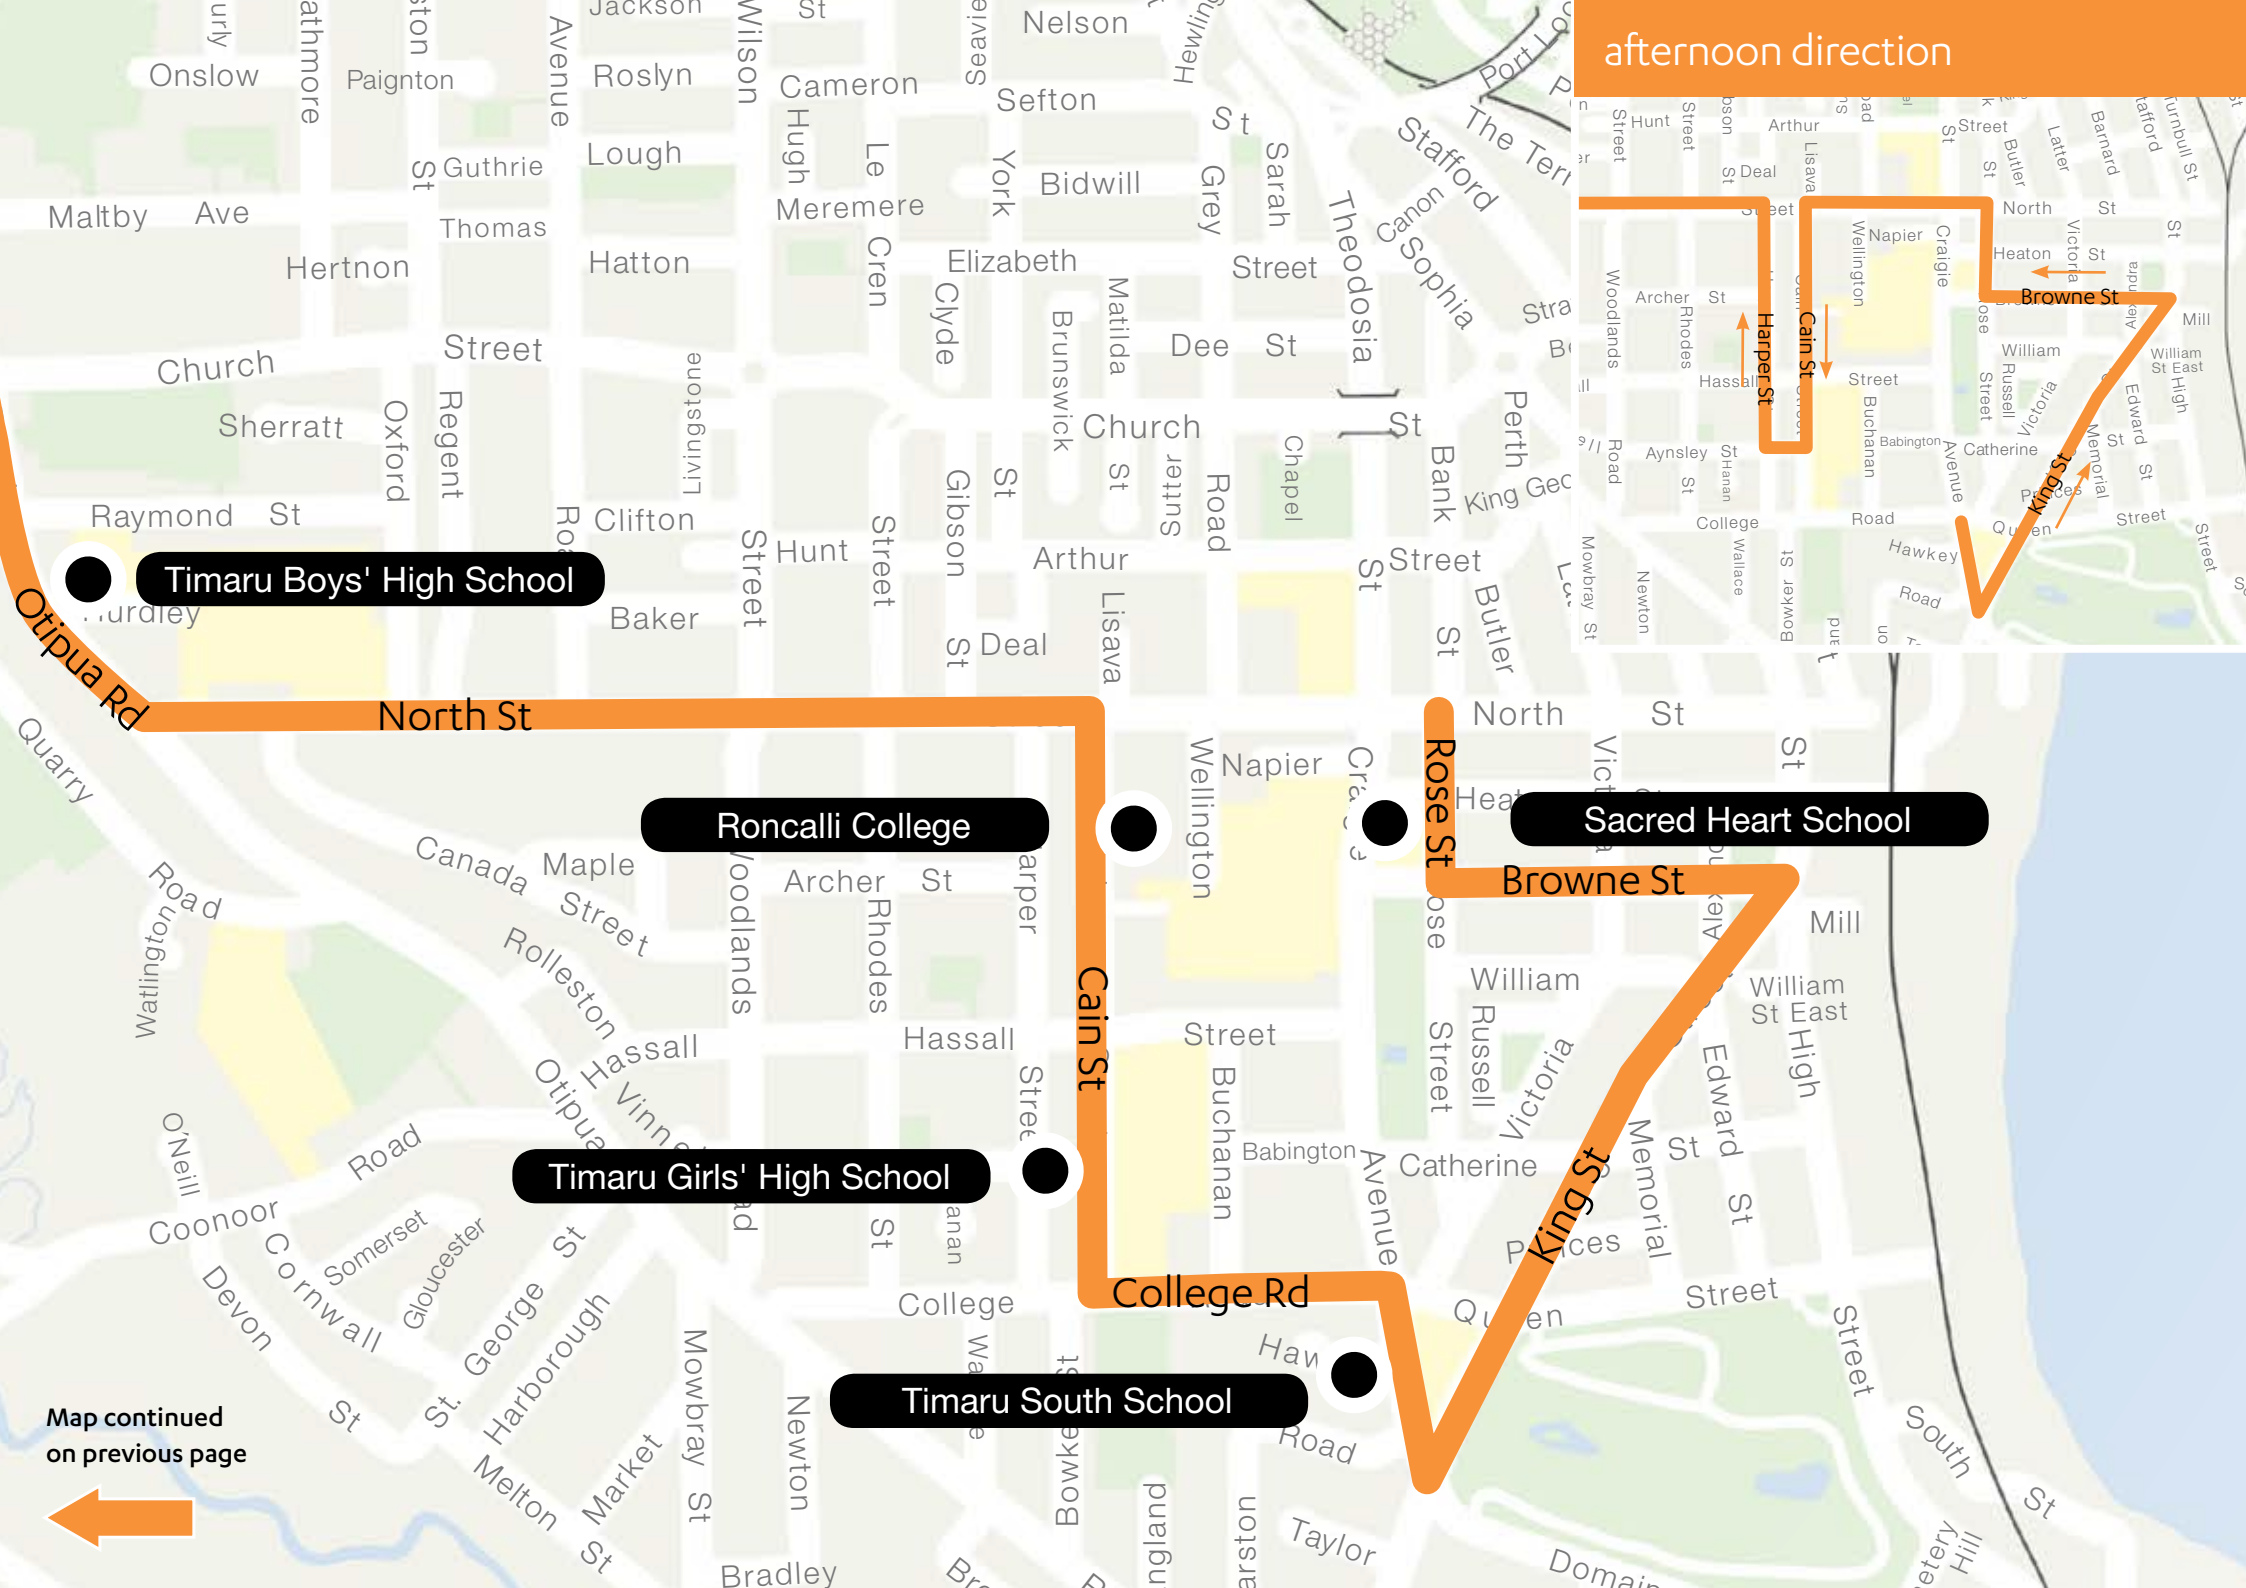

Buses will pick up at any bus stop along the route

From Schools

Monday – Friday	PM
Timaru South School	3.10
Sacred Heart School	3.18
Roncalli College	3.27
Timaru Girls' High School	3.30
Timaru Boys' High School	3.40
Puriri Street	3.45
Benmore St	3.55

Buses will drop off at any bus stop along the route

Timaru Boys' High School

Map continued
on next page

afternoon direction

Timaru Boys' High School

Roncalli College

Sacred Heart School

Timaru Girls' High School

Timaru South School

Map continued
on previous page