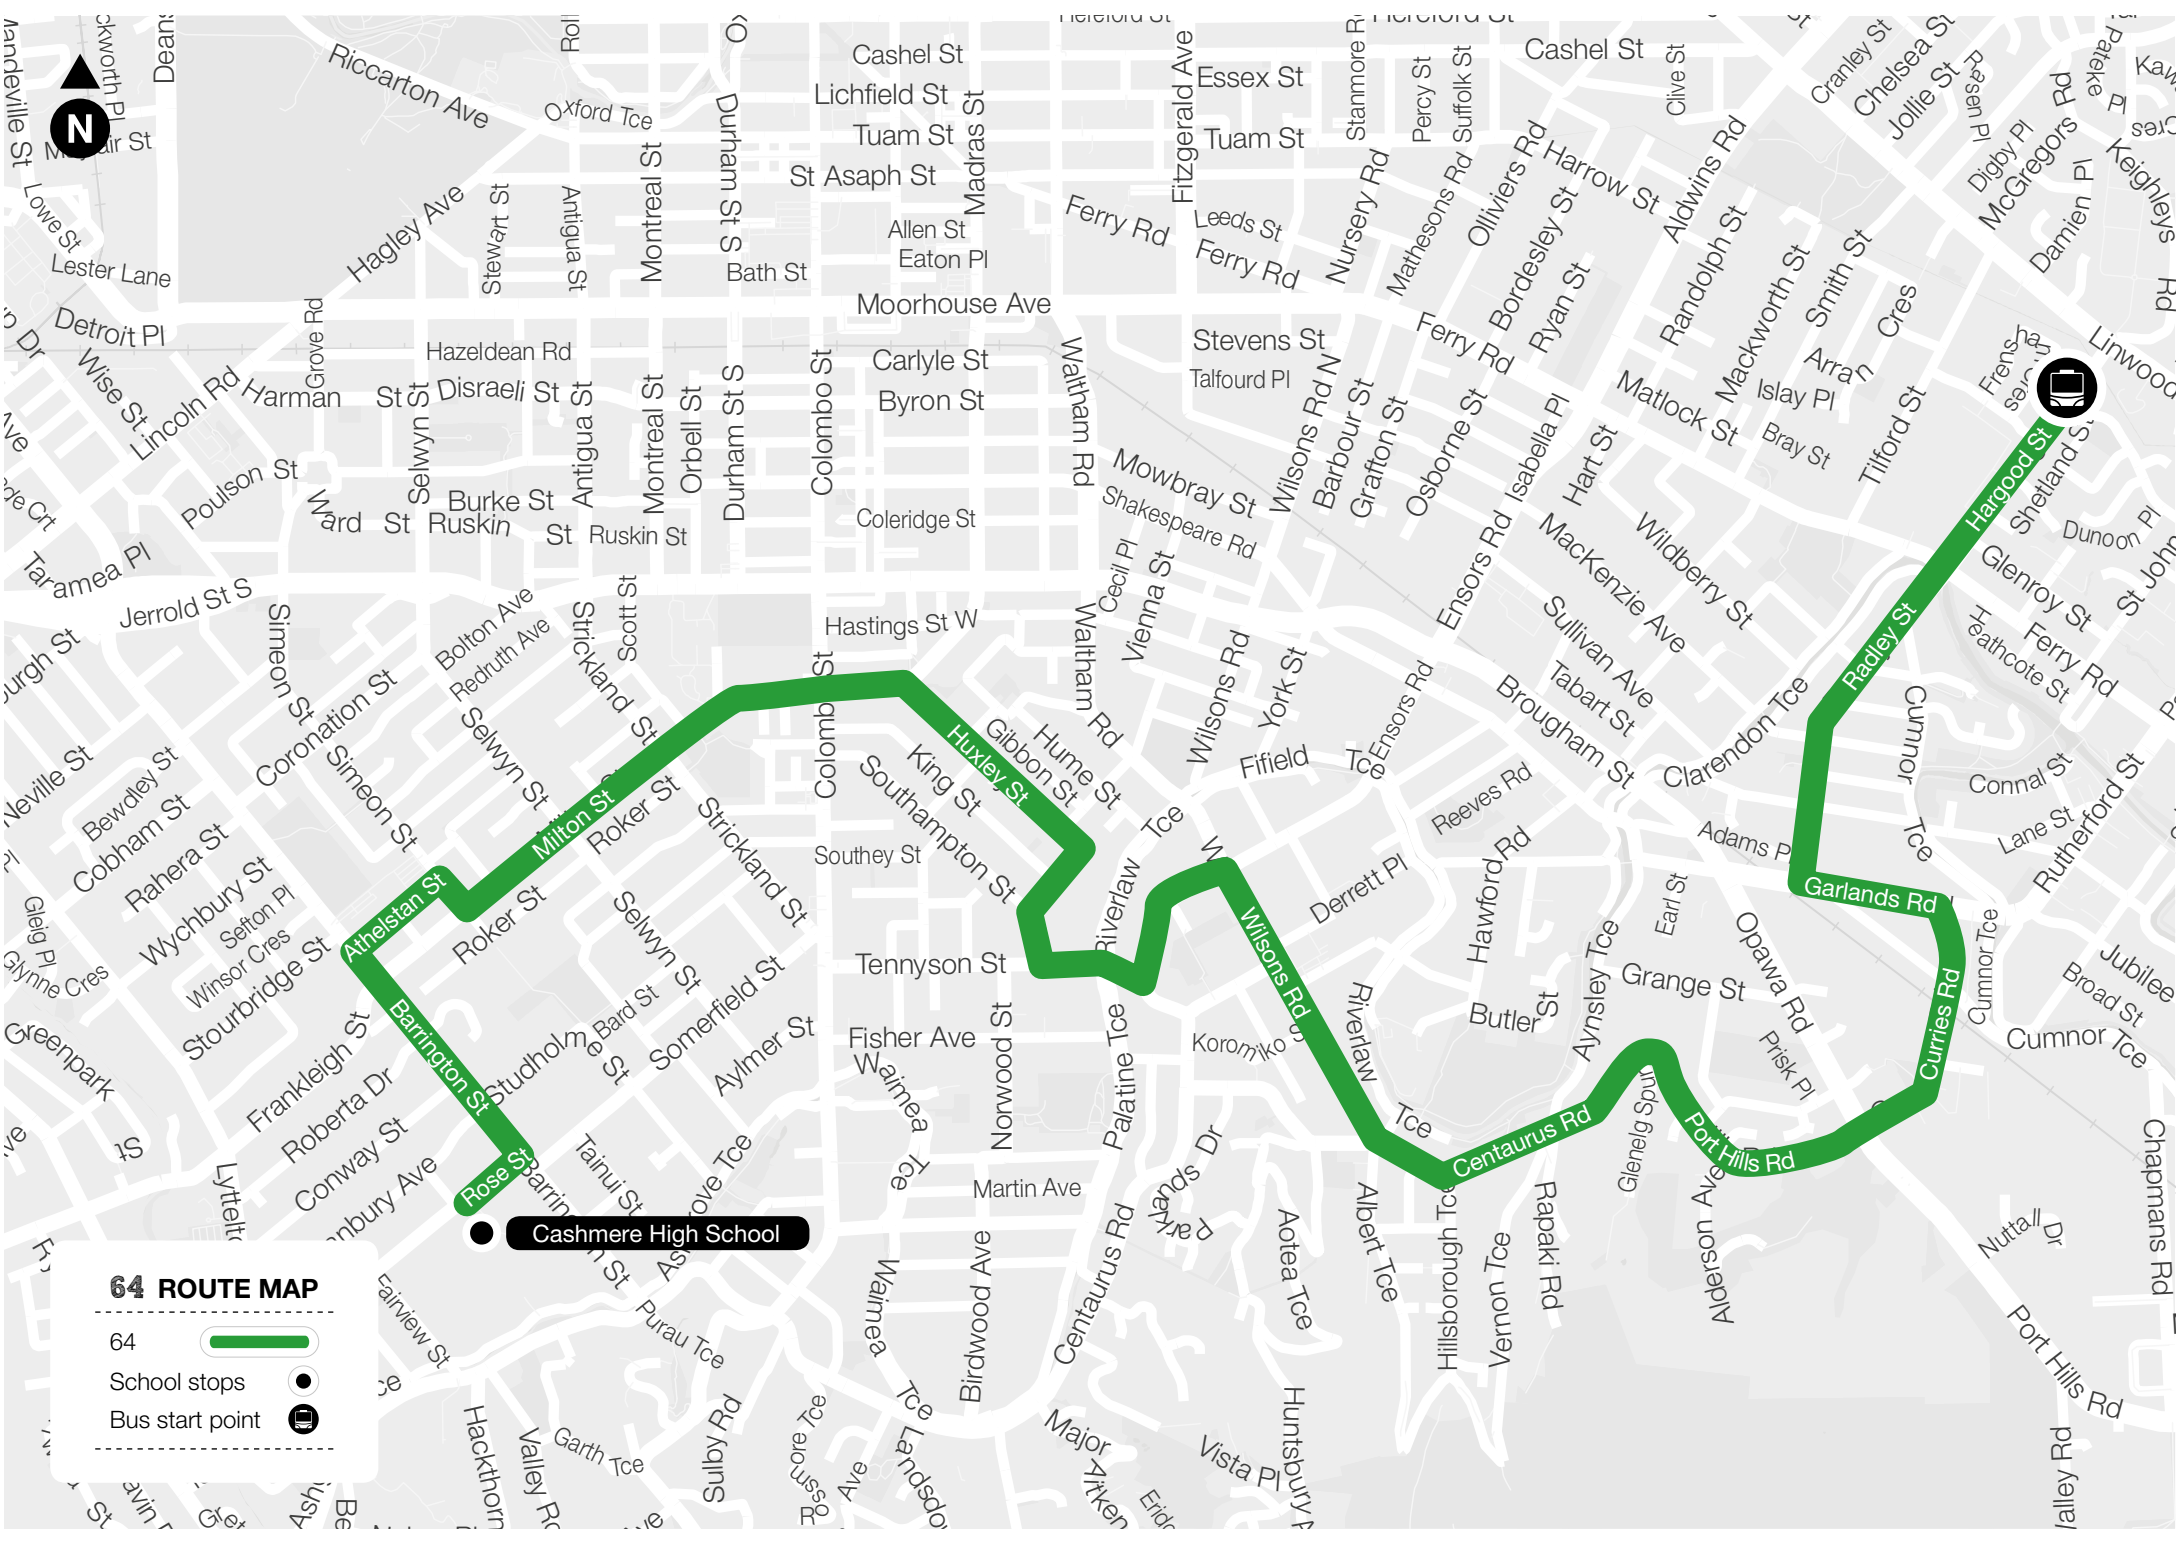

64 CASHMERE HIGH SCHOOL

641 Woolston

Morning Trip	Mon-Fri
Hargood St near Clydesdale St	8.00
St Martins Shops	8.13
Barrington (Athelstan St)	8.26
Cashmere High School (Rose St)	8.29

Afternoon Trip	M/T/Th/F	Wed
Cashmere High School (Rose St)	3.20	2.40
Barrington (Athelstan St)	3.24	2.44
St Martins Shops	3.36	2.56
Hargood St near Clydesdale St	3.49	3.09

ZONE ONE FARES
apply to this service

Red Bus Ltd run these services. You can contact them on (03) 379 4260. These services run Monday to Friday in term time. They do not operate on public holidays. Times listed in timetables are approximate only.

metro

(03) 366 88 55
metroinfo.co.nz

Timetable starts Monday 29 October 2018

64 ROUTE MAP

- 64 
- School stops 
- Bus start point 

Cashmere High School