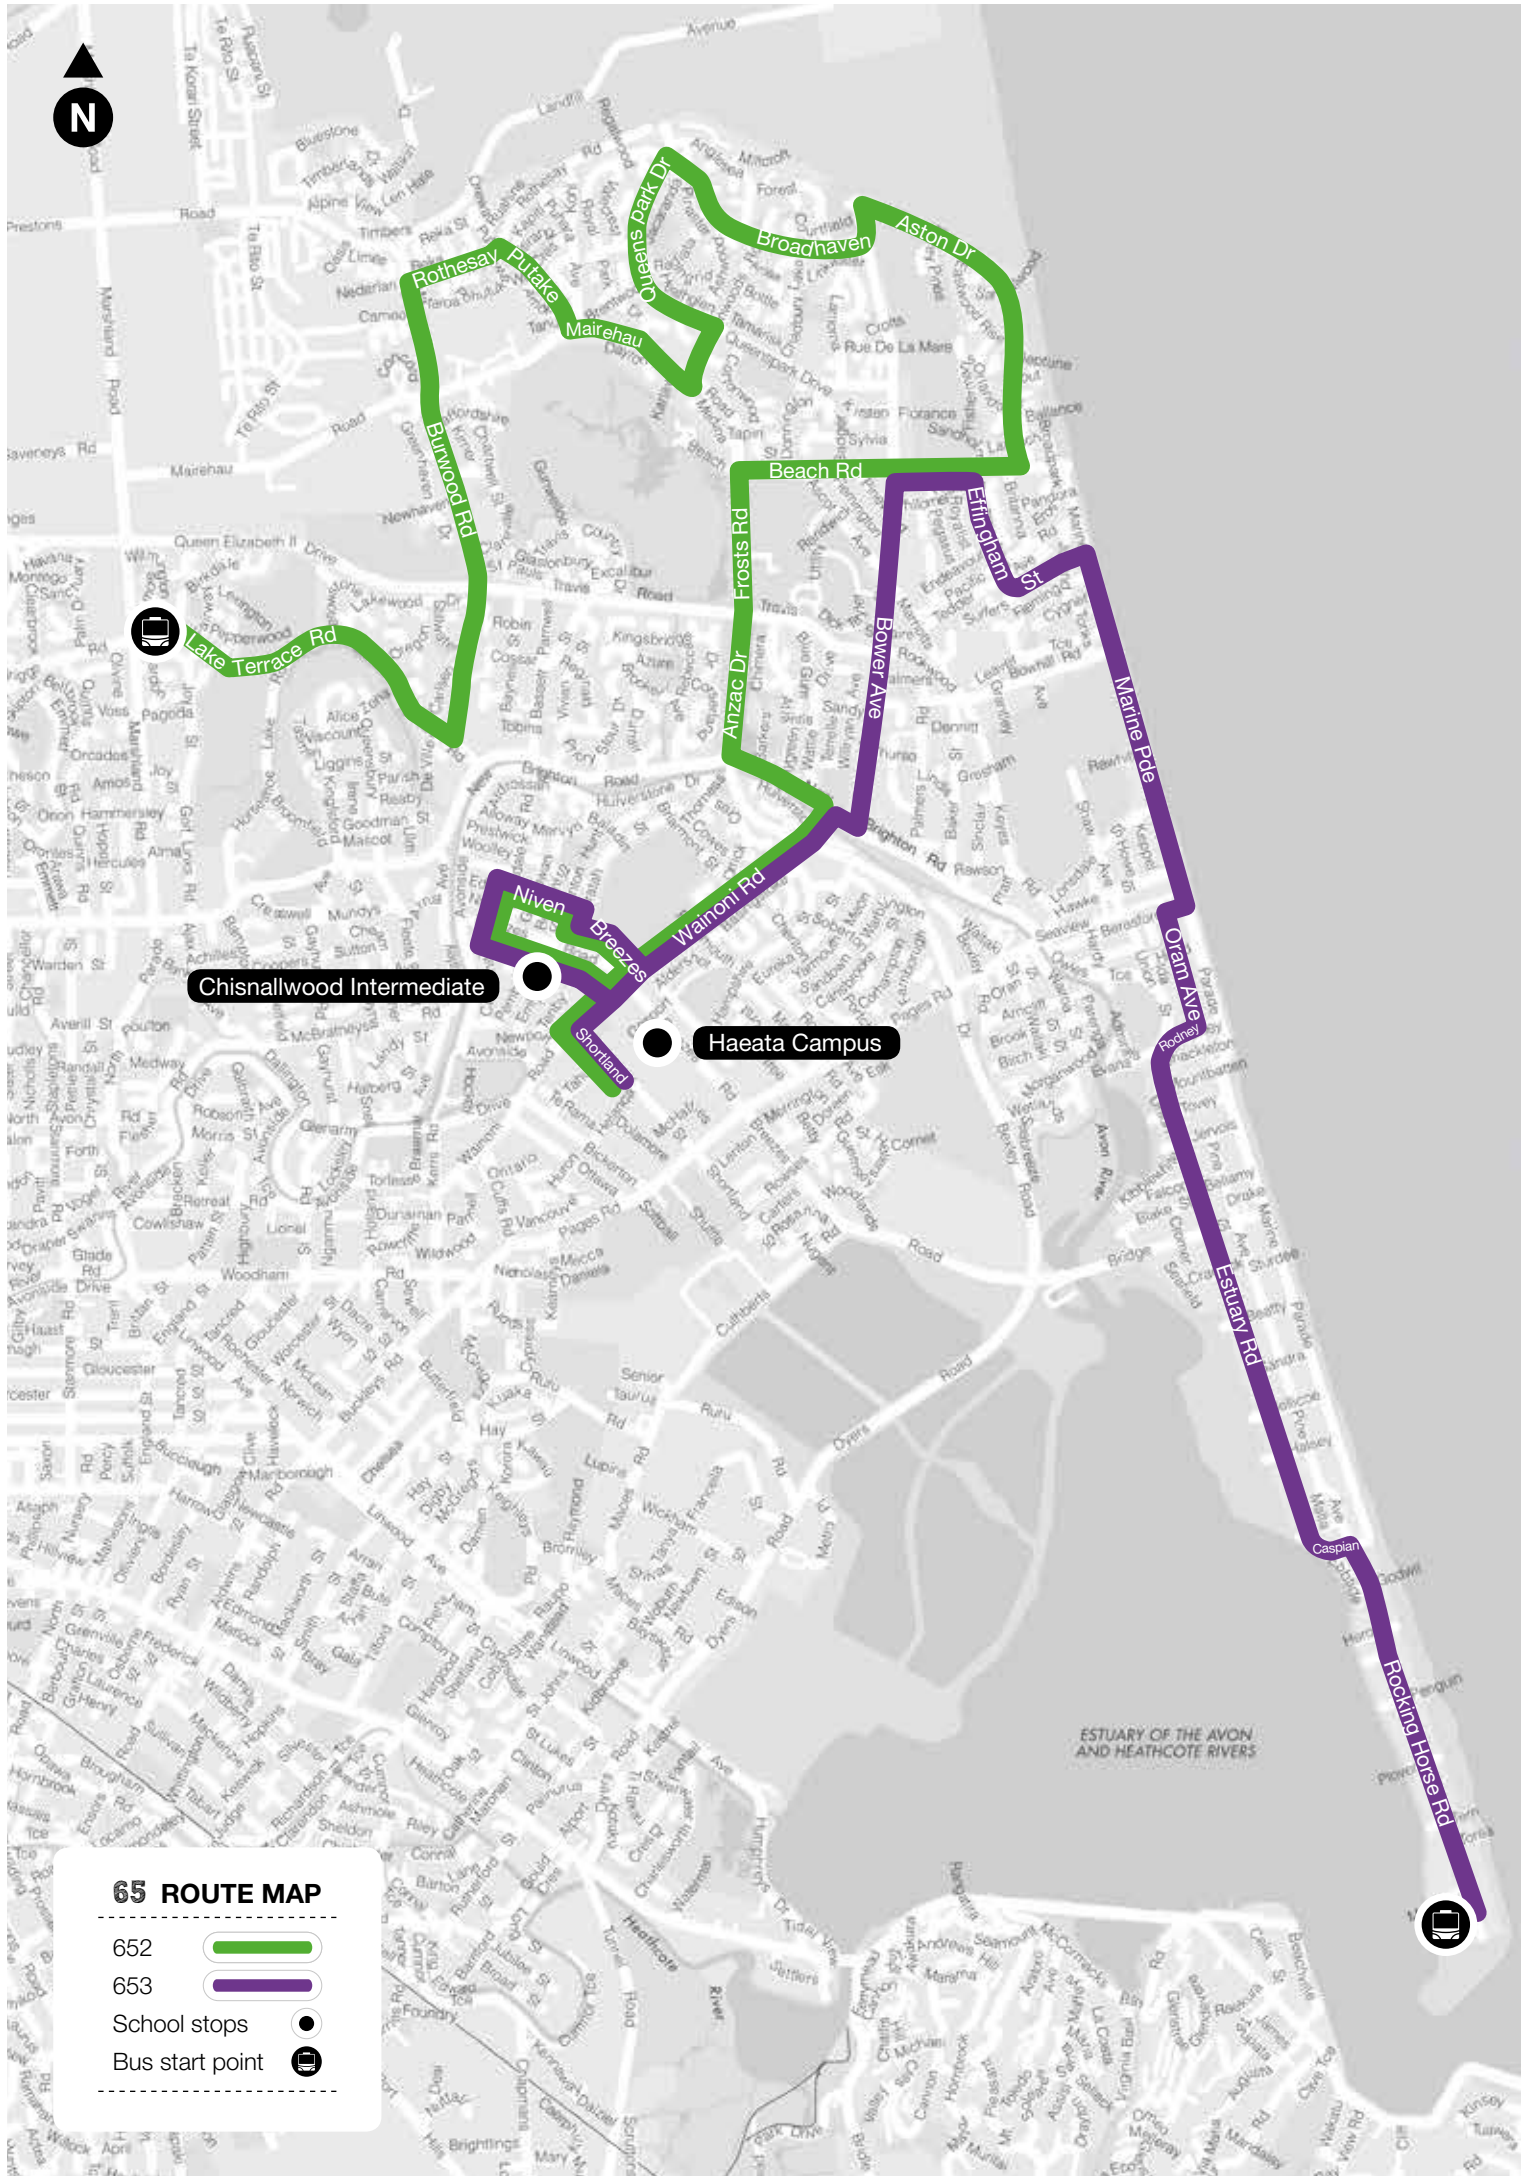

653 SOUTHSHORE

Morning Trip	Mon-Fri
Southshore	8:00am
New Brighton	8:10am
Beach Rd/Bower Ave	8:15am
Chisnallwood Intermediate	8:30am
Haeata Campus	8:35am

Note: All students travelling to and from Haeata Campus will be picked up and dropped off on Shortland Street.

Afternoon Trip	Mon-Fri
Haeata Campus	2:45pm
Chisnallwood Intermediate	2:55pm
Burwood Hospital (Burwood Rd)	3:20pm
Lake Terrace Rd	3:30pm

Afternoon Trip	Mon-Fri
Haeata Campus	2:45pm
Chisnallwood Intermediate	2:55pm
Beach Rd/Bower Ave	3:05pm
New Brighton	3:15pm
Southshore	3:30pm

ZONE ONE FARES
apply to this service

HAEATA CAMPUS AND CHISNALLWOOD INTERMEDIATE

ride on

652 QUEENSPARK AND BURWOOD
653 SOUTHSHORE

Red Bus Ltd run these services. You can contact them on (03) 379 4260. These services run Monday to Friday in term time. They do not operate on public holidays. Times listed in timetables are approximate only.

(03) 366 88 55
metroinfo.co.nz

Timetable starts Thursday 31st January

65 ROUTE MAP

- 652
- 653
- School stops
- Bus start point