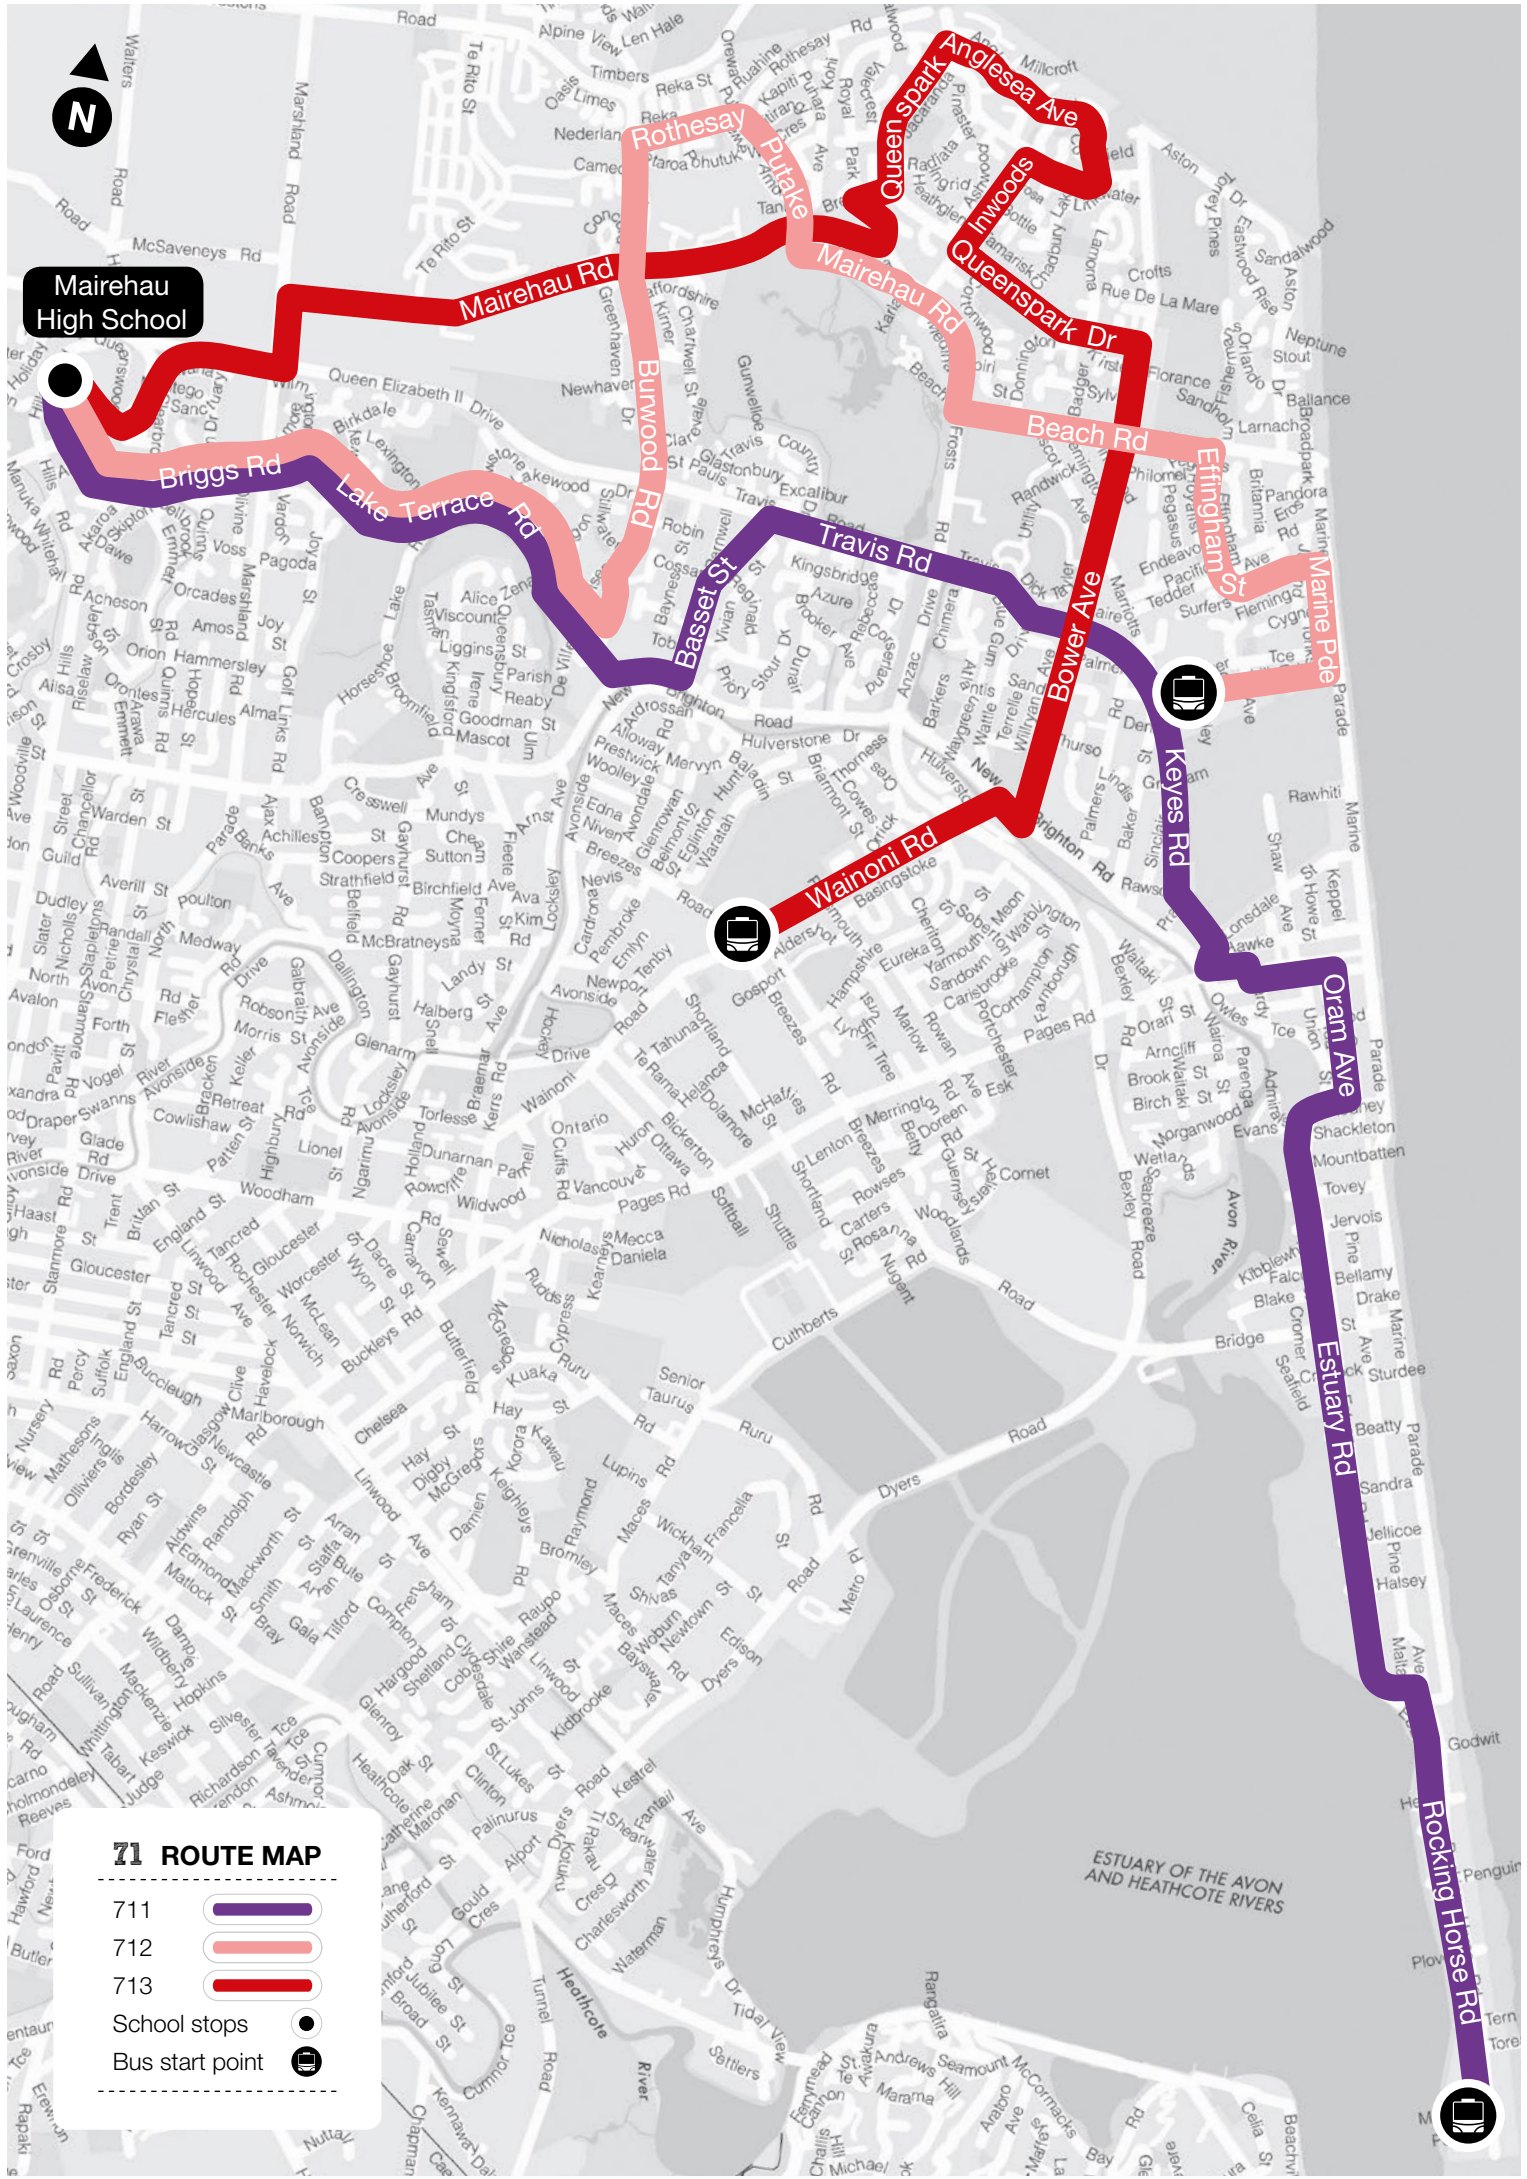

71 MAIREHAU HIGH SCHOOL

711 SOUTHSHORE

Morning Trip	Mon-Fri
Southshore	7:50am
New Brighton	7:57am
QEII Park	8:05am
Mairehau High School	8:20am

712 EFFINGHAM ST

Morning Trip	Mon-Fri
Bowhill Rd	7:55am
Burwood Hospital (Burwood Rd)	8:05am
Mairehau High School	8:20am

713 QUEENSPARK

Morning Trip	Mon-Fri
Avondale Golf Course	7:50am
Queenspark Mall	8:05am
Mairehau High School	8:20am

Afternoon Trip	M/T/Th/F	Wed Only
Mairehau High School	3:10pm	2:55pm
QEII Park	3:20pm	3:05pm
New Brighton	3:30pm	3:15pm
Southshore	3:45pm	3:30pm

Afternoon Trip	M/T/Th/F	Wed Only
Mairehau High School	3:10pm	2:55pm
Burwood Hospital (Burwood Rd)	3:20pm	3:05pm
Bowhill Rd	3:45pm	3:30pm

Afternoon Trip	M/T/Th/F	Wed Only
Mairehau High School	3:10pm	2:55pm
Queenspark Mall	3:25pm	3:05pm
Avondale Golf Course	3:45pm	3:25pm

(03) 366 88 55
metroinfo.co.nz

Valid from Wednesday 1 February 2017

Mairehau High School

71 ROUTE MAP

- 711 
- 712 
- 713 
- School stops 
- Bus start point 