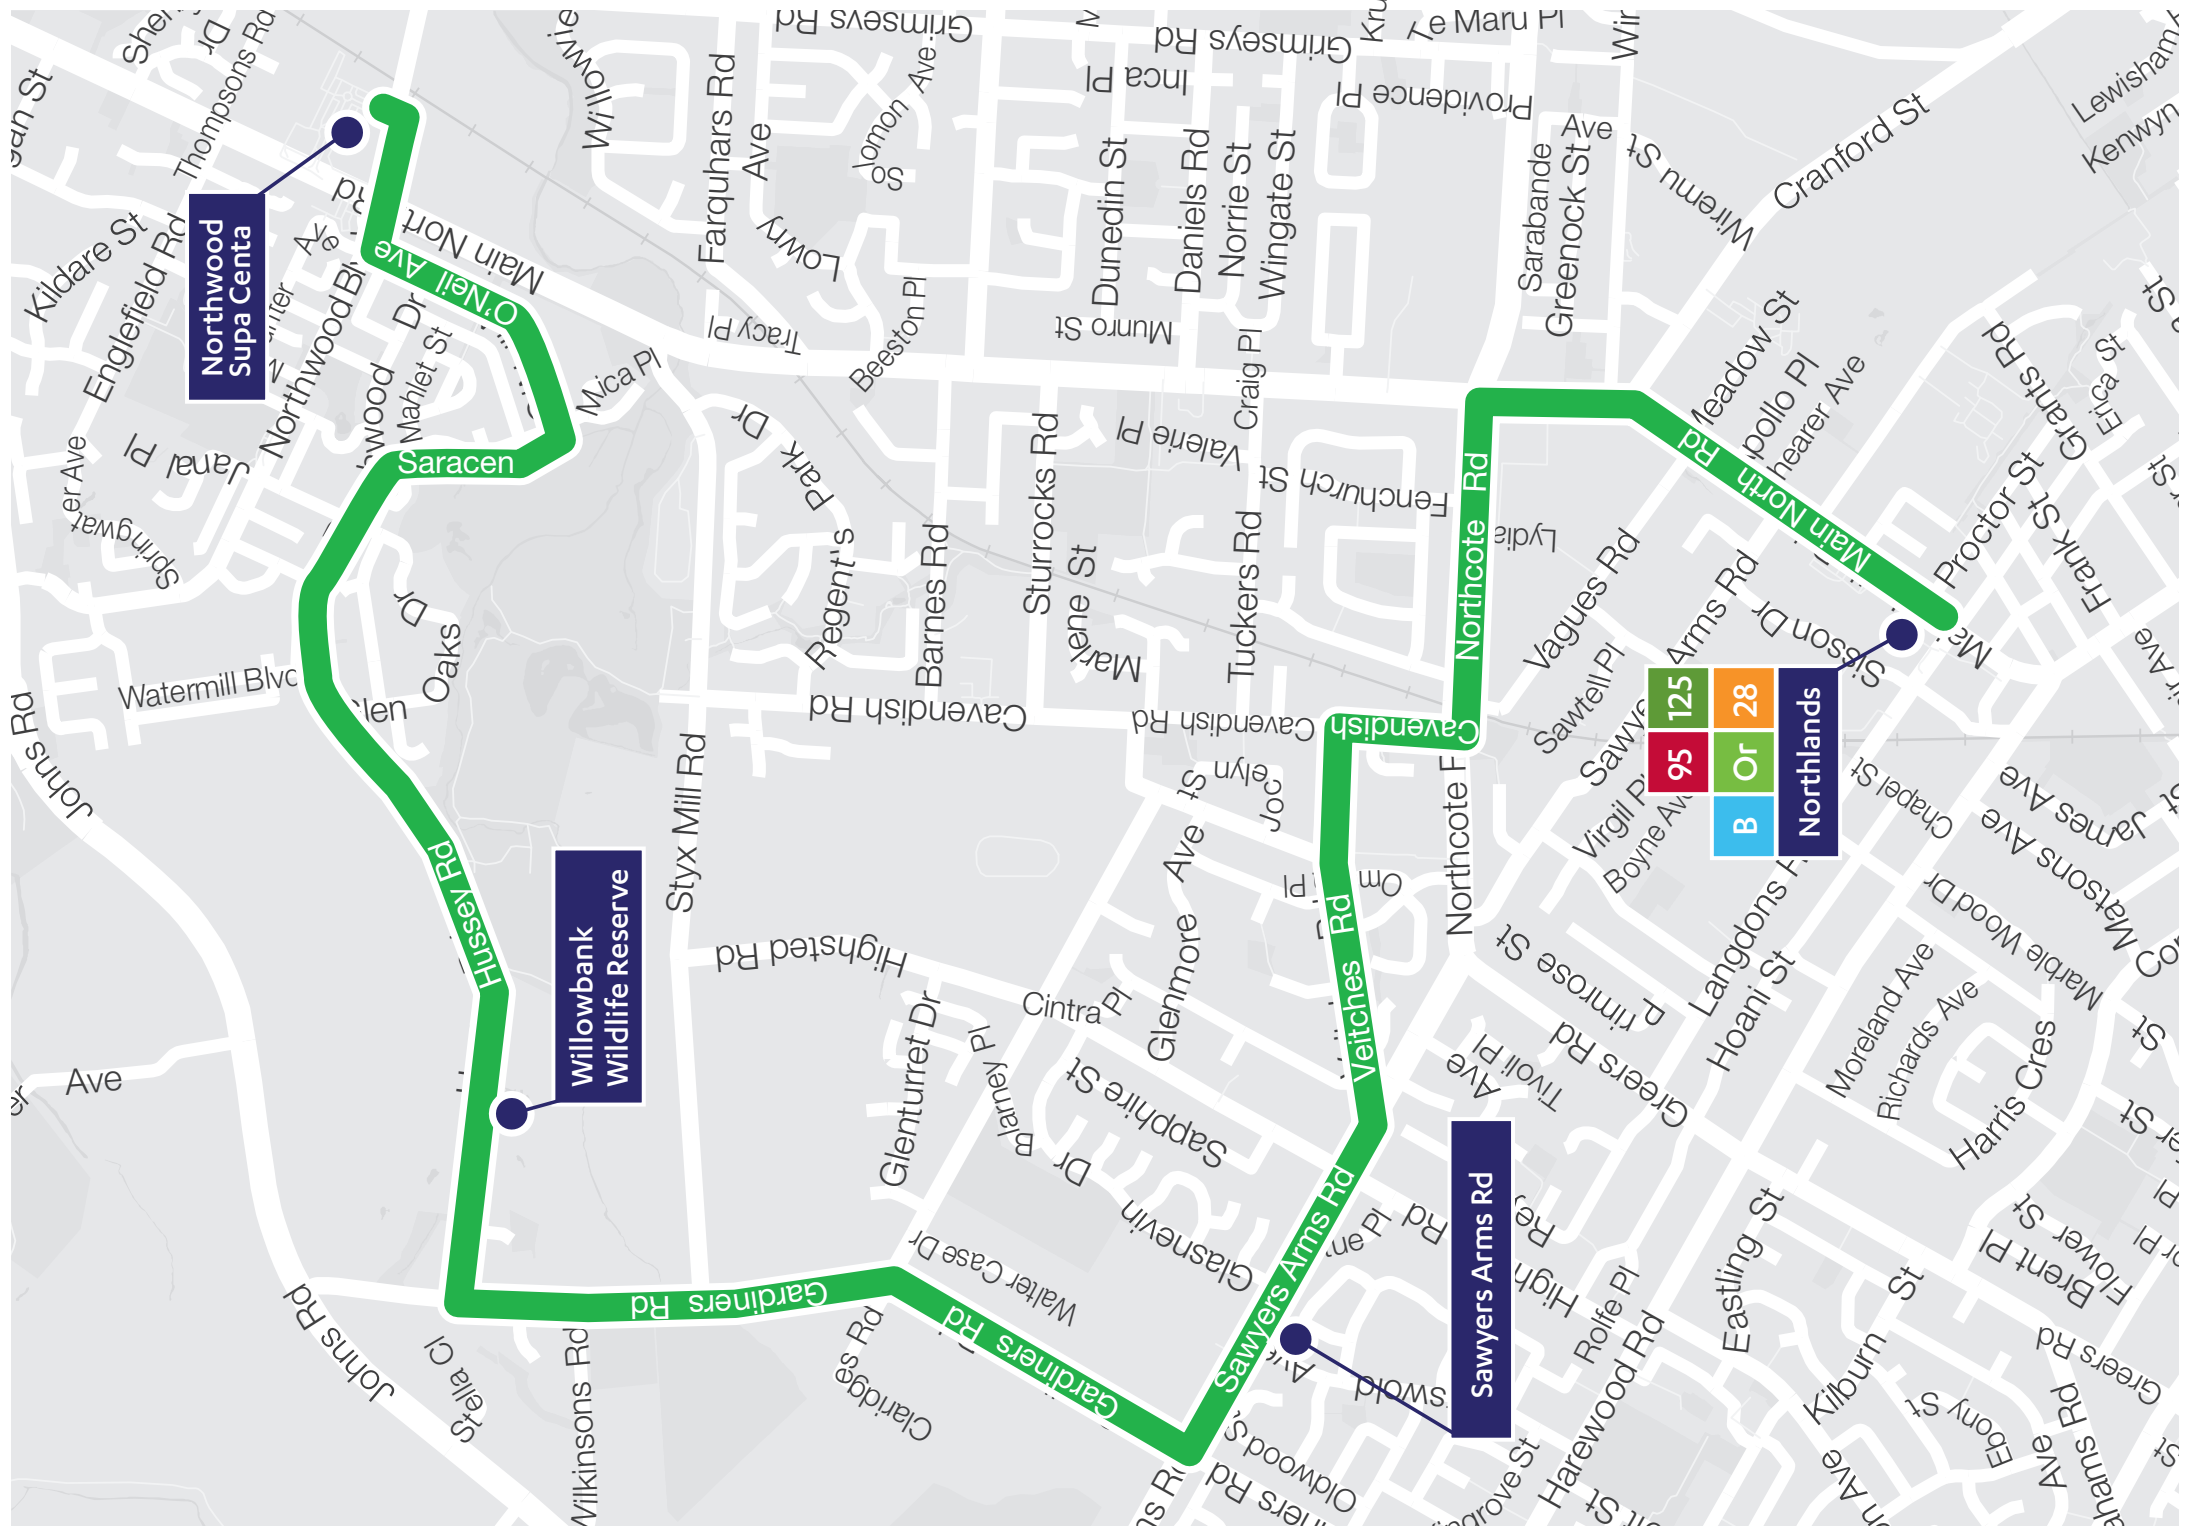

BUS ROUTE

Key

- Connect to other routes
- Key stops

26 December to 2 January:
Use the Saturday timetable (on Sundays, use the Sunday timetable).

Good Friday:
Use the Sunday timetable.

Christmas Day:
Use the Sunday timetable (no services after 6pm on Christmas Day).

Other Public Holidays:
Use the Saturday timetable.

From Styx Mill to Northlands

Monday – Friday	AM				PM							
Northwood Supa Centa	6.48	7.50	8.54	9.54	10.54	11.54	12.54	1.54	2.48	3.48	4.53	5.53
Sawyers Arms Rd	6.59	8.01	9.05	10.05	11.05	12.05	1.05	2.05	2.59	3.59	5.04	6.04
Northlands (Platform C)	7.10	8.12	9.16	10.16	11.16	12.16	1.16	2.16	3.10	4.10	5.15	6.15

Saturday	AM				PM							
Northwood Supa Centa	8.00	8.56	9.47	10.47	11.47	12.47	1.47	2.47	3.47	4.47	5.53	
Sawyers Arms Rd	8.11	9.07	9.58	10.58	11.58	12.58	1.58	2.58	3.58	4.58	6.04	
Northlands (Platform C)	8.22	9.18	10.09	11.09	12.09	1.09	2.09	3.09	4.09	5.09	6.15	

Sunday	AM				PM							
Northwood Supa Centa	8.53	9.53	10.47	11.47	12.47	1.47	2.47	3.47	4.47			
Sawyers Arms Rd	9.04	10.04	10.58	11.58	12.58	1.58	2.58	3.58	4.58			
Northlands (Platform C)	9.15	10.15	11.09	12.09	1.09	2.09	3.09	4.09	5.09			

From Northlands to Styx Mill

Monday – Friday	AM				PM							
Northlands (Platform A)	7.25	8.22	9.21	10.21	11.21	12.21	1.21	2.21	3.20	4.20	5.20	6.20
Sawyers Arms Rd	7.32	8.30	9.29	10.29	11.29	12.29	1.29	2.29	3.29	4.29	5.29	6.27
Northwood Supa Centa	7.45	8.43	9.42	10.42	11.42	12.42	1.42	2.42	3.42	4.42	5.42	6.40

Saturday	AM				PM							
Northlands (Platform A)	8.33	9.23	10.20	11.20	12.20	1.20	2.20	3.20	4.20	5.20	6.20	
Sawyers Arms Rd	8.40	9.30	10.28	11.28	12.28	1.28	2.28	3.28	4.28	5.27	6.27	
Northwood Supa Centa	8.53	9.43	10.41	11.41	12.41	1.41	2.41	3.41	4.41	5.40	6.40	

Sunday	AM				PM							
Northlands (Platform A)	9.20	10.20	11.20	12.20	1.20	2.20	3.20	4.20	5.20			
Sawyers Arms Rd	9.27	10.28	11.28	12.28	1.28	2.28	3.28	4.28	5.27			
Northwood Supa Centa	9.40	10.41	11.41	12.41	1.41	2.41	3.41	4.41	5.40			

Northwood
Supa Centa

Willowbank
Wildlife Reserve

95
125
28
B
Northlands

Sawyers Arms Rd

Saracen

Hussey Rd

Gardiners Rd

Sawyers Arms Rd

Cavendish

Northcote Rd

Main North Rd

Northlands