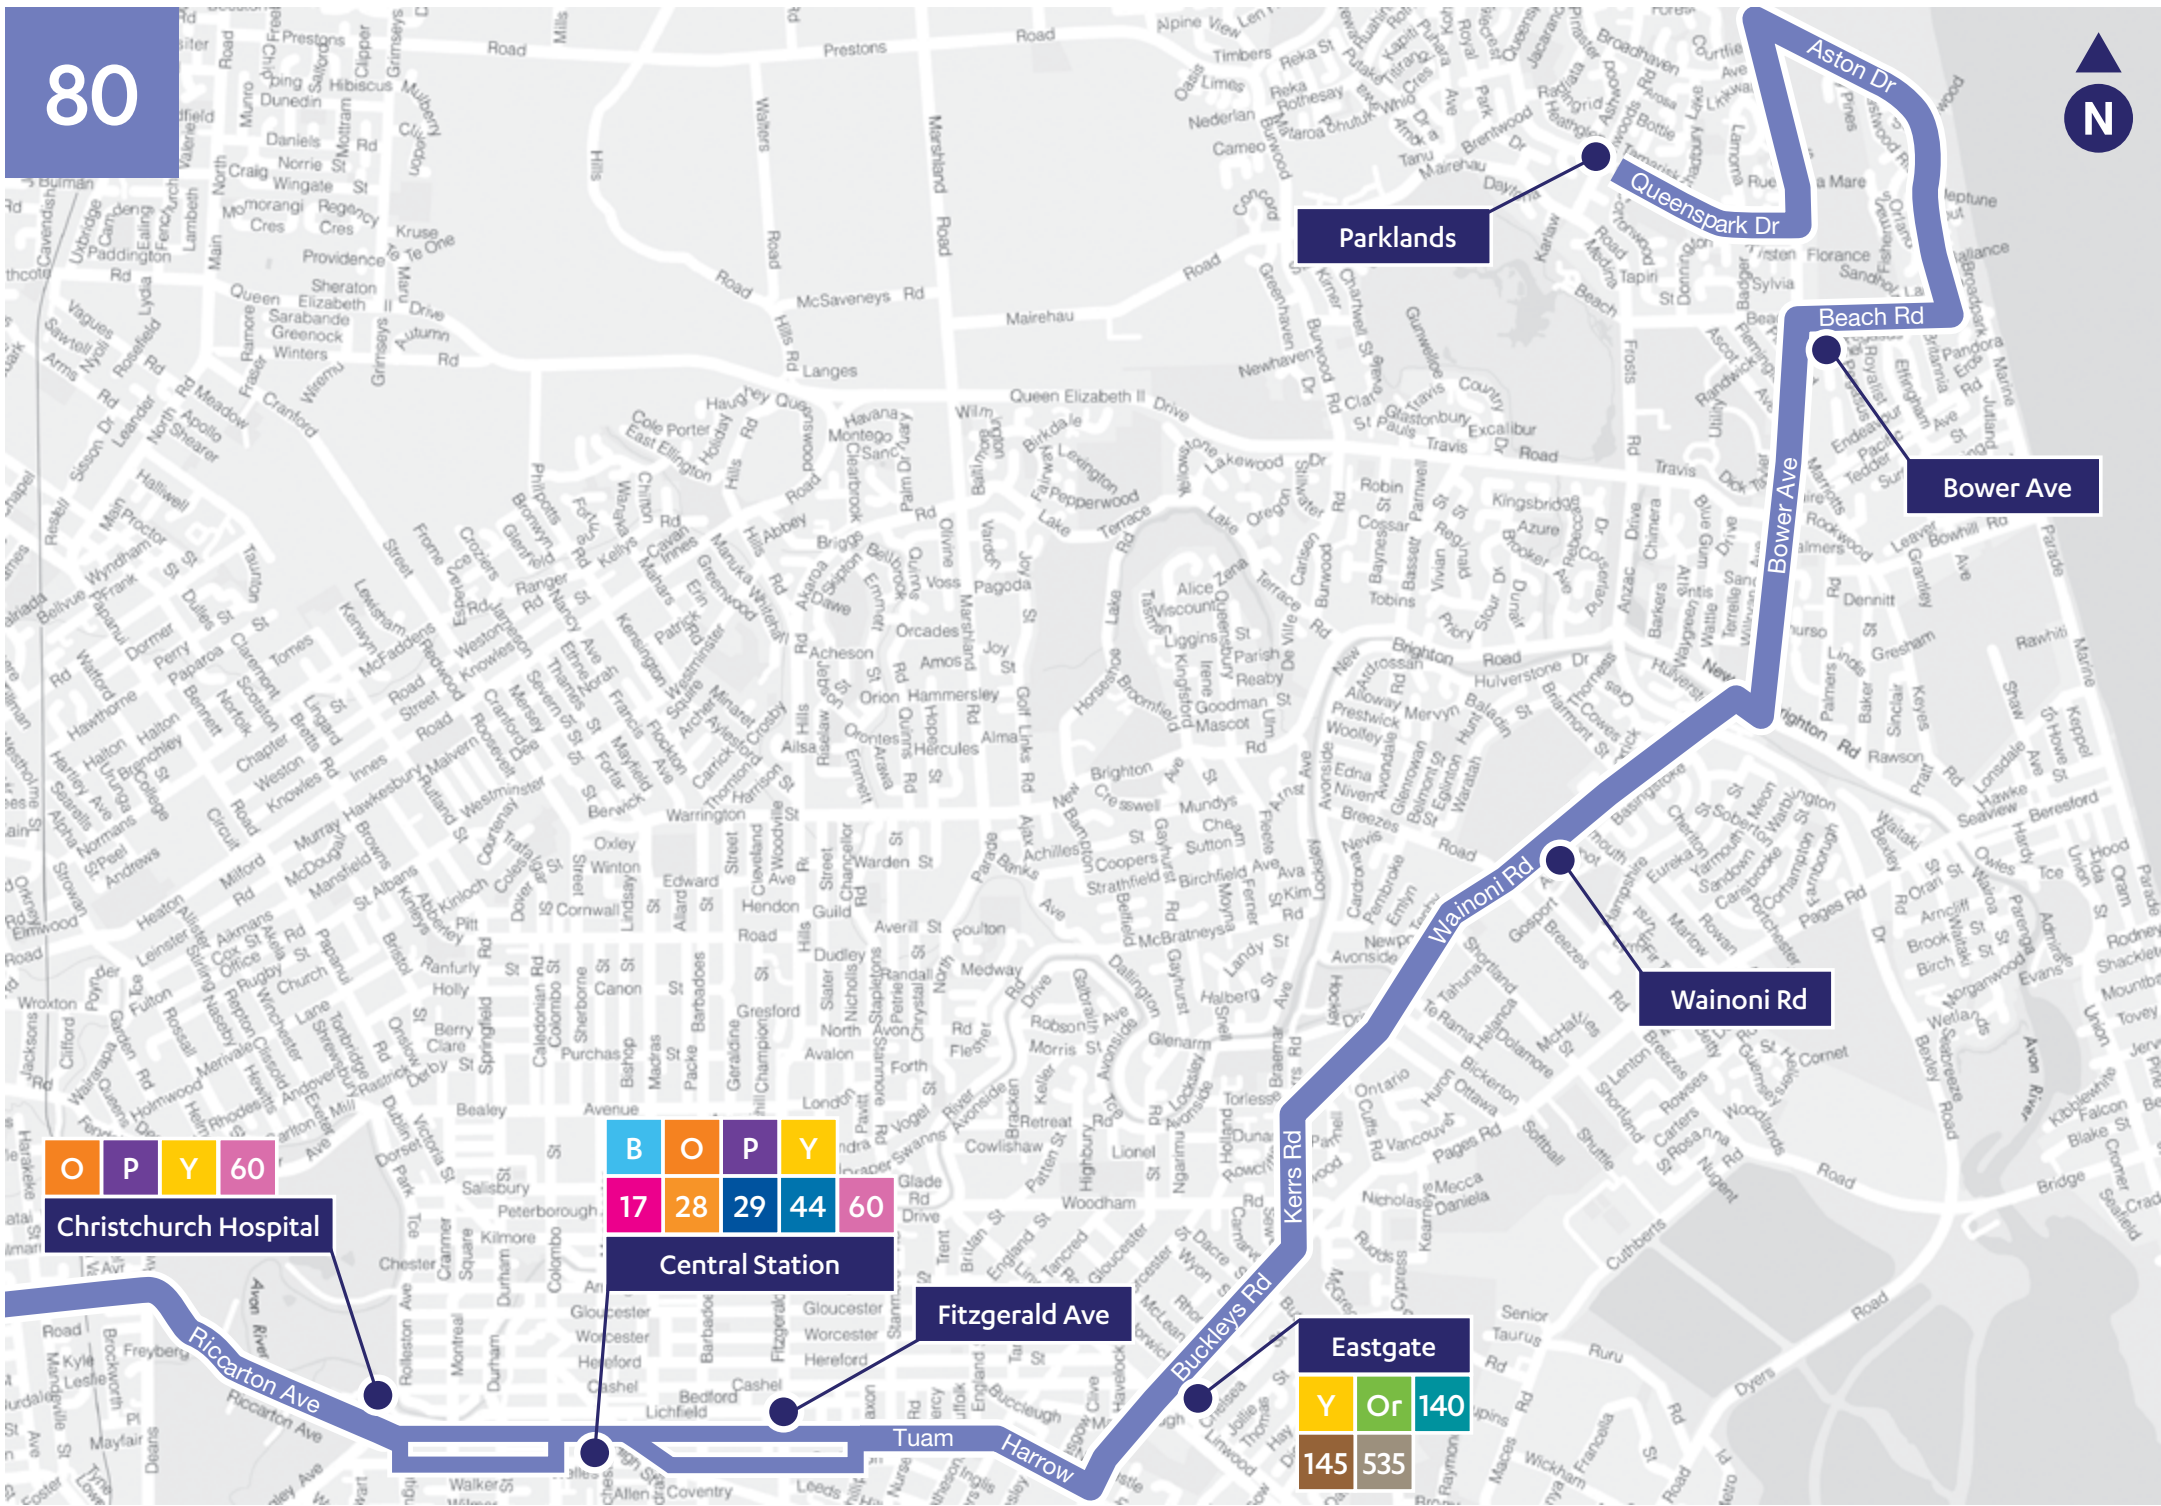

80

BUS ROUTE

-  Lincoln University
-  Lincoln Township
-  Prebbleton
-  Westfield Riccarton
-  Christchurch Hospital
-  Central Station
-  Eastgate Shopping Centre
-  Parklands
-  Queenspark Shops

Key

-  Connect to other routes
-  Key stops

Sunday	PM									
Parklands	2.46	3.16	3.46	4.17	5.21	6.21	7.21	8.21	9.21	10.21
Bower Ave	2.56	3.26	3.56	4.26	5.30	6.30	7.30	8.30	9.30	10.30
Wainoni Rd	3.05	3.35	4.05	4.34	5.38	6.38	7.38	8.38	9.38	10.38
Eastgate Shopping Centre	3.12	3.42	4.11	4.40	5.44	6.44	7.44	8.44	9.44	10.44
Fitzgerald Ave	3.19	3.49	4.17	4.46	5.50	6.50	7.50	8.50	9.50	10.50
Central Station (Platform C)	3.24	3.54	4.21	4.50	5.54	6.54	7.54	8.54	9.54	10.54
Christchurch Hospital	3.33	4.03	4.28	4.57	6.01	7.01	8.01	9.01	10.01	
Westfield Riccarton	3.39	4.09	4.33	5.02	6.06	7.06	8.06	9.06	10.06	
Blenheim Rd & Curletts Rd	3.48	4.18	4.39	5.08	6.12	7.12	8.12	9.12	10.12	
Prebbleton	3.58	4.28	4.48	5.17	6.21	7.21	8.21	9.21	10.21	
Lincoln University	4.13	4.43	5.03	5.32	6.36	7.36	8.36	9.36	10.36	

80

O P Y 60

Christchurch Hospital

B	O	P	Y	
17	28	29	44	60

Central Station

P	Y	Or	100
120	130	140	

Westfield Riccarton

Continues over page

Blenheim Rd

Prebbleton

To Lincoln

80

Christchurch Hospital

O	P	Y	60
B	O	P	Y
17	28	29	44

Central Station

Fitzgerald Ave