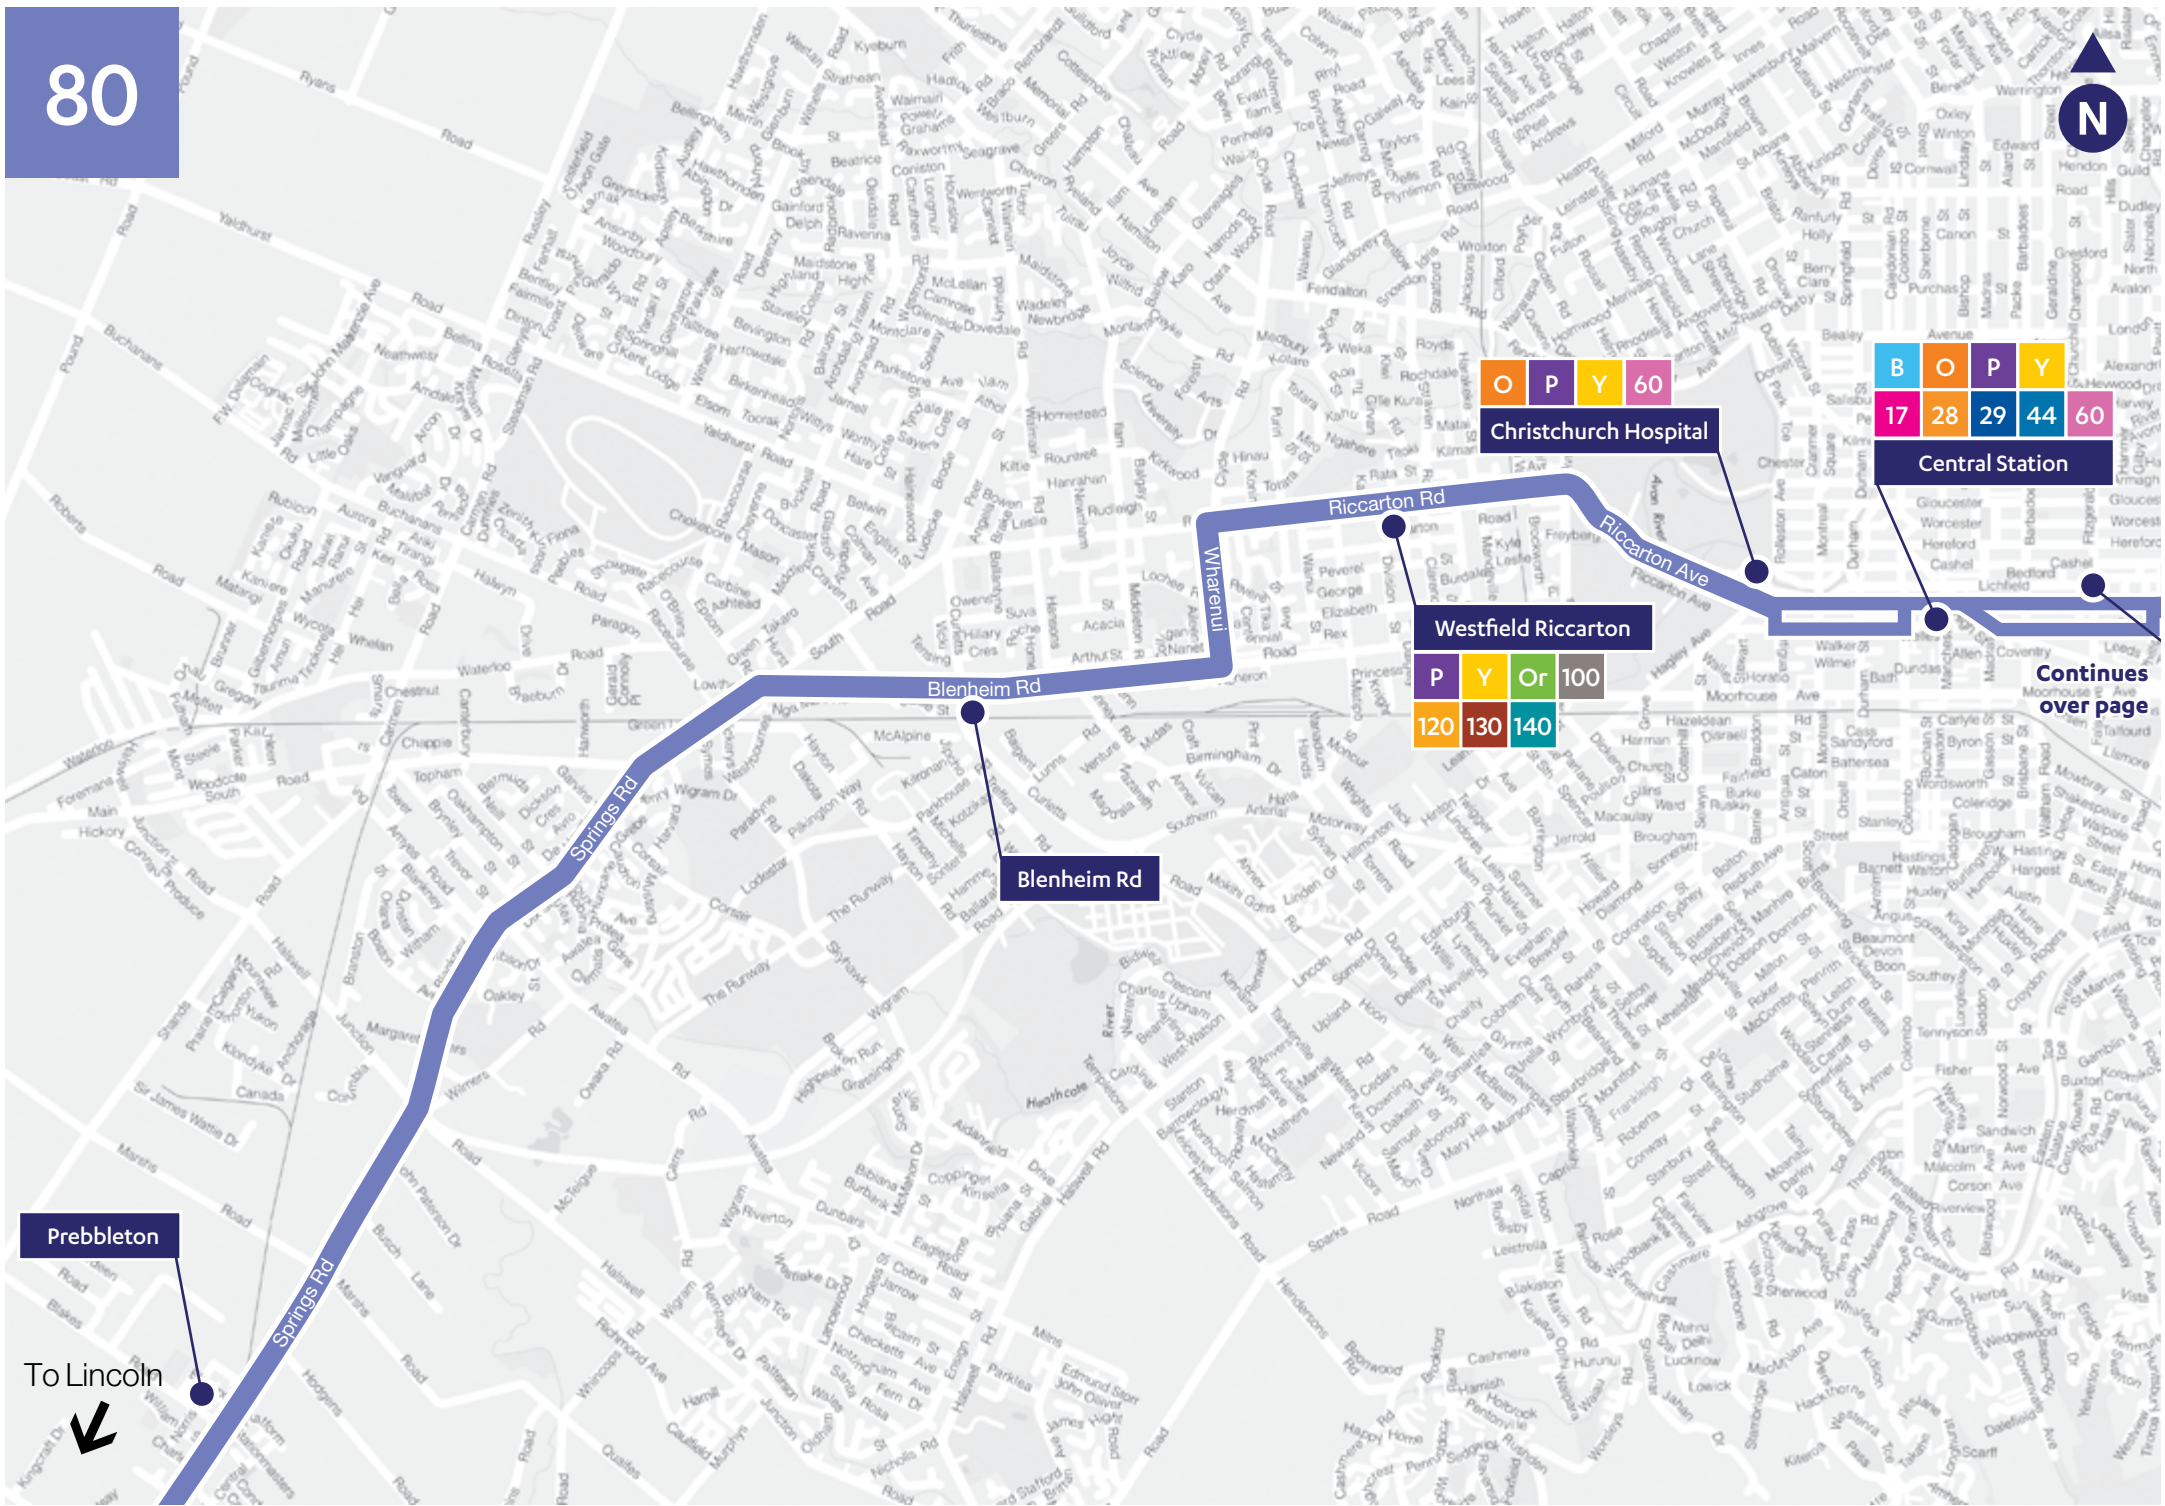

80

BUS ROUTE

-  Lincoln University
-  Lincoln Township
-  Prebbleton
-  Westfield Riccarton
-  Christchurch Hospital
-  Central Station
-  Eastgate Shopping Centre
-  Parklands
-  Queenspark Shops

Key

-  Connect to other routes
-  Key stops

Sunday	PM									
Parklands	2.46	3.16	3.46	4.17	5.21	6.21	7.21	8.21	9.21	10.21
Bower Ave	2.56	3.26	3.56	4.26	5.30	6.30	7.30	8.30	9.30	10.30
Wainoni Rd	3.05	3.35	4.05	4.34	5.38	6.38	7.38	8.38	9.38	10.38
Eastgate Shopping Centre	3.12	3.42	4.11	4.40	5.44	6.44	7.44	8.44	9.44	10.44
Fitzgerald Ave	3.19	3.49	4.17	4.46	5.50	6.50	7.50	8.50	9.50	10.50
Central Station (Platform C)	3.24	3.54	4.21	4.50	5.54	6.54	7.54	8.54	9.54	10.54
Christchurch Hospital	3.33	4.03	4.28	4.57	6.01	7.01	8.01	9.01	10.01	
Westfield Riccarton	3.39	4.09	4.33	5.02	6.06	7.06	8.06	9.06	10.06	
Blenheim Rd & Curletts Rd	3.48	4.18	4.39	5.08	6.12	7.12	8.12	9.12	10.12	
Prebbleton	3.58	4.28	4.48	5.17	6.21	7.21	8.21	9.21	10.21	
Lincoln University	4.13	4.43	5.03	5.32	6.36	7.36	8.36	9.36	10.36	

80

O P Y 60

Christchurch Hospital

B	O	P	Y	
17	28	29	44	60

Central Station

P	Y	Or	100
120	130	140	

Westfield Riccarton

Continues over page

Blenheim Rd

Prebbleton

To Lincoln

80

Christchurch Hospital

O	P	Y	60
B	O	P	Y
17	28	29	44

Central Station

Fitzgerald Ave