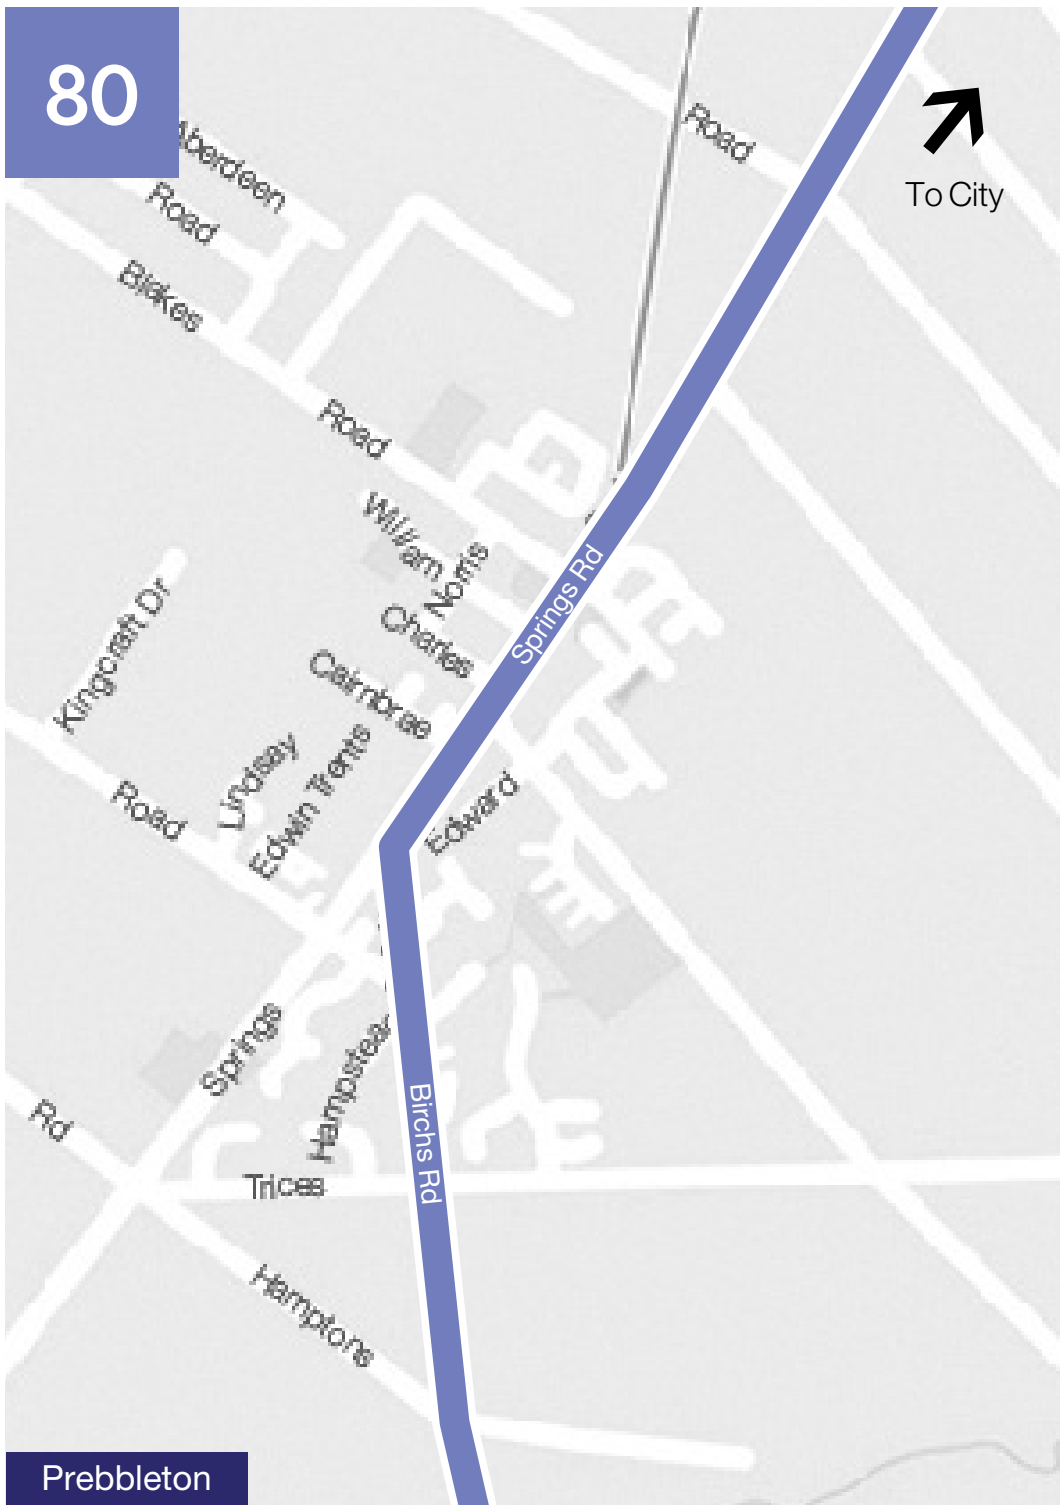

80

BUS ROUTE

-  Lincoln University
-  Lincoln Township
-  Prebbleton
-  Westfield Riccarton
-  Christchurch Hospital
-  Central Station
-  Eastgate Shopping Centre
-  Parklands
-  Queenspark Shops

Key

-  Connect to other routes
-  Key stops

80

BUS ROUTE

-  Lincoln University
-  Lincoln Township
-  Prebbleton
-  Westfield Riccarton
-  Christchurch Hospital
-  Central Station
-  Eastgate Shopping Centre
-  Parklands
-  Queenspark Shops

Key

 Connect to other routes

Queenspark Dr

Beach Rd

Bower Ave

Wainoni Rd

Buckleys Rd

Riccarton Ave

80

Prebleton