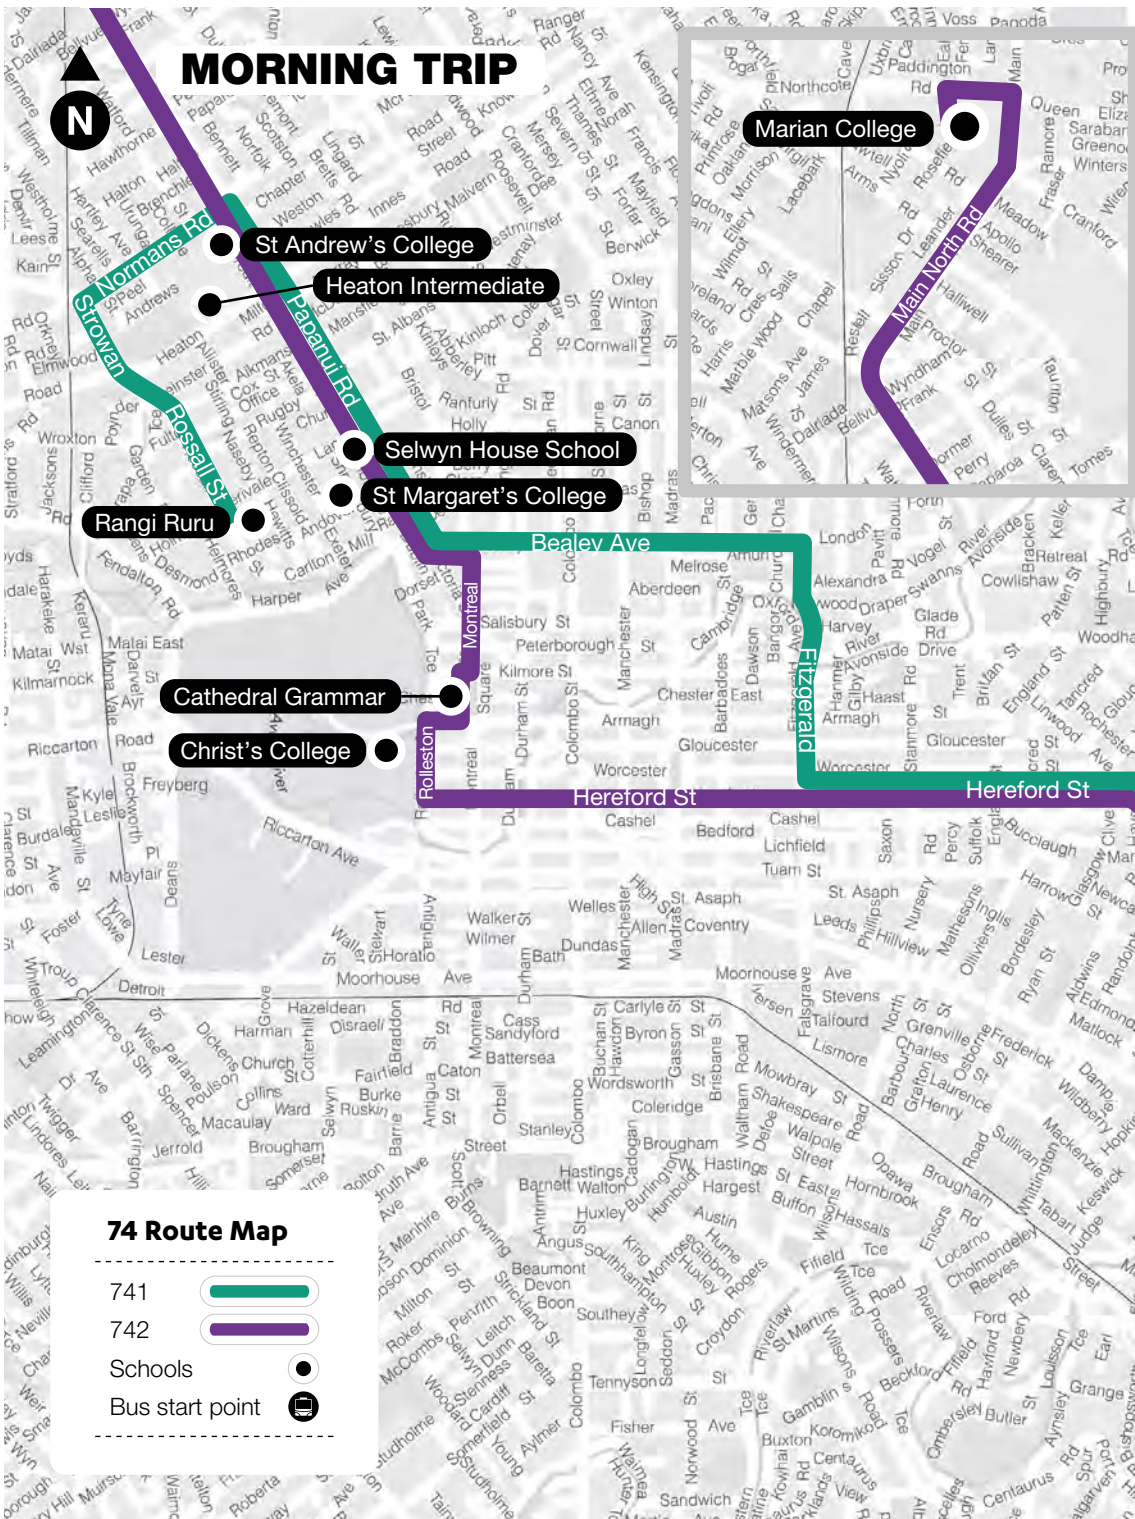

MORNING TRIP

Summer