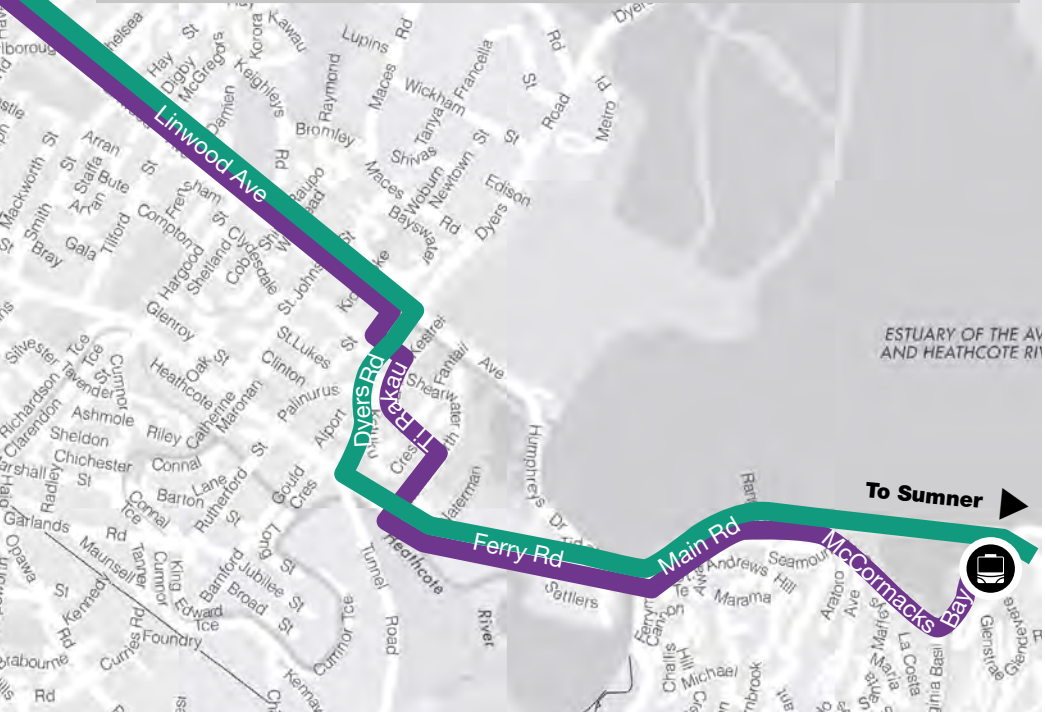

74 Route Map

- 741
- 742
- Schools
- Bus start point