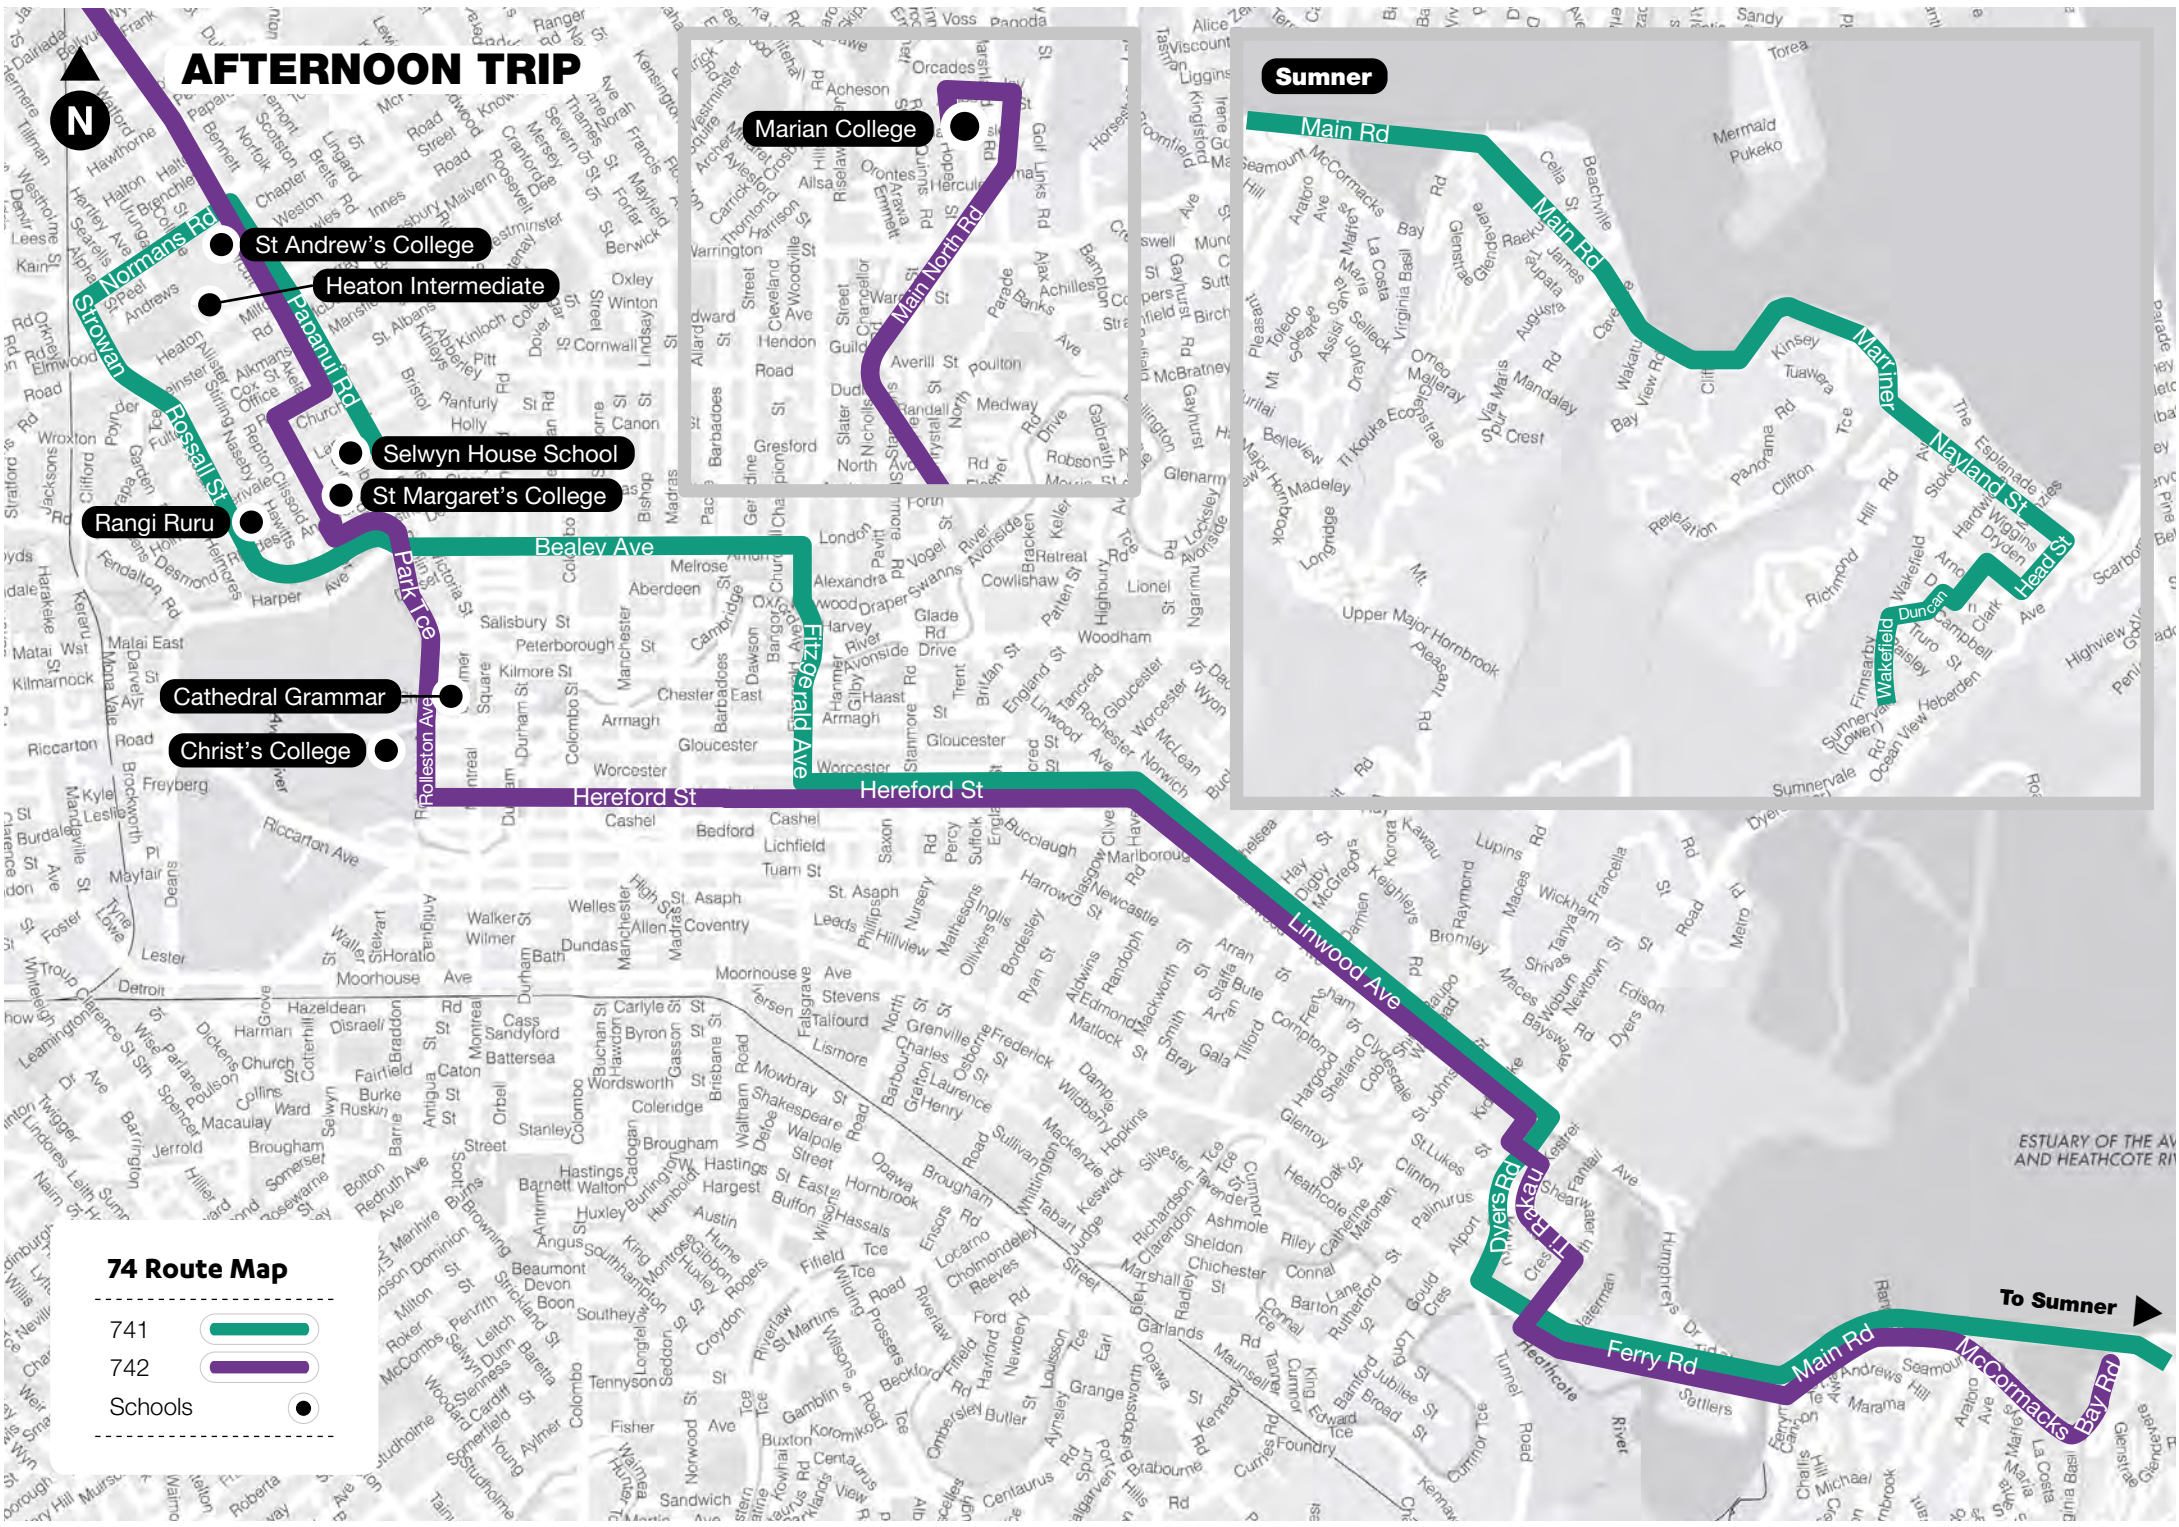

### 741 Sumner To City/Merivale Schools

| Morning Trip                   | Mon-Fri | Afternoon Trip                       | Mon-Fri  |
|--------------------------------|---------|--------------------------------------|----------|
| Sumner                         | 7.15am  | Selwyn House                         | 3.35pm   |
| Redcliffs                      | 7.28am  | St Andrew's College (Normans Rd)     | 3.40pm   |
| Ferrymead Shops                | 7.33am  | Rangi Ruru Girls School (Rossall St) | 3.46pm   |
| Linwood Ave (near Kidbrook St) | 7.38am* | Linwood Park                         | 4.10pm   |
| St Margaret's College          | 8.07am  | Ferrymead Shops                      | 4.20pm** |
| Selwyn House                   | 8.08am  | Redcliffs                            | 4.35pm   |
| St Andrew's College            | 8.15am  | Sumner                               | 4.50pm   |
| Rangi Ruru Girls School        | 8.25am  |                                      |          |

## Summer

### 74 Route Map

- 741 
- 742 
- Schools 
- Bus start point 

# AFTERNOON TRIP

Sumner

**74 Route Map**

- 741
- 742
- Schools

To Sumner