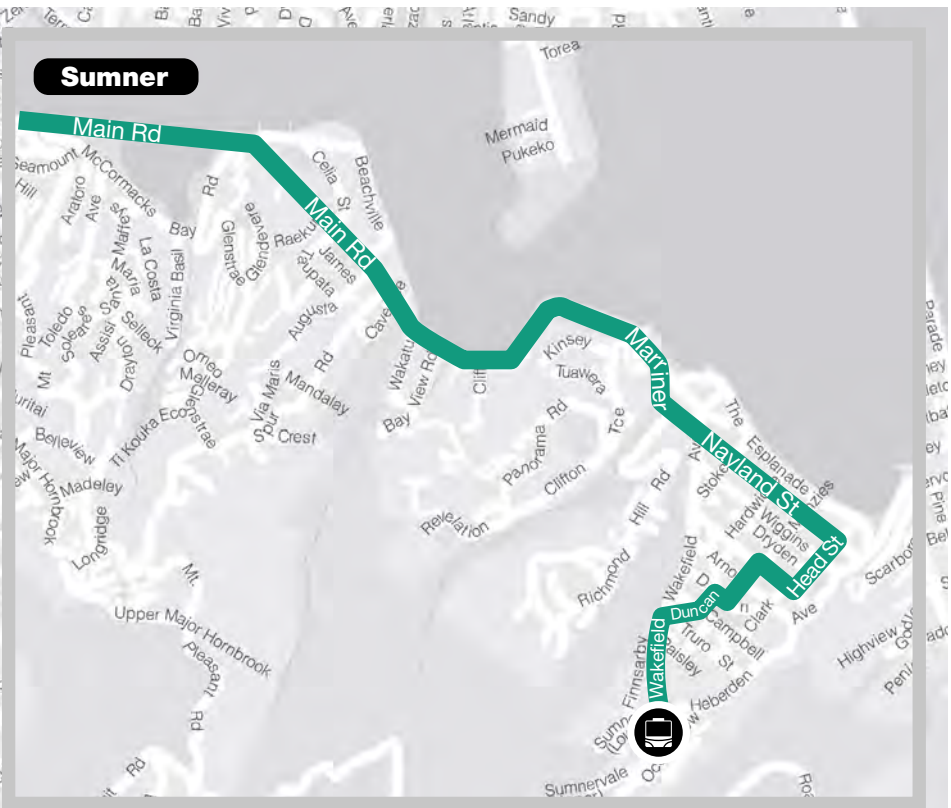

MORNING TRIP

Summer