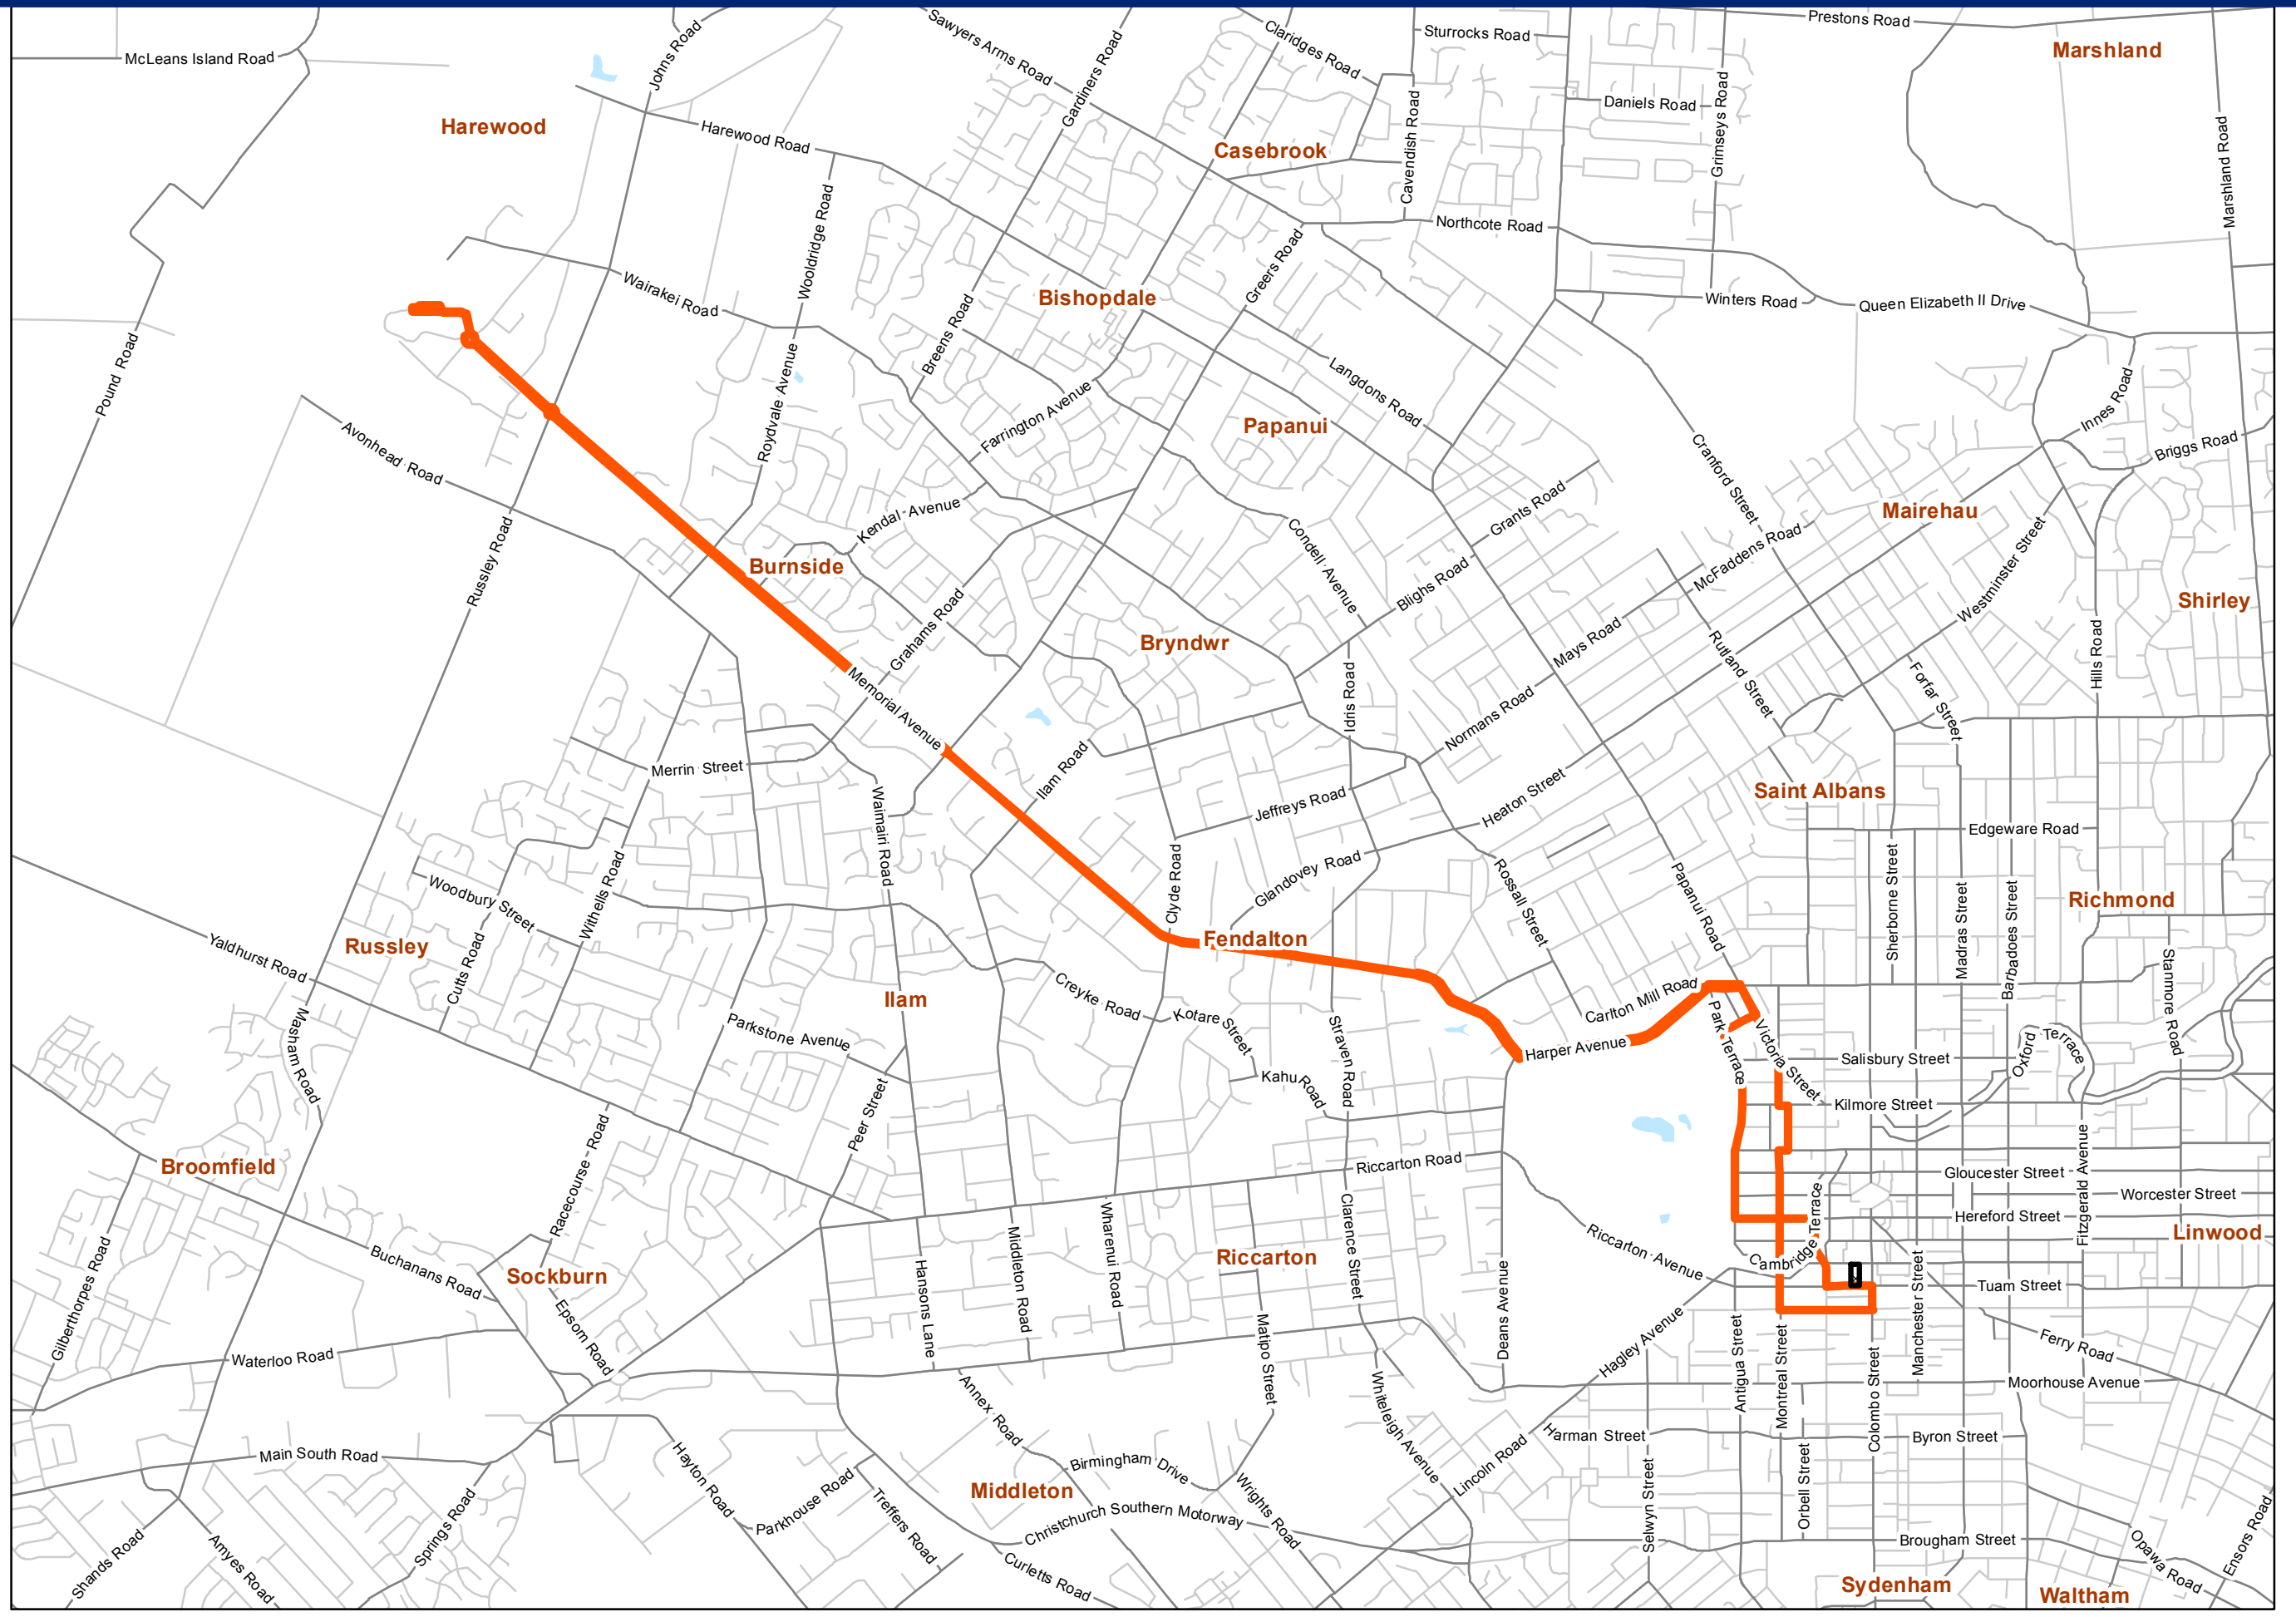

Route 29

Legend

-  Terminus
-  Bus route

Airport-City via Fendalton