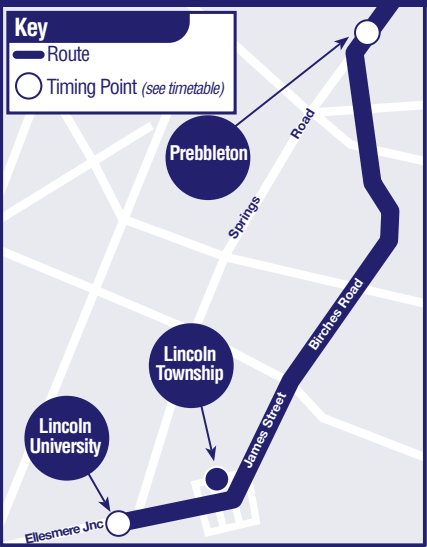

518 Hornby – Lincoln

Prebbleton and Lincoln

Key

- Route
- Timing Point (see timetable)

Key

- Route
- Timing Point (see timetable)
- Key Destination
- ▽ Transfer Point (transfer to other services)