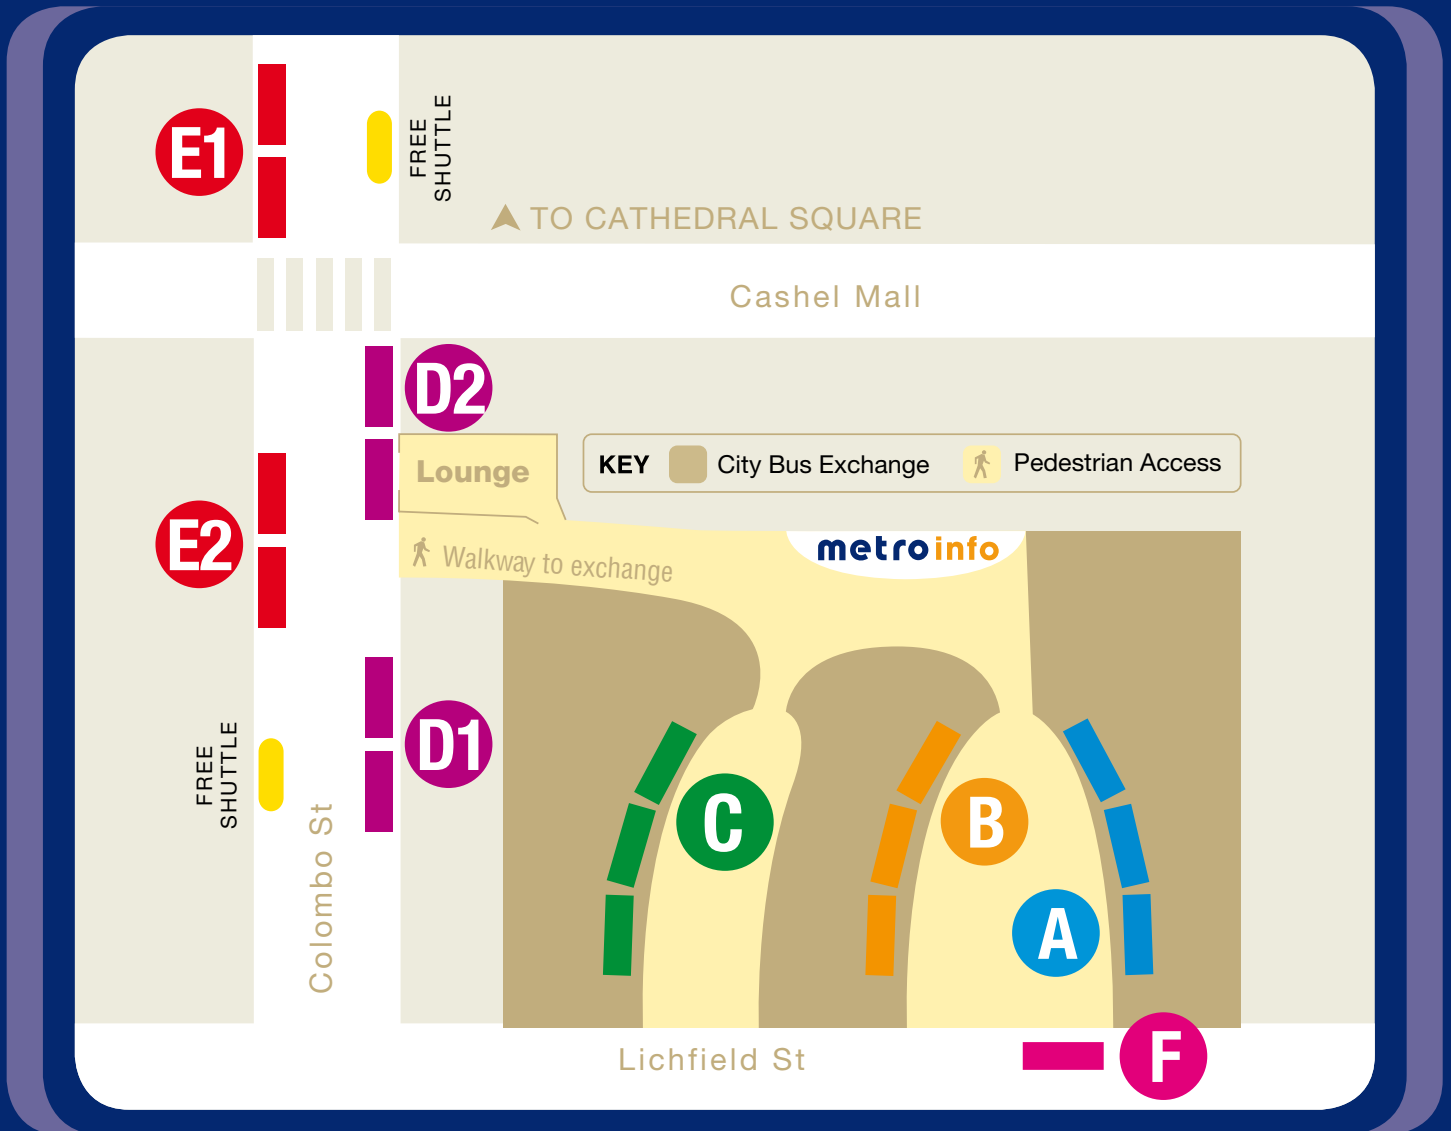

# City Bus Exchange Guide

**A** inside  
Drop off point only

**B** inside

- 3 Sumner
- 5 Hornby - Southshore
- 20 Burnside - Barrington
- 22 Spreydon
- 23 Hyde Park - Woolston
- 40 Wainoni
- 81 Lincoln
- 83 Hei Hei
- 84 Russley
- 88 Rolleston

**C** inside

- 3 Airport via Avonhead
- 7 Halswell - Queenspark
- 22 Redwood
- 35 Riccarton - Heathcote
- 51 Tower Junction - Aranui
- 83 Burwood
- 84 Avondale

**F** roadside

- 29 Airport via Fendalton

**D1** roadside

- 8 Hoon Hay
- 11 Westmorland
- 12 Murray Aynsley
- 14 Dyers Pass
- 15 Beckenham
- 77 Kennedys Bush

**D2** roadside

- 10 Cashmere
- 18 Huntsbury
- 21 Ilam
- 28 Lyttelton

**E1** roadside

- 8 Casebrook
- 11 Styx Mill
- 12 Northwood
- 14 Harewood
- 15 Bishopdale
- 16 Belfast
- 60 Parklands

**E2** roadside

- 9 Wairakei
- 10 Airport
- 18 St Albans
- 21 Mt Pleasant
- 45 North Shore
- 46 Marshland
- 90 Rangiora
- 92 Rangiora via Woodend & Waikuku

metroinfo 3 66 88 55  
www.metroinfo.co.nz