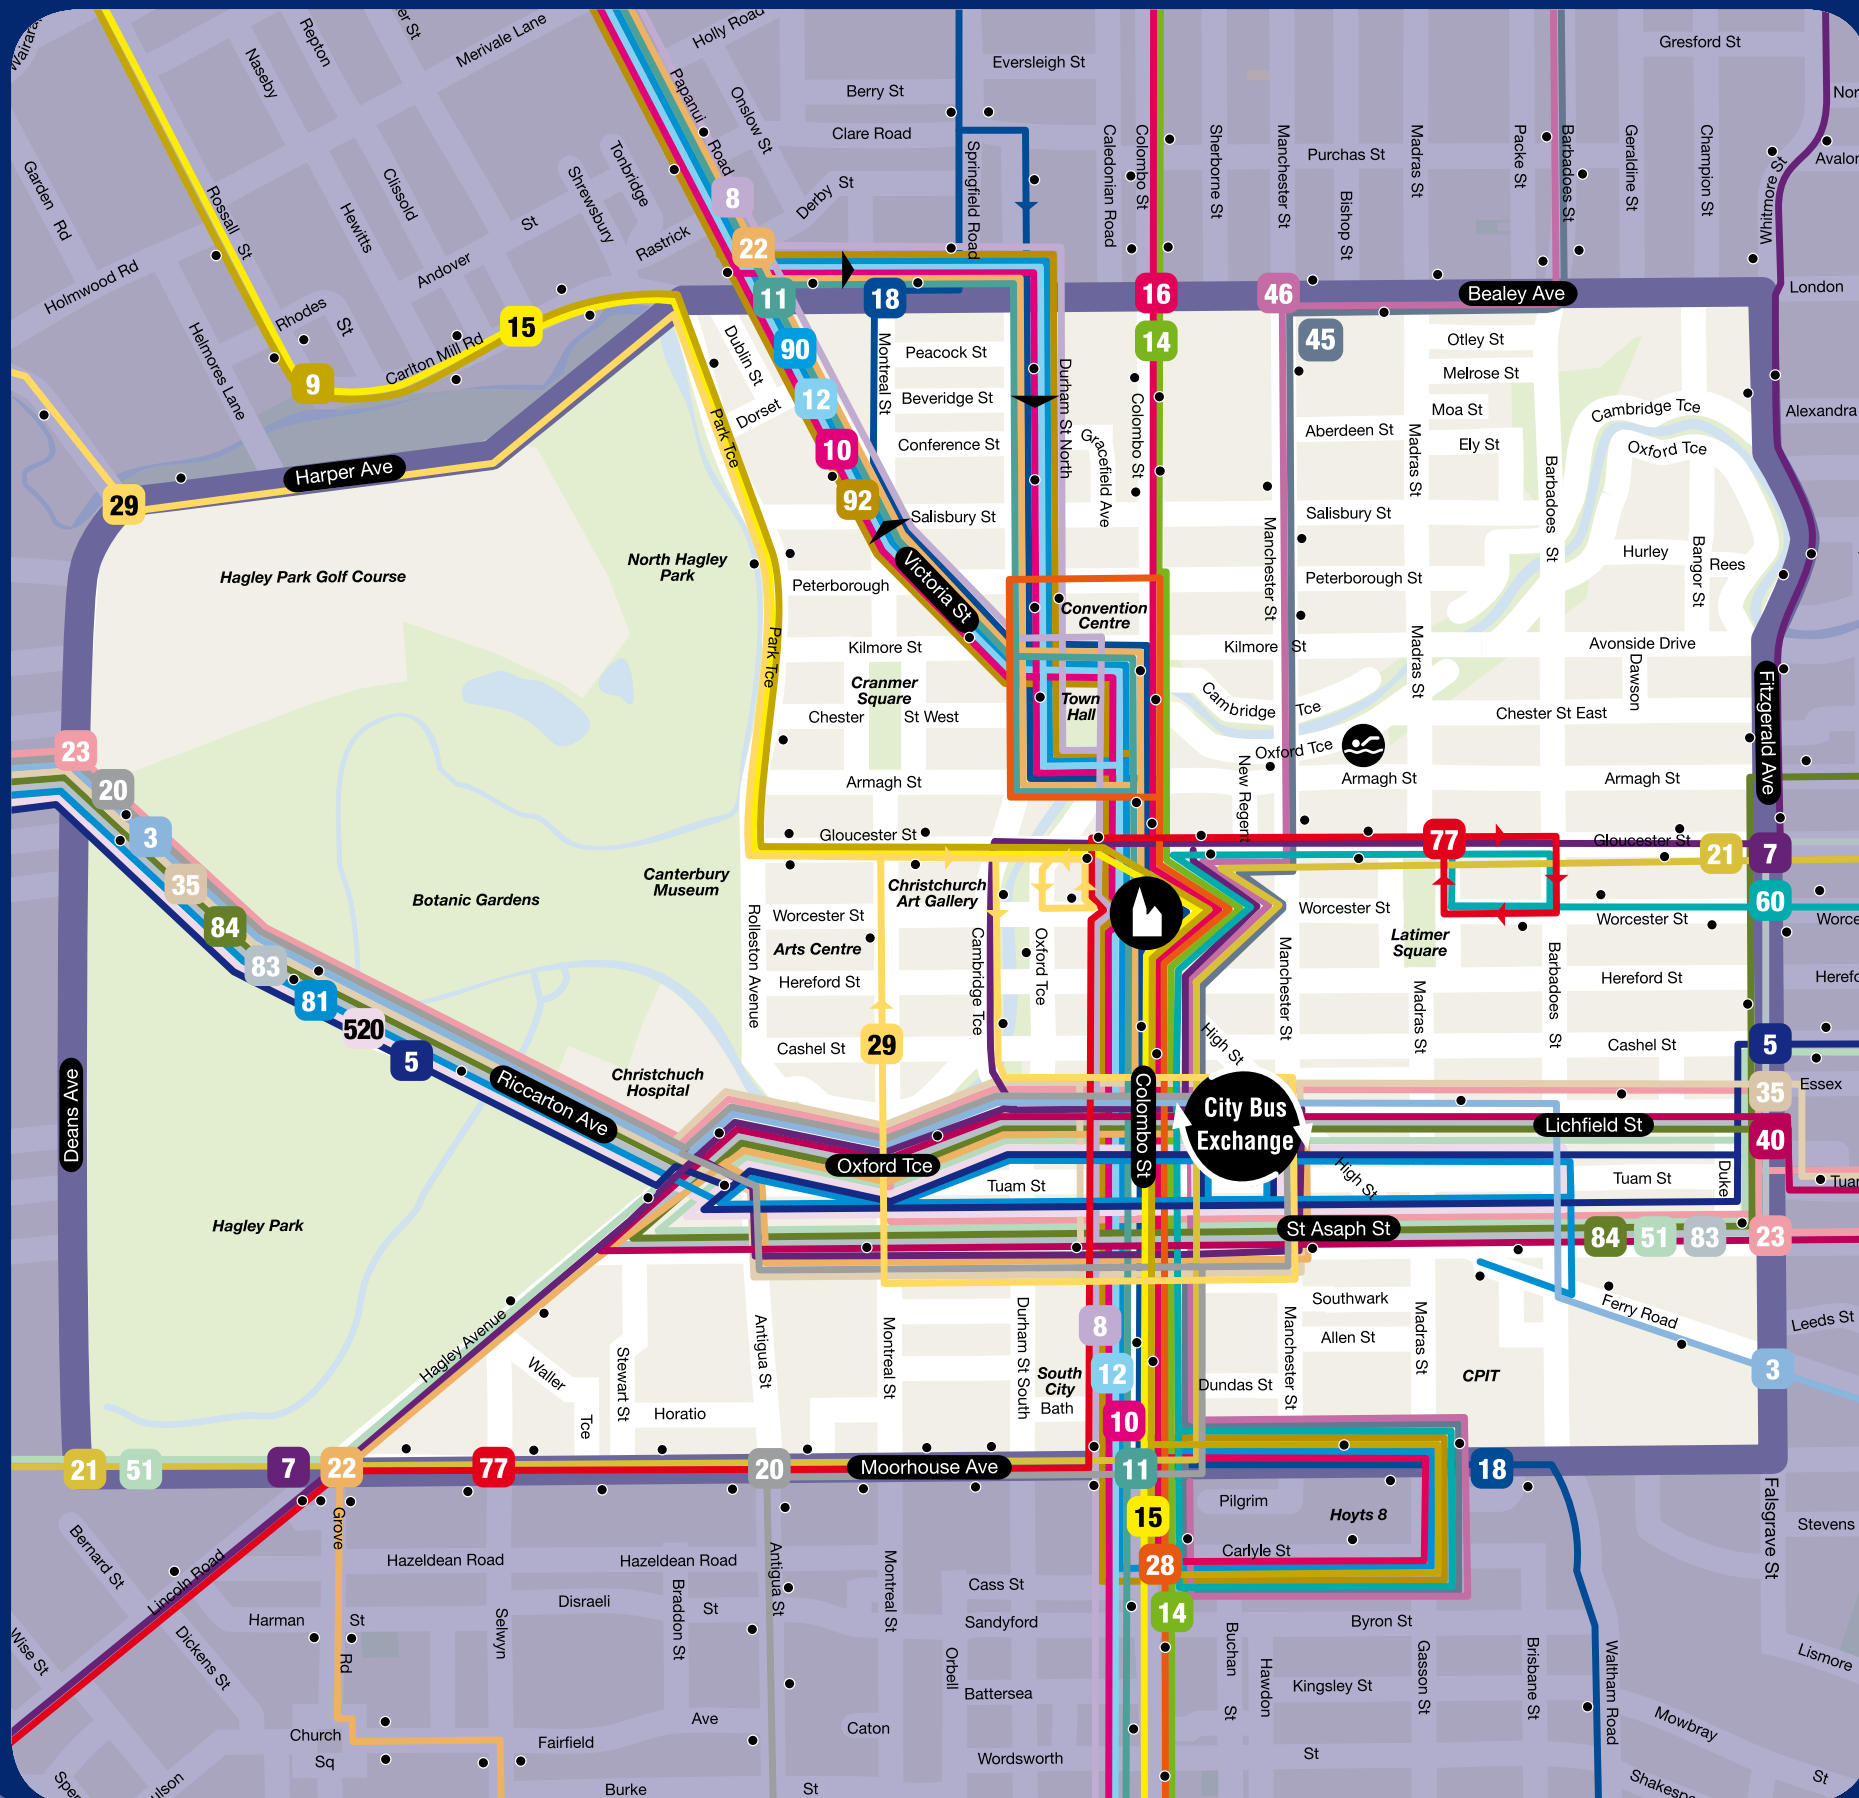

# Central City Bus Routes

Metro is brought to you by Environment Canterbury, your regional council

- 3 Airport - Sumner via Avonhead
  - 5 Hornby - Southshore
  - 7 Halswell - Queenspark
  - 8 Casebrook - Hoon Hay
  - 9 Wairakei
  - 10 Airport - Cashmere
  - 11 Styx Mill - Westmorland
  - 12 Northwood - Murray Aynsley
  - 14 Harewood - Dyers Pass
  - 15 Bishopdale - Beckenham
  - 16 Belfast
  - 18 St Albans - Huntsbury
  - 20 Burnside - Barrington
  - 21 Ilam - Mt Pleasant
  - 22 Redwood - Spreydon
  - 23 Hyde Park - Woolston
  - 28 Lyttelton and Rapaki
  - 29 Airport - City via Fendalton
  - 35 Riccarton - Heathcote
  - 40 Wainoni
  - 45 North Shore
  - 46 Marshland
  - 51 Tower Junction - New Brighton via Aranui
  - 60 Parklands
  - 77 Kennedy's Bush
  - 81 Lincoln
  - 83 Hei Hei - Burwood
  - 84 Russley - Avondale
  - 90 Rangiora
  - 92 Rangiora via Woodend and Waikuku
- Cathedral Square
  - Public Swimming Pools
  - Central City bus stops

All services departing the city between 9am and 3pm, after 6pm, and during weekends have wheelchair access.

Bike racks are fitted to various bus services as indicated.

VALID FROM  
05 JULY 2010