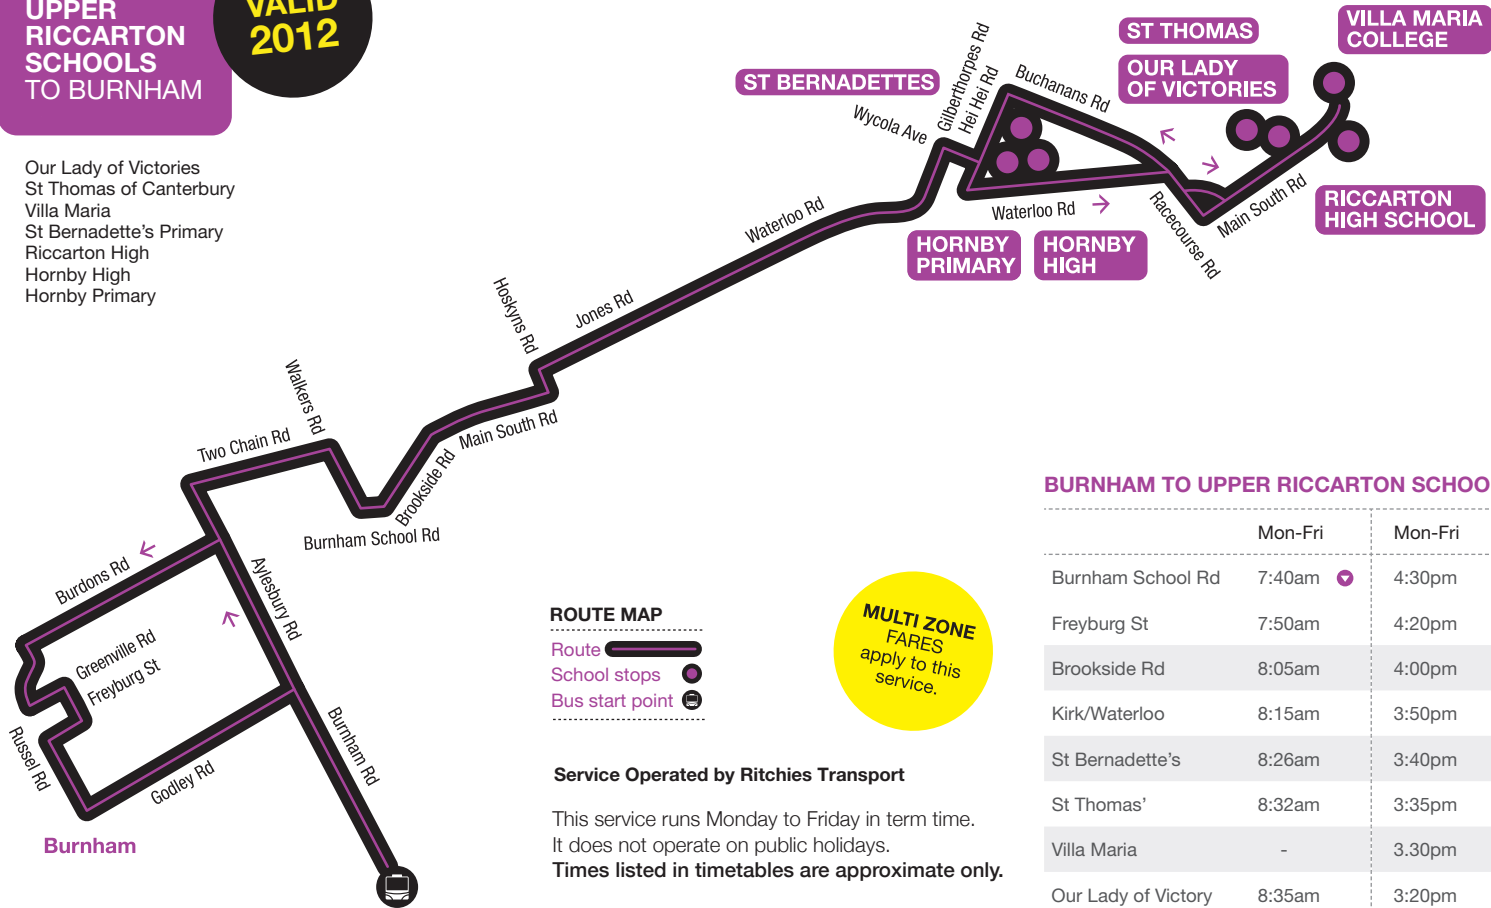

### ROUTE MAP

- Route
- School stops
- Bus start point

**MULTI ZONE  
FARES  
apply to this  
service.**

### Service Operated by Ritchies Transport

This service runs Monday to Friday in term time.  
It does not operate on public holidays.  
Times listed in timetables are approximate only.

### BURNHAM TO UPPER RICCARTON SCHOOLS

	Mon-Fri	Mon-Fri
Burnham School Rd	7:40am	4:30pm
Freyburg St	7:50am	4:20pm
Brookside Rd	8:05am	4:00pm
Kirk/Waterloo	8:15am	3:50pm
St Bernadette's	8:26am	3:40pm
St Thomas'	8:32am	3:35pm
Villa Maria	-	3.30pm
Our Lady of Victory	8:35am	3:20pm
Villa Maria	8:40am	-