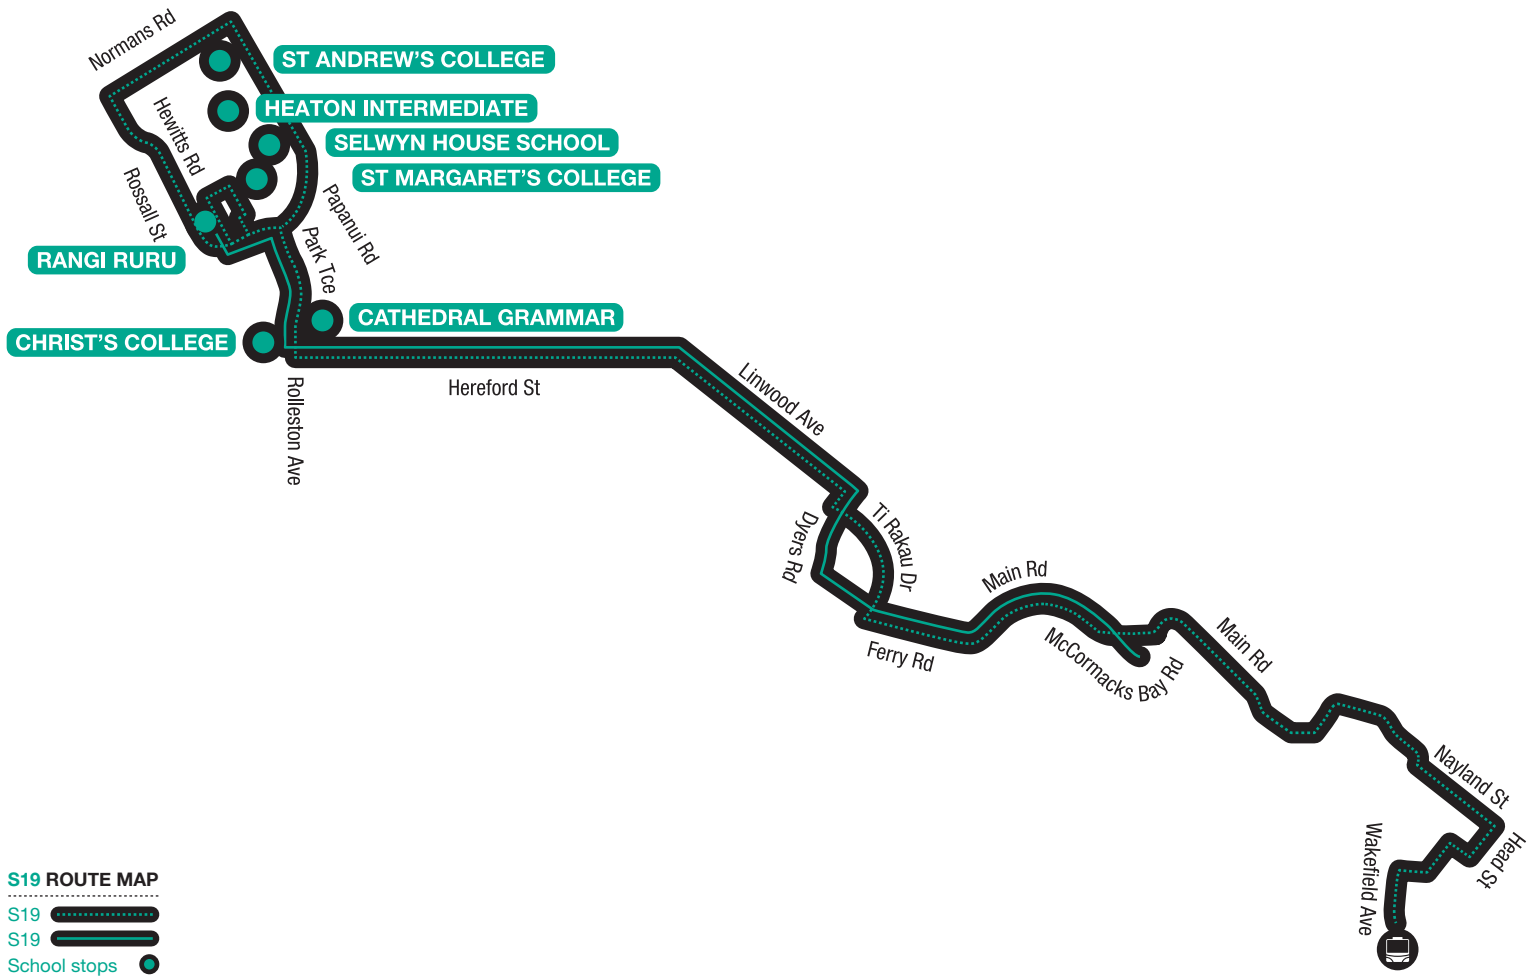

\$19 City and Merivale Schools to Summer

SUMMER TO CITY AND MERIVALE SCHOOLS

\$19A & B	Mon-Fri	Mon-Fri
Summer	7:10am 	4:50pm
Redcliffs	7:20am	4:35pm
McCormacks Bay	7:23am	4:35pm
Christ College	7:54am 7:55am	3:55pm
Cathedral Grammar	7:55am 7:56am	3:53pm
Rangi Ruru	8:00am 8:01am*	-
St Margarets	8:02am	3:50pm
Rangi Ruru	-	3:46pm
Selwyn House	8:06am	-
St Andrews	8:10am	3:40pm
Selwyn House	-	3:35pm 

ride on

STOPS AT

- Christ's College
- Cathedral Grammar
- Rangi Ruru Girls'
- St Margaret's College
- Heaton Intermediate
- St Andrew's College
- Selwyn House School

This service runs Monday to Friday in term time.
It does not operate on public holidays.
Times listed in timetables are approximate only.

metroinfo 3 66 88 55
www.metroinfo.co.nz

metro

S19 ROUTE MAP

- S19 
- S19 
- School stops 
- Bus start point 