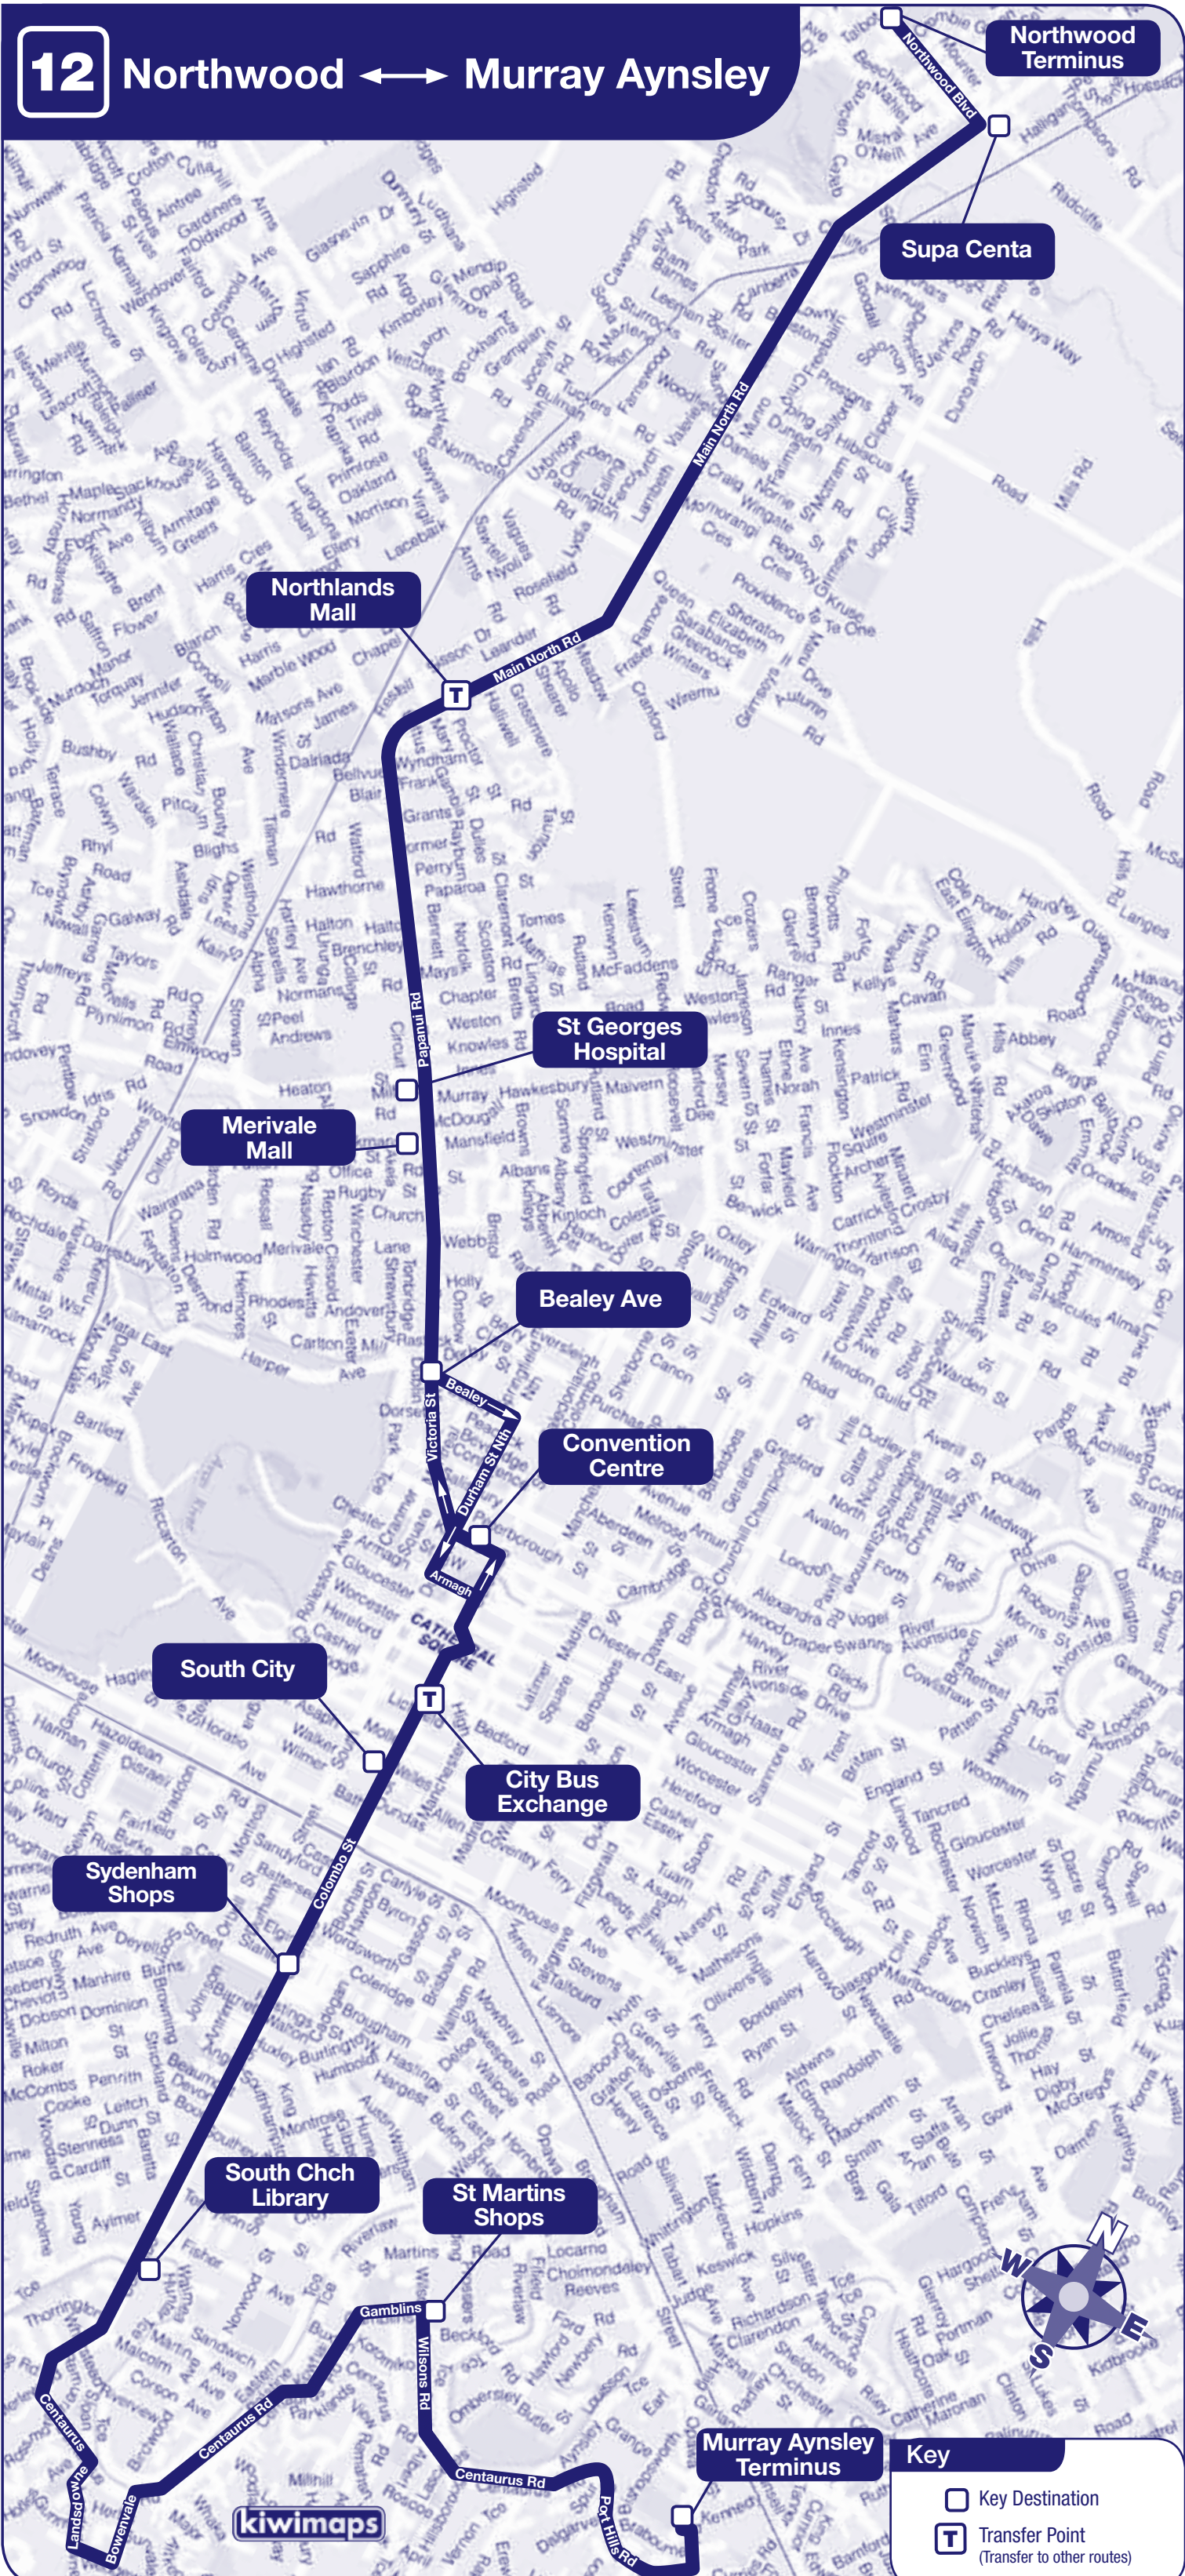

Timetable valid from 02 November 2009

Please signal the driver!

NORTHWOOD to Murray Aynsley

BUS EXCHANGE: Departs Platform D1

MONDAY to FRIDAY						
	Northwood Terminus	Northlands Mall	Bealey Ave	City Bus Exchange	Sydenham Shops	Murray Aynsley Terminus
AM	6.23	6.35	6.42	6.48	6.52	7.12
	6.51	7.03	7.12	7.18	7.22	7.42
	7.18	7.33	7.42	7.48	7.52	8.12
	7.46	8.01	8.10	8.18	8.22	8.42
	8.04	8.19	8.28	8.36	8.40	9.00
	8.16	8.31	8.40	8.48	8.52	9.12
	8.50	9.02	9.10	9.18	9.23	9.43
	9.20	9.32	9.40	9.48	9.53	10.13
	9.50	10.02	10.10	10.18	10.23	10.43
	10.20	10.32	10.40	10.48	10.53	11.13
	10.50	11.02	11.10	11.18	11.23	11.43
Then at these minutes past the hour between 11am & 2pm						
	.20	.32	.40	.48	.53	.13
	.50	.02	.10	.18	.23	.43
From 2pm onwards						
PM	2.18	2.30	2.40	2.48	2.53	3.13
	2.48	3.00	3.10	3.18	3.23	3.43
	3.18	3.30	3.40	3.48	3.53	4.13
	3.50	4.02	4.10	4.18	4.23	4.43
	4.20	4.32	4.40	4.48	4.53	5.13
	4.48	5.02	5.10	5.18	5.23	5.43
	5.18	5.32	5.40	5.48	5.52	6.12
	5.53	6.03	6.10	6.18	6.22	6.42
	6.23	6.33	6.40	6.48	6.52	7.12
	7.07	7.17	7.24	7.30	7.34	7.54
	8.07	8.17	8.24	8.30	8.34	8.54
	9.07	9.17	9.24	9.30	9.34	9.54
	10.07	10.17	10.24	10.30	10.34	10.54
FRIDAY ONLY						
PM	11.07	11.17	11.24	11.30	11.34	11.54

*Times displayed are the earliest possible arrivals.
Traffic congestion may cause delays – we apologise for any inconvenience.
City Bus Exchange times are approximate only.*

MURRAY AYNSLEY to Northwood

12 Northwood ↔ Murray Aynsley

Key

- Key Destination
- T Transfer Point (Transfer to other routes)