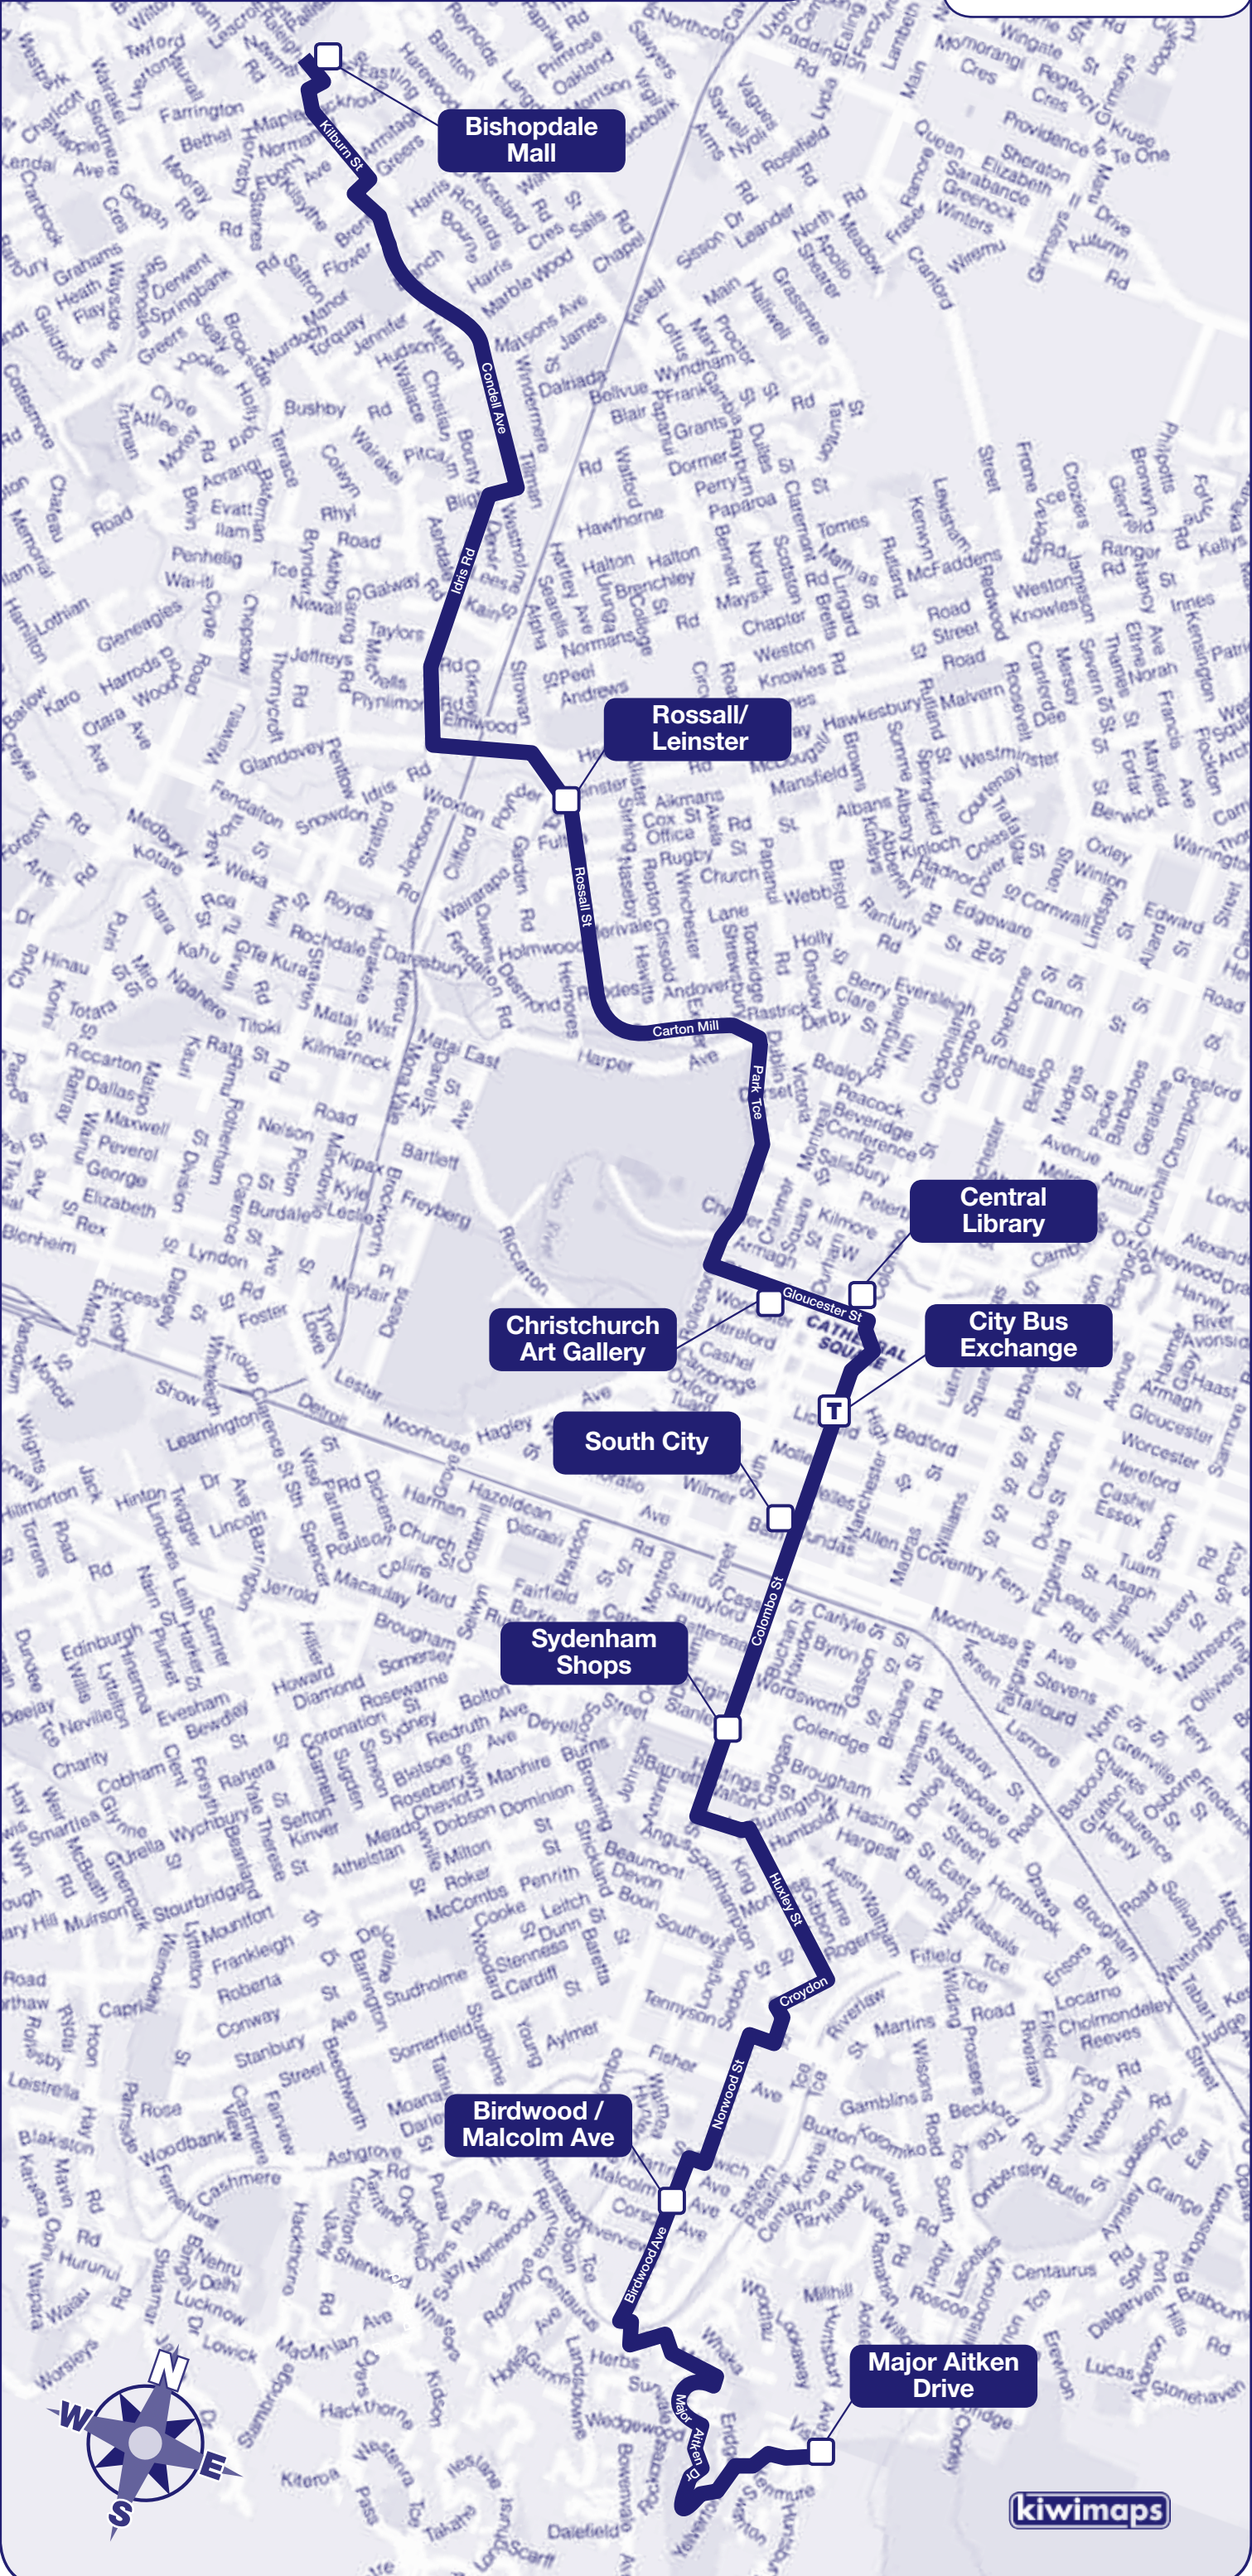

SATURDAY

	Mjr Aitken Drive	Birdwood / Malcolm Ave	Sydenham Shops	City Bus Exchange	Rossall / Leinster	Bishopdale Mall
AM	7.00	7.06	7.13	7.17	7.28	7.40
	8.00	8.06	8.13	8.17	8.28	8.40
	9.00	9.06	9.13	9.17	9.28	9.40
	10.00	10.06	10.13	10.17	10.28	10.40
	10.25	10.31	10.38	10.42	10.53	11.05
	10.55	11.01	11.08	11.12	11.23	11.35
	11.25	11.31	11.38	11.42	11.53	12.05
	11.55	12.01	12.08	12.12	12.23	12.35
PM	12.25	12.31	12.38	12.42	12.53	1.05
	12.55	1.01	1.08	1.12	1.23	1.35
	1.25	1.31	1.38	1.42	1.53	2.05
	1.55	2.01	2.08	2.12	2.23	2.35
	2.25	2.31	2.38	2.42	2.53	3.05
	2.55	3.01	3.08	3.12	3.23	3.35
	3.25	3.31	3.38	3.42	3.53	4.05
	3.55	4.01	4.08	4.12	4.23	4.35
	4.25	4.31	4.38	4.42	4.53	5.05
	4.55	5.01	5.08	5.12	5.23	5.35
	5.55	6.01	6.08	6.12	6.23	6.35
	7.00	7.06	7.13	7.17	7.28	7.40
	8.00	8.06	8.13	8.17	8.28	8.40
	9.00	9.06	9.13	9.17	9.28	9.40
	10.00	10.06	10.13	10.17	10.28	10.40
	11.00	11.06	11.13	11.17	11.28	11.40

SUNDAY

	Mjr Aitken Drive	Birdwood / Malcolm Ave	Sydenham Shops	City Bus Exchange	Rossall / Leinster	Bishopdale Mall
AM	8.00	8.06	8.13	8.17	8.28	8.40
	9.00	9.06	9.13	9.17	9.28	9.40
	10.00	10.06	10.13	10.17	10.28	10.40
	11.00	11.06	11.13	11.17	11.28	11.40
PM	12.00	12.06	12.13	12.17	12.28	12.40
	1.00	1.06	1.13	1.17	1.28	1.40
	2.00	2.06	2.13	2.17	2.28	2.40
	3.00	3.06	3.13	3.17	3.28	3.40
	4.00	4.06	4.13	4.17	4.28	4.40
	5.00	5.06	5.13	5.17	5.28	5.40
	6.00	6.06	6.13	6.17	6.28	6.40
	7.00	7.06	7.13	7.17	7.28	7.40
	8.00	8.06	8.13	8.17	8.28	8.40
	9.00	9.06	9.13	9.17	9.28	9.40

- Key Destination
- Ⓣ Transfer Point (Transfer to other routes)

Bishopdale Mall

Rossall/Leinster

Central Library

City Bus Exchange

Christchurch Art Gallery

South City

Sydenham Shops

Birdwood / Malcolm Ave

Major Aitken Drive