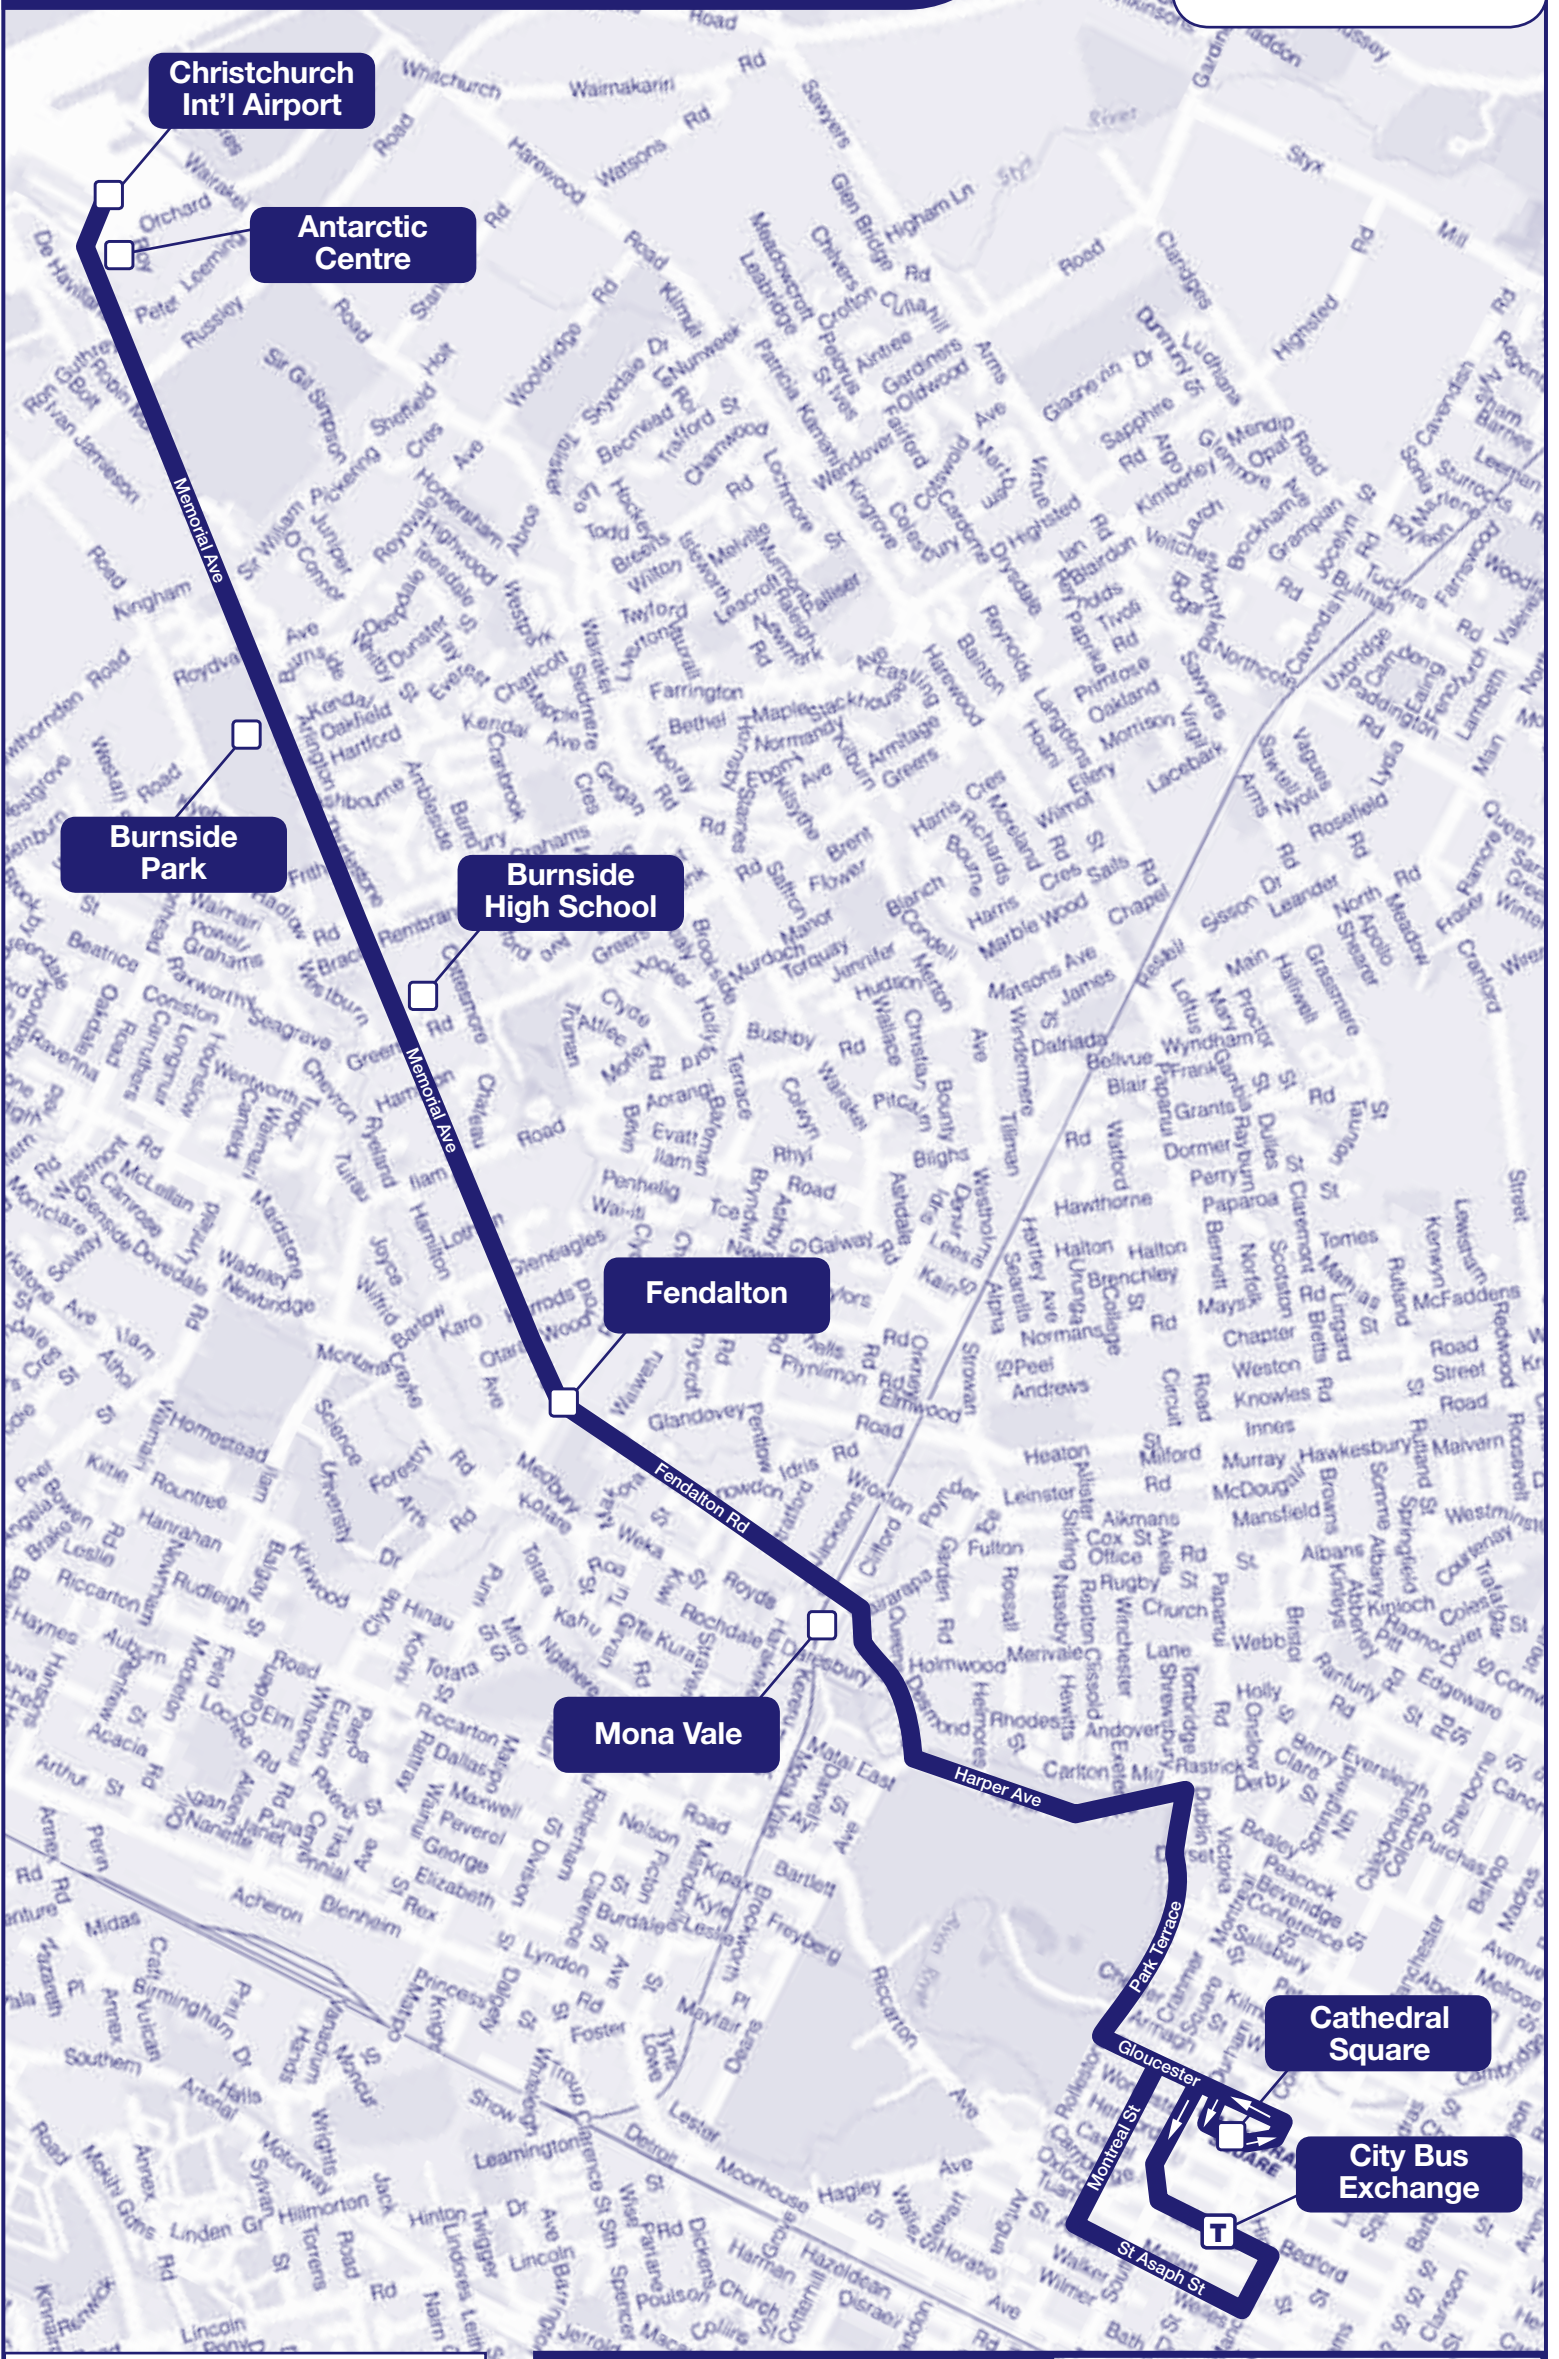

Fares

- CASH FARE to/from Airport locations beyond Russley Rd = One-way \$7.50 Adult / Return \$13 Adult. Zone 1 cash fares apply between Russley Rd and the City
- A Zone 1 Metrocard fare applies to this service
- Children under 18 receive a reduced fare upon presentation of approved ID
- Children under 5 travel for free when accompanied by a fare paying passenger

SUNDAY

	Depart Airport	Fendalton	Arrive Square
AM	8.07	8.17	8.32
	9.07	9.17	9.32
	10.07	10.17	10.32
	10.42	10.52	11.07
	11.12	11.22	11.37
	11.42	11.52	12.07
PM	12.12	12.22	12.37
	12.42	12.52	1.07
	1.12	1.22	1.37
	1.42	1.52	2.07
	2.12	2.22	2.37
	2.42	2.52	3.07
	3.12	3.22	3.37
	3.42	3.52	4.07
	4.12	4.22	4.37
	5.07	5.17	5.32
	6.07	6.17	6.32
	7.10	7.20	7.35
	8.10	8.20	8.35
	9.10	9.20	9.35
	10.10	10.20	10.35
	11.10	11.20	11.35
AM	12.55	1.05	1.20

Times displayed are the earliest possible arrivals. Traffic congestion may cause delays – we apologise for any inconvenience. City Bus Exchange times are approximate only.

29 City ↔ Airport

Key

- Key Destination
- T Transfer Point (Transfer to other routes)

This Service departs Worcester Boulevard, near Cathedral Square, opposite the i-SITE Visitor Centre.

This Service stops outside the city Bus Exchange on Lichfield Street - Platform F.

kiwimaps