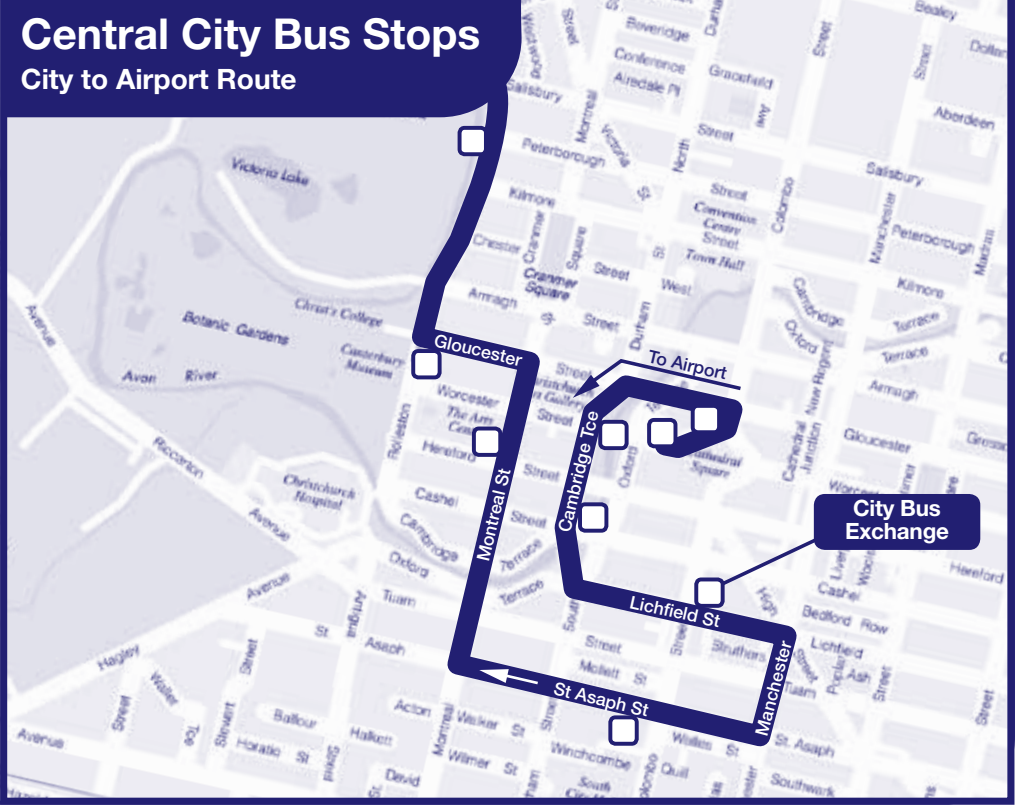

Fares

- CASH FARE to/from Airport locations beyond Russley Rd = One-way \$7.50 Adult / Return \$13 Adult. Zone 1 cash fares apply between Russley Rd and the City
- A Zone 1 Metrocard fare applies to this service
- Children under 18 receive a reduced fare upon presentation of approved ID
- Children under 5 travel for free when accompanied by a fare paying passenger

SUNDAY

	Depart Airport	Fendalton	Arrive Square
AM	8.07	8.17	8.32
	9.07	9.17	9.32
	10.07	10.17	10.32
	10.42	10.52	11.07
	11.12	11.22	11.37
	11.42	11.52	12.07
PM	12.12	12.22	12.37
	12.42	12.52	1.07
	1.12	1.22	1.37
	1.42	1.52	2.07
	2.12	2.22	2.37
	2.42	2.52	3.07
	3.12	3.22	3.37
	3.42	3.52	4.07
	4.12	4.22	4.37
	5.07	5.17	5.32
	6.07	6.17	6.32
	7.10	7.20	7.35
	8.10	8.20	8.35
	9.10	9.20	9.35
	10.10	10.20	10.35
	11.10	11.20	11.35
AM	12.55	1.05	1.20

Times displayed are the earliest possible arrivals. Traffic congestion may cause delays – we apologise for any inconvenience. City Bus Exchange times are approximate only.

29 City ↔ Airport

Key

- Key Destination
- T Transfer Point (Transfer to other routes)

This Service departs Worcester Boulevard, near Cathedral Square, opposite the i-SITE Visitor Centre.

This Service stops outside the city Bus Exchange on Lichfield Street - Platform F.

kiwimaps