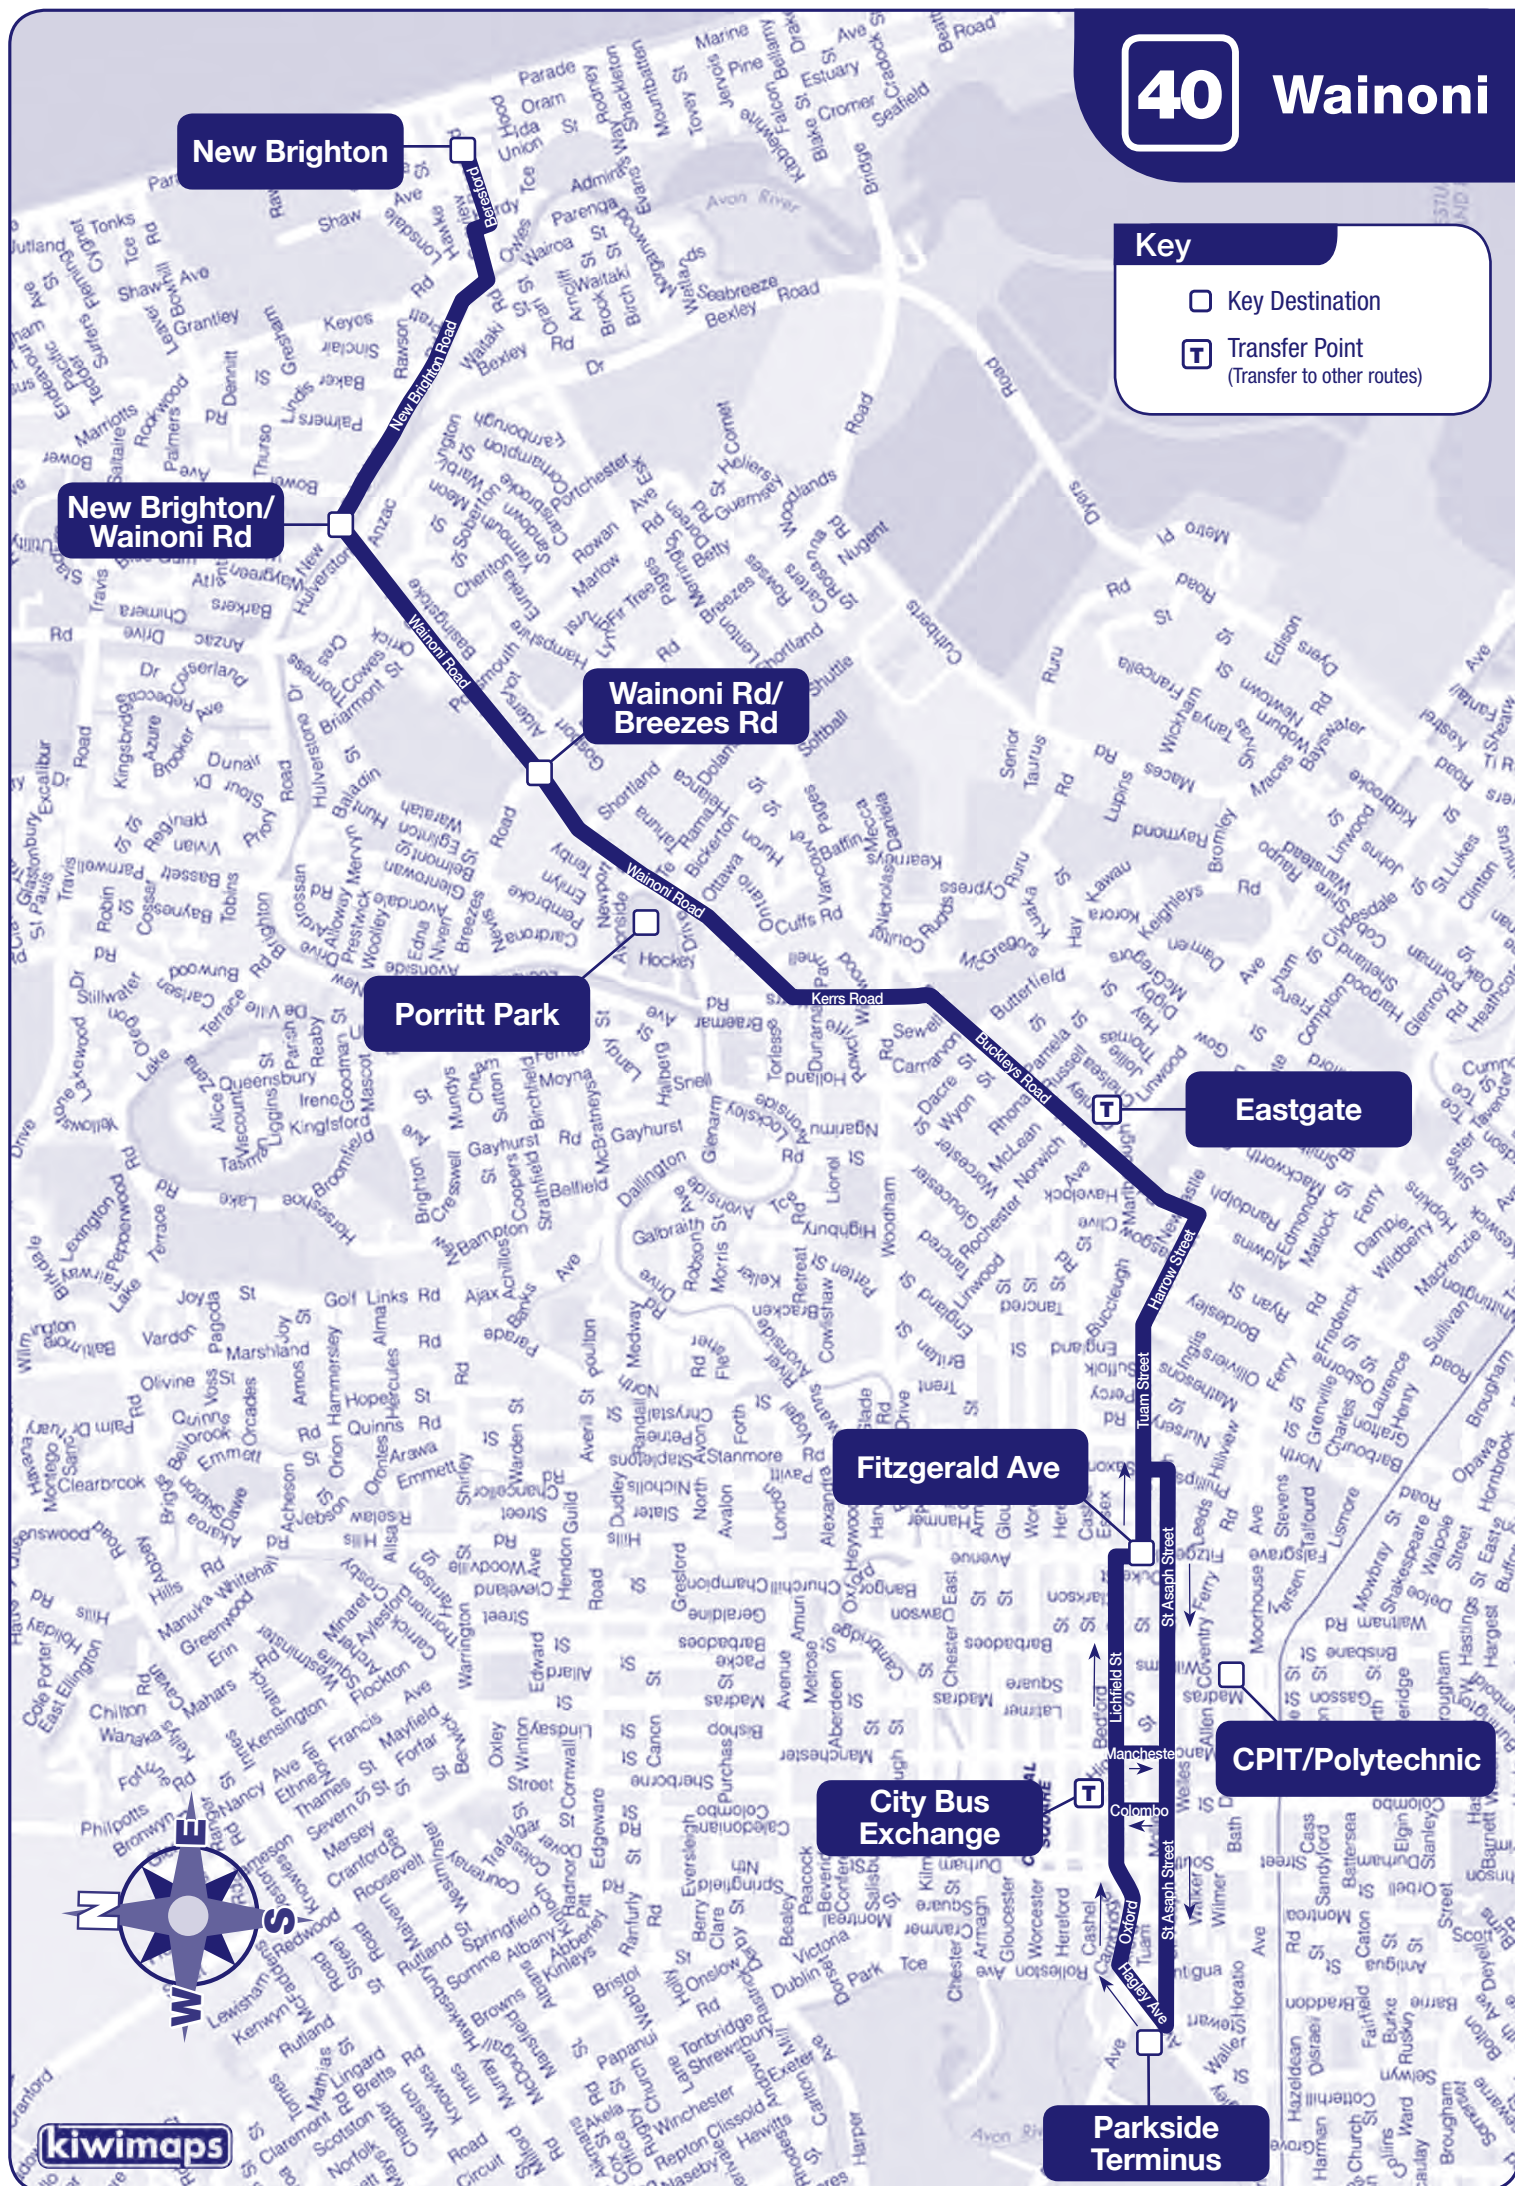

Metrocard

A Metrocard saves you at least 25% off cash fares. Get yours from Metroinfo in the city Bus Exchange.

Metrocard application forms are also available online, or phone Metroinfo to have one posted to you.

Service Information

All services departing the city between 9am and 3pm, after 6pm, and during weekends have wheelchair access.

Public Holidays

On Public Holidays and from 26 Dec to 02 Jan (excluding Sunday), all services run to the Saturday timetable, except:

- on Good Friday, Christmas Day and when a Public Holiday occurs on a Sunday, all services will run to the Sunday timetable
- on Christmas Day no buses will commence trips after 6pm

Want to know more?

Visit Metroinfo in the city Bus Exchange, give us a call or view our website

metroinfo 3 66 88 55
www.metroinfo.co.nz

Real time bus arrival information is also available online, or via WAP phones at wap.metroinfo.org.nz

metro

40 Wainoni

Travel to:

- New Brighton Beach & Pier
- Avondale
- Wainoni
- Porritt Park
- Eastgate
- Linwood
- CPIT/Polytechnic
- Christchurch Hospital

NEW TIMETABLE
Service starts Monday 5th July 2010

Your Metro service is proudly provided by

Timetable valid from 05 July 2010

Please signal the driver!

Route operated by Christchurch Bus Services Ltd