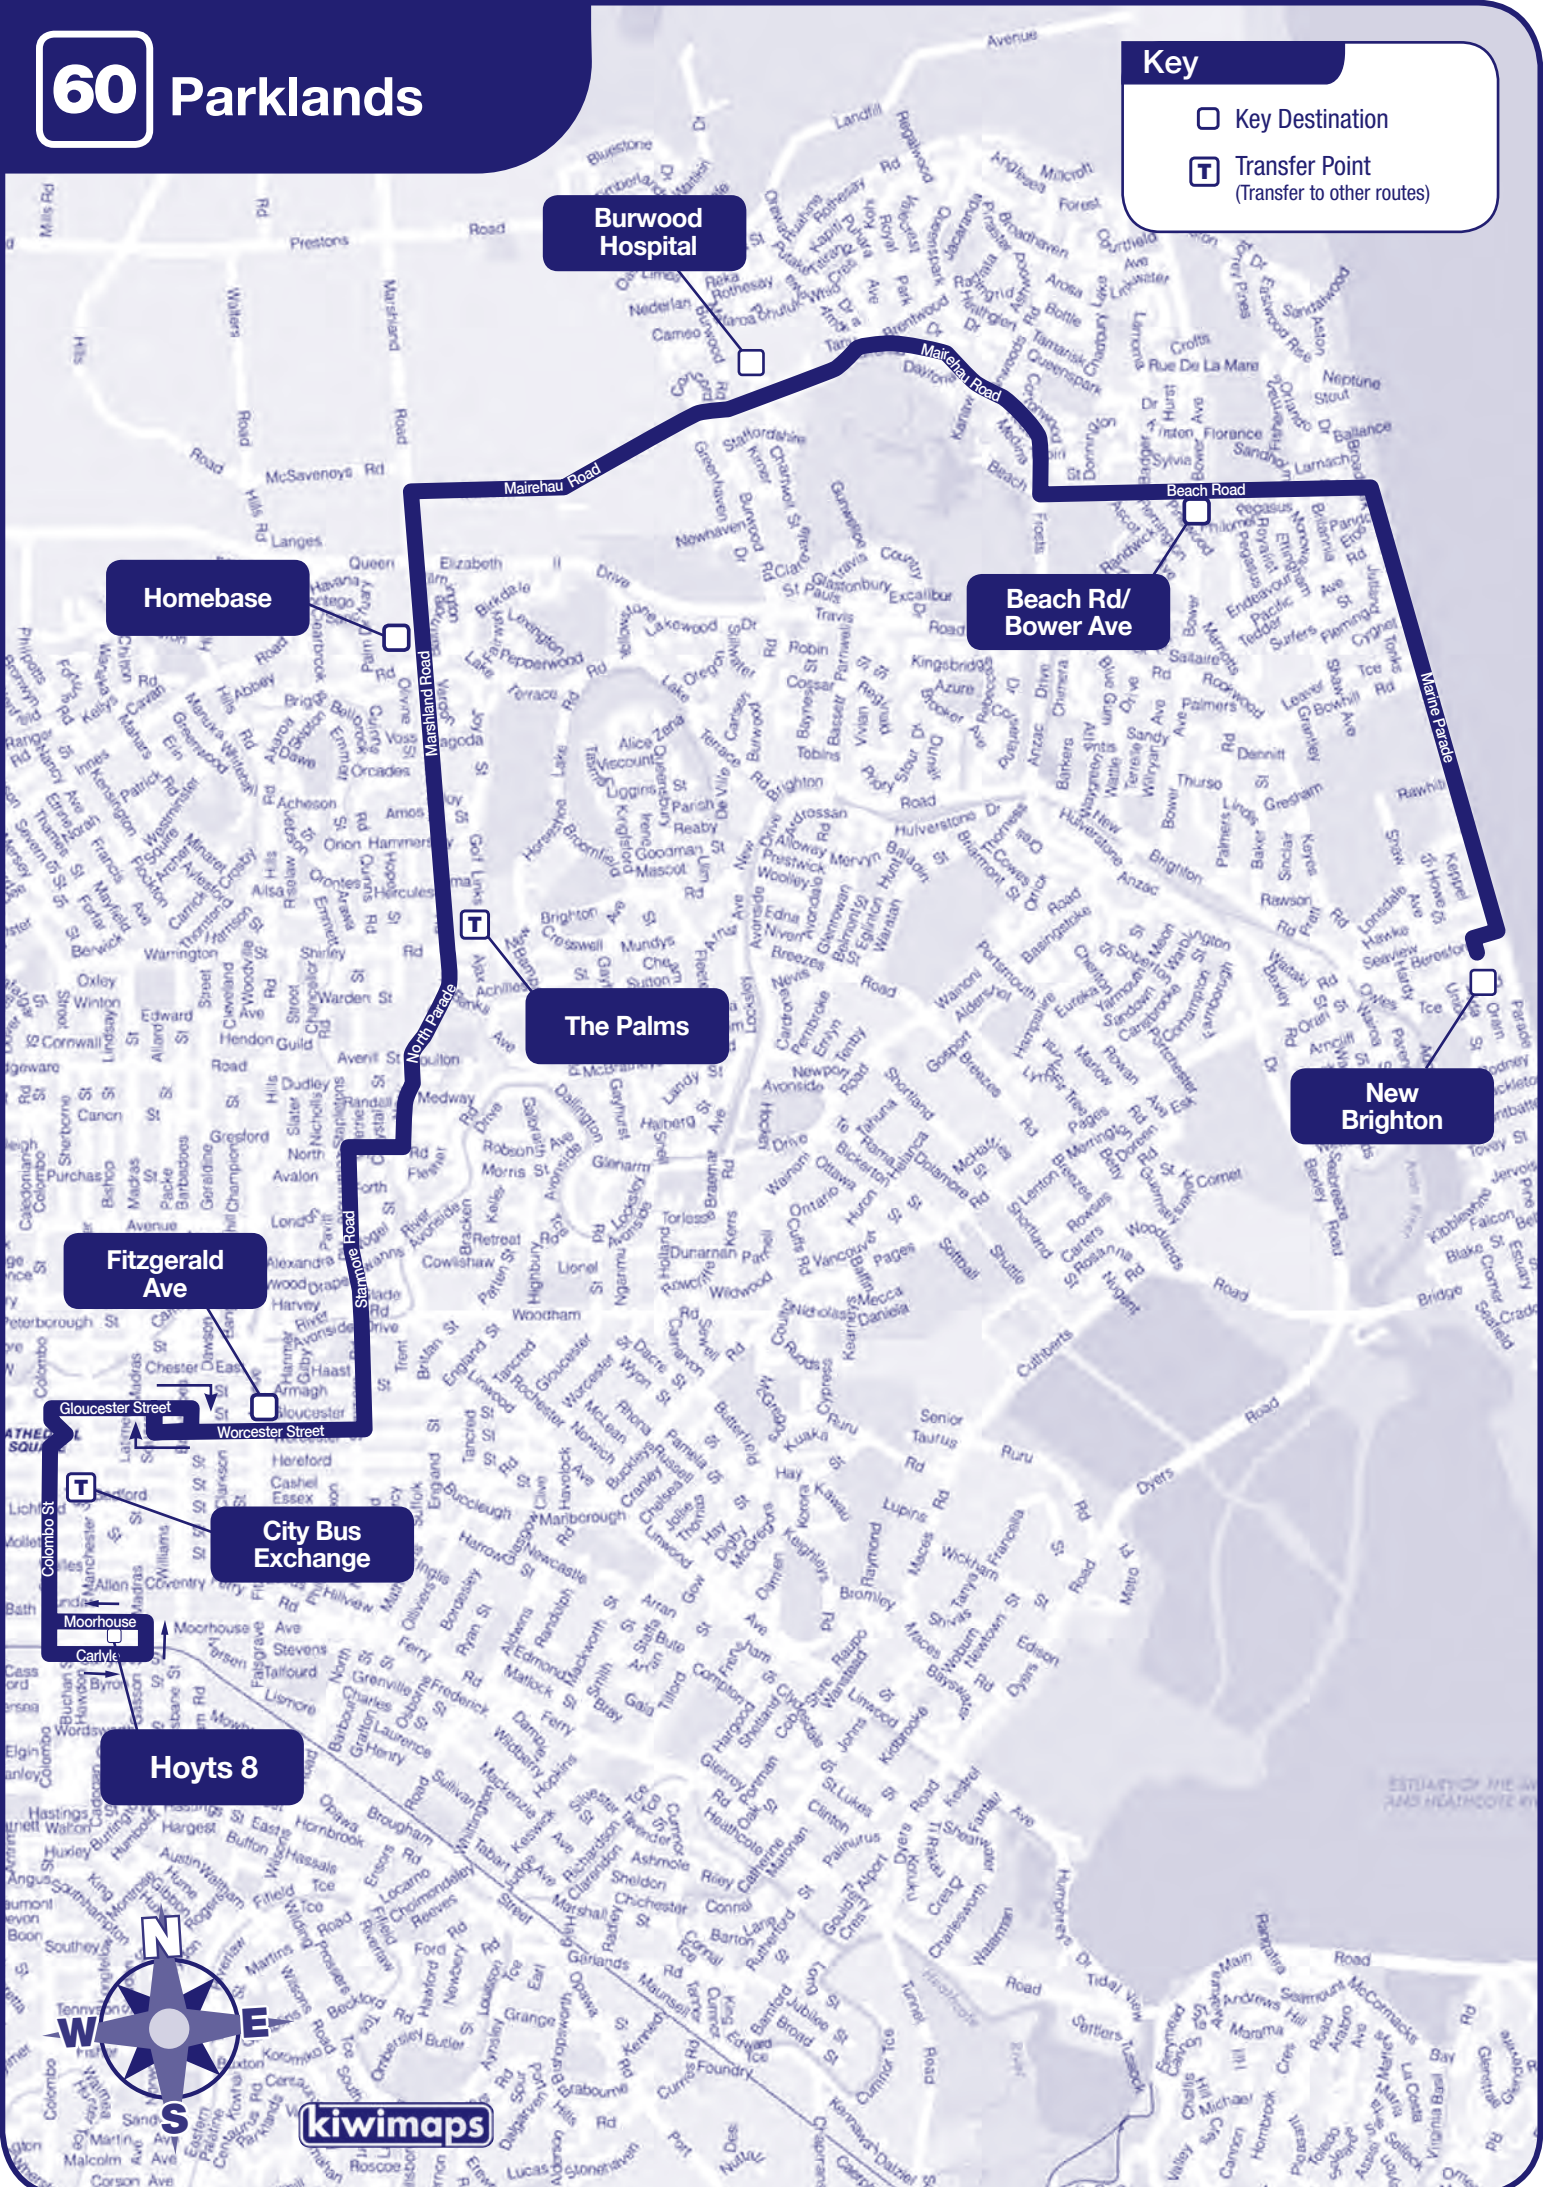

Metrocard

A Metrocard saves you at least 25% off cash fares. Get yours from Metroinfo in the city Bus Exchange.

Metrocard application forms are also available online, or phone Metroinfo to have one posted to you.

Service Information

All services departing the city between 9am and 3pm, after 6pm, and during weekends have wheelchair access.

Public Holidays

On Public Holidays and from 26 Dec to 02 Jan (excluding Sunday), all services run to the Saturday timetable, except:

- on Good Friday, Christmas Day and when a Public Holiday occurs on a Sunday, all services will run to the Sunday timetable
- on Christmas Day no buses will commence trips after 6pm.

Want to know more?

Visit Metroinfo in the city Bus Exchange, give us a call or view our website

metroinfo 3 66 88 55
www.metroinfo.co.nz

Real time bus arrival information is also available online, or via WAP phones at **wap.metroinfo.org.nz**

metro

60 Parklands

Travel to:

- New Brighton Beach and Pier
- North Shore
- Parklands
- Travis Wetland
- Burwood Hospital
- Homebase
- Shirley
- The Palms
- Richmond
- Linwood
- CPIT/Polytechnic
- Hoyts 8

NEW ROUTE & TIMETABLE
Service starts Monday 5th July 2010

Your Metro service is proudly provided by

Route operated by Christchurch Bus Services Ltd

Timetable valid from 05 July 2010

Please signal the driver!

60 Parklands

Key

- ☐ Key Destination
- ☐ Transfer Point (Transfer to other routes)