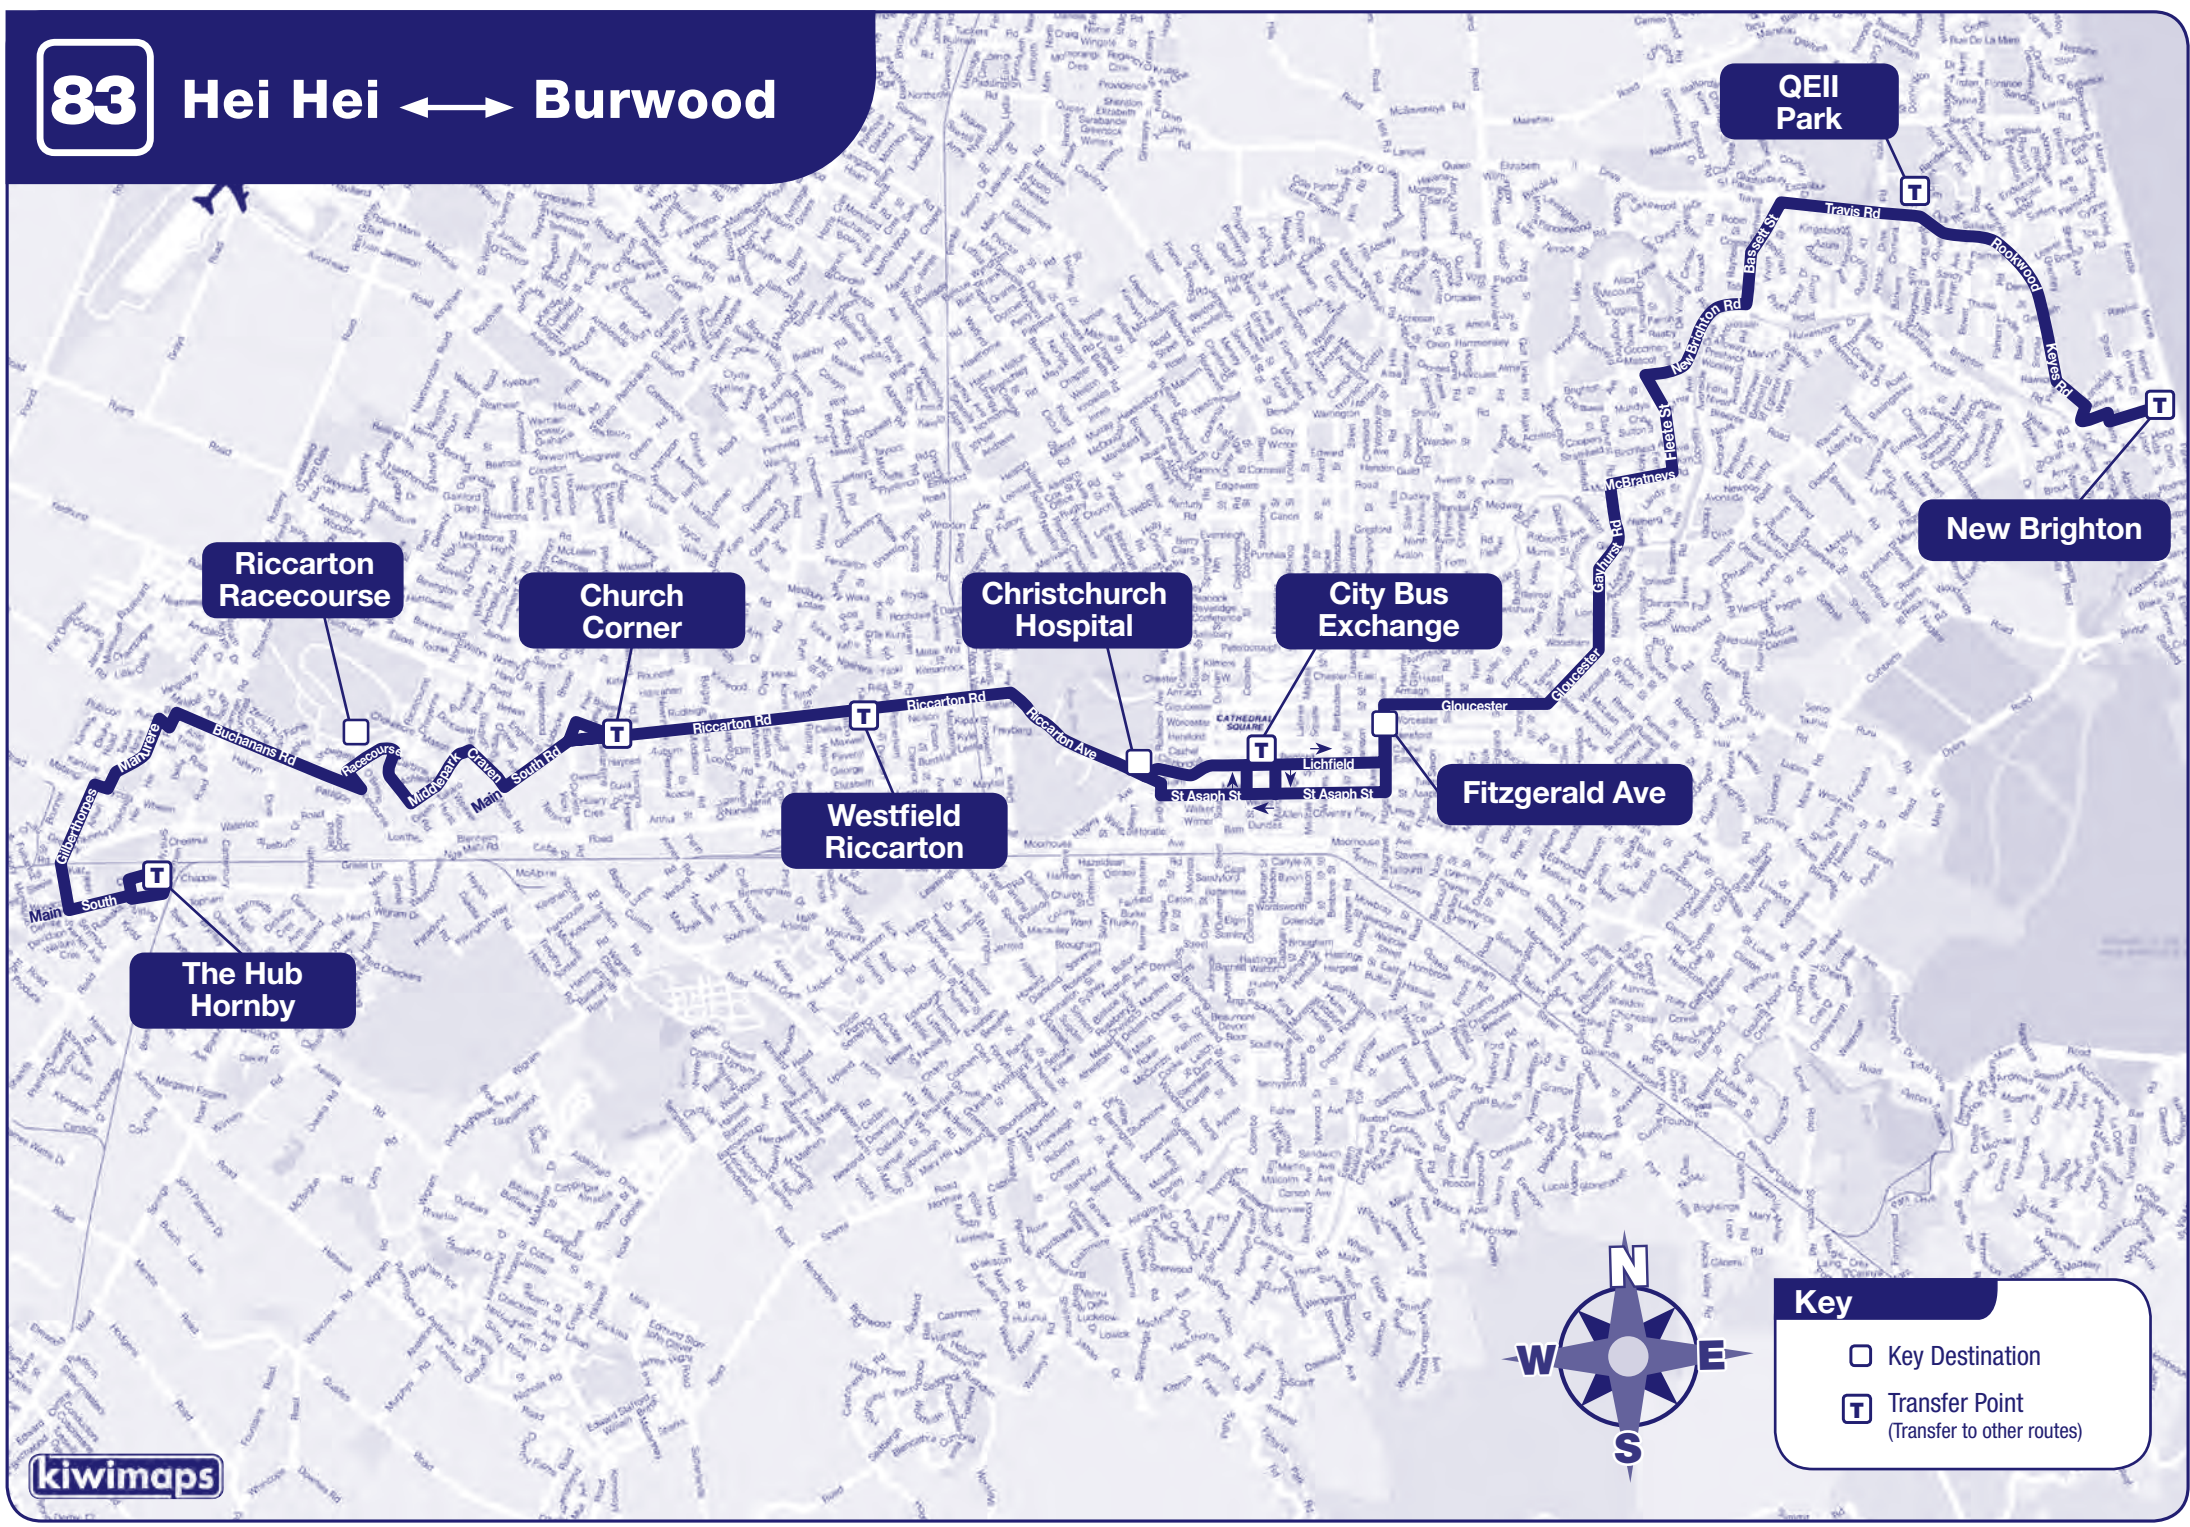

83 Hei Hei ↔ Burwood

kiwimaps

83 Hei Hei Burwood

NEW TIMETABLE
Service starts Monday 1st November 2010

Fares

- This service travels within the Christchurch Fare Zone.
- Children under 18 receive a reduced fare upon presentation of approved ID
- Children under 5 travel for free when accompanied by a fare paying passenger

Metrocard

A Metrocard saves you at least 25% off cash fares. Get yours from Metroinfo in the city Bus Exchange.

Metrocard application forms are also available online, or phone Metroinfo to have one posted to you.

Service Information

- All buses on this service have wheelchair access.
- Bike Racks fitted to all buses on this service.

Route operated by Christchurch Bus Services Ltd

The Hub Hornby	CPIT/Polytechnic
Hei Hei	North Linwood
Riccarton Racecourse	Dallington
Upper Riccarton	Burwood
Bush Inn Centre	QEII Park
Westfield Riccarton	New Brighton Beach & Pier
Christchurch Hospital	