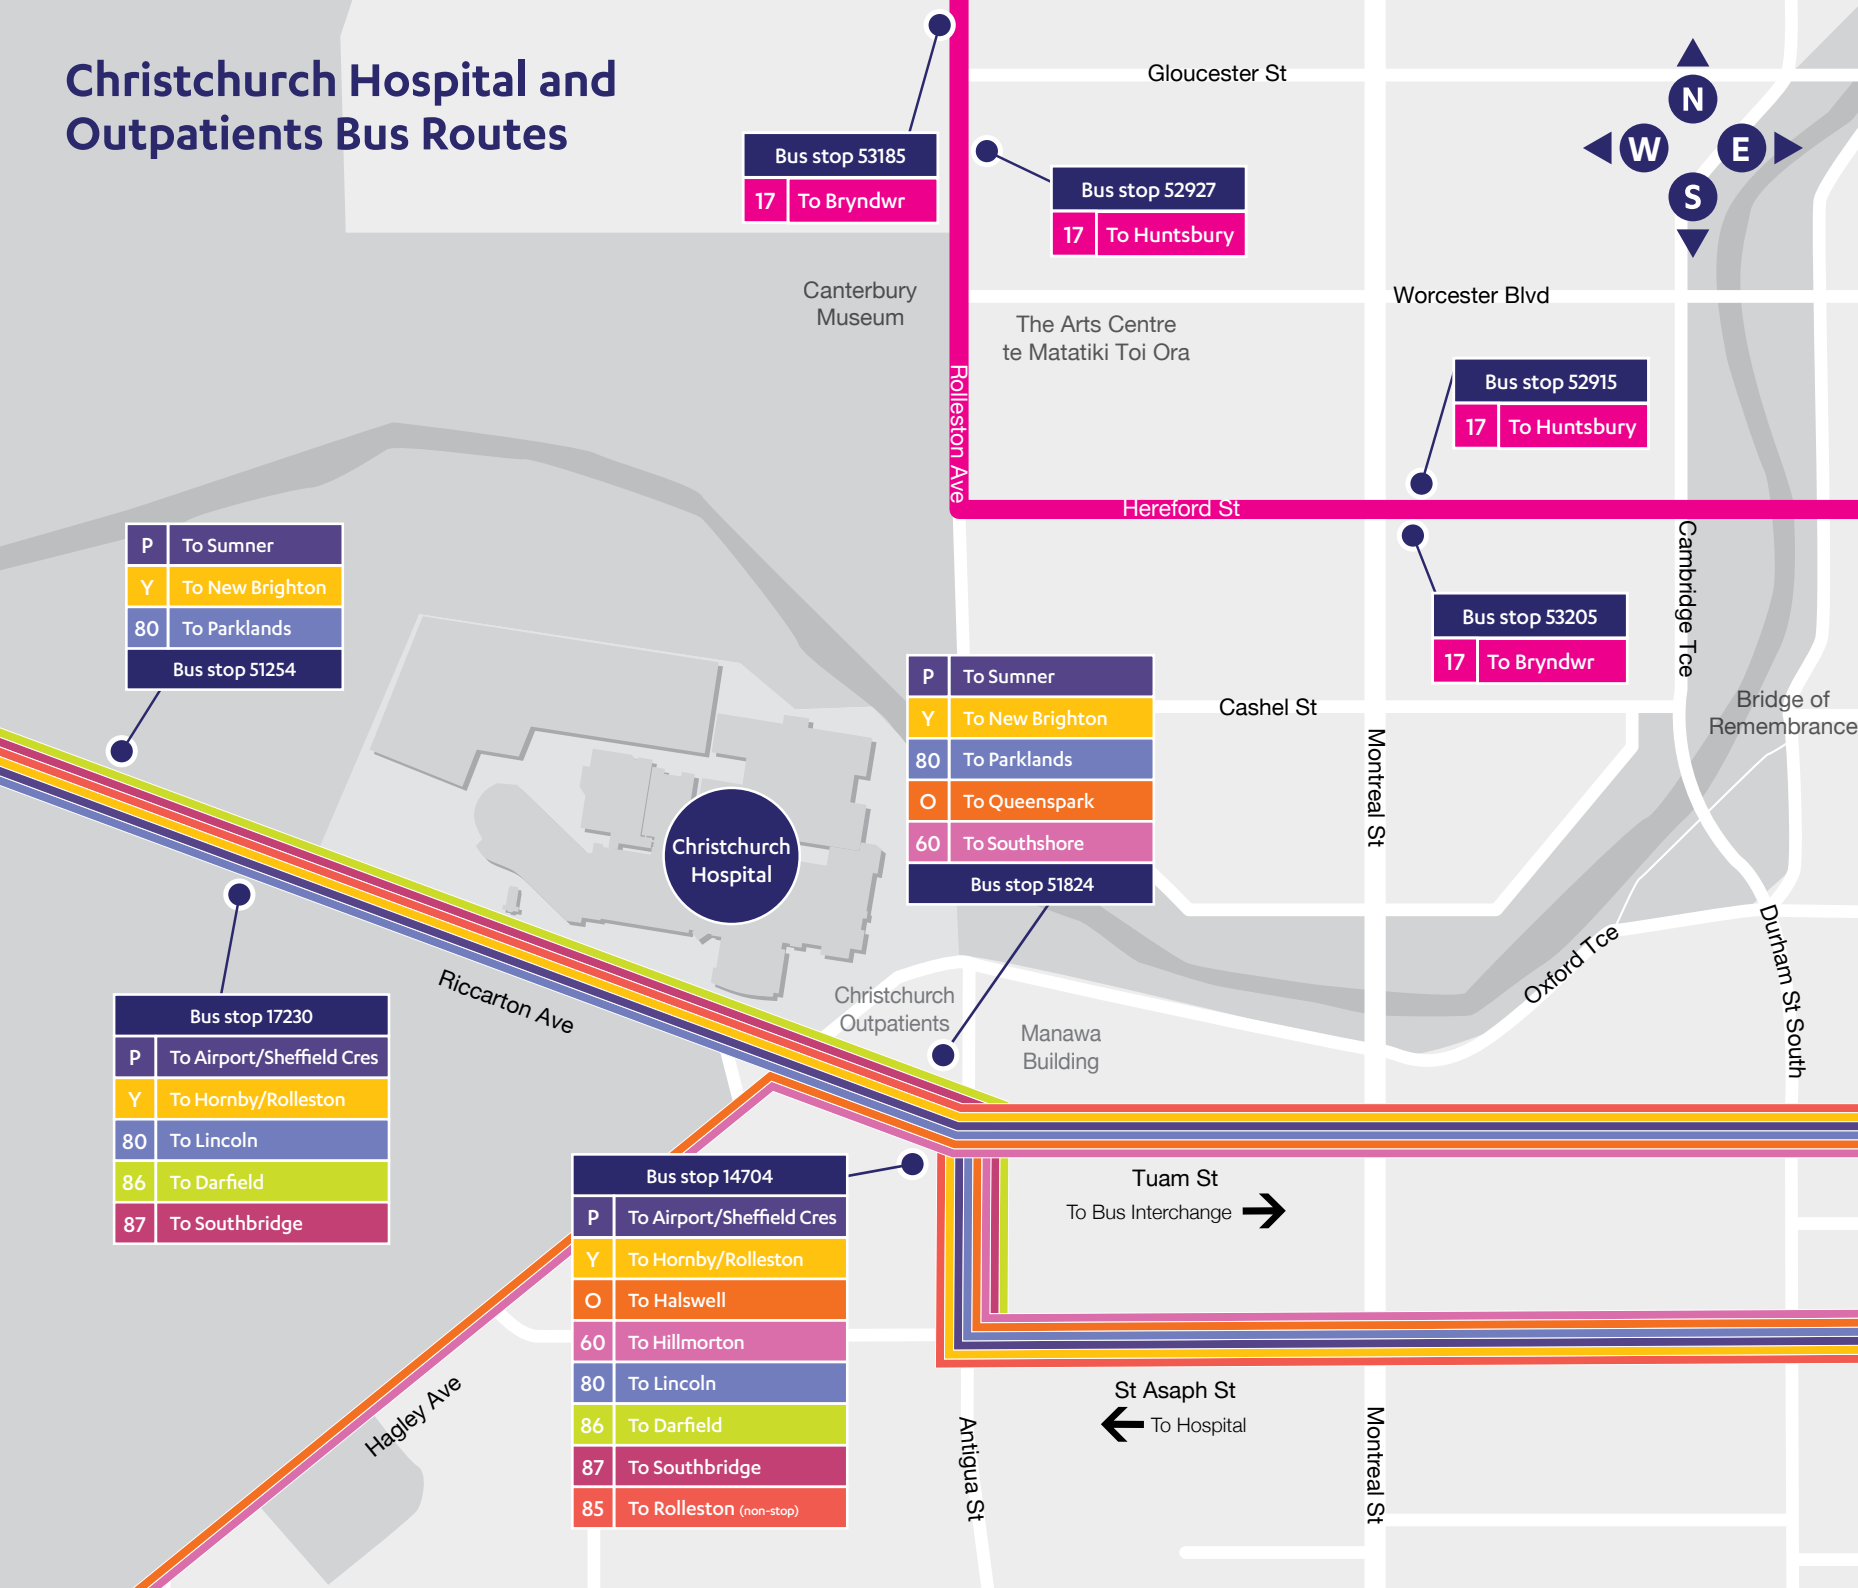

Christchurch Hospital and Outpatients Bus Routes

Bus stop 53185
17 To Bryndwr

Bus stop 52927
17 To Huntsbury

Bus stop 52915
17 To Huntsbury

Bus stop 53205
17 To Bryndwr

P To Sumner
Y To New Brighton
80 To Parklands
Bus stop 51254

P To Sumner
Y To New Brighton
80 To Parklands
O To Queenspark
60 To Southshore
Bus stop 51824

Bus stop 17230
P To Airport/Sheffield Cres
Y To Hornby/Rolleston
80 To Lincoln
86 To Darfield
87 To Southbridge

Bus stop 14704
P To Airport/Sheffield Cres
Y To Hornby/Rolleston
O To Halswell
60 To Hillmorton
80 To Lincoln
86 To Darfield
87 To Southbridge
85 To Rolleston (non-stop)

Bus routes

- Purple Line
- Yellow Line
- Orange Line
- 17 Bryndwr – Huntsbury
- 60 Hillmorton – Southshore
- 80 Lincoln – Parklands
- 85 Rolleston – City non-stop
- 86 Darfield – City
- 87 Southbridge – City
- Bus stop

All buses are accessible vehicles for wheelchairs, bicycles and pushchairs.