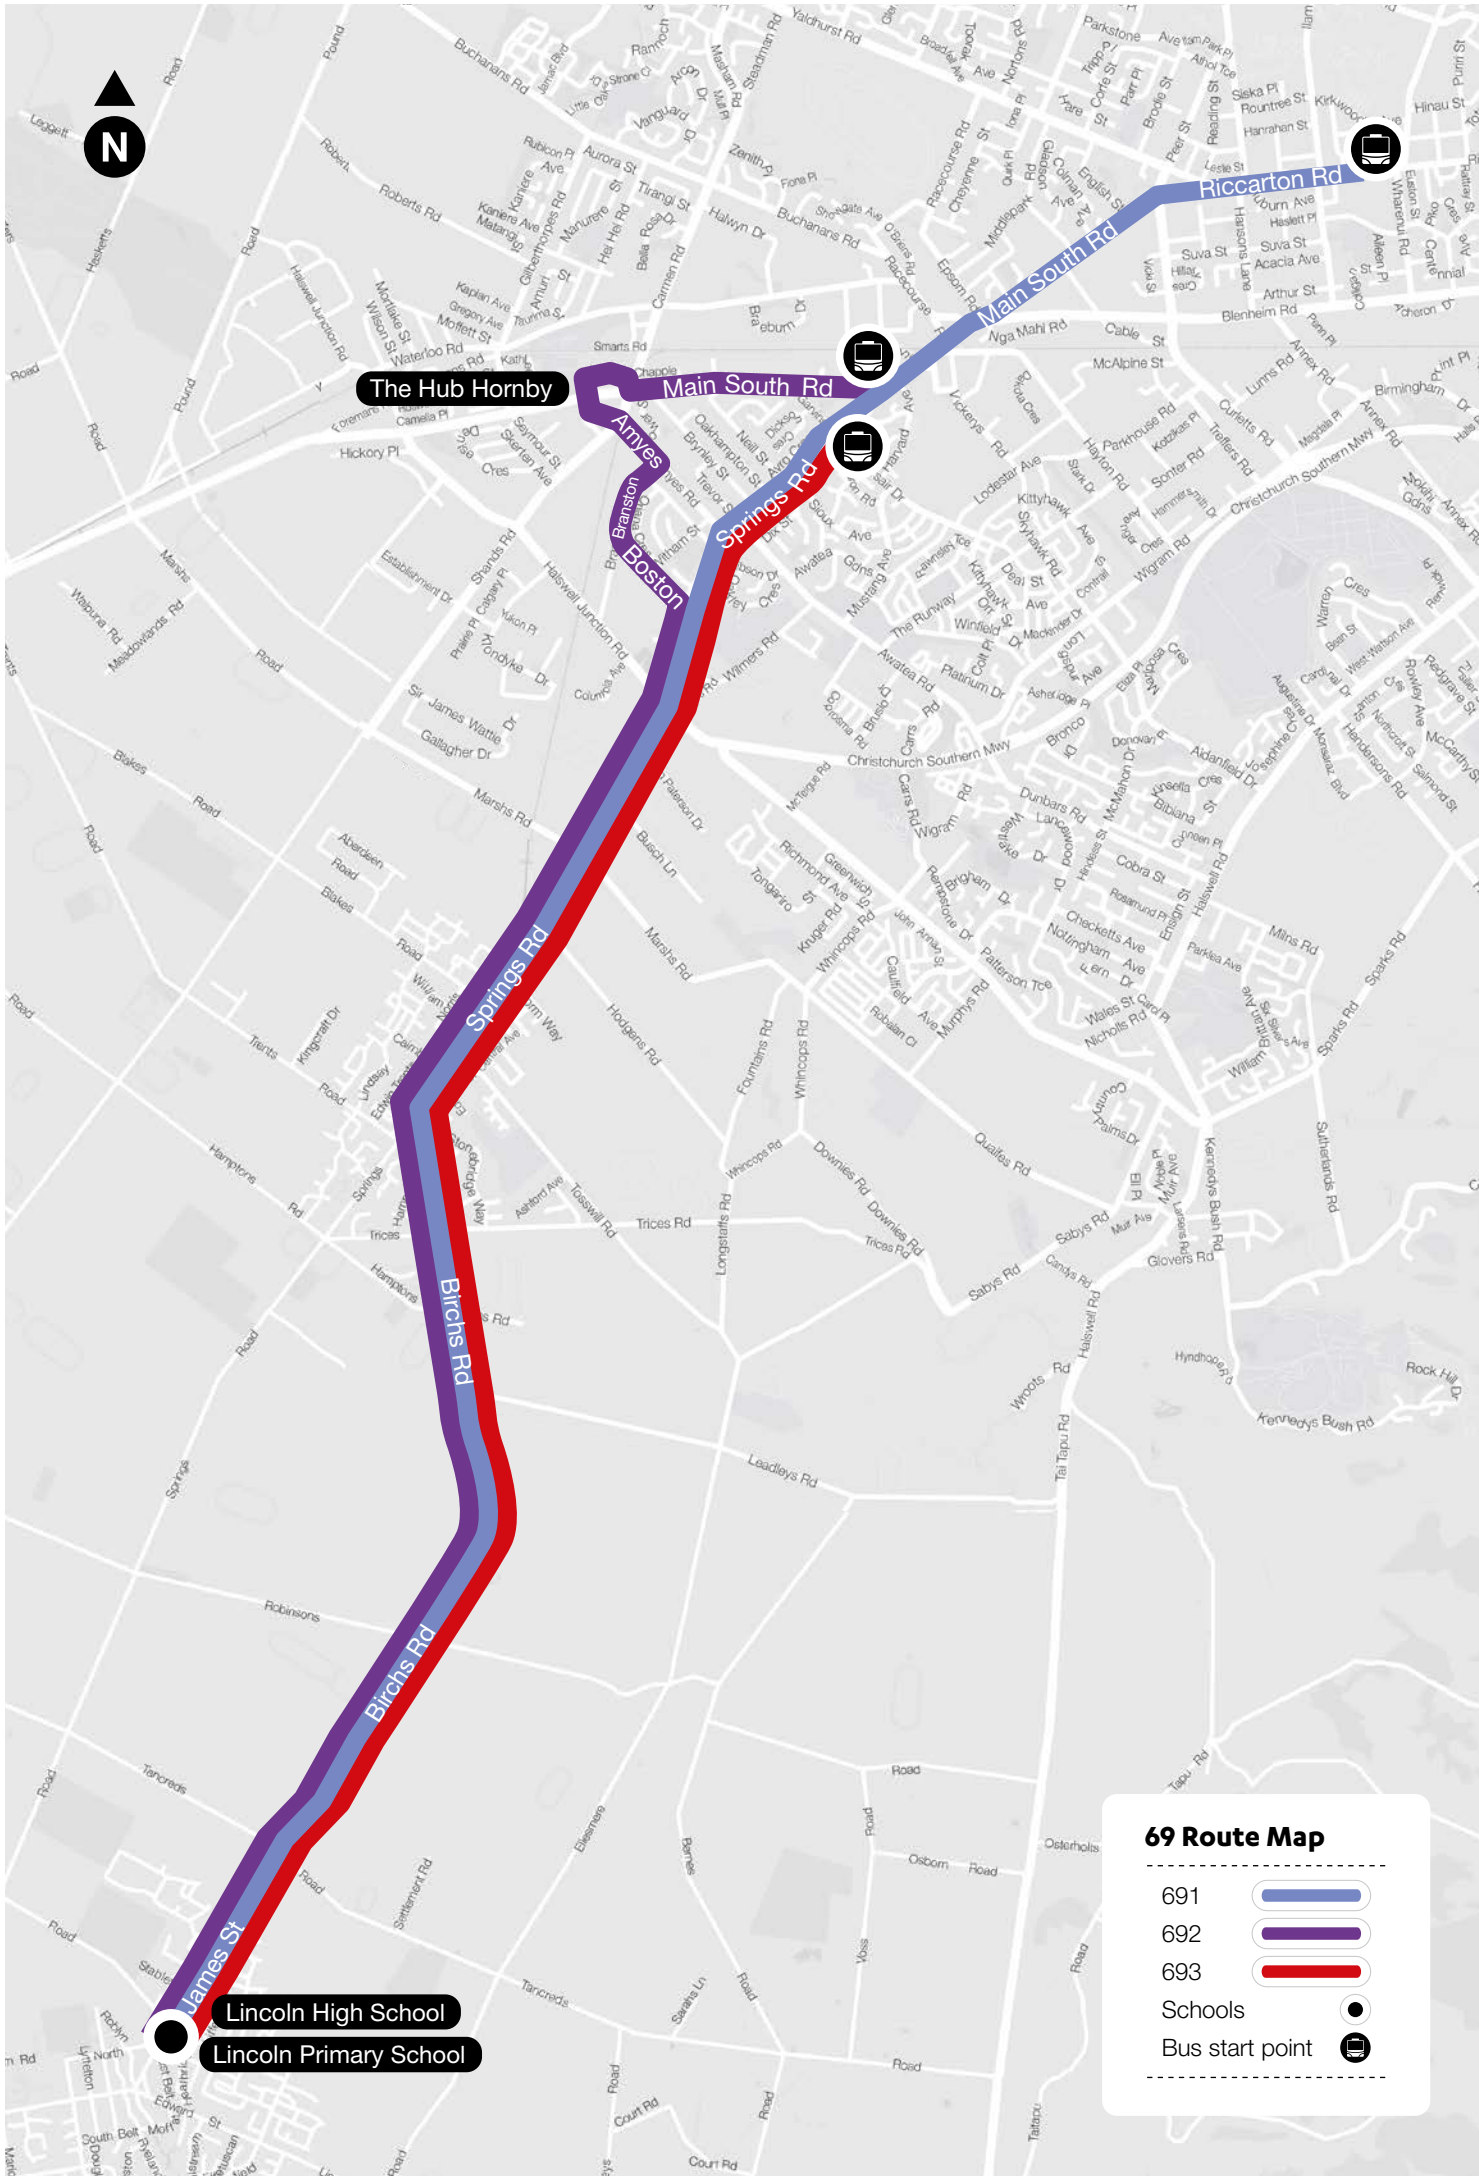

The Hub Hornby

Lincoln High School

Lincoln Primary School

69 Route Map

691

692

693

Schools

Bus start point