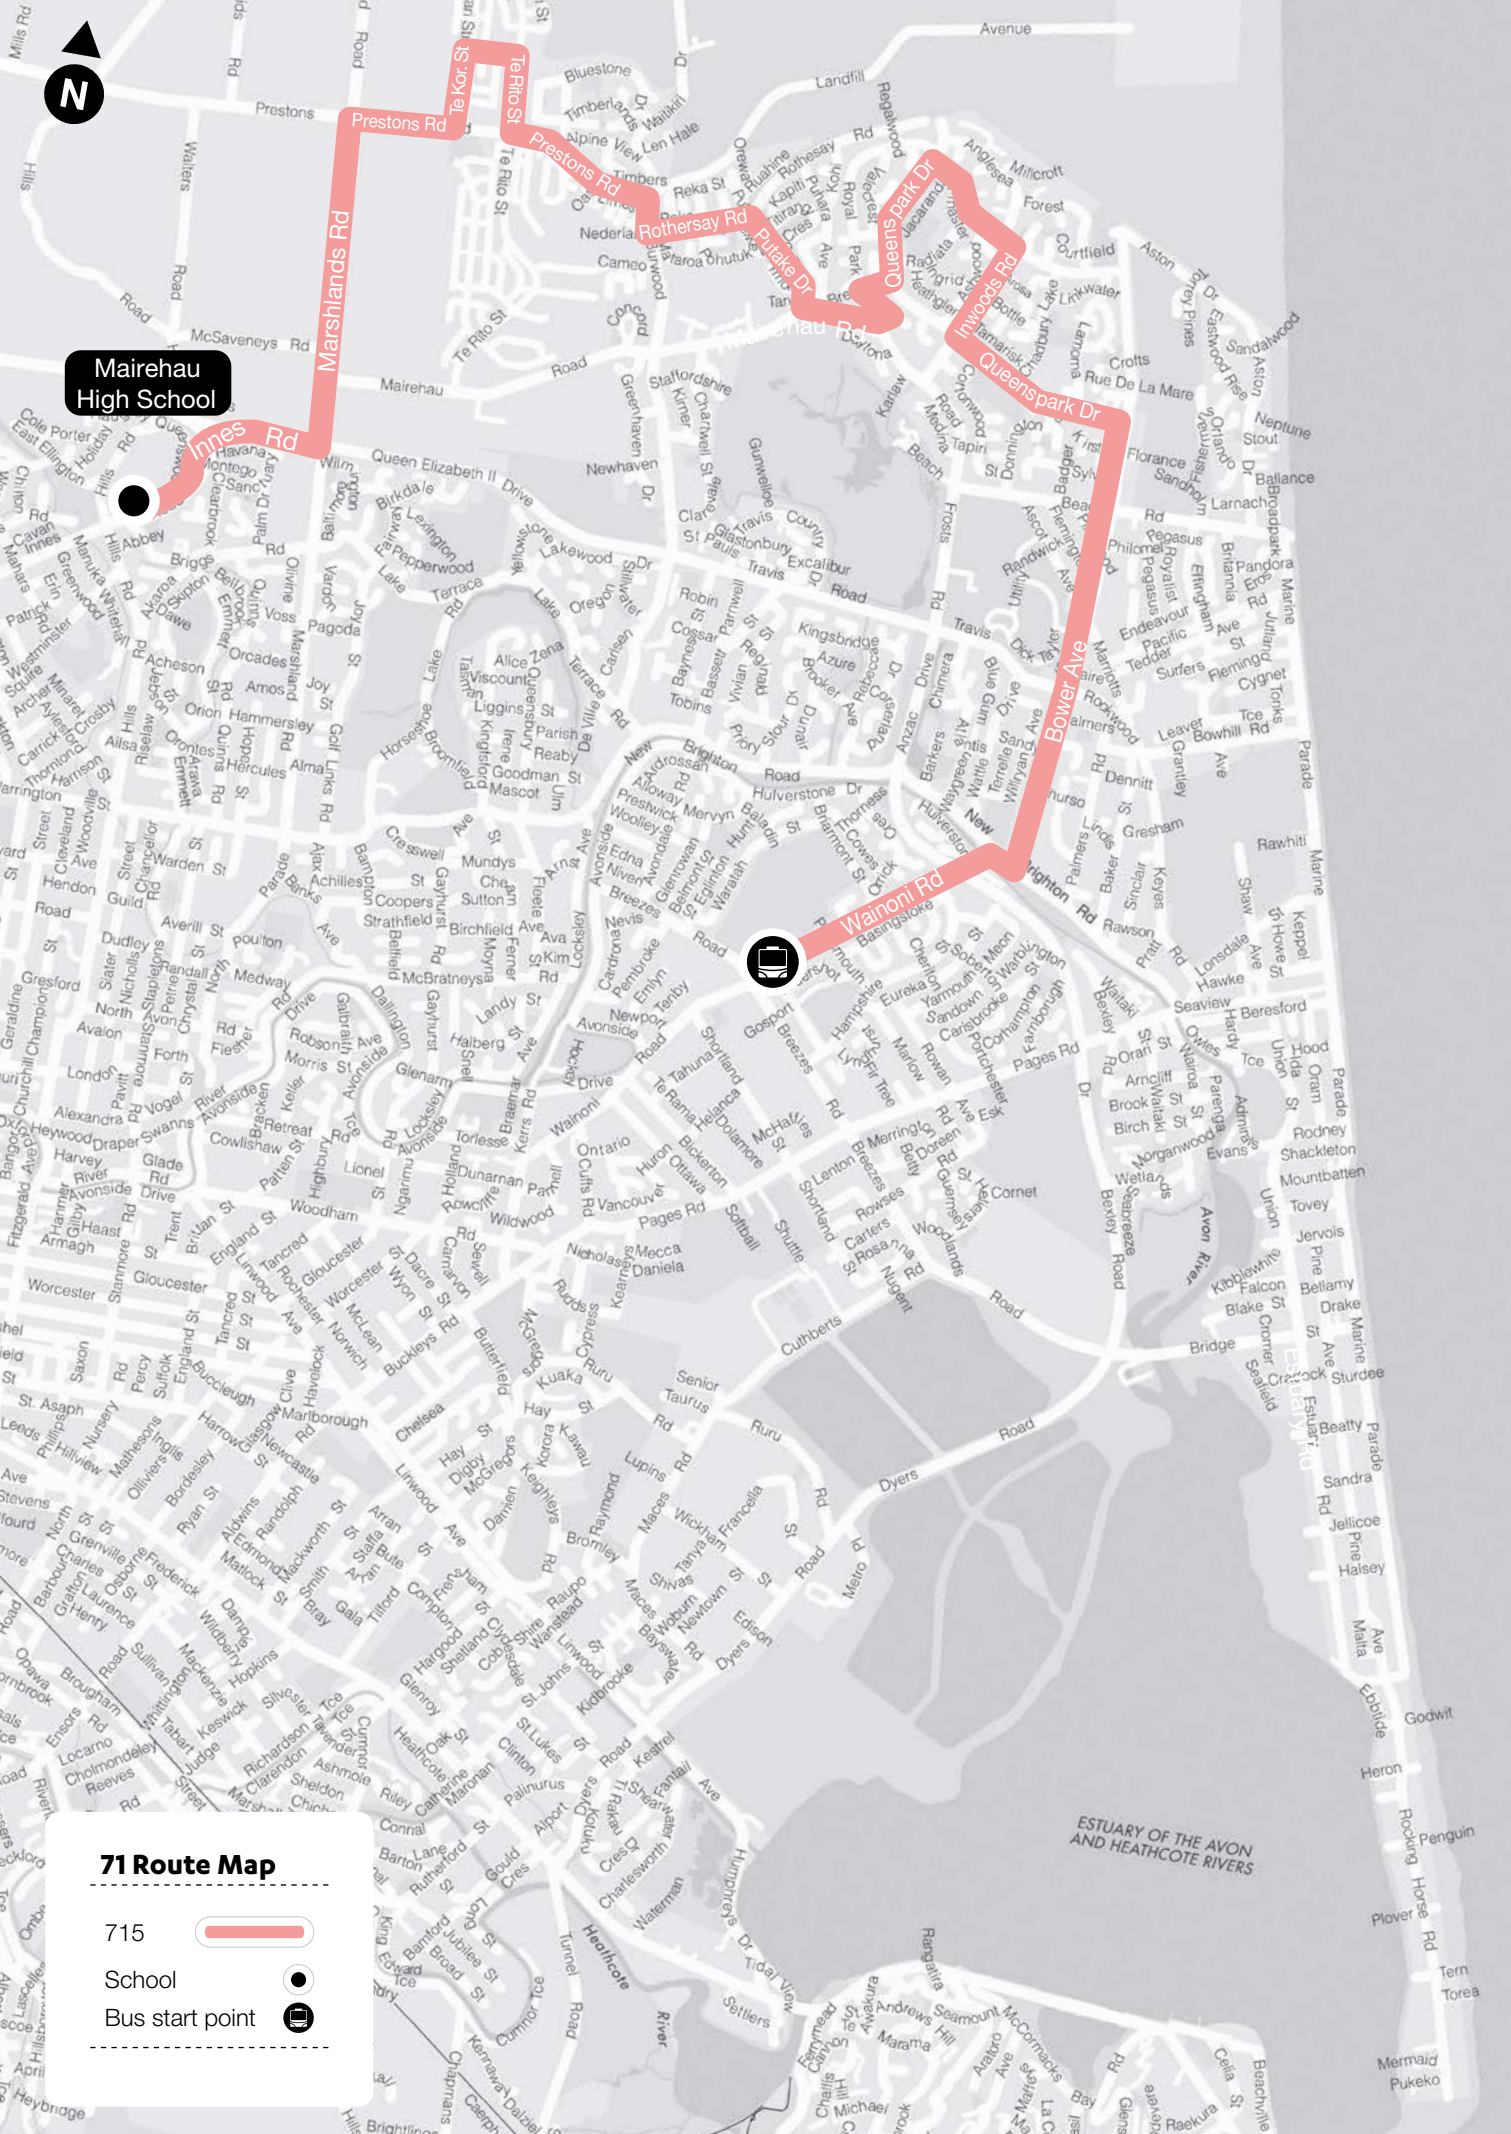

Mairehau High School

715 Queenspark & Prestons

Morning Trip	Mon-Fri	Afternoon Trip	Mon/Fri	Tue/Thur	Wed Only
Wainoni Rd (Avondale)	7.45am	Mairehau High School	2.45pm	3.00pm	2.30pm
Queenspark Dr (Queenspark)	7.55am	Te Korari St (Prestons)	3.02pm	3.17pm	2.47pm
Te Korari St (Prestons)	8.15am	Queenspark Dr (Queenspark)	3.22pm	3.37pm	3.07pm
Mairehau High School	8.30am	Wainoni Rd (Avondale)	3.32pm	3.47pm	3.17pm

Need help?

Give us a call on 366 88 55
or visit metro.co.nz

Mairehau High School

71 Route Map

715

School

Bus start point

Mairehau High School

71 Route Map

- 714 
- 715 
- School 
- Bus start point 