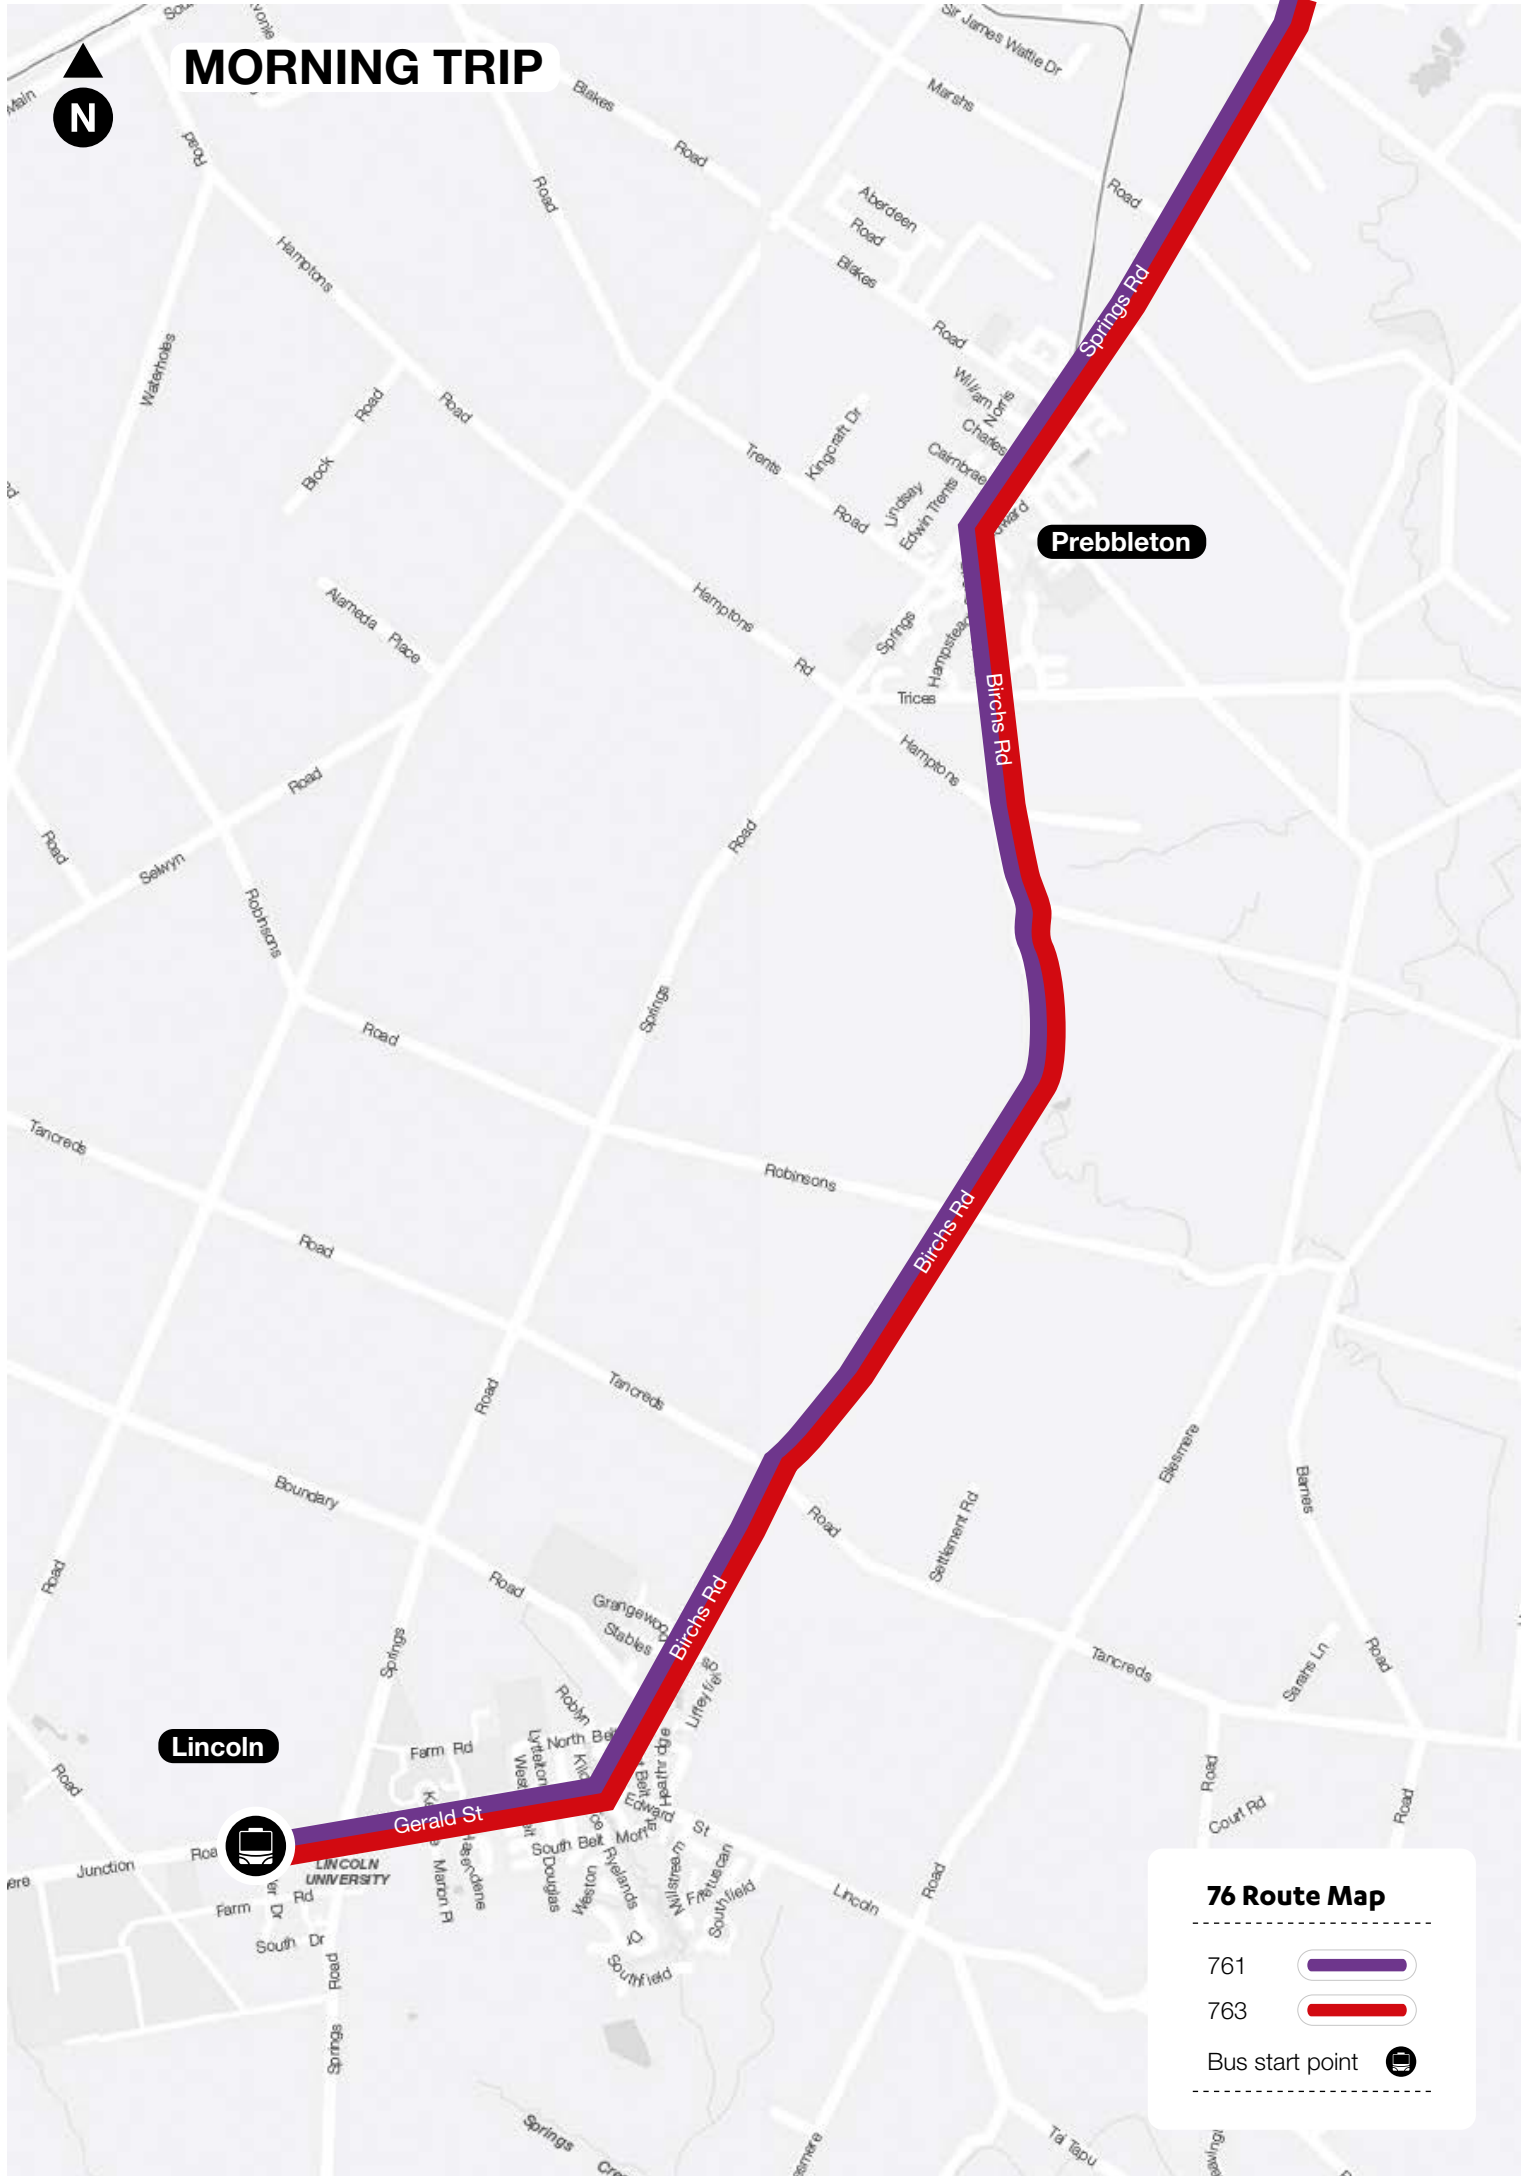

MORNING TRIP

Lincoln

Prebbleton

76 Route Map

761

763

Bus start point