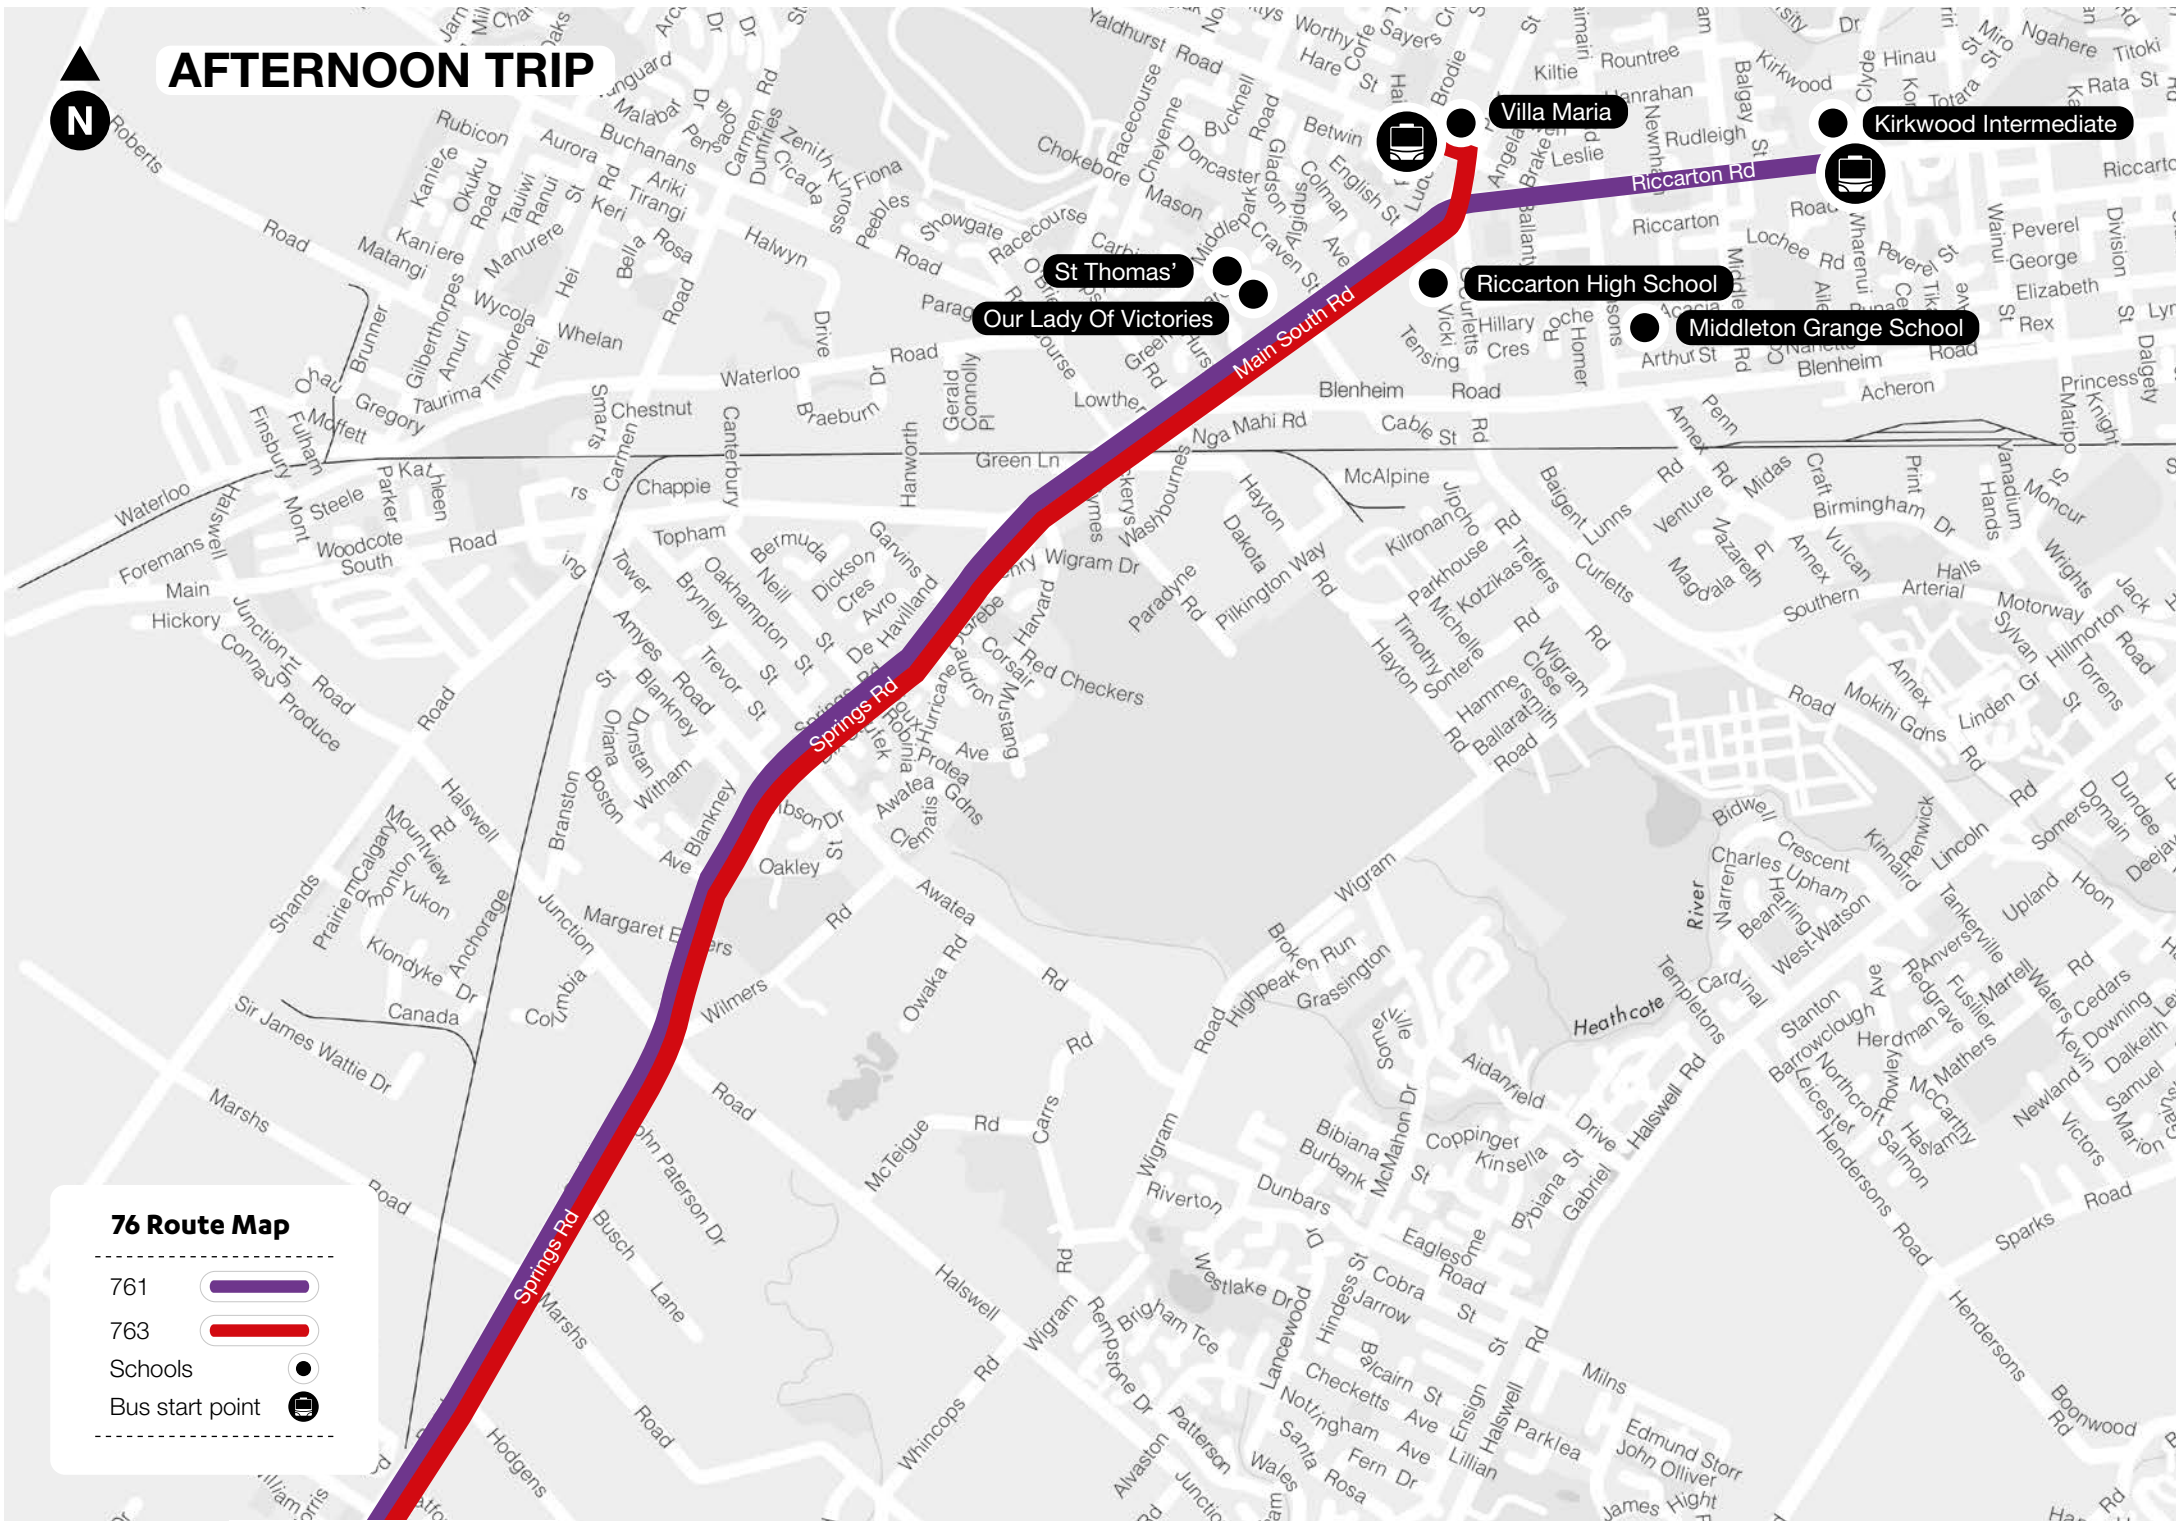

These services travel to Our Lady of Victories, St Thomas', Villa Maria College, Riccarton High School and Kirkwood Intermediate. Middleton Grange students can also use this service via the bus stops along Riccarton Rd.

Bus start point 

MORNING TRIP

76 Route Map

761 

763 

Schools 

AFTERNOON TRIP

Villa Maria

76 Route Map

761

763

Schools

Bus start point

AFTERNOON TRIP

Prebbleton

Lincoln

76 Route Map

761 

763 