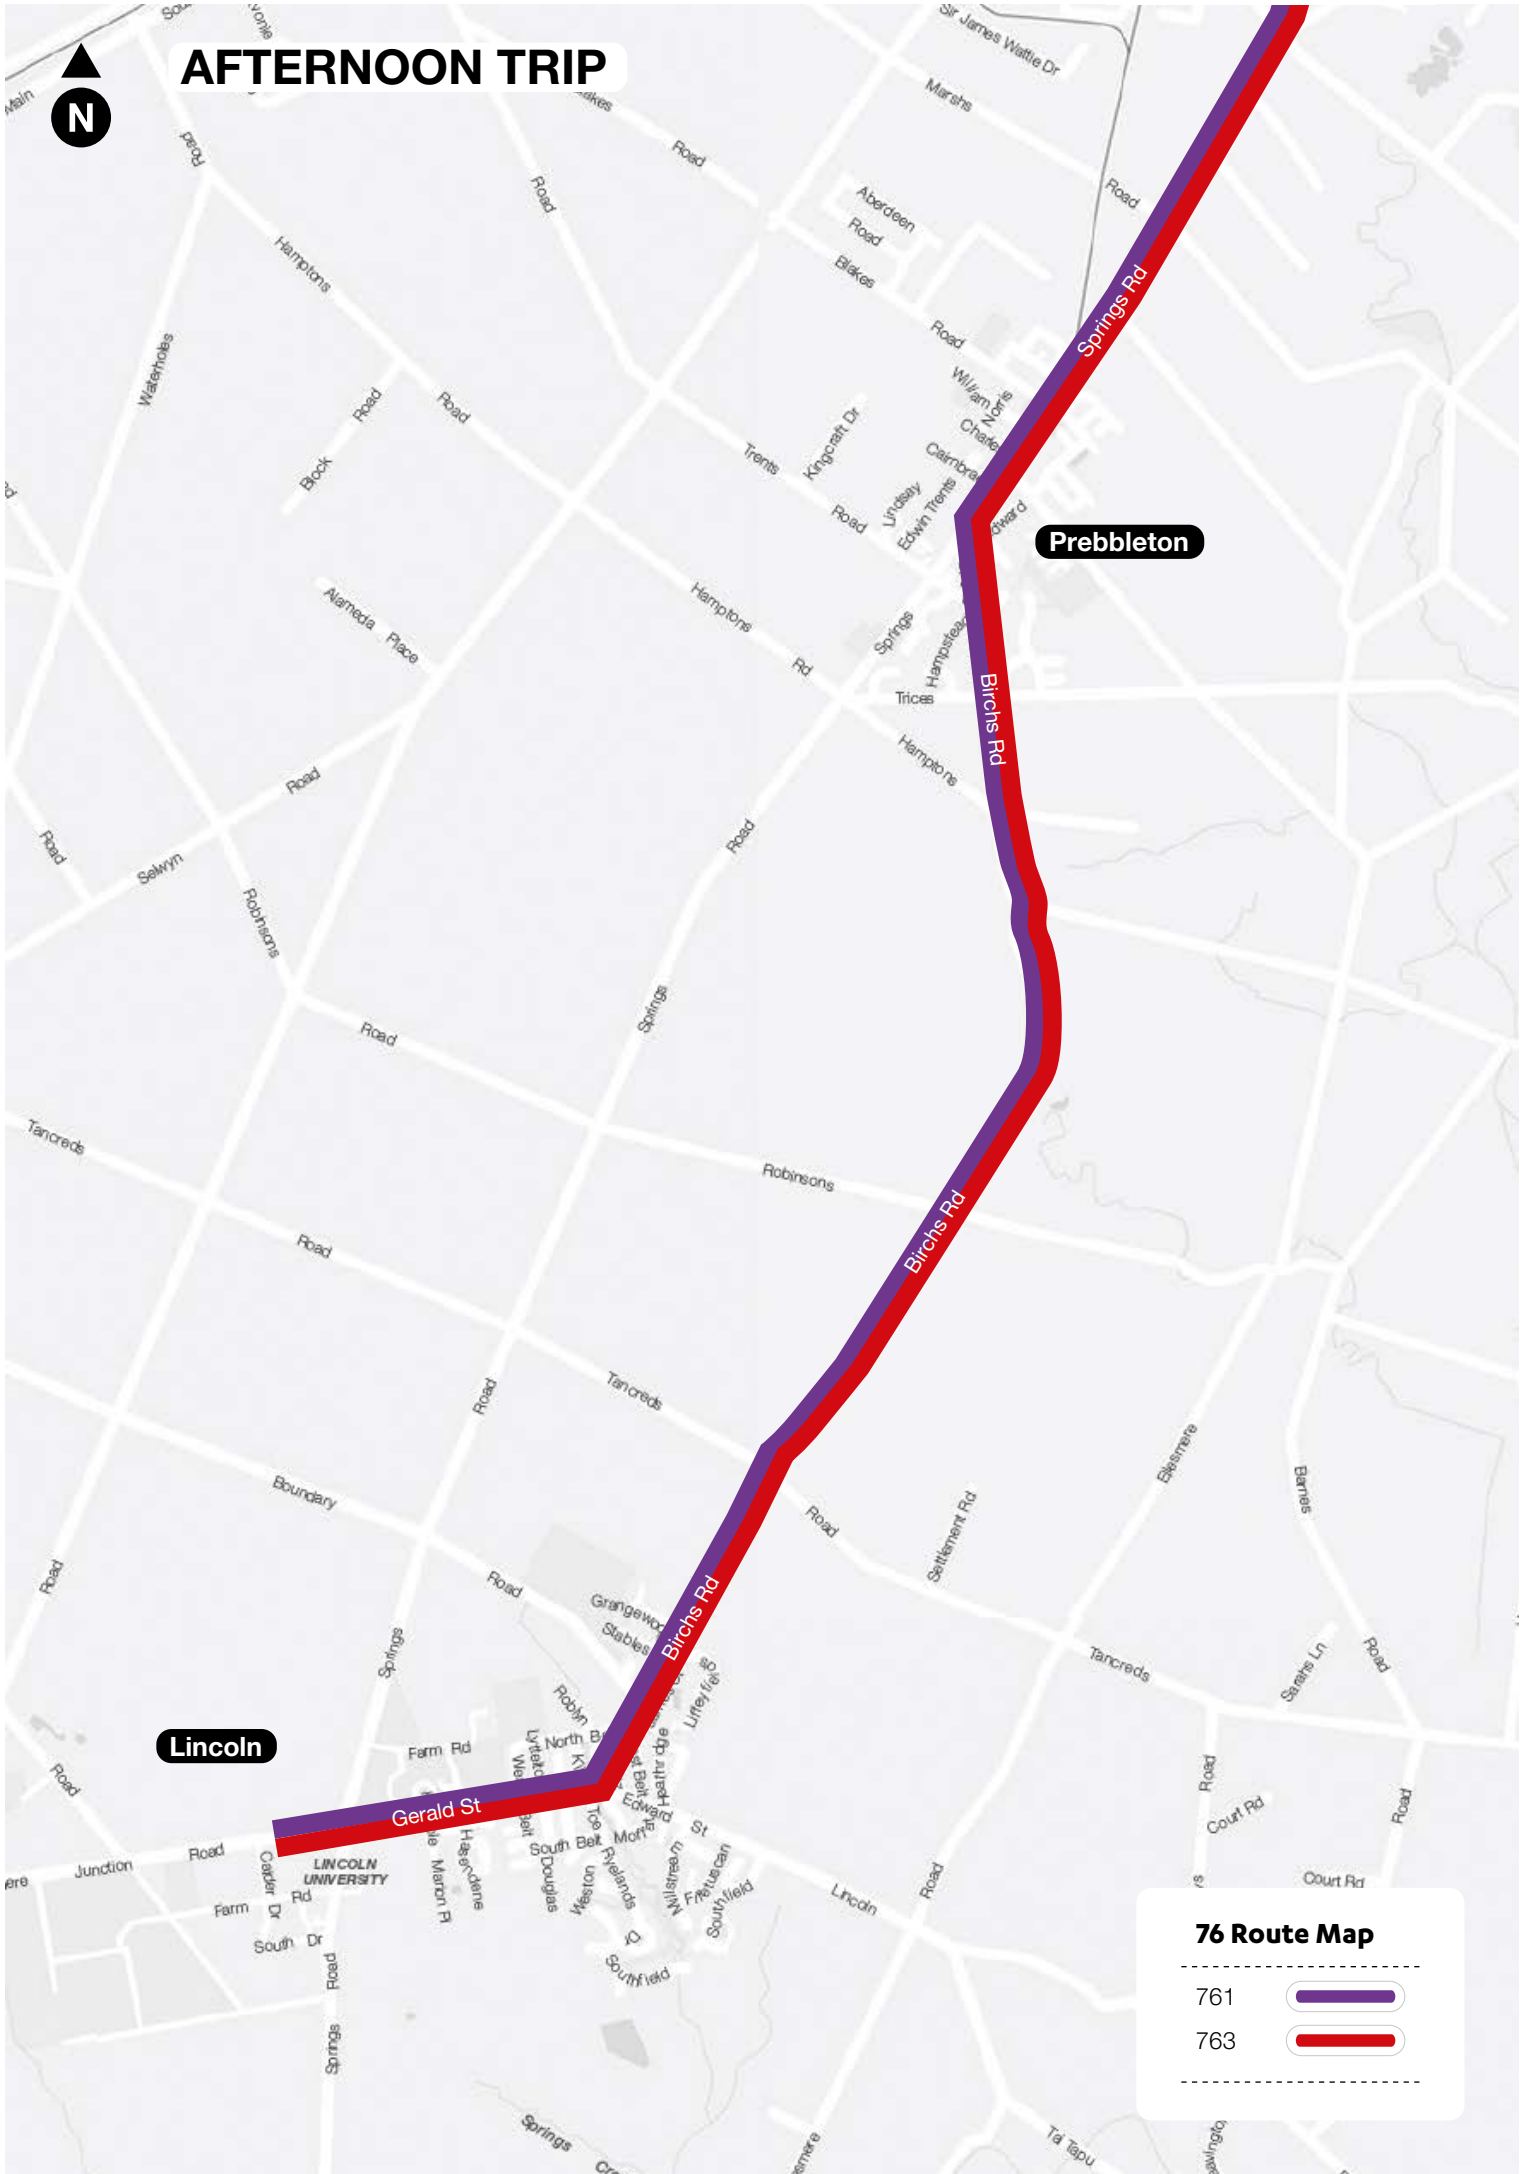

Lincoln To Upper Riccarton Schools

761 Lincoln to Upper Riccarton Schools

Morning Trip	Mon-Fri	Afternoon Trip	Mon-Fri
Lincoln University	7.35am	Kirkwood Intermediate	3.05pm
Trices Rd/Birchs Rd (Prebbleton)	7.45am	Church Corner (Riccarton Rd)	3.10pm
Main South Rd (Riccarton High School)	8.15am	Main South Rd	3.13pm
Kirkwood Intermediate	8.25am	Prebbleton Shops	3.26pm
		Lincoln University	3.45pm

76 Route Map

761

763

Schools

Bus start point

AFTERNOON TRIP

Prebbleton

Lincoln

76 Route Map

761 

763 