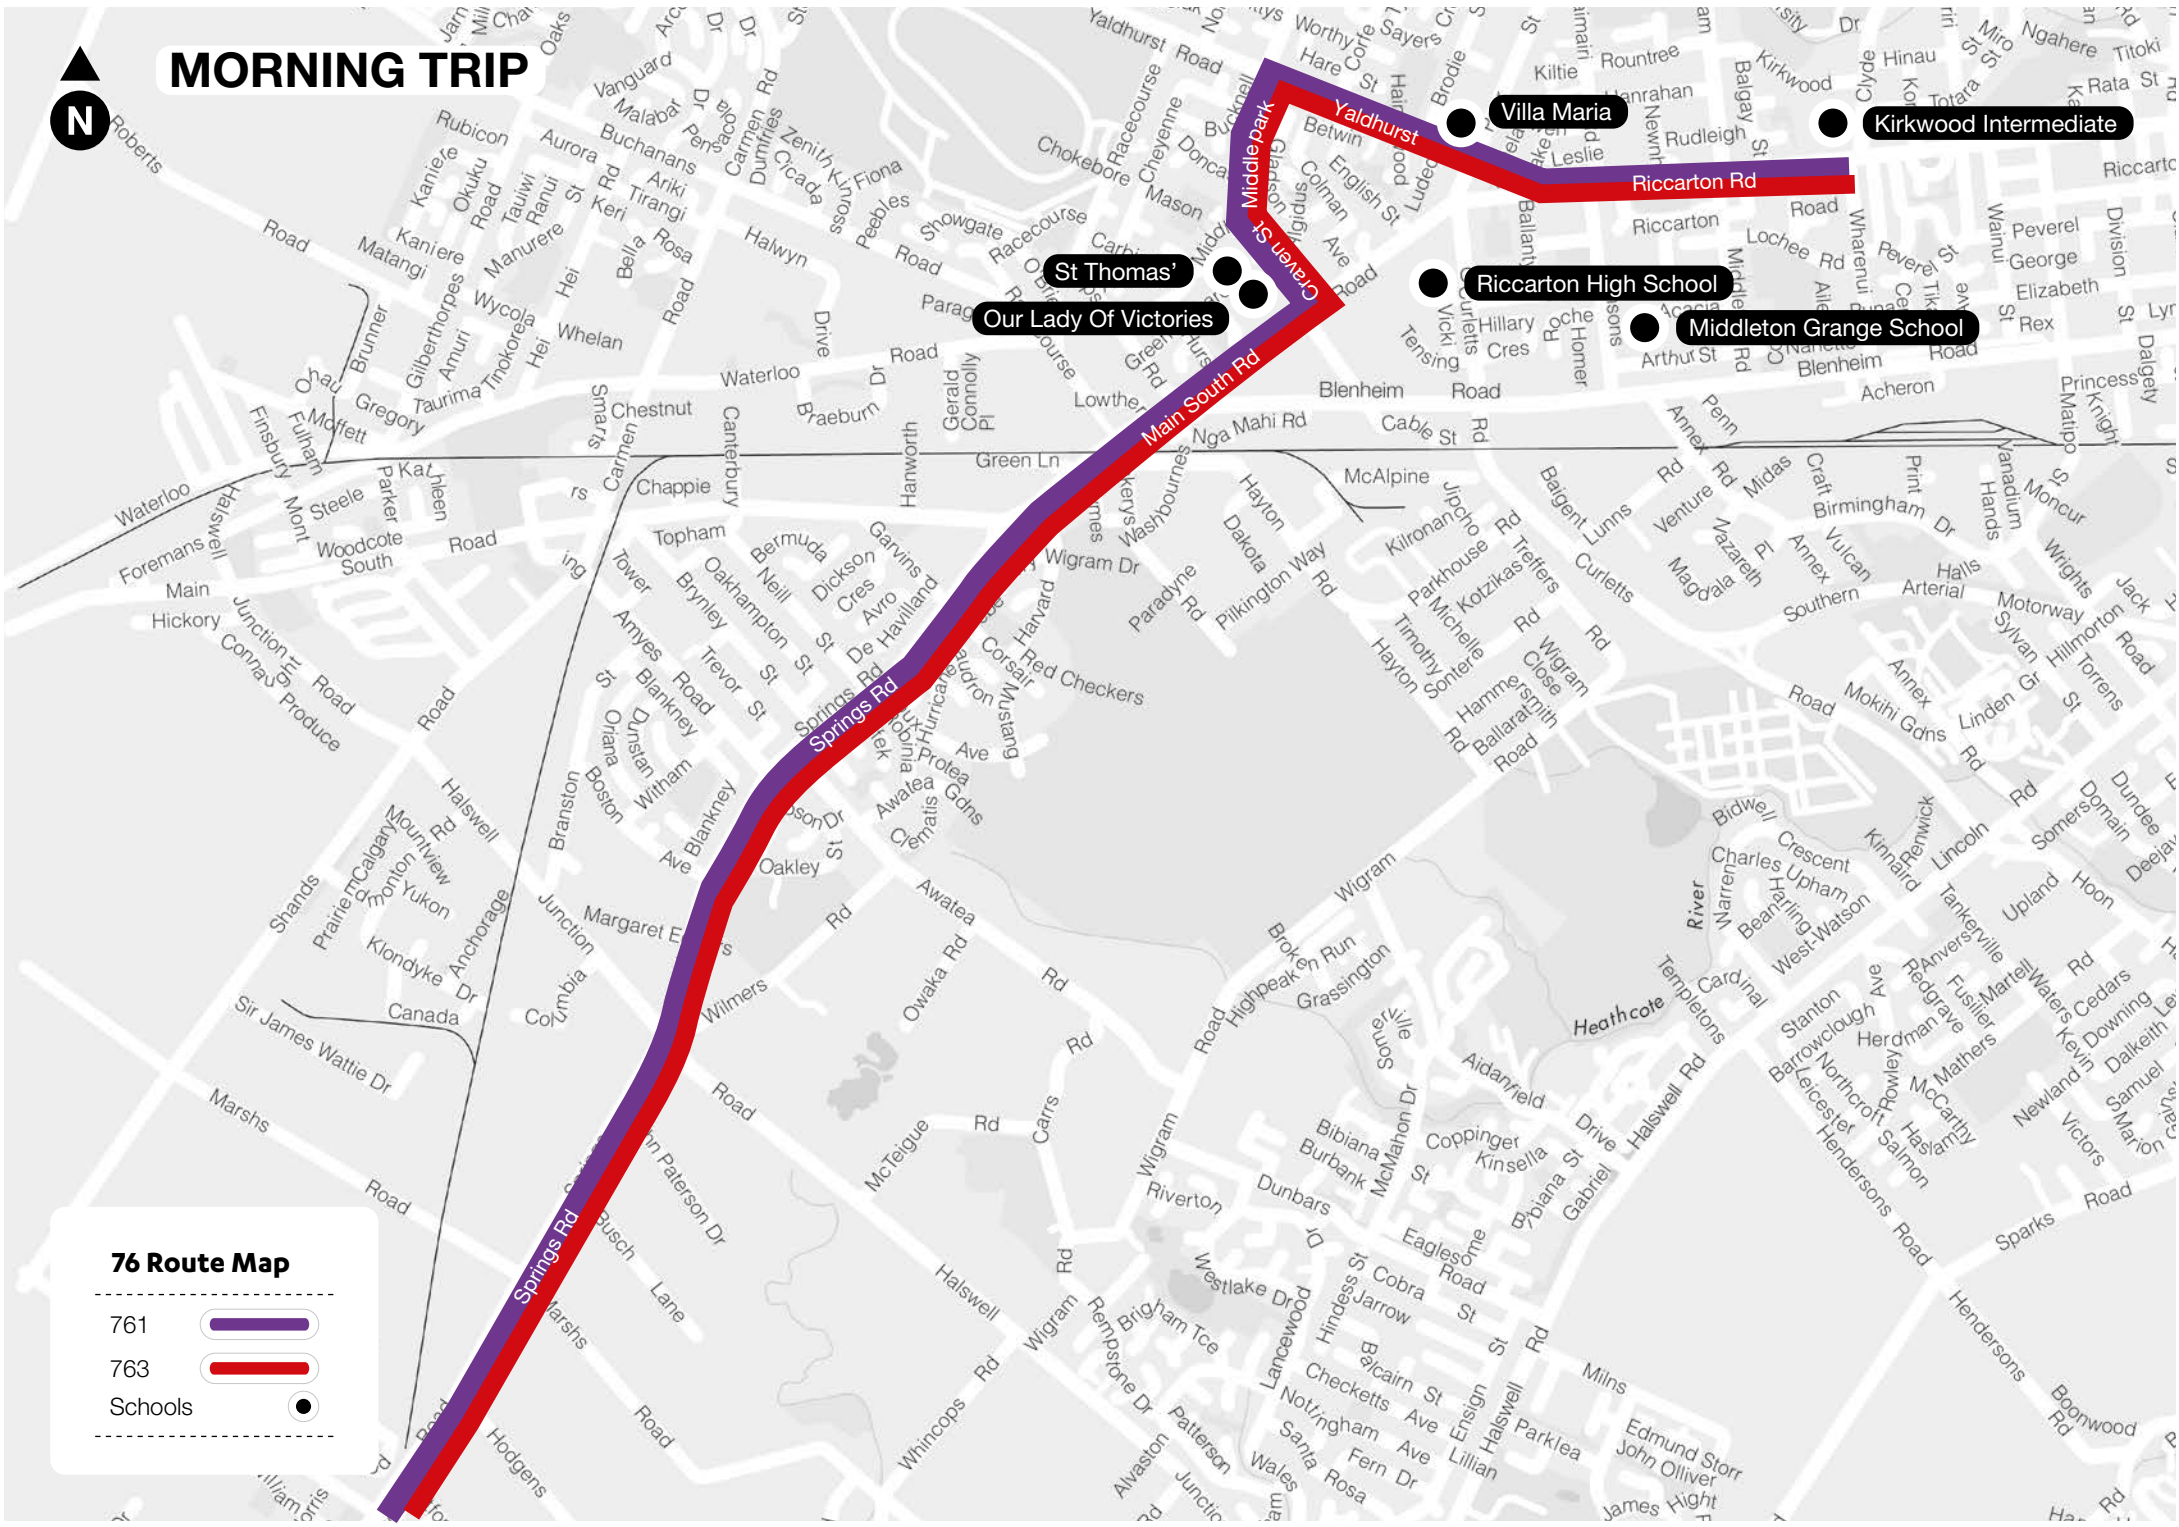

These services travel to Our Lady of Victories, St Thomas', Villa Maria College, Riccarton High School and Kirkwood Intermediate. Middleton Grange students can also use this service via the bus stops along Riccarton Rd.

Need help?

Give us a call on 366 88 55
or visit metro.co.nz

MORNING TRIP

Lincoln

Prebbleton

76 Route Map

761 

763 

Bus start point 

MORNING TRIP

76 Route Map

761 

763 

Schools 

AFTERNOON TRIP

Villa Maria

76 Route Map

761

763

Schools

Bus start point

AFTERNOON TRIP

Prebbleton

Lincoln