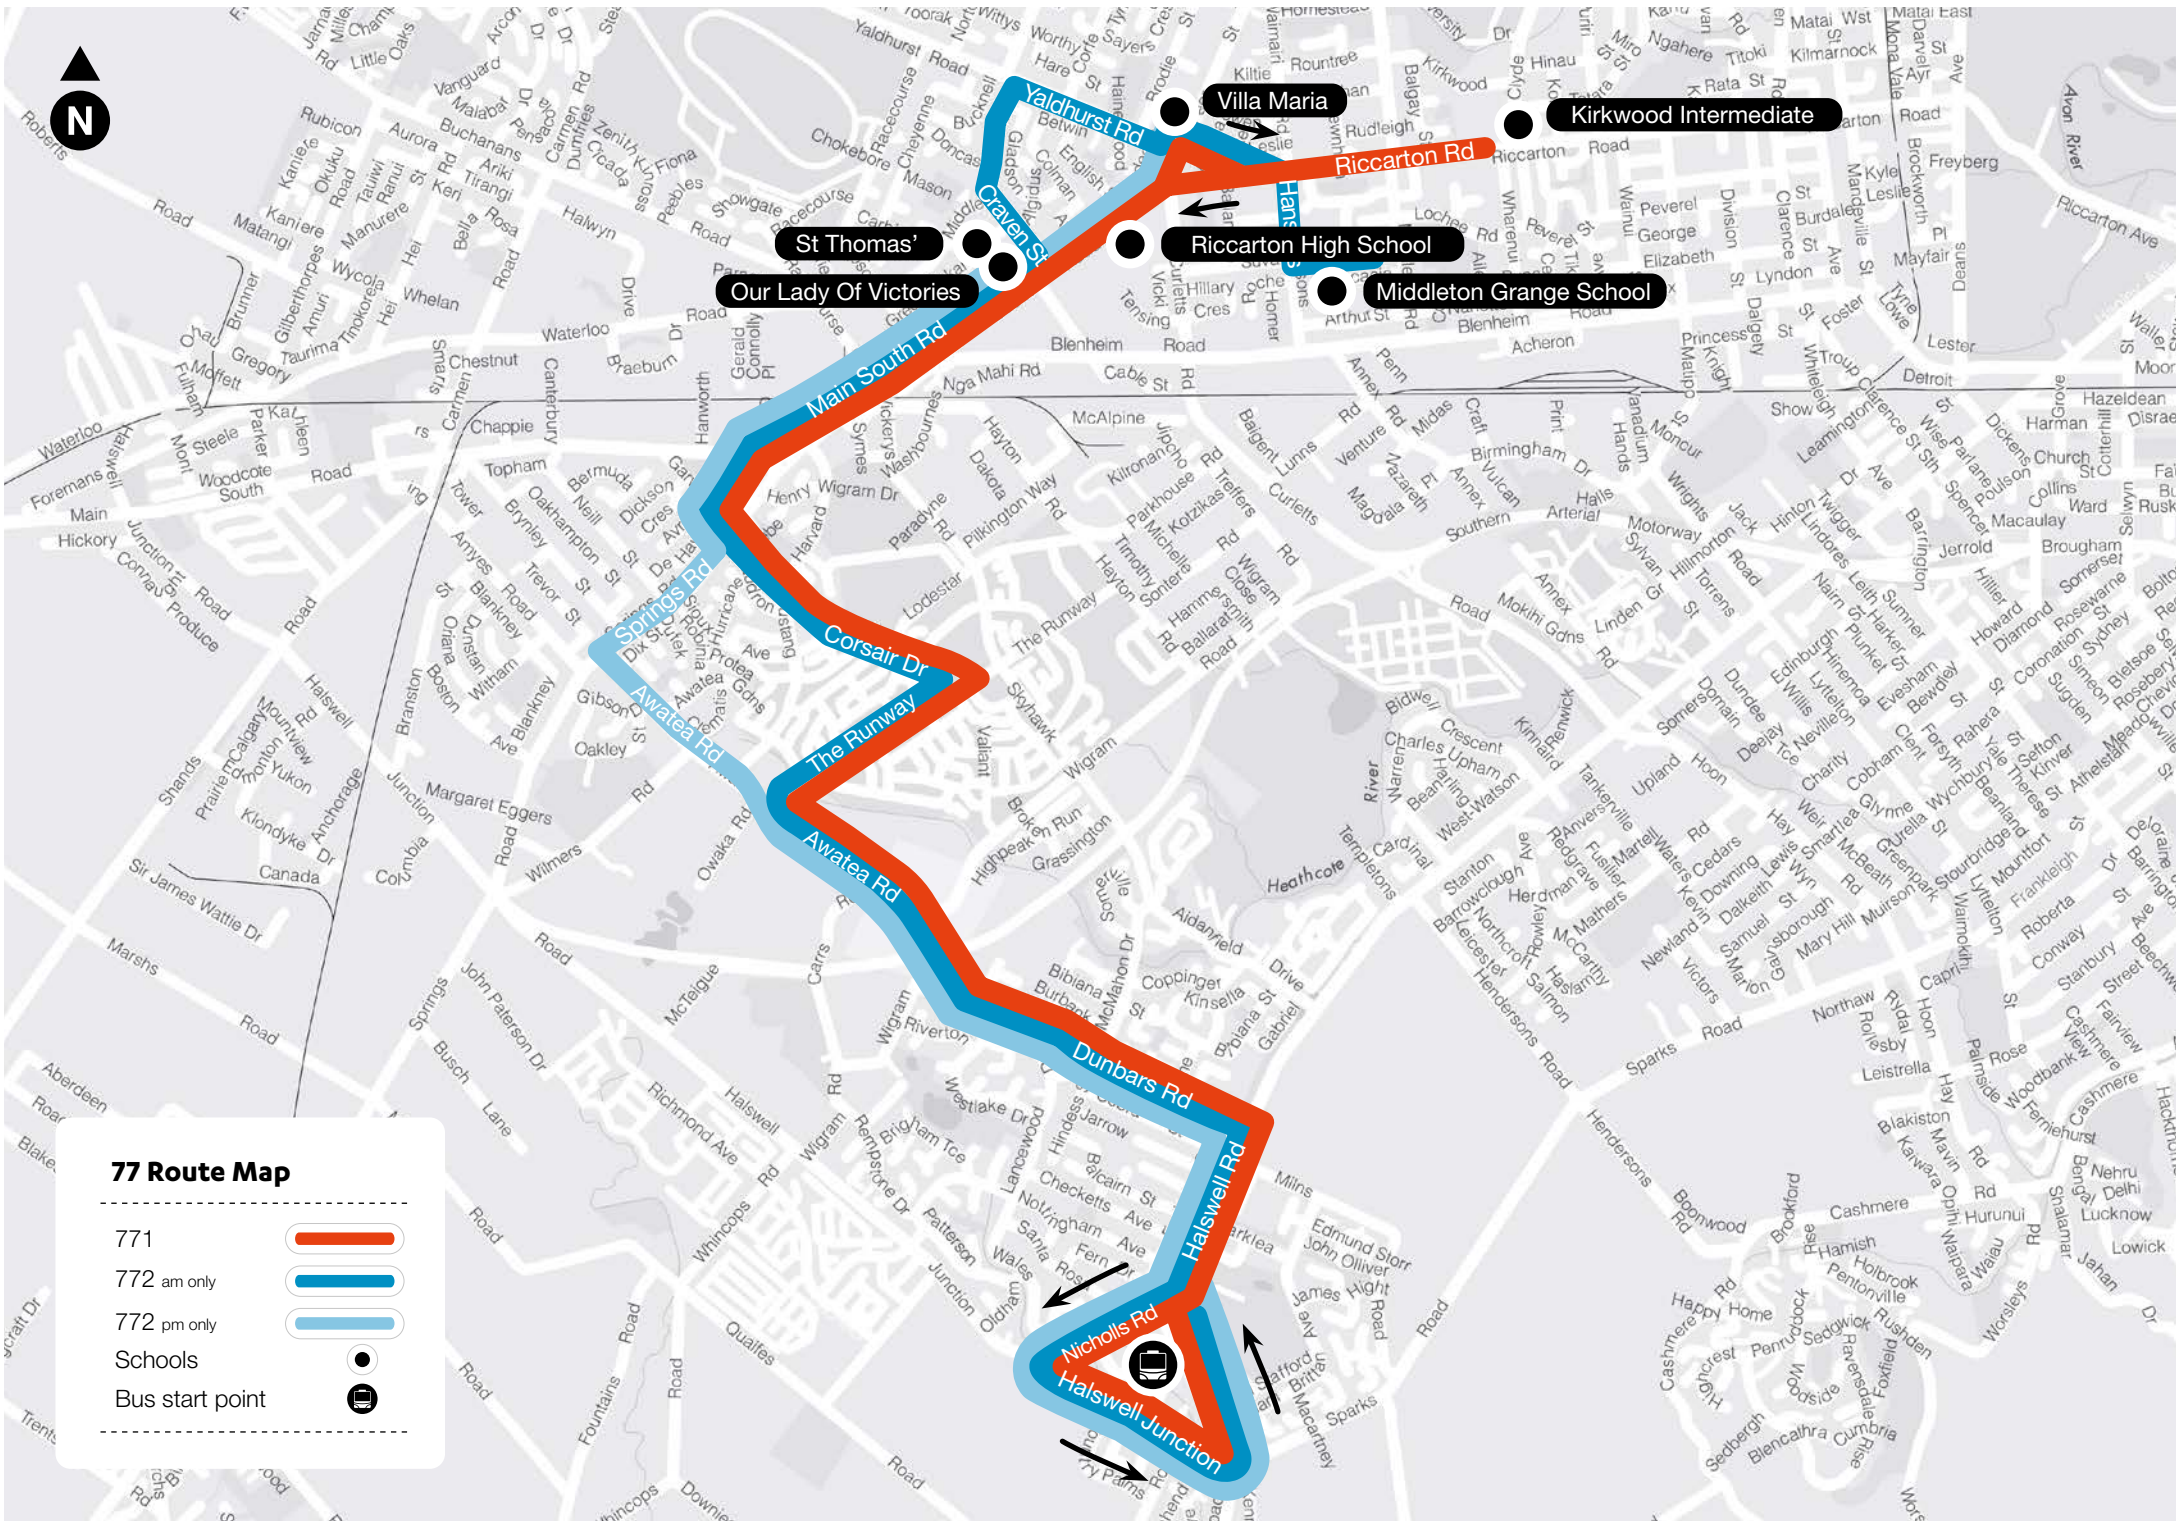

St Thomas'
Our Lady Of Victories

Villa Maria

Kirkwood Intermediate

Riccarton High School

Middleton Grange School

77 Route Map

771

772 am only

772 pm only

Schools

Bus start point