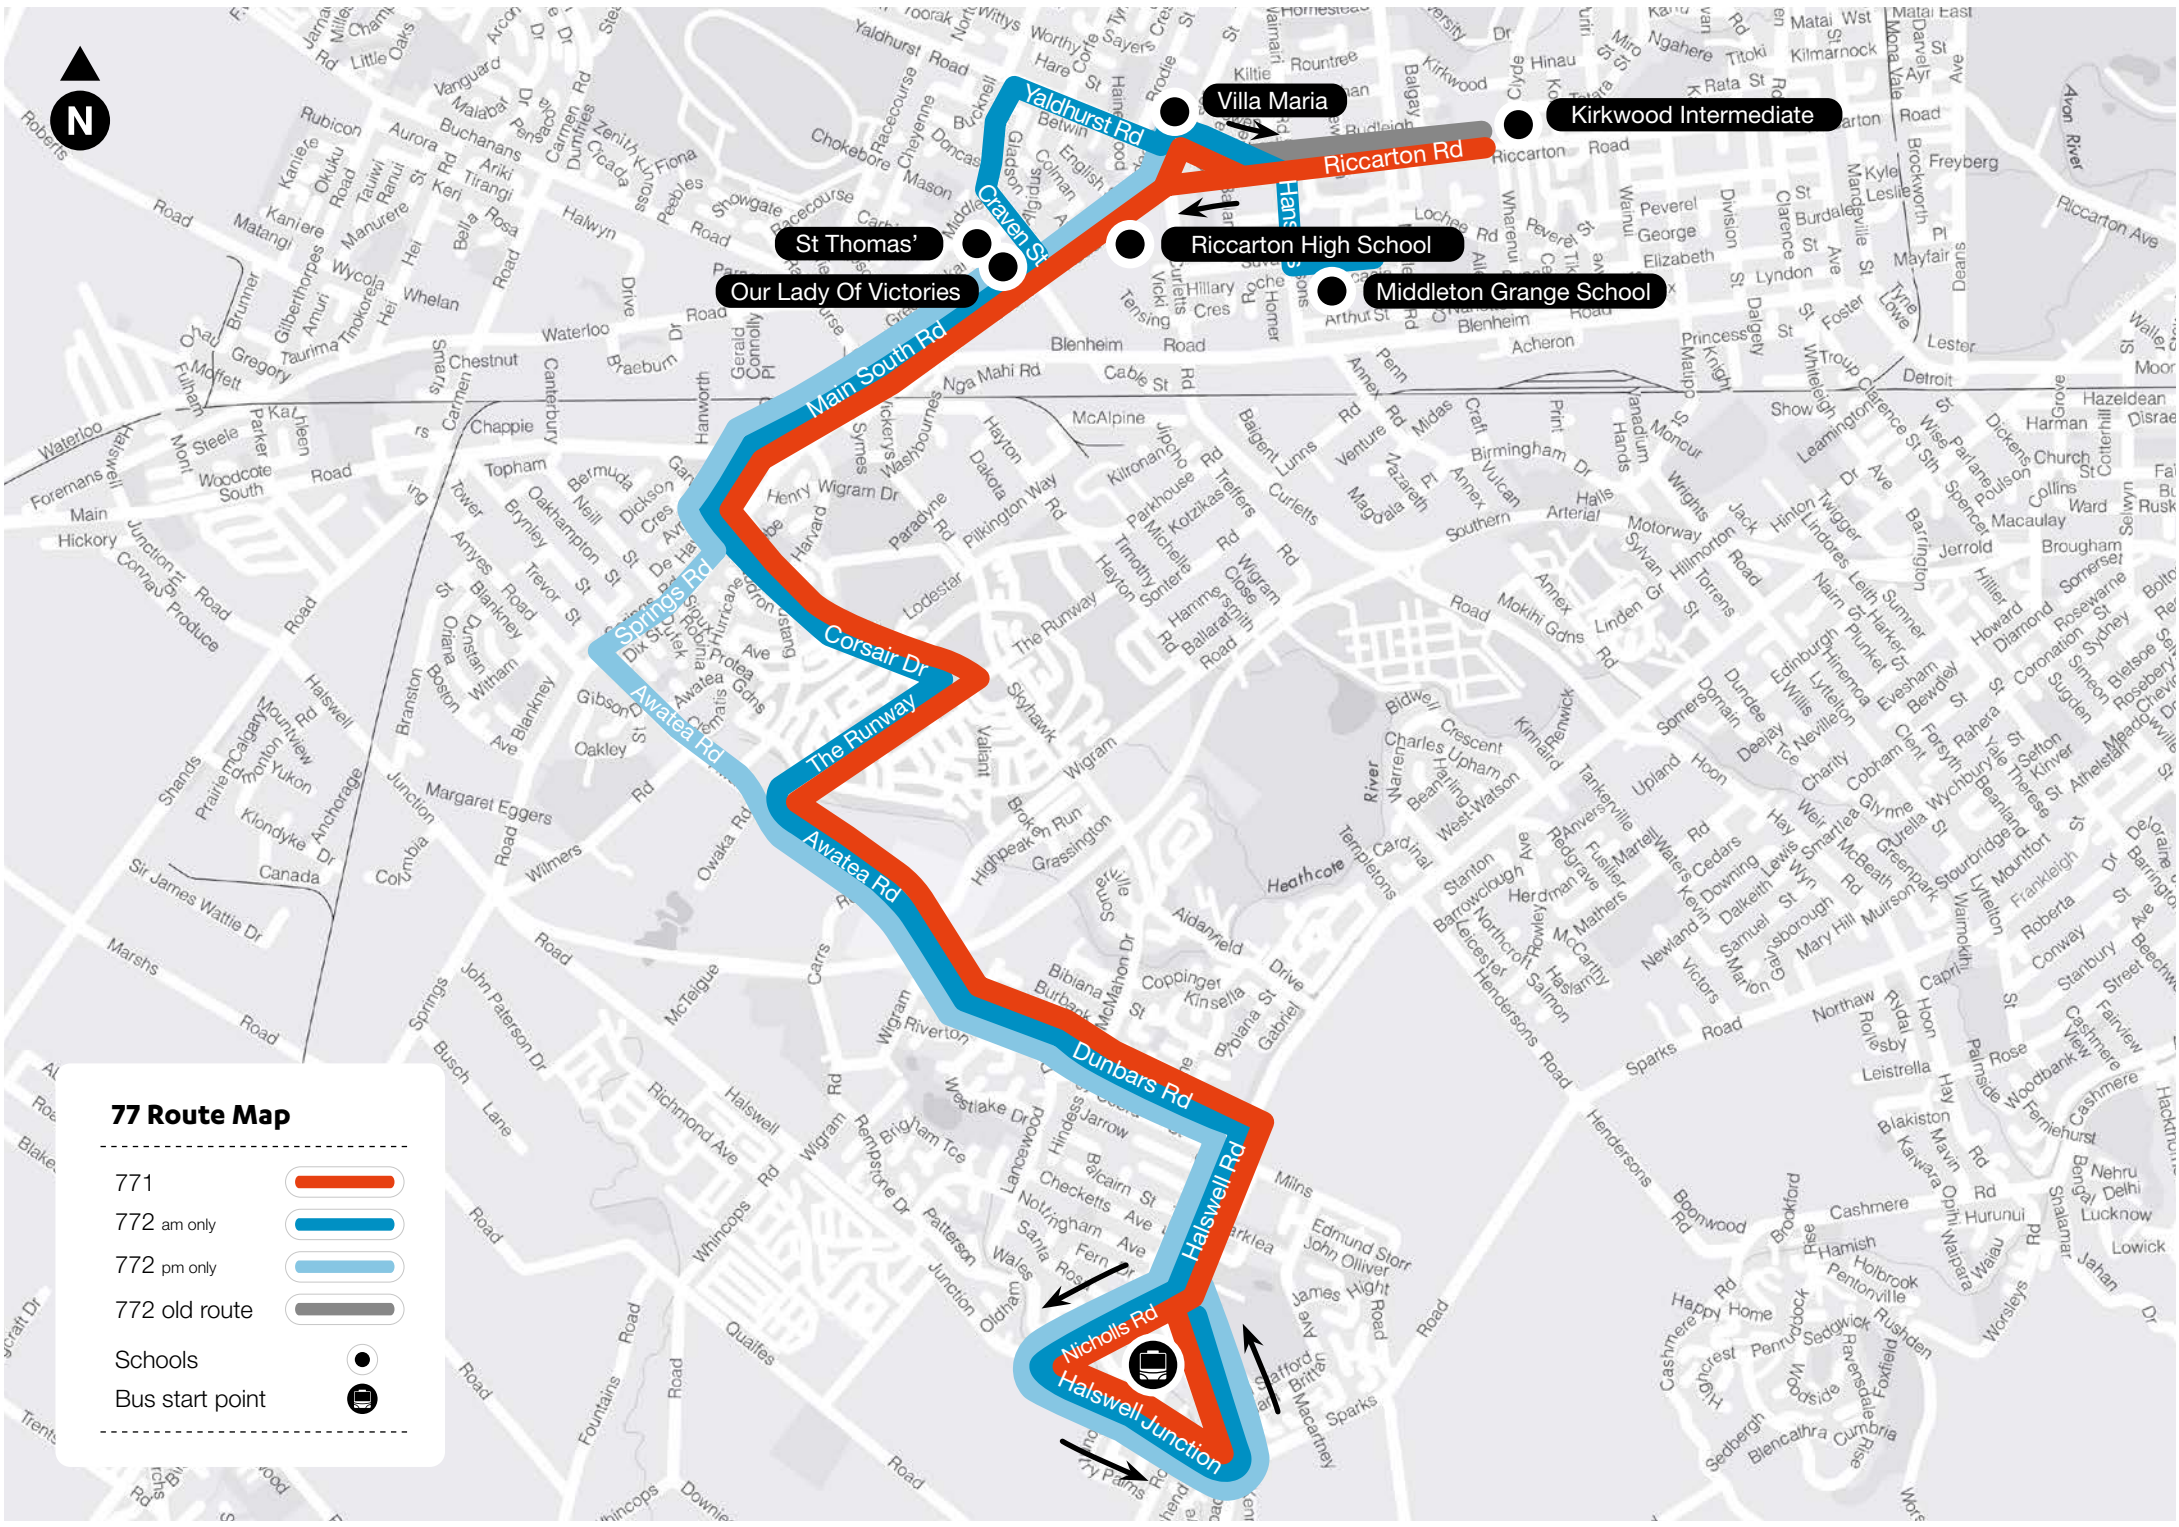

---

771 

772 am only 

772 pm only 

Schools 

Bus start point 

---

St Thomas'  
Our Lady Of Victories

Villa Maria

Kirkwood Intermediate

Riccarton High School

Middleton Grange School

**77 Route Map**

- 771
- 772 am only
- 772 pm only
- 772 old route
- Schools
- Bus start point