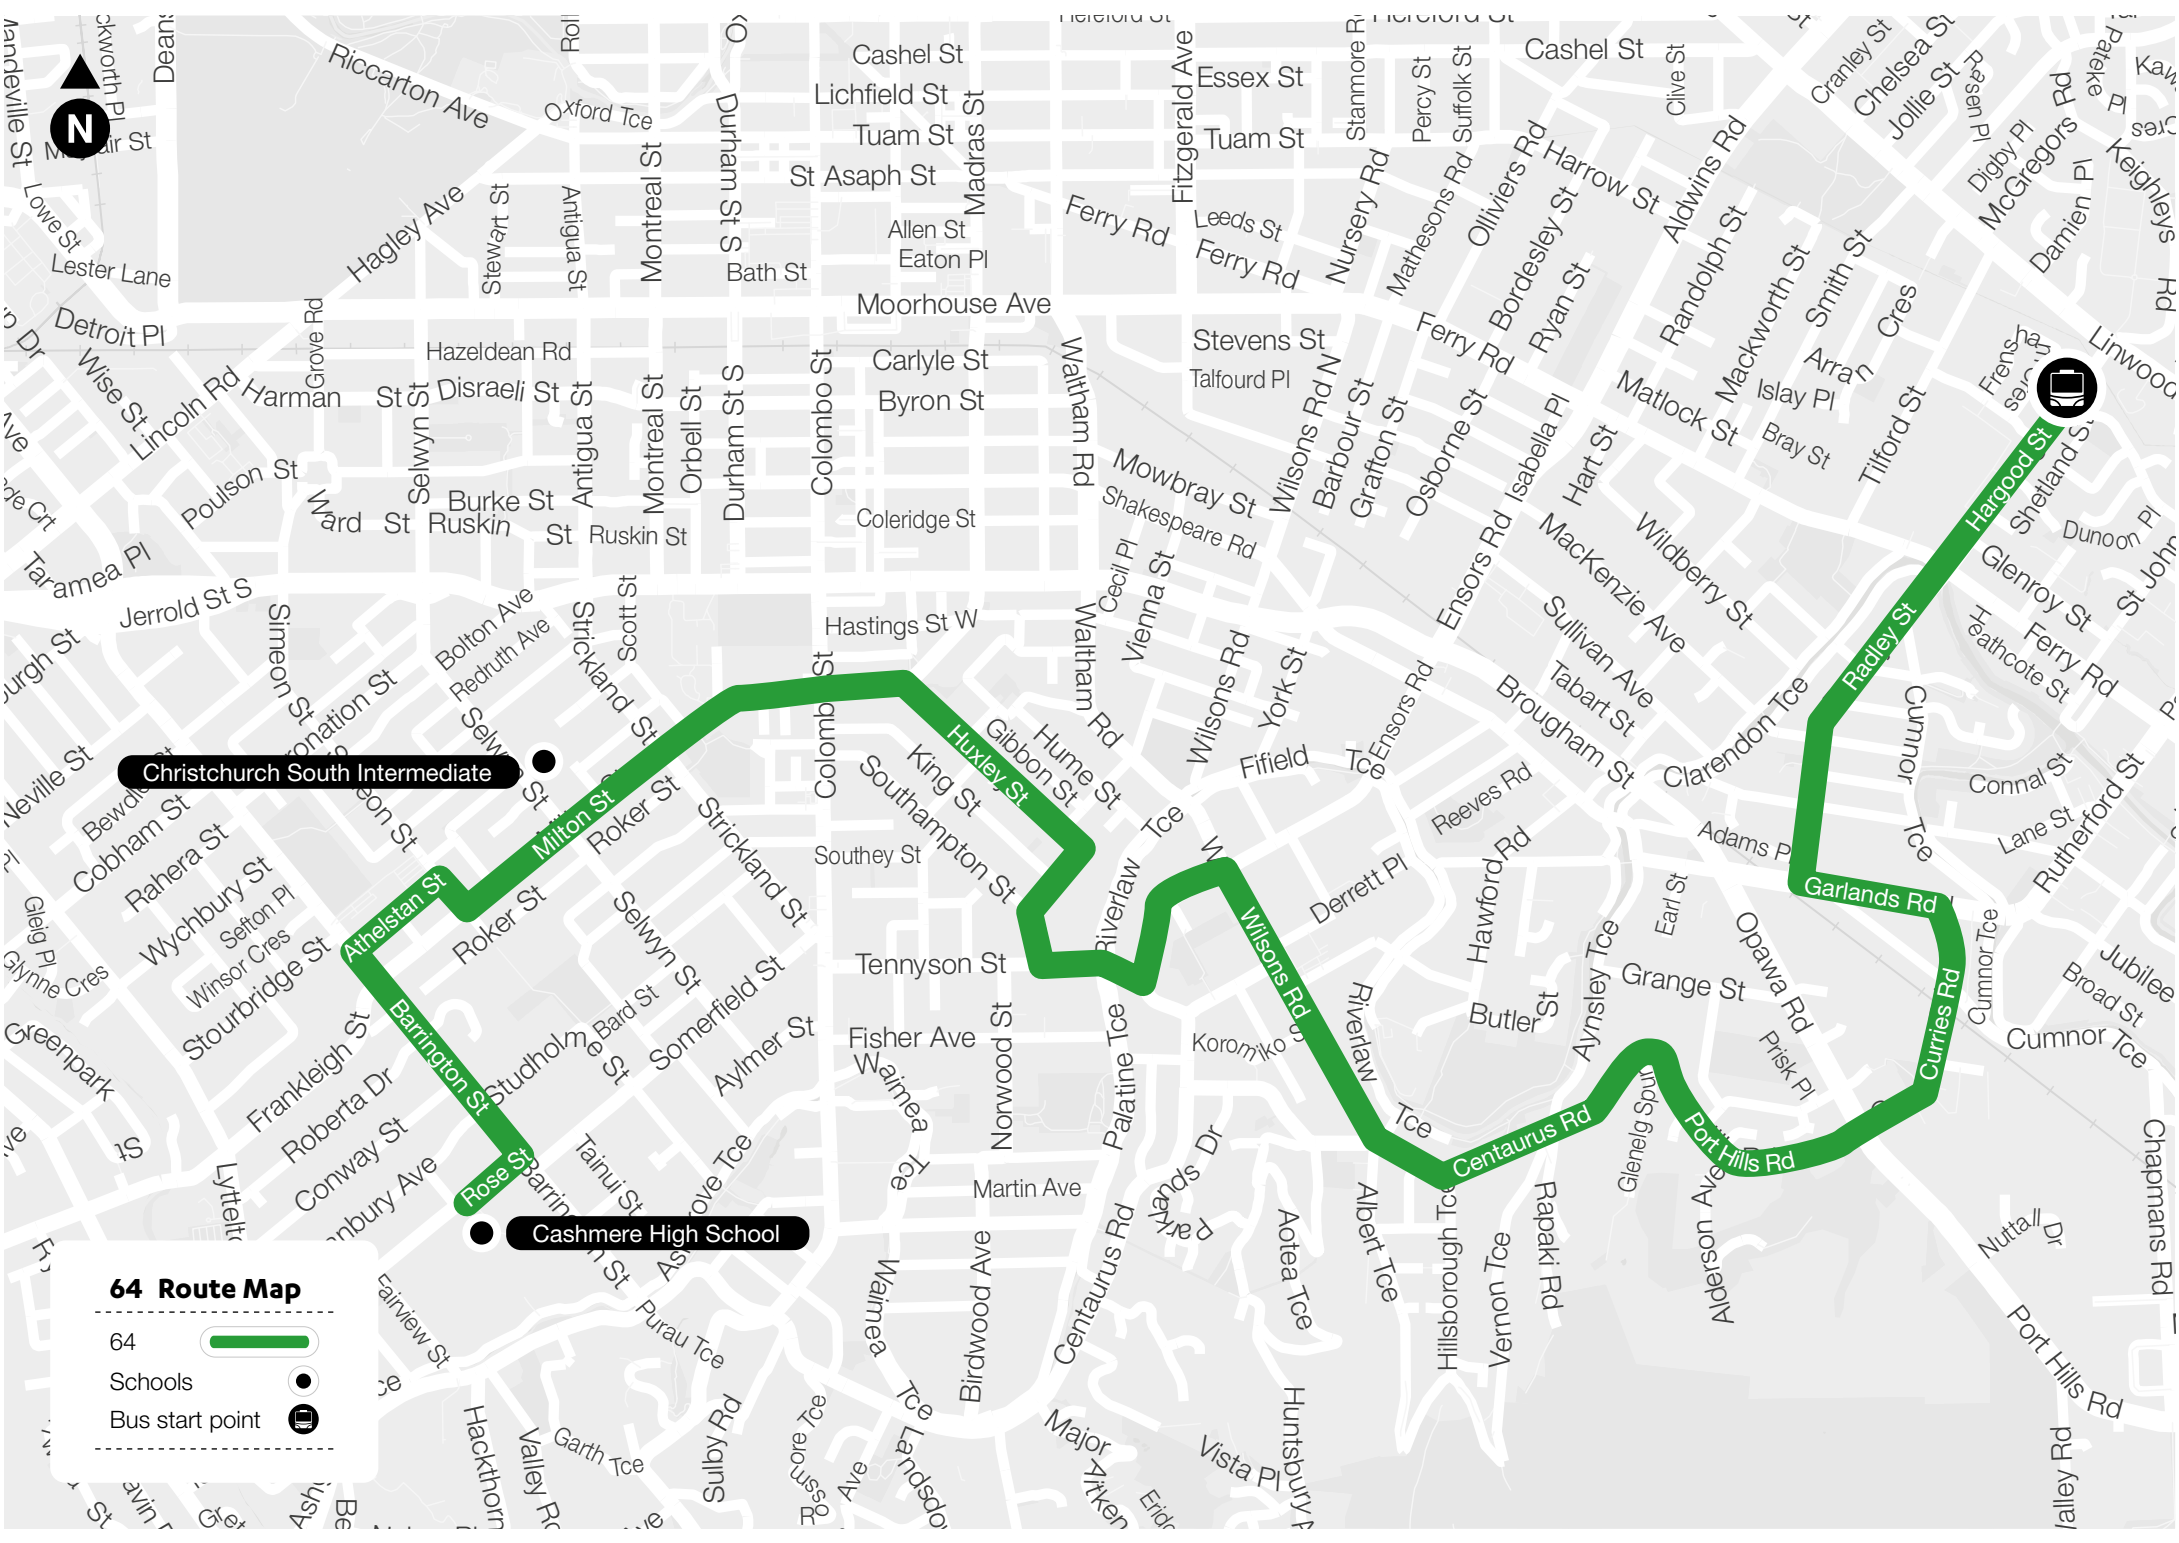

Cashmere High School

Zone 1
fares apply to
this service

641 Woolston

Morning Trip	Mon-Fri	Afternoon Trip	M/T/Th/F	Wed
Hargood St near Clydesdale St	8.00am	Cashmere High School (Rose St)	3.20pm	2.40pm
St Martins Shops	8.13am	Barrington (Athelstan St)	3.24pm	2.44pm
Barrington (Athelstan St)	8.26am	St Martins Shops	3.36pm	2.56pm
Cashmere High School (Rose St)	8.29am	Hargood St near Clydesdale St	3.49pm	3.09pm

Need help?

Give us a call on 366 88 55
or visit metro.co.nz

64 Route Map

- 64 
- Schools 
- Bus start point 

Christchurch South Intermediate

Cashmere High School