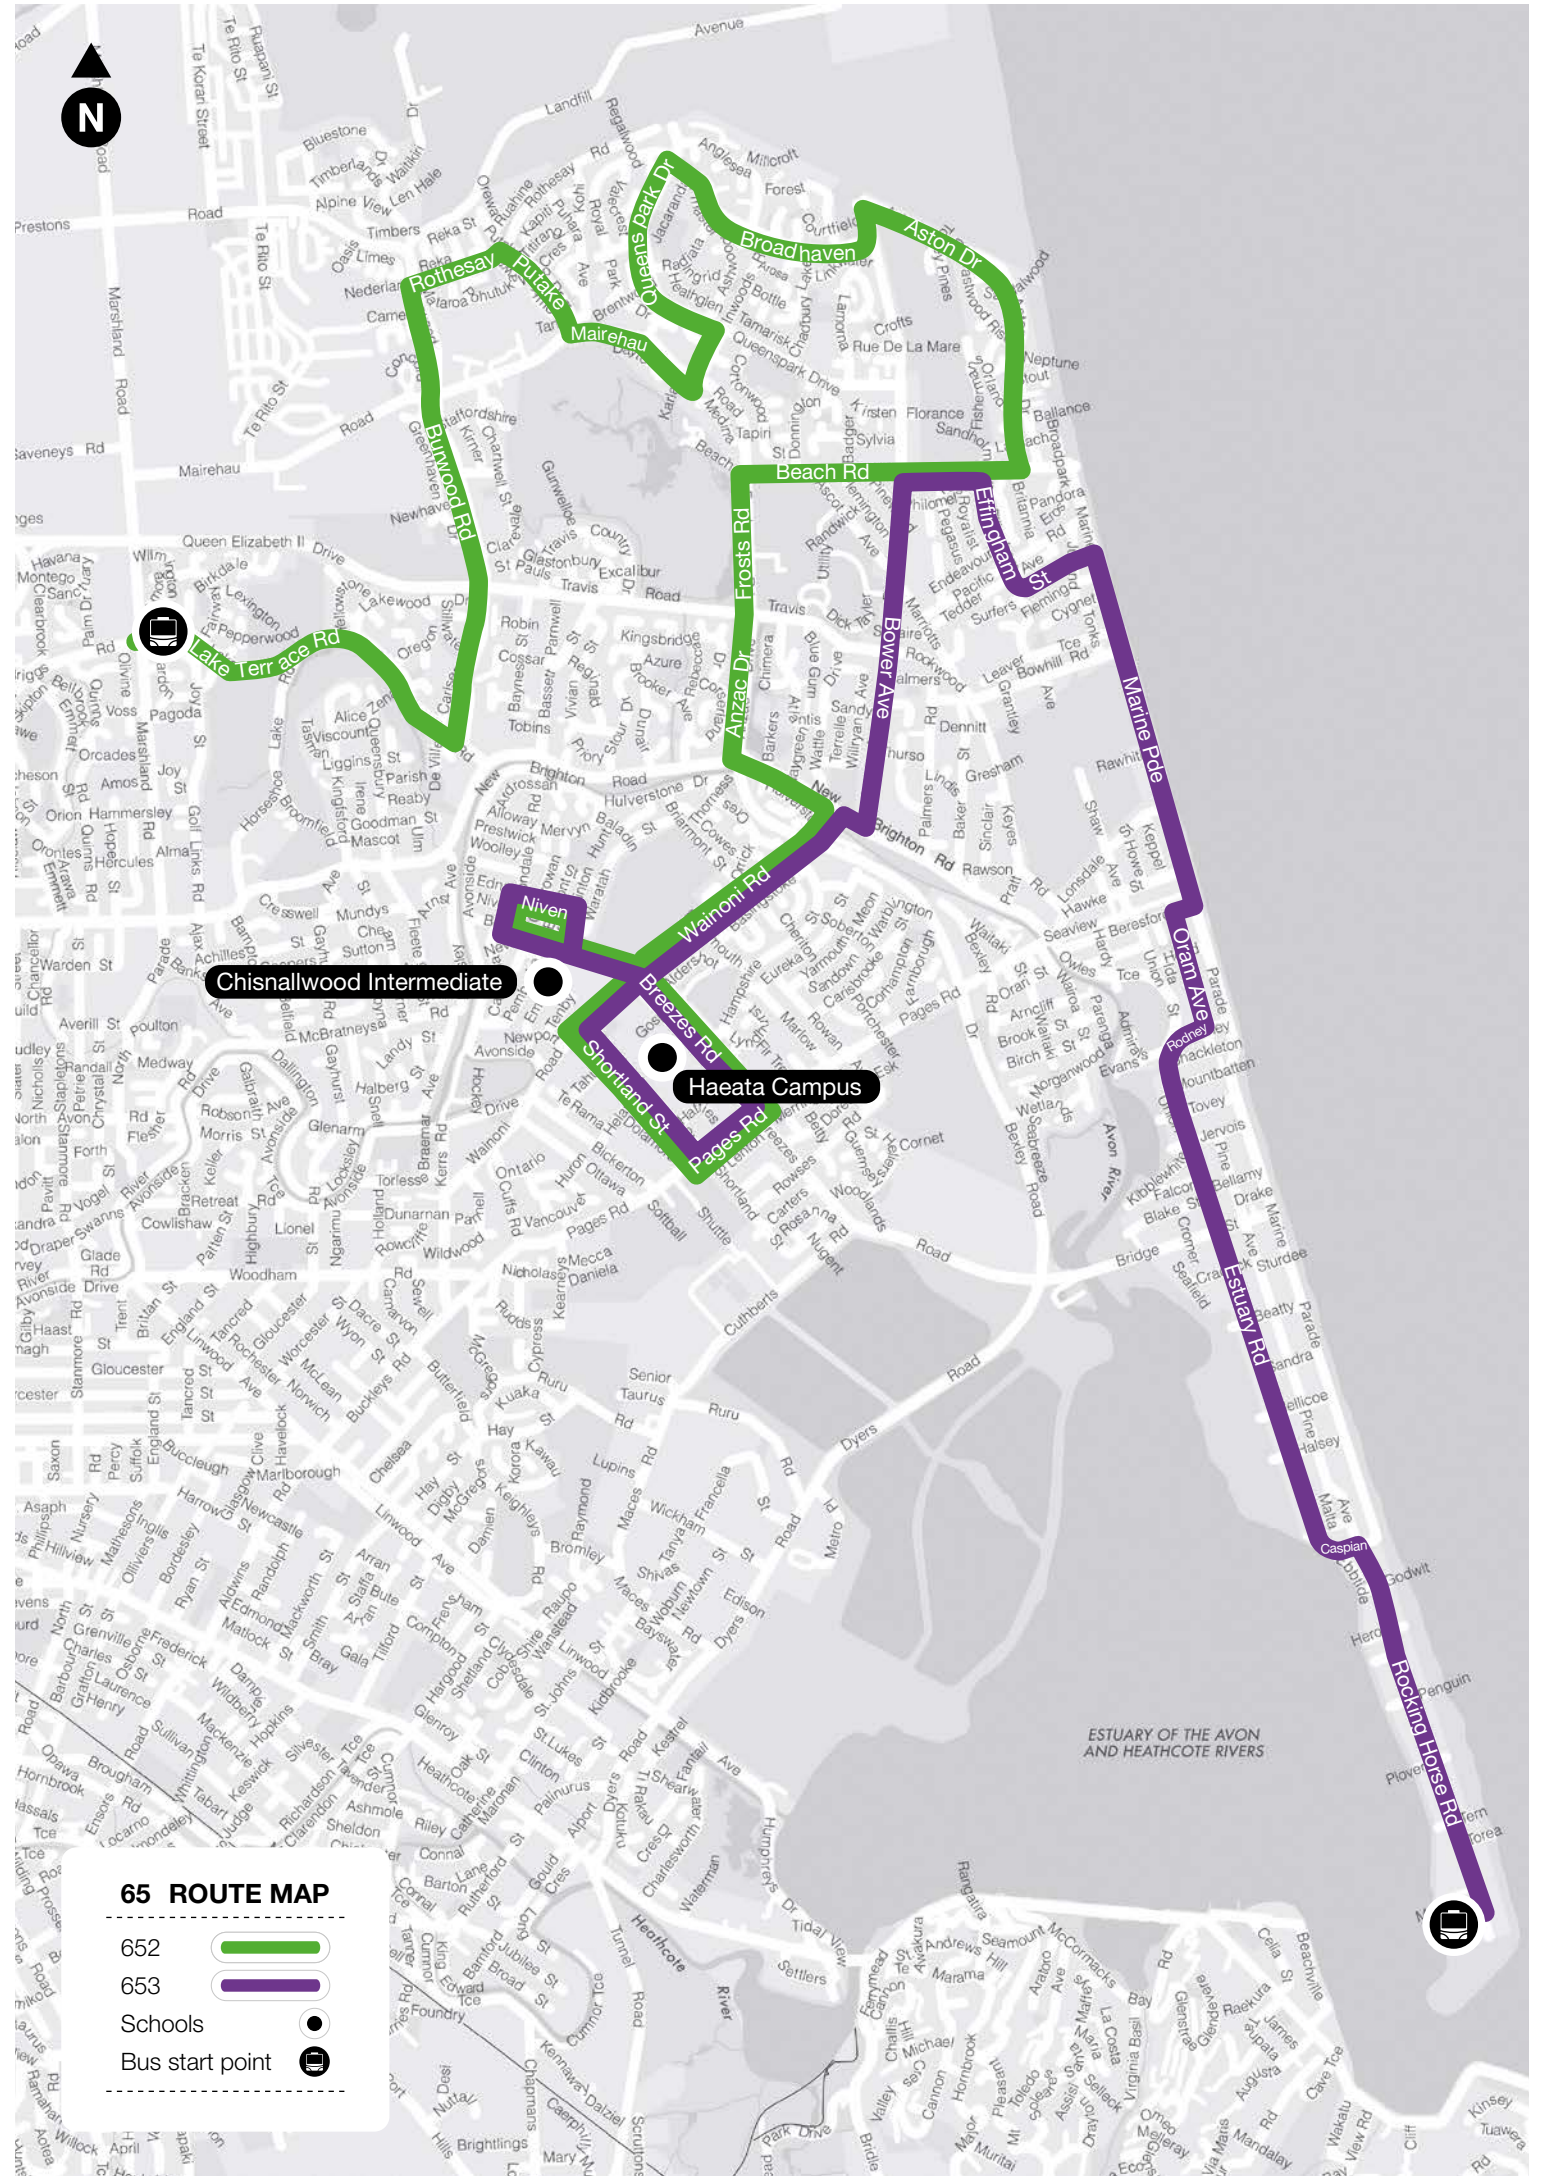

65 ROUTE MAP

- 652
- 653
- Schools
- Bus start point