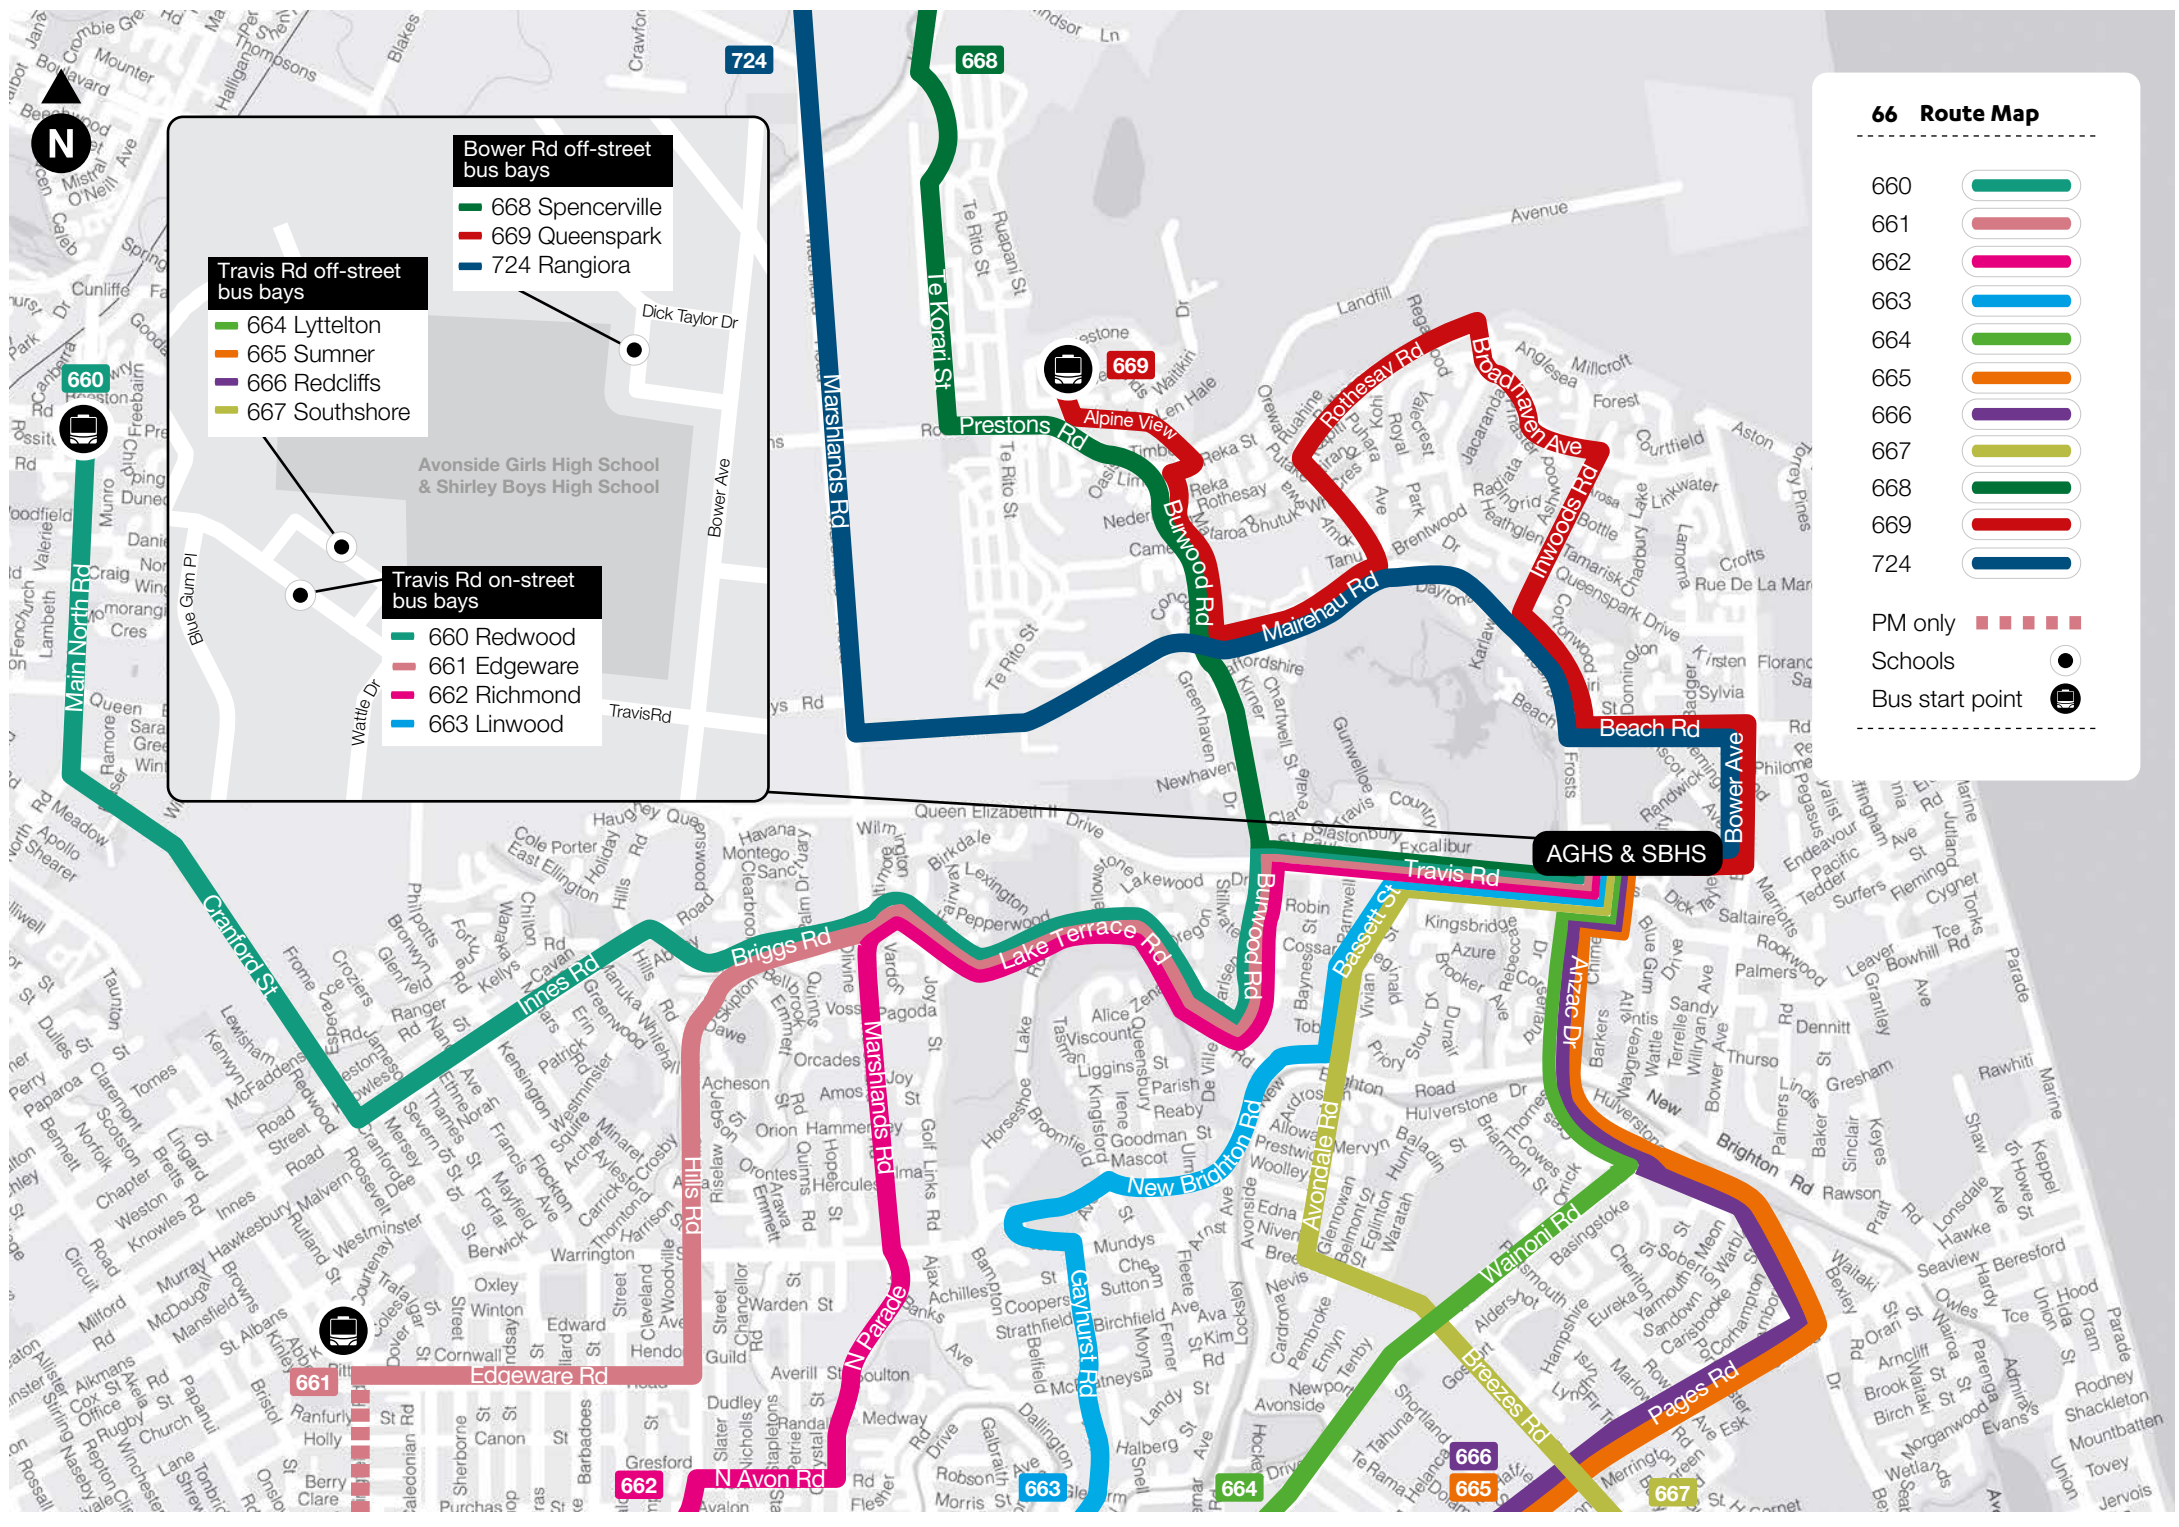

669 Queenspark

Morning Trip	M/T/W/F	Th	Afternoon Trip	M/T/Th	W/F
Bluestone Dr	7.50am	8.10am	AGHS & SBHS	3.10pm	2.45pm
Broadhaven Rd	8.00am	8.20am	Broadhaven Rd	3.20pm	2.55pm
AGHS & SBHS	8.20am	8.30am	Bluestone Dr	3.30pm	3.05pm

724 Rangiora

Morning Trip	M/T/W/F	Th	Afternoon Trip	M/T/Th	W/F
Ashley St (Rangiora)	7.00am	7.20am	AGHS & SBHS	3.10pm	2.45pm
Kippenberger Ave (Rangiora)	7.20am	7.40am	Kaiapoi	3.40pm	3.15pm
Woodend	7.25am	7.45am	Woodend	3.50pm	3.25pm
Kaiapoi	7.35am	7.55am	Kippenberger Ave (Rangiora)	3.55pm	3.30pm
AGHS & SBHS	8.20am	8.30am	Ashley St (Rangiora)	4.20pm	3.55pm

Need help?

Give us a call on 366 88 55
or visit metro.co.nz

66 Route Map

- 660 
 - 661 
 - 662 
 - 663 
 - 664 
 - 665 
 - 666 
 - 667 
 - 668 
 - 669 
 - 724 
-
- PM only 
 - Schools 
 - Bus start point 

- Travis Rd off-street bus bays**
-  664 Lyttelton
 -  665 Sumner
 -  666 Redcliffs
 -  667 Southshore

- Bower Rd off-street bus bays**
-  668 Spencerville
 -  669 Queenspark
 -  724 Rangiora

- Travis Rd on-street bus bays**
-  660 Redwood
 -  661 Edgeware
 -  662 Richmond
 -  663 Linwood