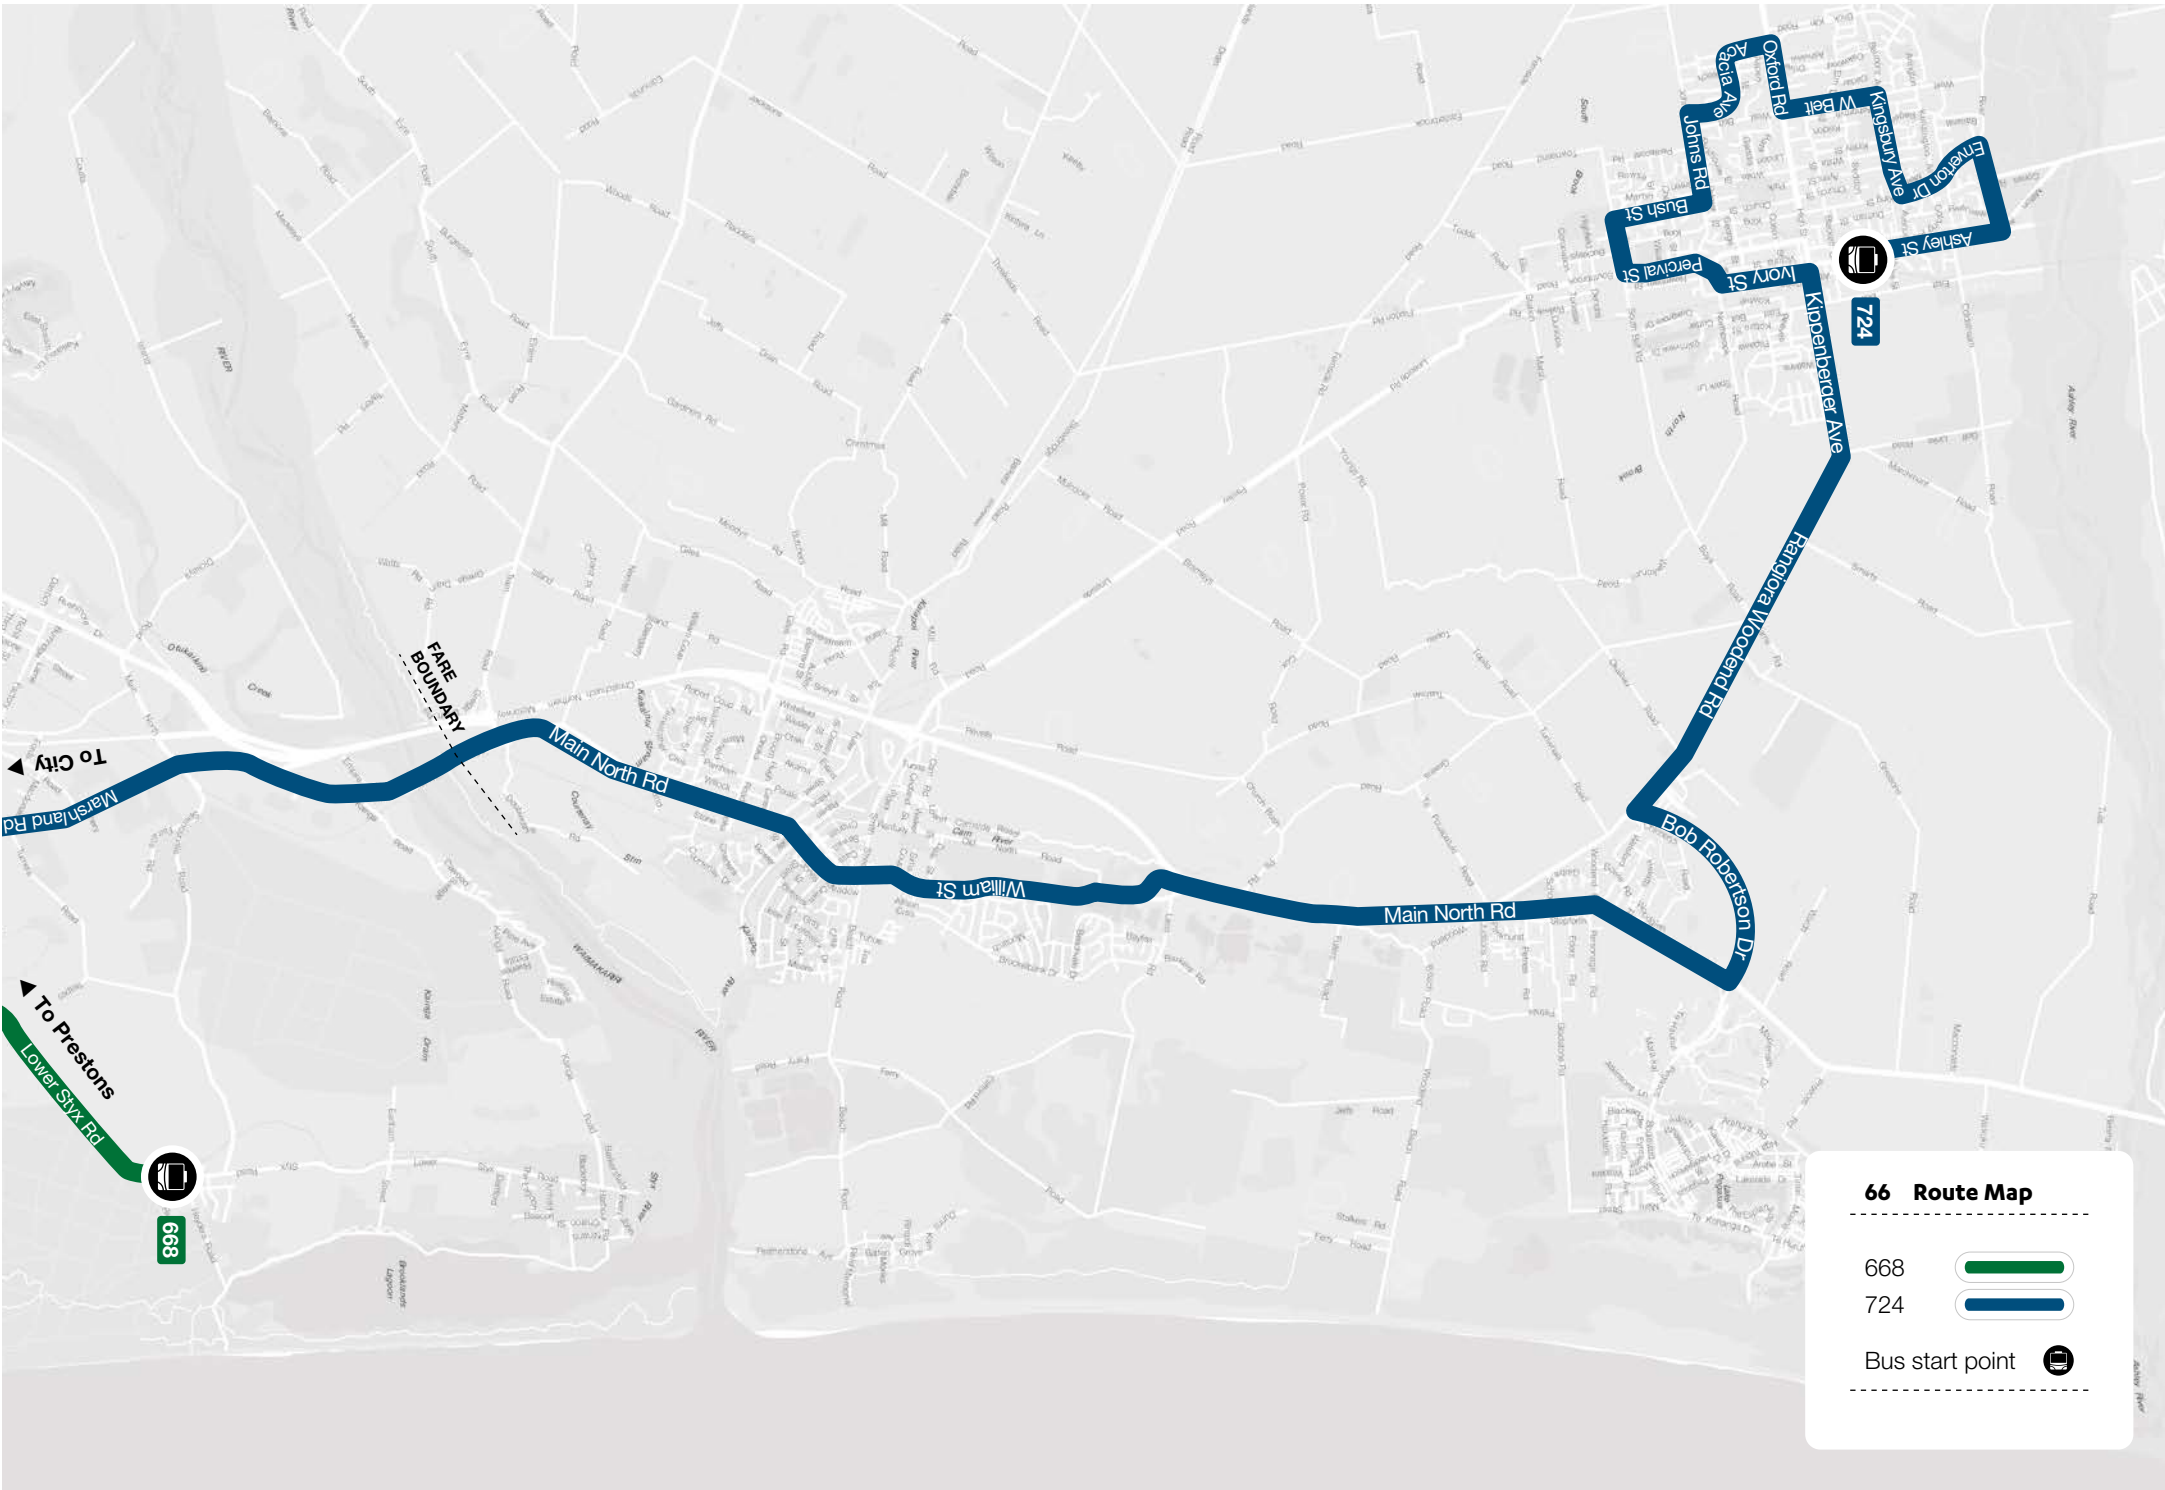

669 Queenspark

Morning Trip	M/T/W/F	Th	Afternoon Trip	M/T/Th	W/F
Bluestone Dr	7.50am	8.10am	AGHS & SBHS	3.10pm	2.45pm
Broadhaven Rd	8.00am	8.20am	Broadhaven Rd	3.20pm	2.55pm
AGHS & SBHS	8.20am	8.30am	Bluestone Dr	3.30pm	3.05pm

724 Rangiora

Morning Trip	M/T/W/F	Th	Afternoon Trip	M/T/Th	W/F
Ashley St (Rangiora)	7.00am	7.20am	AGHS & SBHS	3.10pm	2.45pm
Kippenberger Ave (Rangiora)	7.20am	7.40am	Kaiapoi	3.40pm	3.15pm
Woodend	7.25am	7.45am	Woodend	3.50pm	3.25pm
Kaiapoi	7.35am	7.55am	Kippenberger Ave (Rangiora)	3.55pm	3.30pm
AGHS & SBHS	8.20am	8.30am	Ashley St (Rangiora)	4.20pm	3.55pm

- Travis Rd off-street bus bays**
-  664 Lyttelton
 -  665 Sumner
 -  666 Redcliffs
 -  667 Southshore

- Bower Rd off-street bus bays**
-  668 Spencerville
 -  669 Queenspark
 -  724 Rangiora

- Travis Rd on-street bus bays**
-  660 Redwood
 -  661 Edgeware
 -  662 Richmond
 -  663 Linwood

66 Route Map

- 661 
- 662 
- 663 
- 664 
- 665 
- 666 
- 667 

PM only 

Bus start point 

66 Route Map

668 

724 

Bus start point 