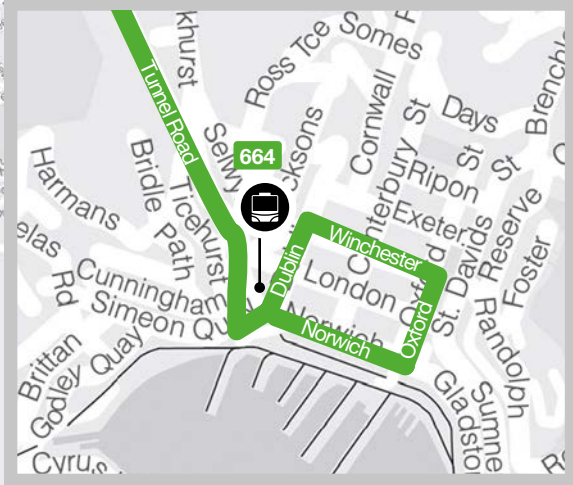

663 Linwood

Morning Trip	M/T/W/F	Th	Afternoon Trip	M/T/Th	W/F
Eastgate Shopping Centre	8.00am	8.10am	AGHS & SBHS	3.10pm	2.45pm
Gayhurst Rd (near Coopers Rd)	8.10am	8.20am	Gayhurst Rd (near Coopers Rd)	3.20pm	3.05pm
AGHS & SBHS	8.20am	8.30am	Eastgate Shopping Centre	3.40pm	3.15pm

Need help?

Give us a call on 366 88 55
or visit metro.co.nz

66 Route Map

- 660 
 - 661 
 - 662 
 - 663 
 - 664 
 - 665 
 - 666 
 - 667 
 - 668 
 - 669 
 - 724 
-
- PM only 
 - Schools 
 - Bus start point 

- Travis Rd off-street bus bays**
-  664 Lyttelton
 -  665 Sumner
 -  666 Redcliffs
 -  667 Southshore

- Bower Rd off-street bus bays**
-  668 Spencerville
 -  669 Queenspark
 -  724 Rangiora

- Travis Rd on-street bus bays**
-  660 Redwood
 -  661 Edgeware
 -  662 Richmond
 -  663 Linwood

66 Route Map

- 661 
- 662 
- 663 
- 664 
- 665 
- 666 
- 667 

PM only 

Bus start point 

66 Route Map

668 

724 

Bus start point 