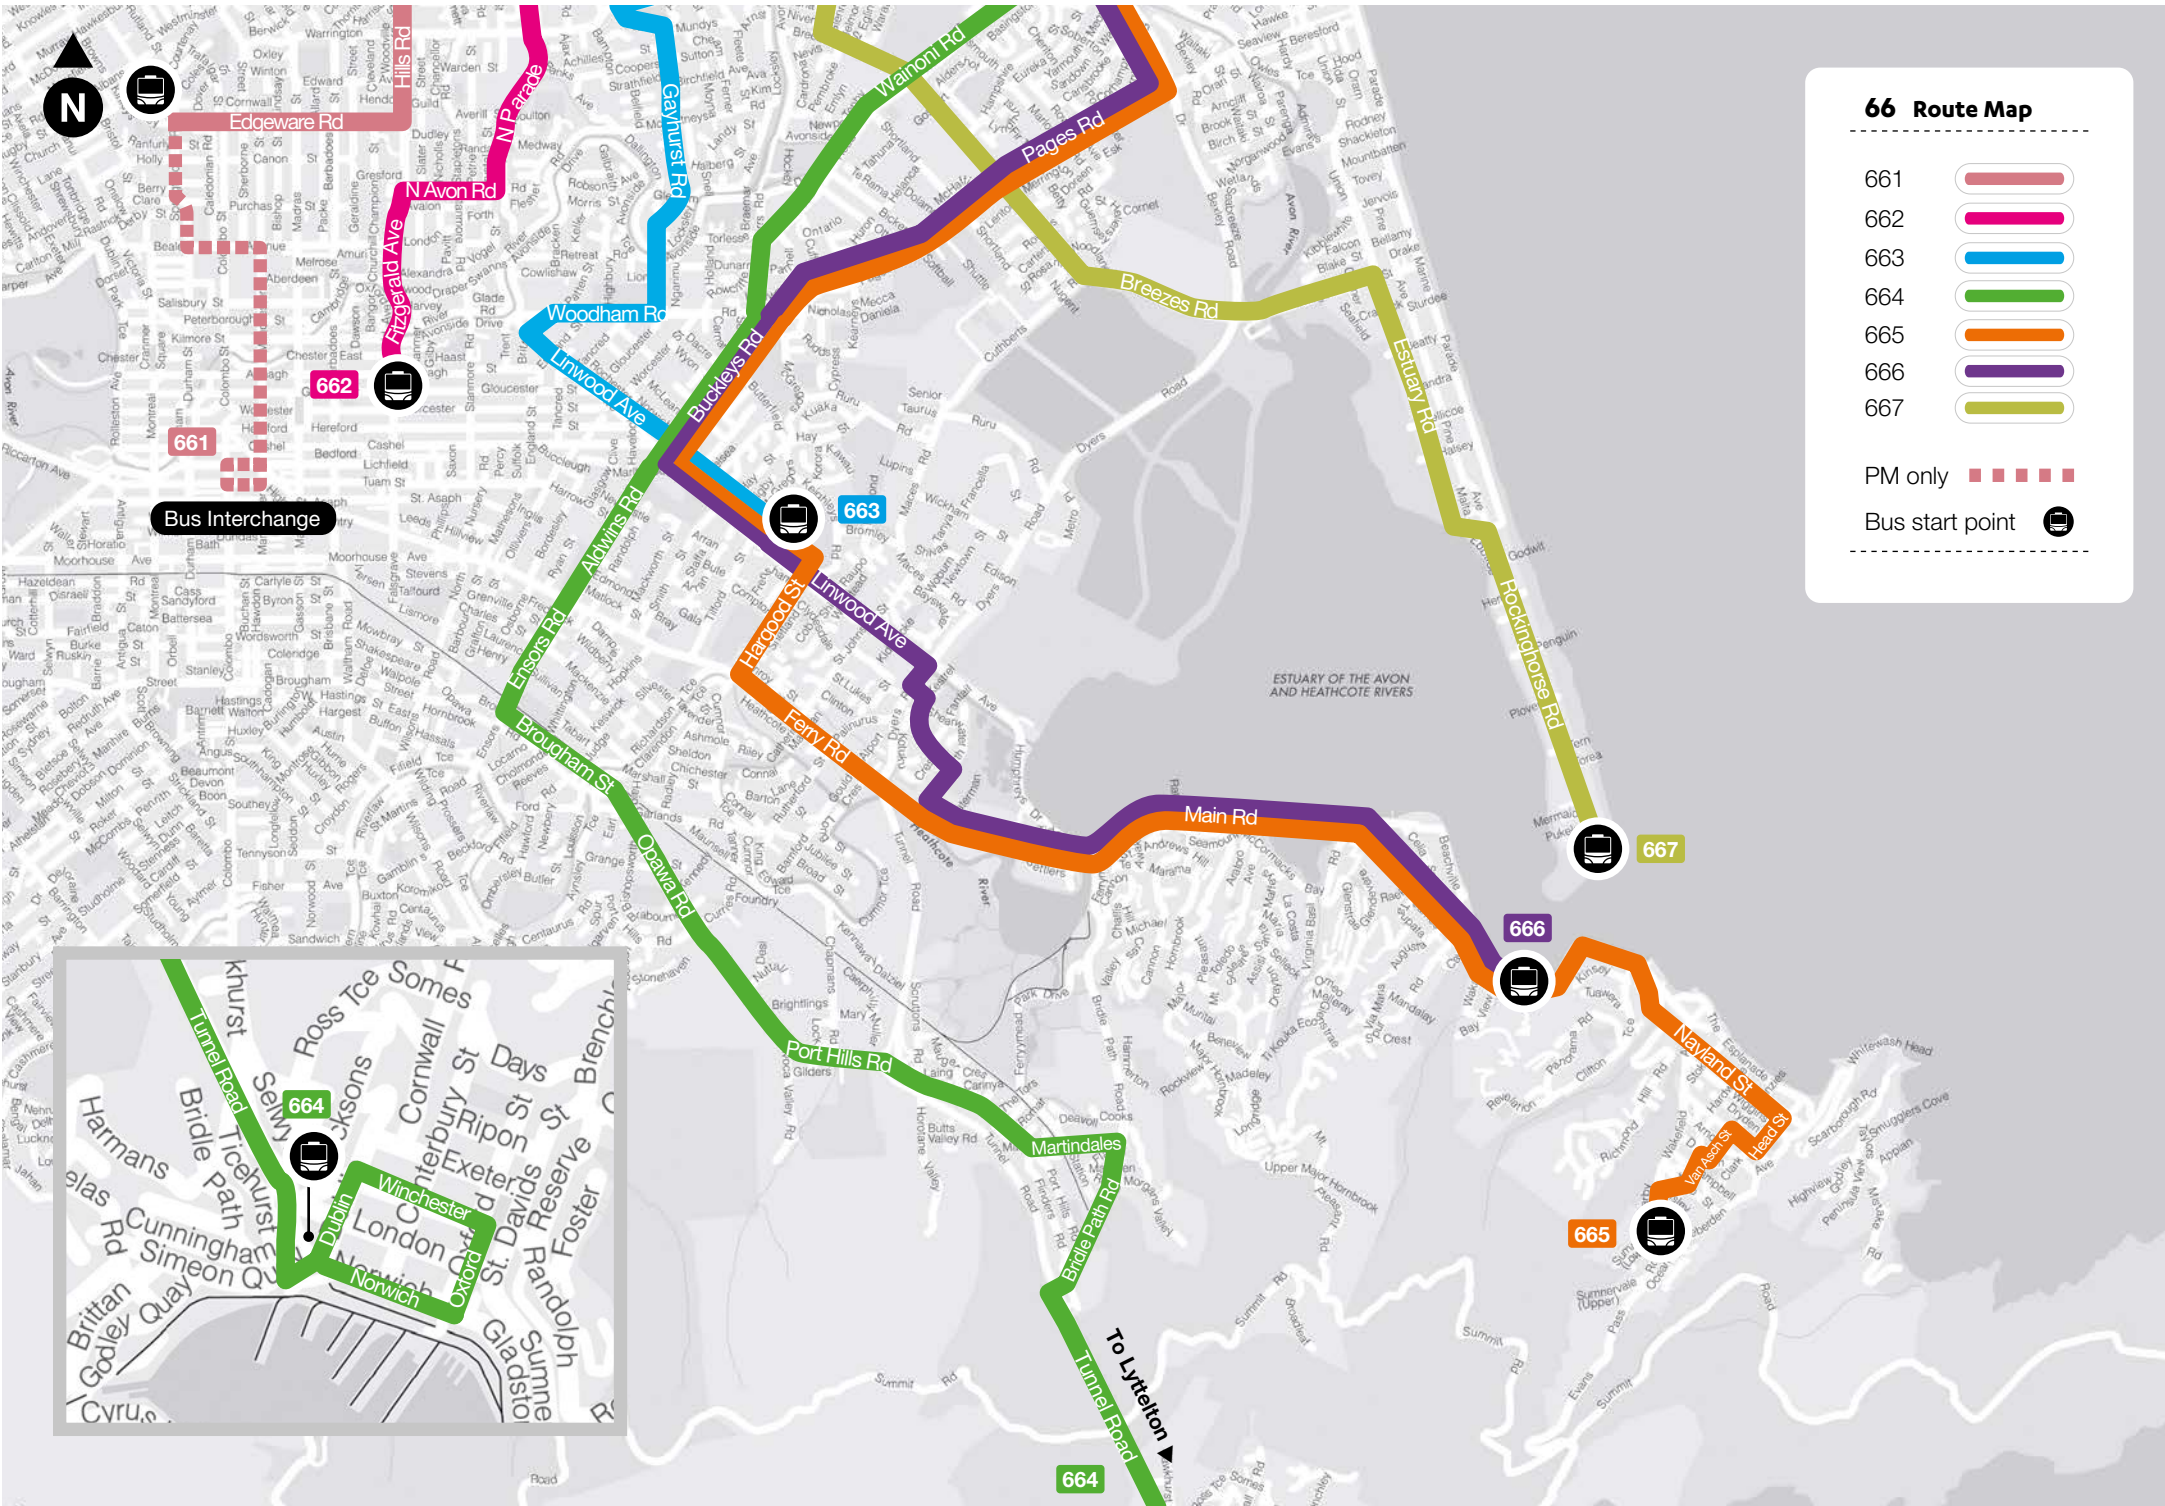

669 Queenspark

Morning Trip	M/T/W/F	Th	Afternoon Trip	M/T/Th	W/F
Bluestone Dr	7.50am	8.10am	AGHS & SBHS	3.10pm	2.45pm
Broadhaven Rd	8.00am	8.20am	Broadhaven Rd	3.20pm	2.55pm
AGHS & SBHS	8.20am	8.30am	Bluestone Dr	3.30pm	3.05pm

724 Rangiora

Morning Trip	M/T/W/F	Th	Afternoon Trip	M/T/Th	W/F
Ashley St (Rangiora)	7.00am	7.20am	AGHS & SBHS	3.10pm	2.45pm
Kippenberger Ave (Rangiora)	7.20am	7.40am	Kaiapoi	3.40pm	3.15pm
Woodend	7.25am	7.45am	Woodend	3.50pm	3.25pm
Kaiapoi	7.35am	7.55am	Kippenberger Ave (Rangiora)	3.55pm	3.30pm
AGHS & SBHS	8.20am	8.30am	Ashley St (Rangiora)	4.20pm	3.55pm

Need help?

Give us a call on 366 88 55
or visit metro.co.nz

66 Route Map

- 660 
 - 661 
 - 662 
 - 663 
 - 664 
 - 665 
 - 666 
 - 667 
 - 668 
 - 669 
 - 724 
-
- PM only 
 - Schools 
 - Bus start point 

- Travis Rd off-street bus bays**
-  664 Lyttelton
 -  665 Sumner
 -  666 Redcliffs
 -  667 Southshore

- Bower Rd off-street bus bays**
-  668 Spencerville
 -  669 Queenspark
 -  724 Rangiora

- Travis Rd on-street bus bays**
-  660 Redwood
 -  661 Edgeware
 -  662 Richmond
 -  663 Linwood