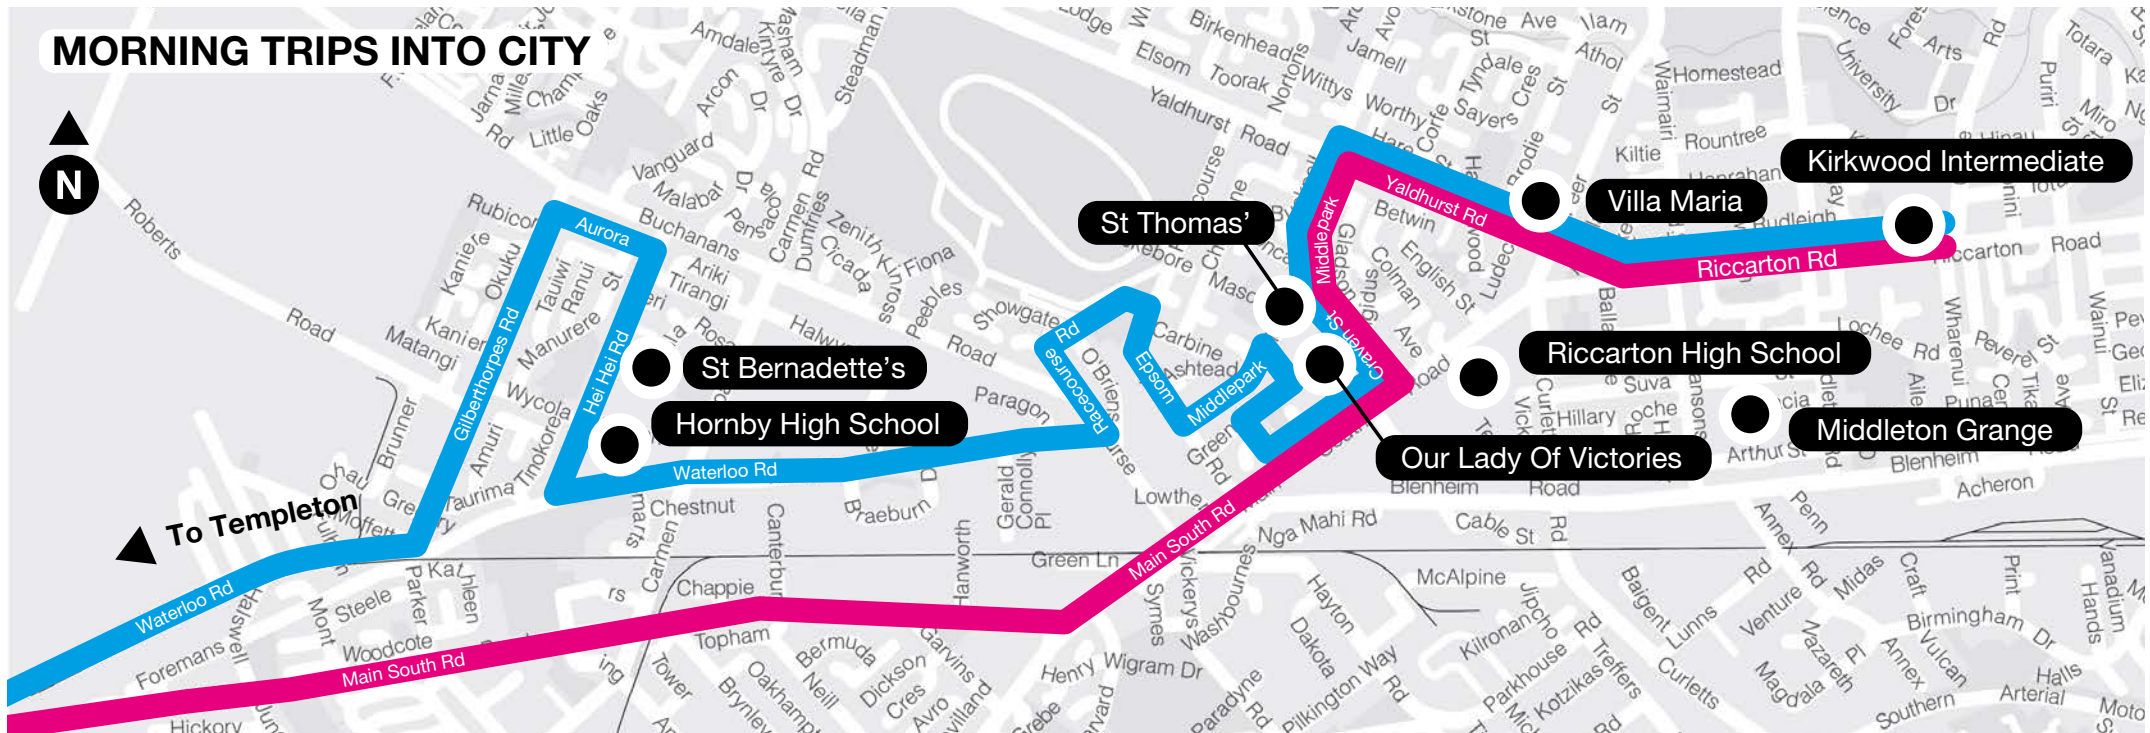

## 673 Upper Riccarton To Rolleston

Afternoon Trip Only	Mon-Fri
Riccarton Rd near Bartlett St	3.00pm
Kirkwood Intermediate (Riccarton Rd near Paeroa St)	3.10pm
Hornby	3.25pm
Templeton	3.35pm
Kidman St (Rolleston)	3.50pm
Branthwaite Drive	4.00pm
Faringdon Centre (Lansdowne Way)	4.05pm
Lowes Rd (Brookside Park)	4.10pm

## FARE ZONES

**Zone 2** is between the schools and Burnham or Rolleston

**Zone 1** is between the schools and Dawsons Rd (just south of Templeton)

**Islington**

**To Hornby**

**Templeton**

**Rolleston**

**Burnham**

## 67 Route Map

- 671 
- 672 
- 673 

Bus start point 

# MORNING TRIPS INTO CITY