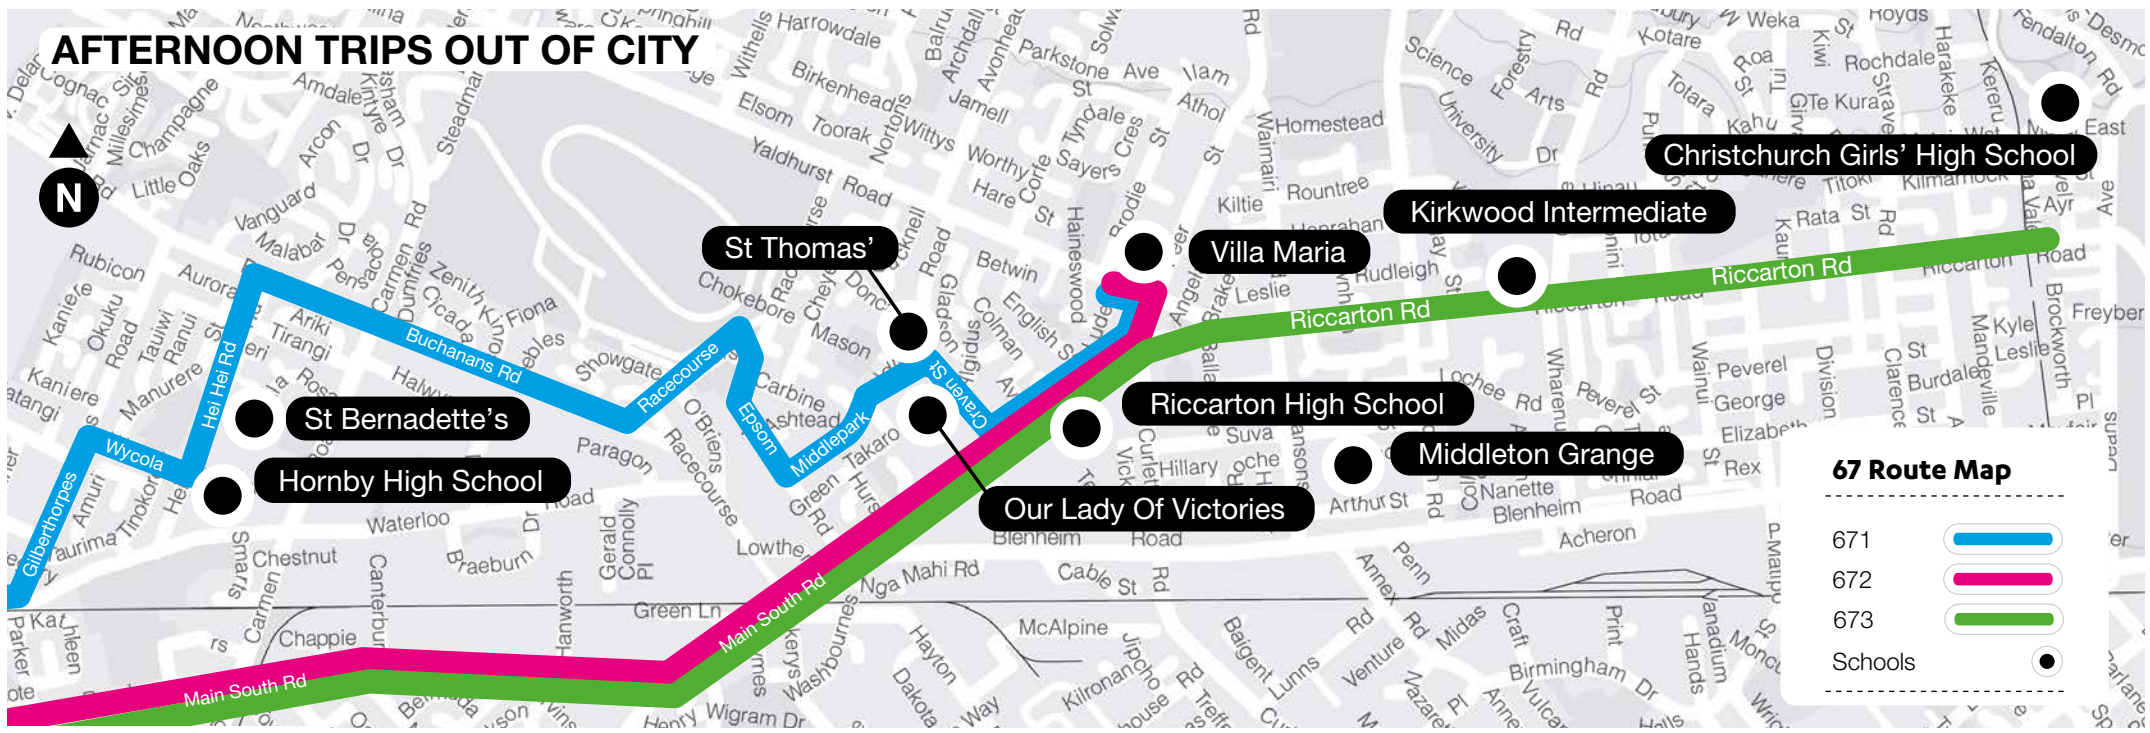

## FARE ZONES

**Zone 2** is between the schools and Burnham or Rolleston

**Zone 1** is between the schools and Dawsons Rd (just south of Templeton)

**Islington**

**To Hornby**

**Templeton**

**Rolleston**

**Burnham**

## 67 Route Map

- 671 
- 672 
- 673 

Bus start point 

# MORNING TRIPS INTO CITY

# AFTERNOON TRIPS OUT OF CITY