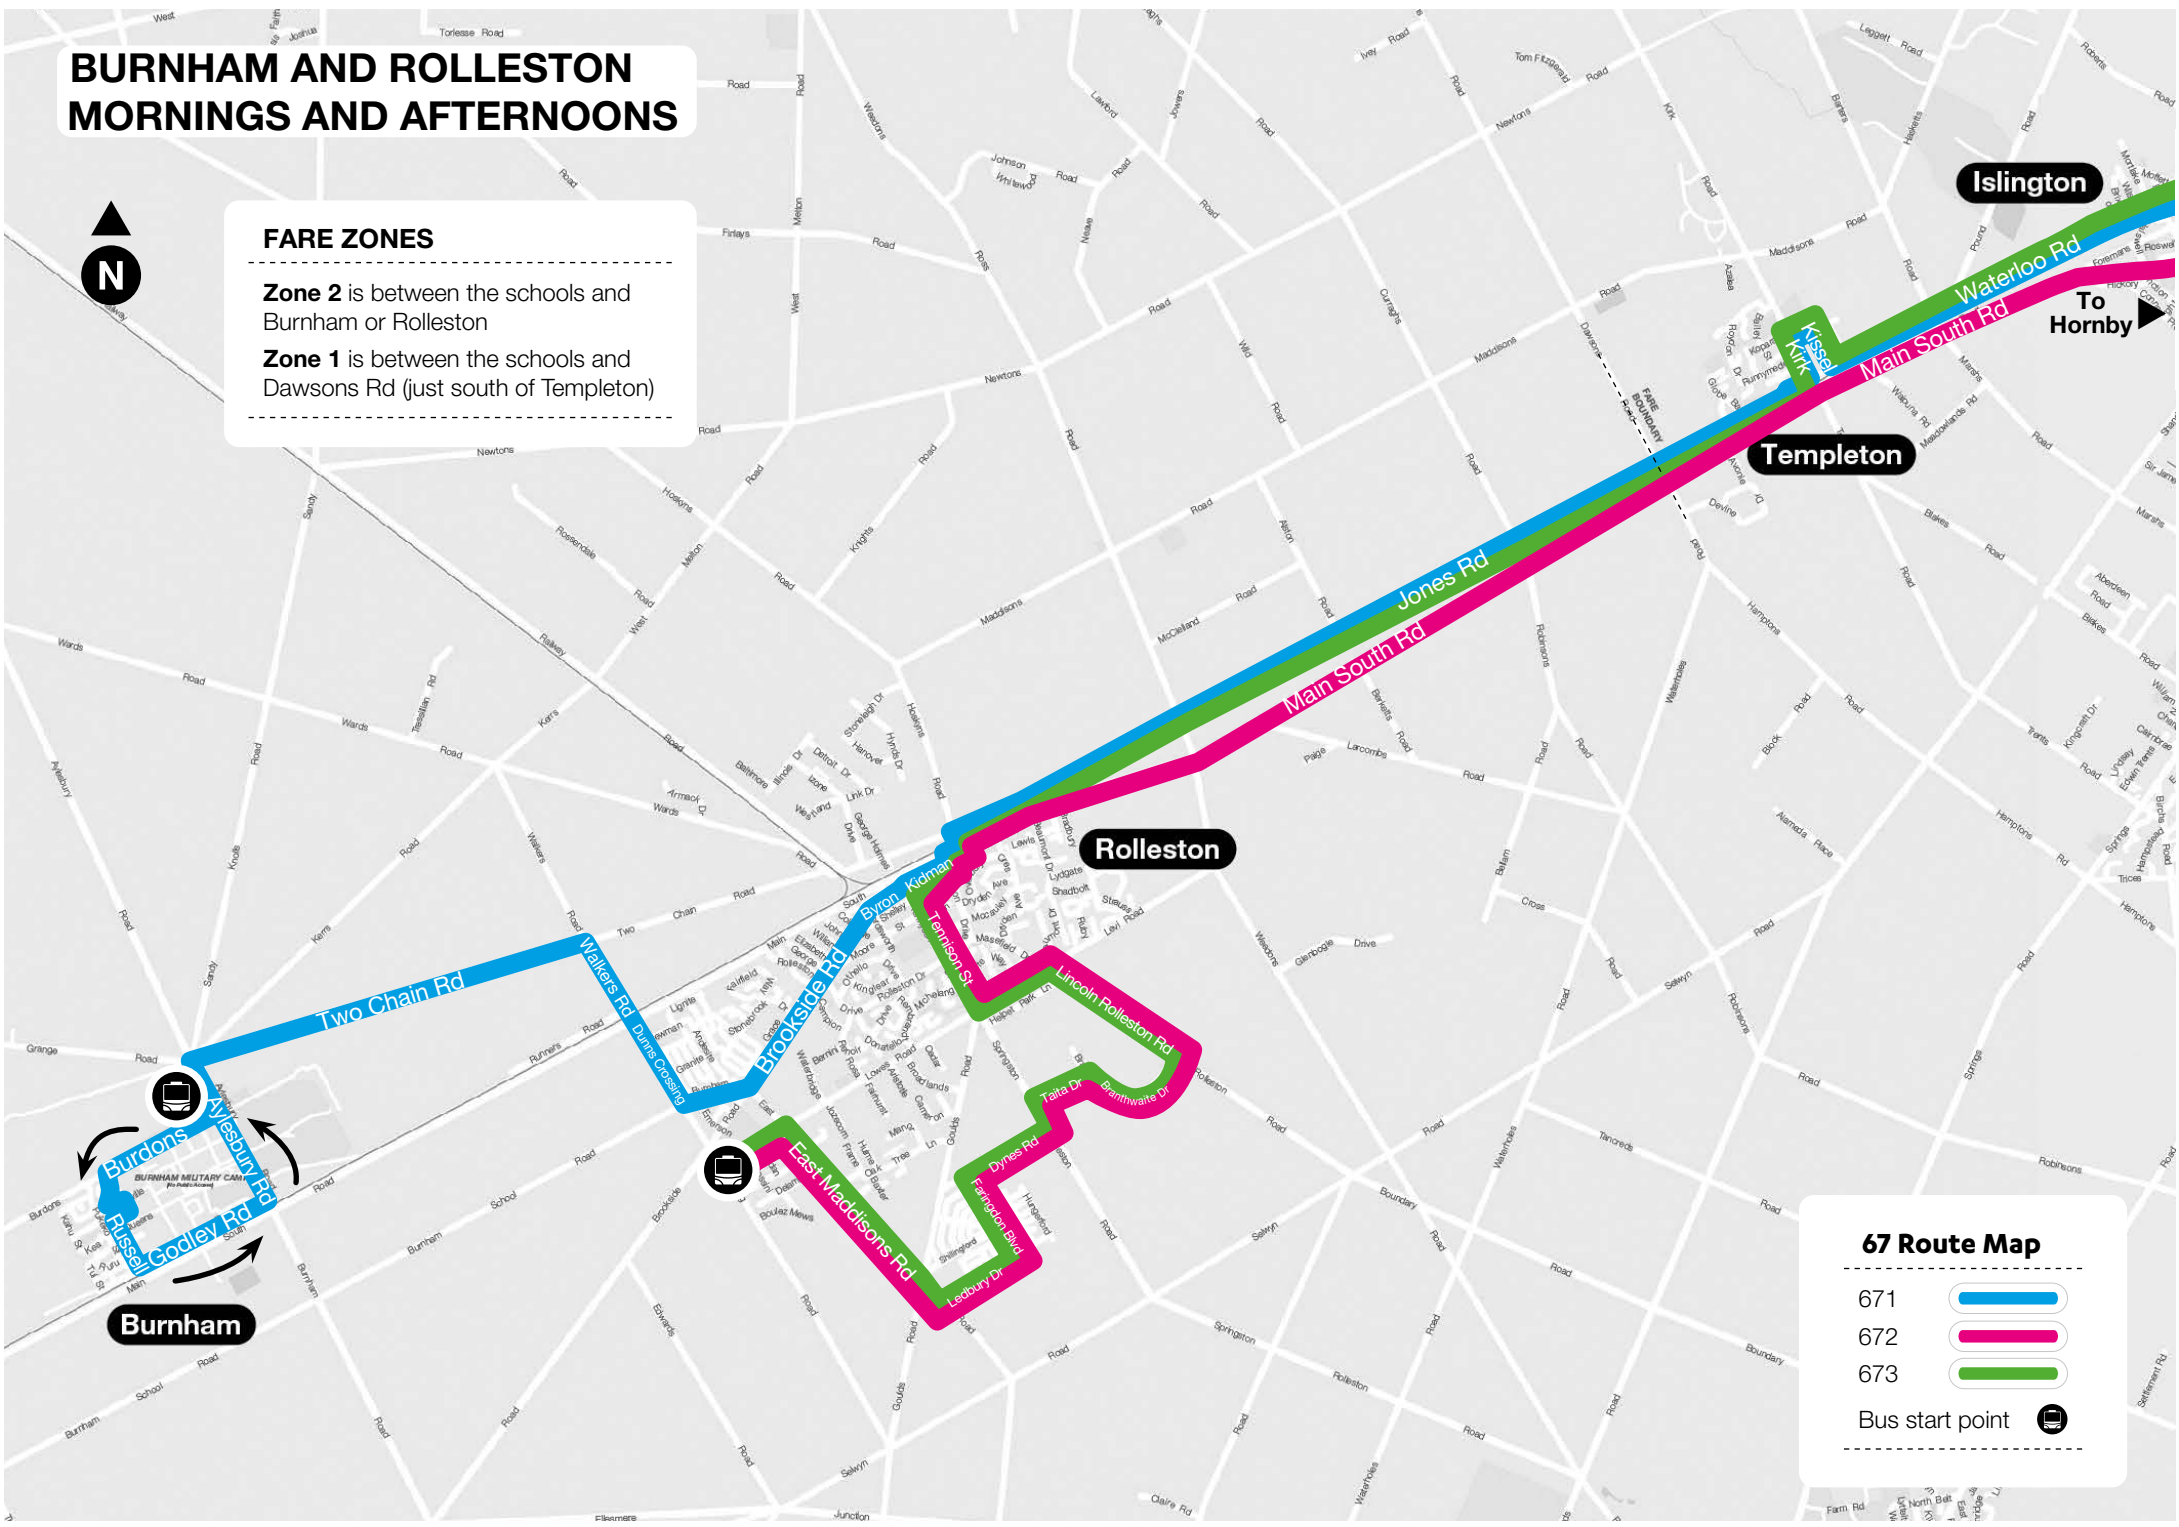

## FARE ZONES

**Zone 2** is between the schools and Burnham or Rolleston

**Zone 1** is between the schools and Dawsons Rd (just south of Templeton)

**Islington**

**To Hornby**

**Templeton**

**Rolleston**

**Burnham**

## 67 Route Map

- 671 
- 672 
- 673 

Bus start point 

# MORNING TRIPS INTO CITY

## 67 Route Map

- 671 
- 672 
- 673 
- Schools 