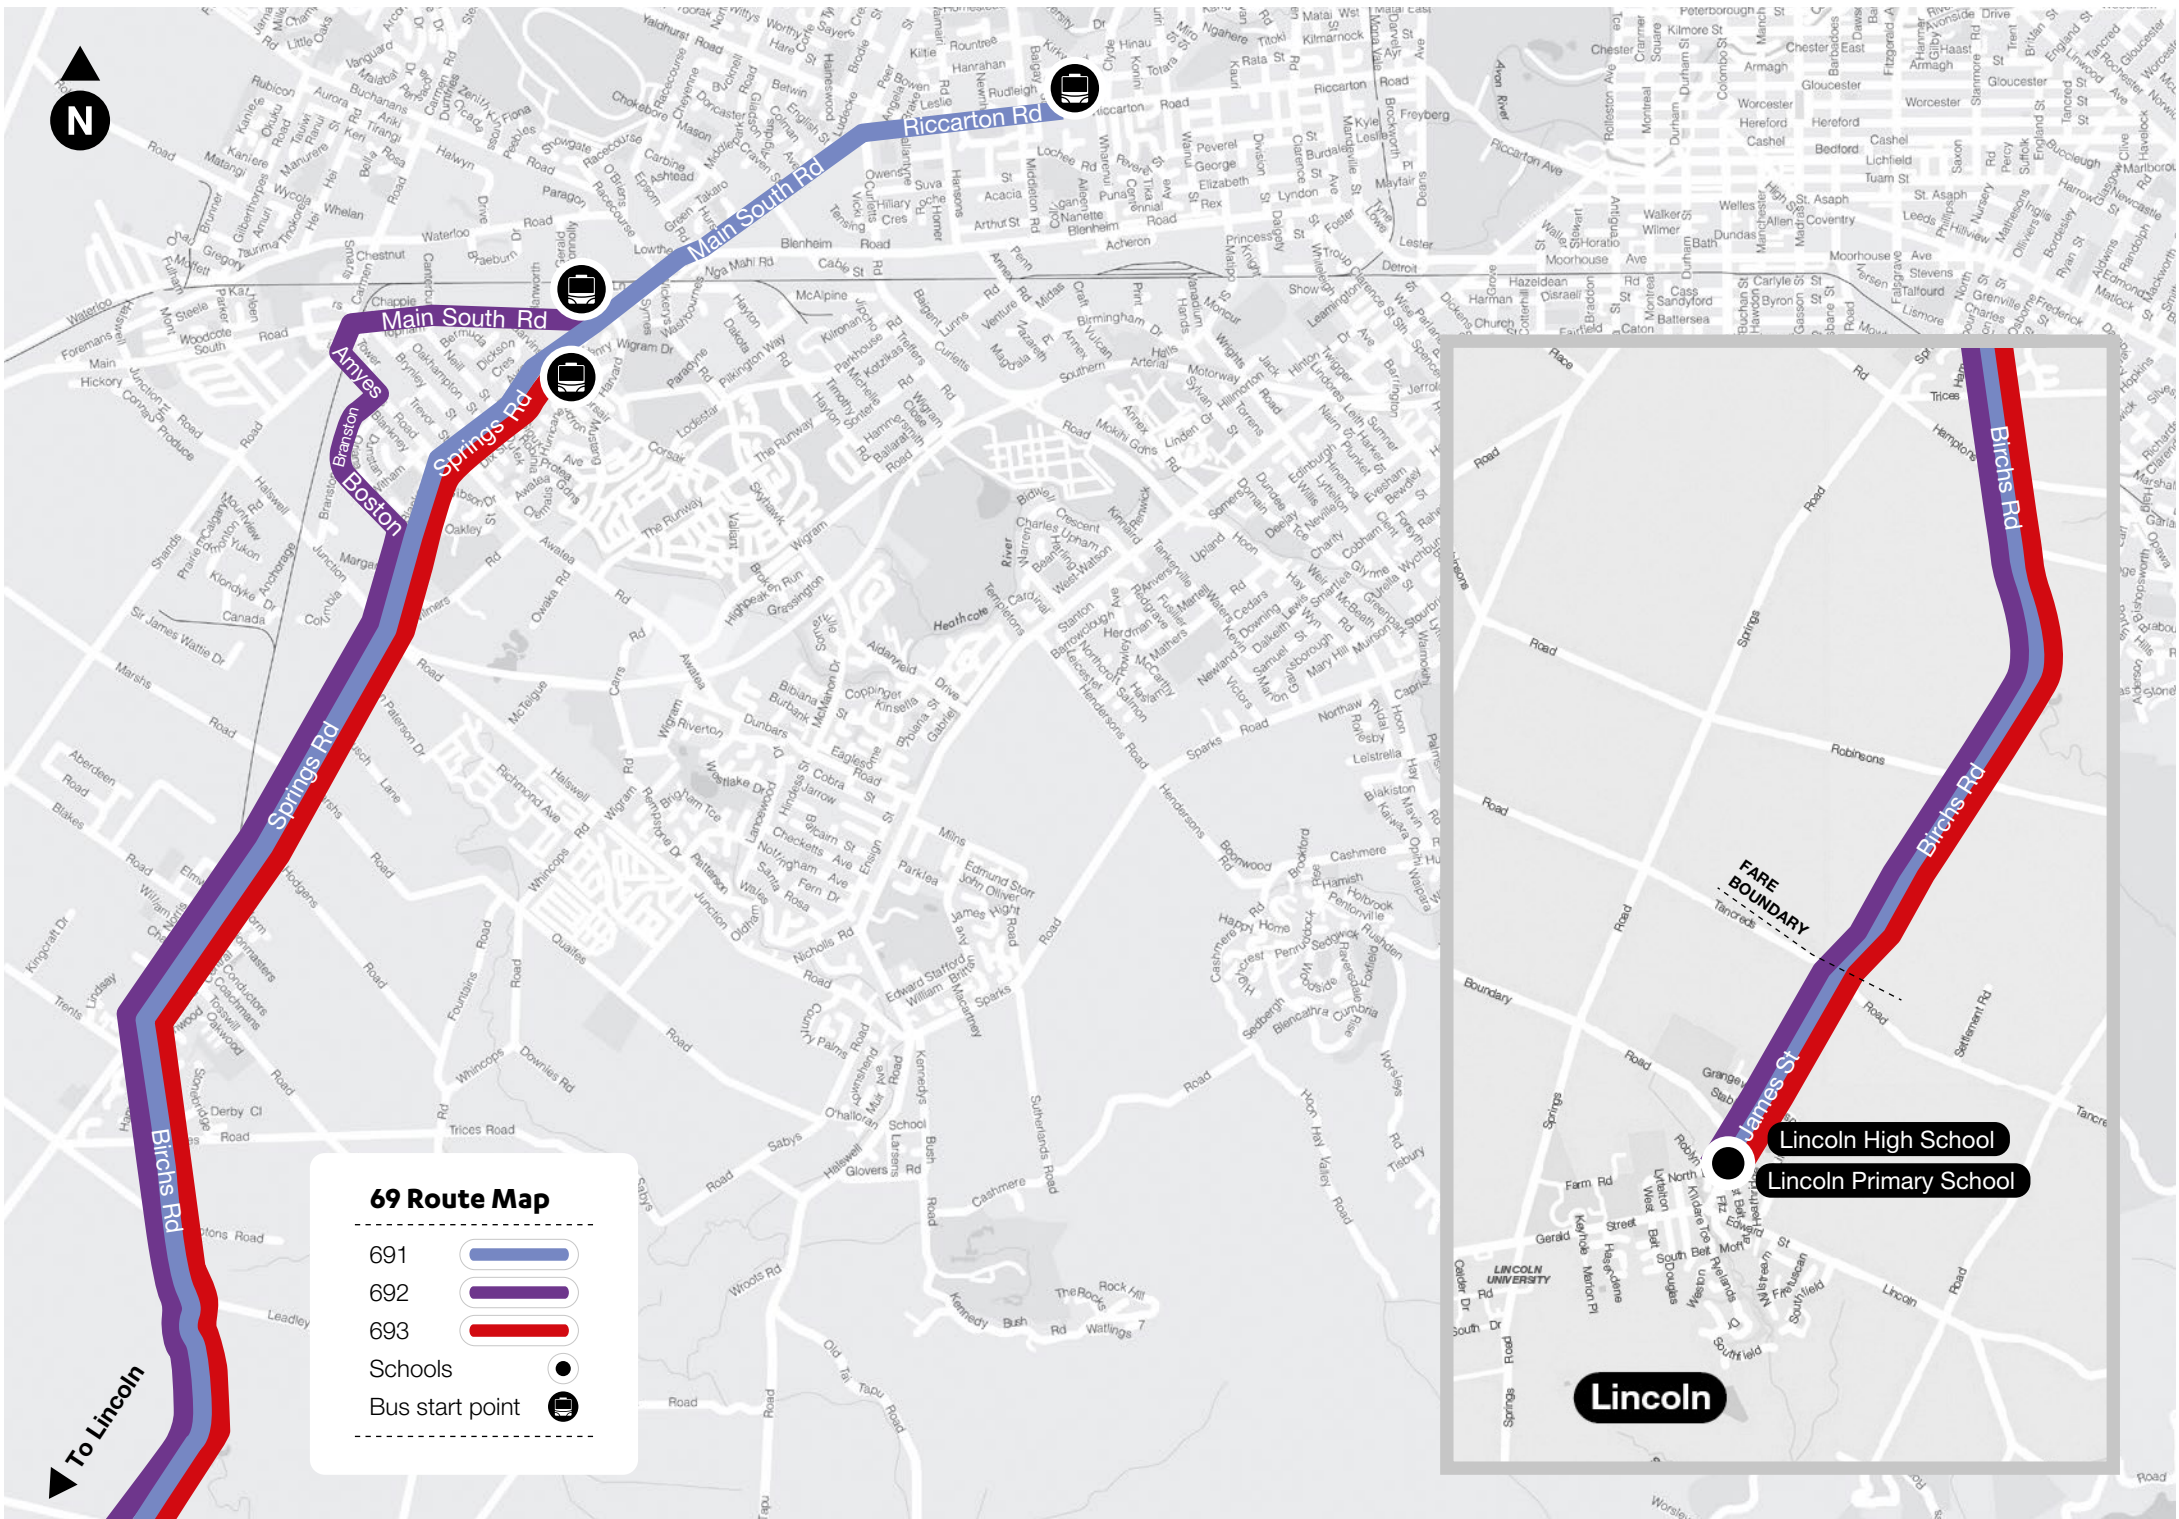

69

691 Riccarton
692 Hornby
693 Springs Rd

Zone 1 & 2
fares apply to
this service

Lincoln High School

Timetable starts
Tuesday
2nd February 2021

691 Riccarton

Morning Trip	Mon-Fri	Afternoon Trip	M/T/Th/F	Wed Only
Riccarton Rd near Balgay St	7.52am	Lincoln High School	3.15pm	2.30pm
Church Corner	7.55am	Prebbleton	3.20pm	2.35pm
Prebbleton	8.15am	Church Corner	3.35pm	2.50pm
Lincoln High School	8.35am	Riccarton Rd near Balgay St	3.45pm	3.00pm

692 Hornby

Morning Trip	Mon-Fri	Afternoon Trip	M/T/Th/F	Wed Only
Springs Rd/Main South Rd	8.00am	Lincoln High School	3.15pm	2.30pm
The Hub Hornby	8.04am	Prebbleton	3.20pm	2.35pm
Prebbleton	8.15am	The Hub Hornby	3.45pm	3.00pm
Lincoln High School	8.35am	Main South Rd	3.50pm	3.05pm

693 Springs Rd

Morning Trip	Mon-Fri	Afternoon Trip	M/T/Th/F	Wed Only
Springs Rd/Main South Rd	8.00am	Lincoln High School	3.15pm	2.30pm
Prebbleton	8.10am	Prebbleton	3.20pm	2.35pm
Lincoln High School	8.30am	Springs Rd/Main South Rd	3.45pm	3.00pm

Students travelling to or from the Lincoln area (south of the Tancred Rd / Birchs Rd intersection) will pay a Zone 2 fare.

Need help?

Give us a call on 366 88 55
or visit metro.co.nz

metro
Our network

69 Route Map