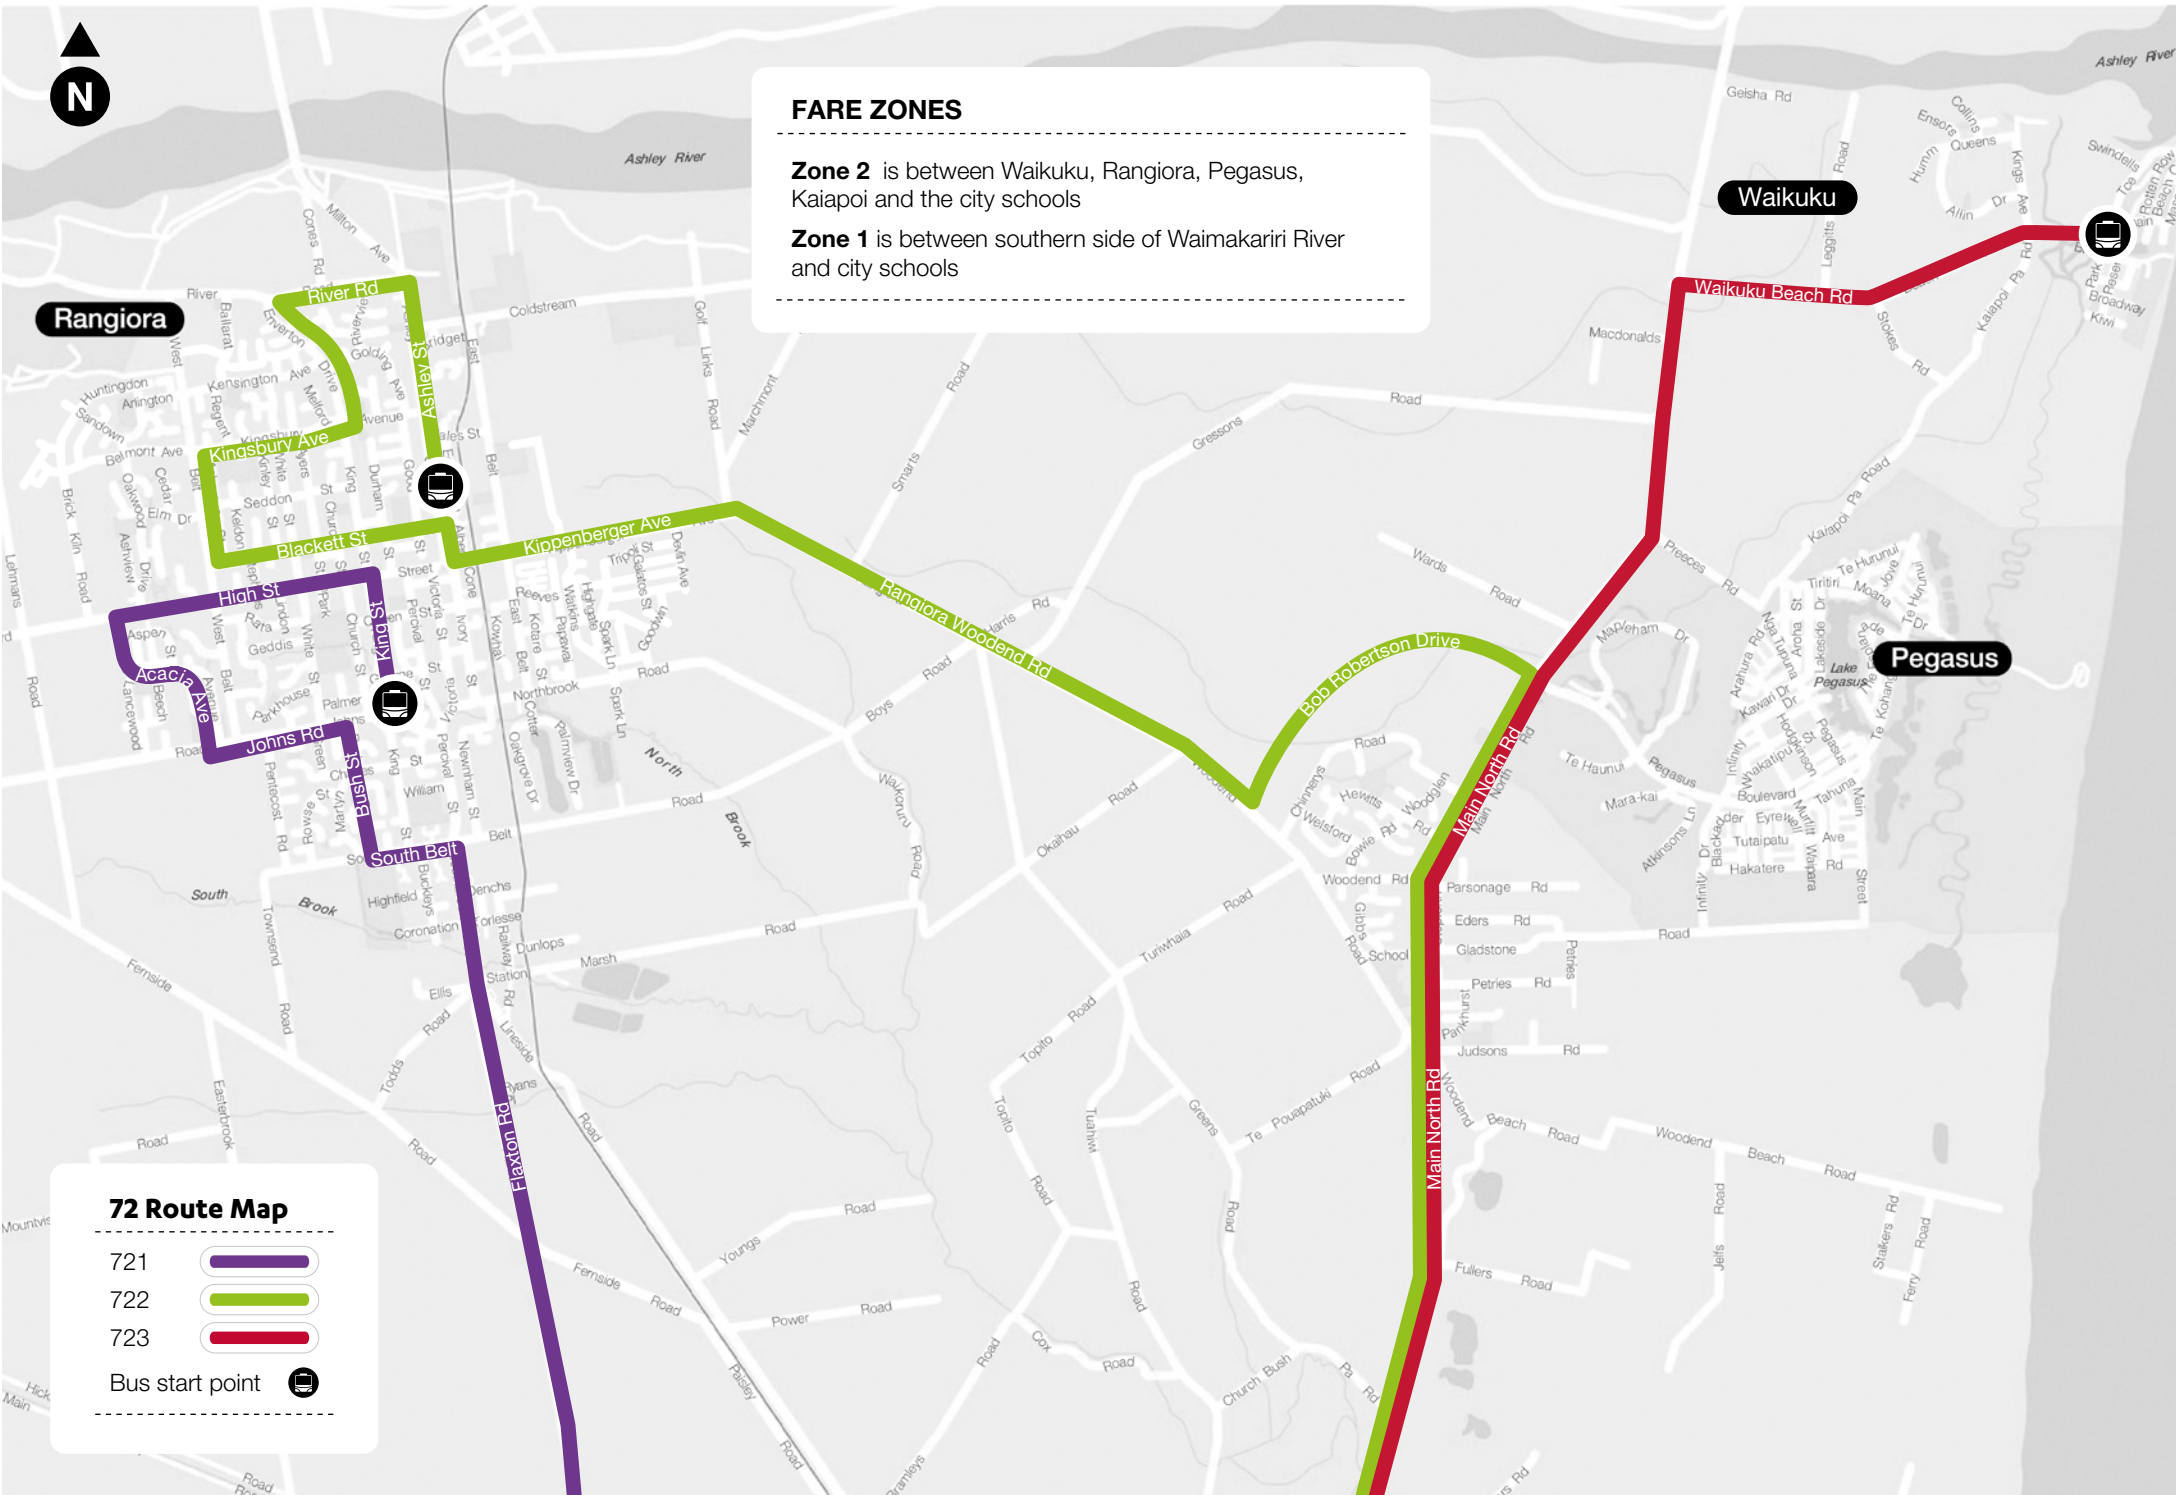

**Please note:** Buses going to AGHS and SBHS are now on Route 66.

### FARE ZONES

**Zone 2** is between Waikuku, Rangiora, Pegasus, Kaiapoi and the city schools

**Zone 1** is between southern side of Waimakariri River and city schools

**72 Route Map**

- 721 
- 722 
- 723 

Bus start point 

**Rangiora**

**Waikuku**

**Pegasus**

River Rd

Kingsbury Ave

Blackett St

Kippenberger Ave