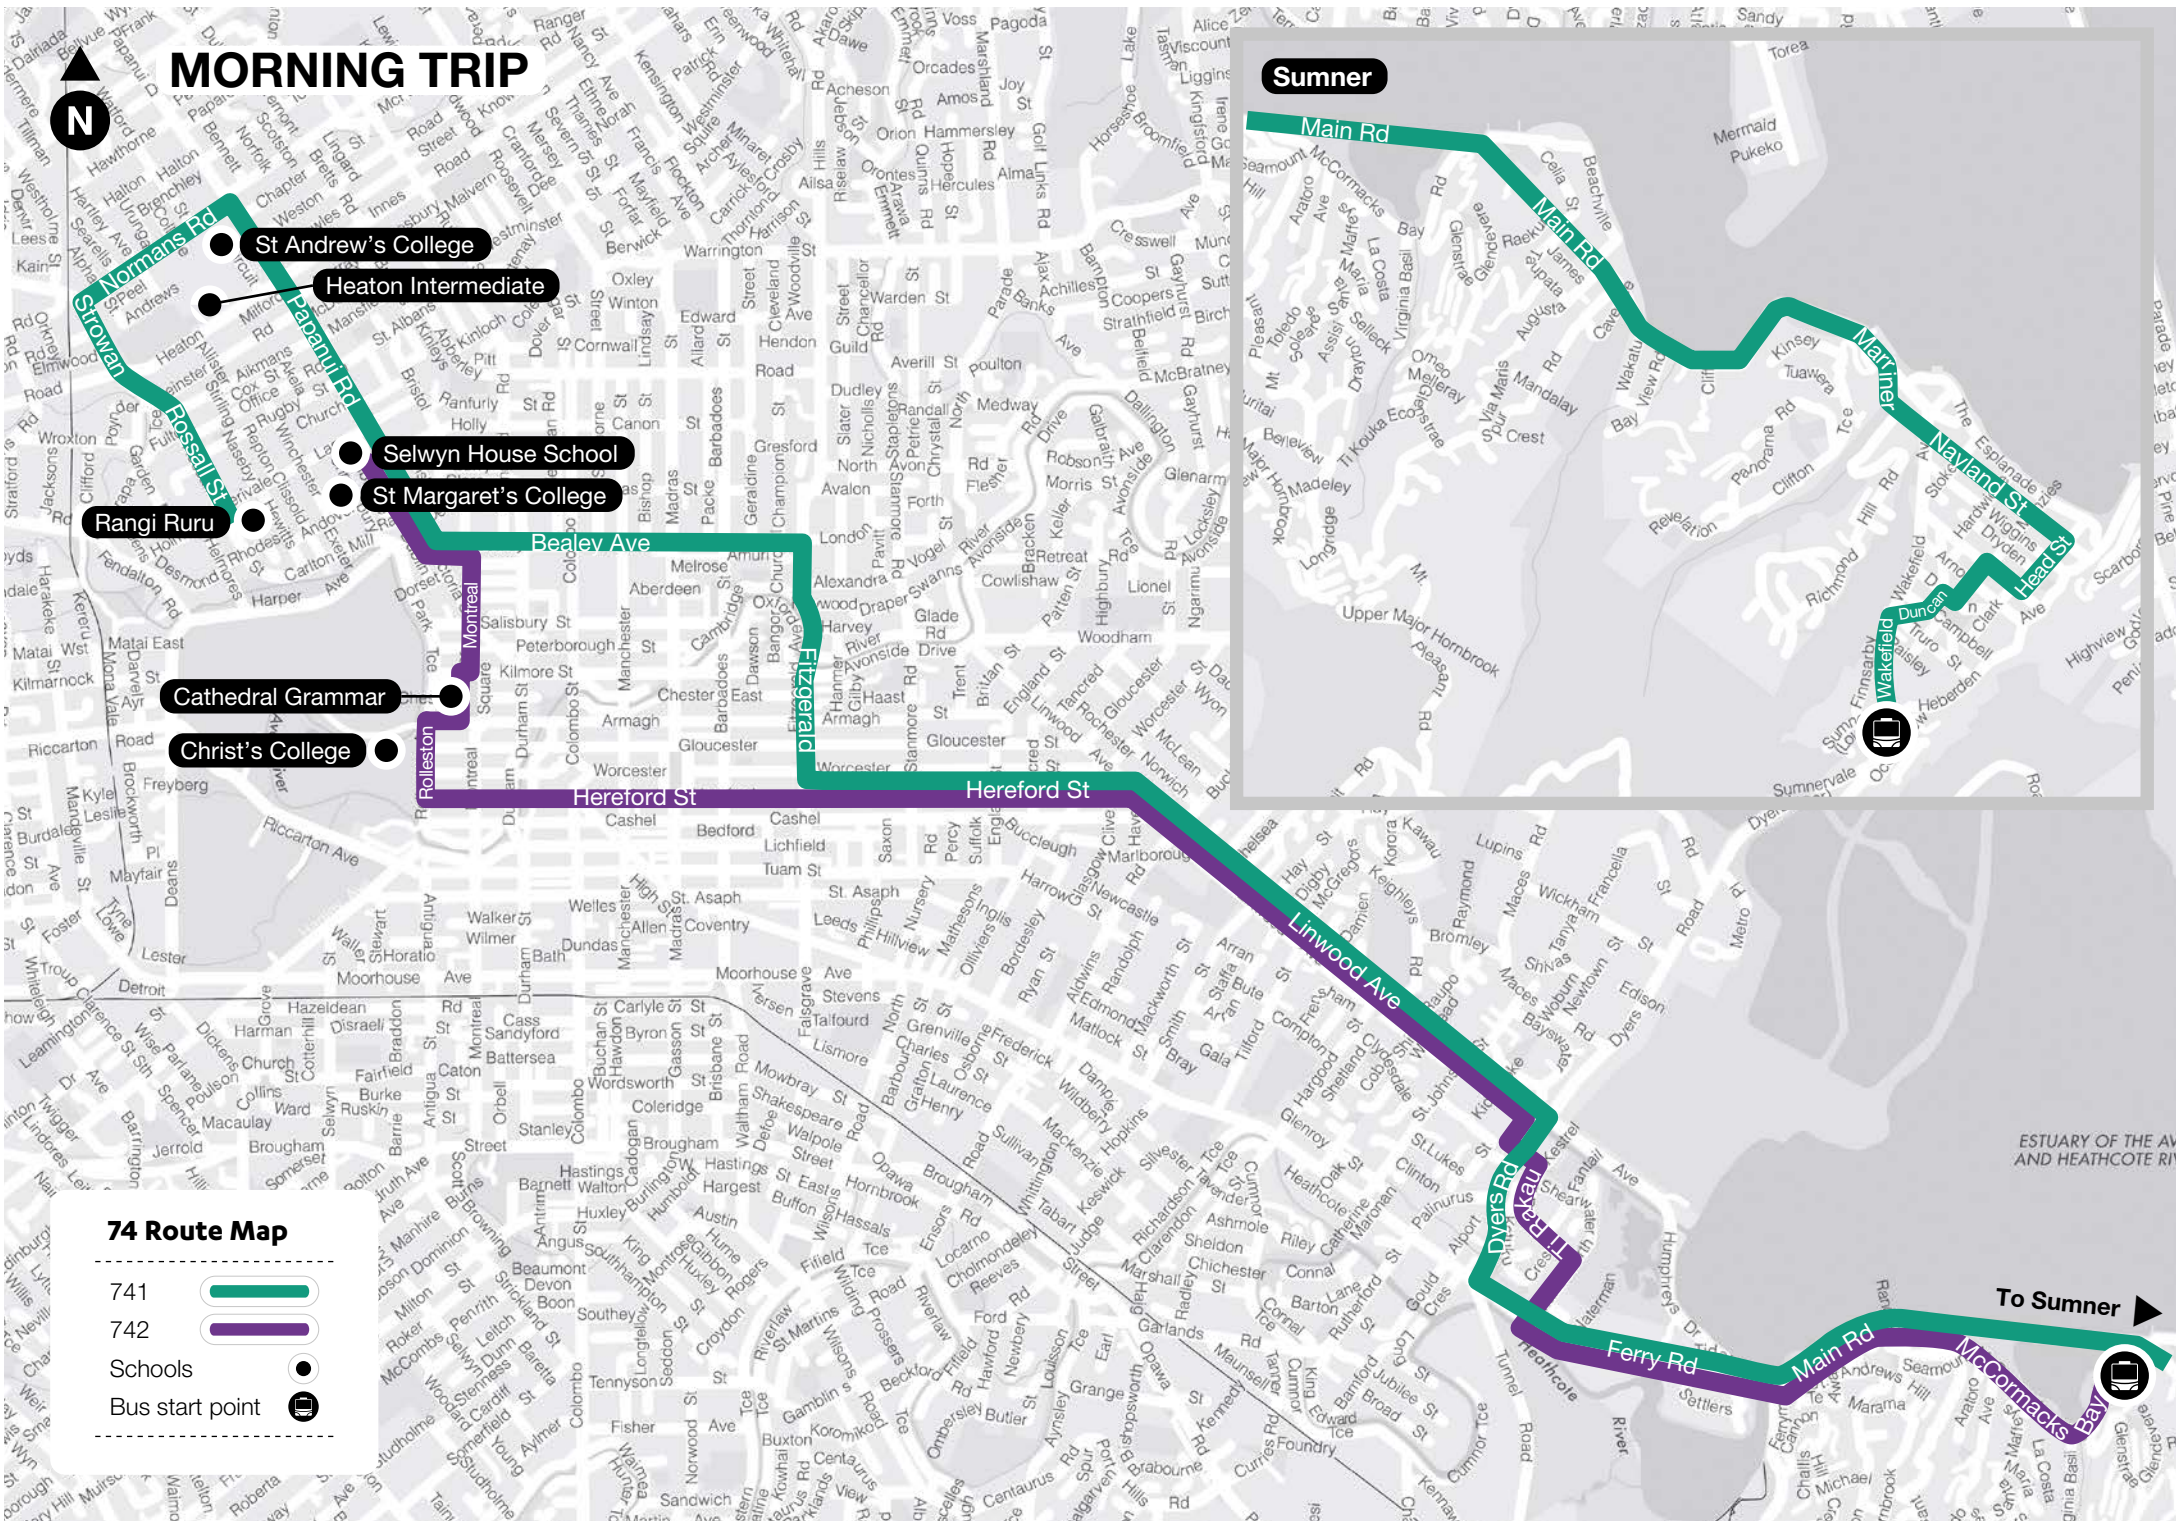

### 741 Sumner To City/Merivale Schools

Morning Trip	Mon-Fri	Afternoon Trip	Mon-Fri
Sumner	7.15am	Selwyn House	3.35pm
Redcliffs	7.28am	St Andrew's College (Normans Rd)	3.40pm
Ferrymead Shops	7.33am	Rangi Ruru Girls School (Rossall St)	3.46pm
Linwood Park	7.40am*	Linwood Park	4.10pm
Selwyn House	8.07am	Ferrymead Shops	4.20pm**
St Margaret's College	8.08am	Redcliffs	4.35pm
St Andrew's College	8.15am	Sumner	4.50pm
Rangi Ruru Girls School	8.25am		

\* In the morning the 741 and 742 buses meet on Linwood Ave (opposite Kidbrooke St). Students travelling to Papanui Rd and Rangi Ruru will be transferred on to one bus and students travelling to St Margaret's College, Cathedral Grammar and Christ's College on to the other bus.

\*\* In the afternoons routes 741 and 742 buses meet at Ferrymead. Students travelling to McCormacks Bay will be transferred on to one bus and students travelling to Sumner on to the other bus.

On Wednesday afternoons the 742 will not operate. Students can catch the 3 (Purple Line) from the Bus Interchange to travel home.

## 74 Route Map

- 741
- 742
- Schools
- Bus start point

To Sumner

ESTUARY OF THE AVON AND HEATHCOTE RIVERS