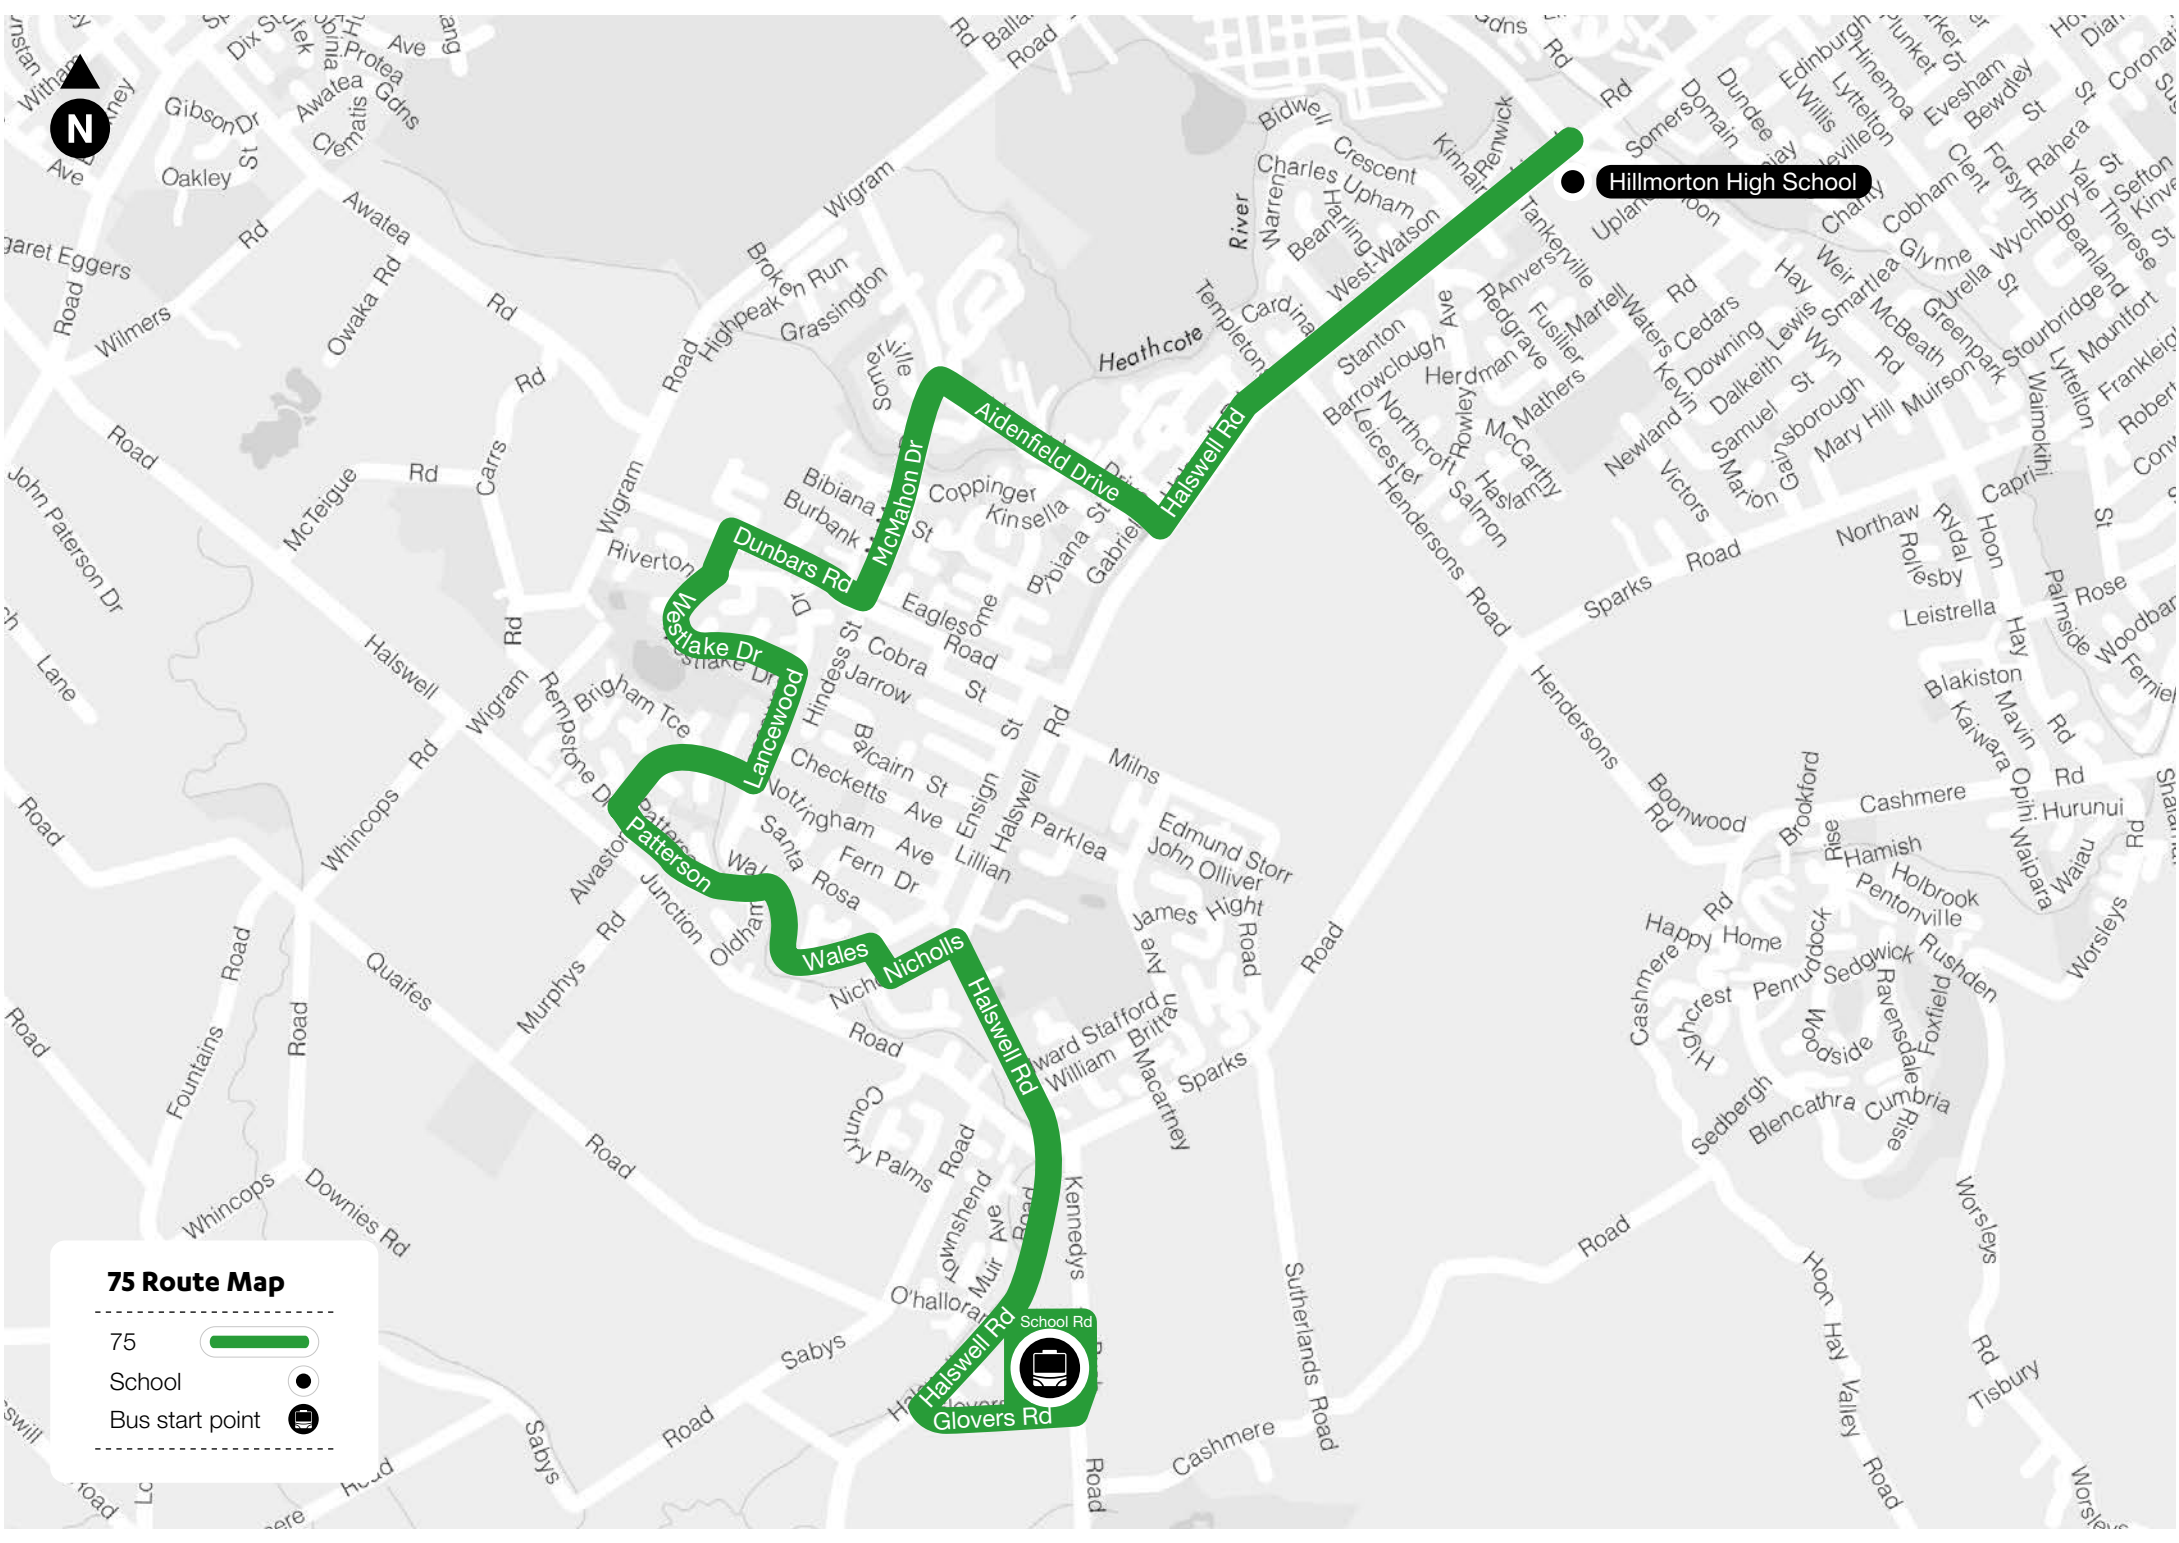

Halswell To Hillmorton High School

Zone 1
fares apply to
this service

75 Halswell To Hillmorton High School

Morning Trip	Mon	Tue-Fri
School Rd	8.50am	8.20am
Dunbars Rd/McMahon Dr	9.00am	8.30am
Hillmorton High School (Halswell Rd)	9.15am	8.45am

Afternoon Trip	M/T/Th/F	Wed
Hillmorton High School (Halswell Rd)	3.10pm	2.45pm
Dunbars Rd/McMahon Dr	3.18pm	2.53pm
School Rd	3.35pm	3.10pm

Need help?

Give us a call on 366 88 55
or visit metro.co.nz

75 Route Map

75 

School 

Bus start point 