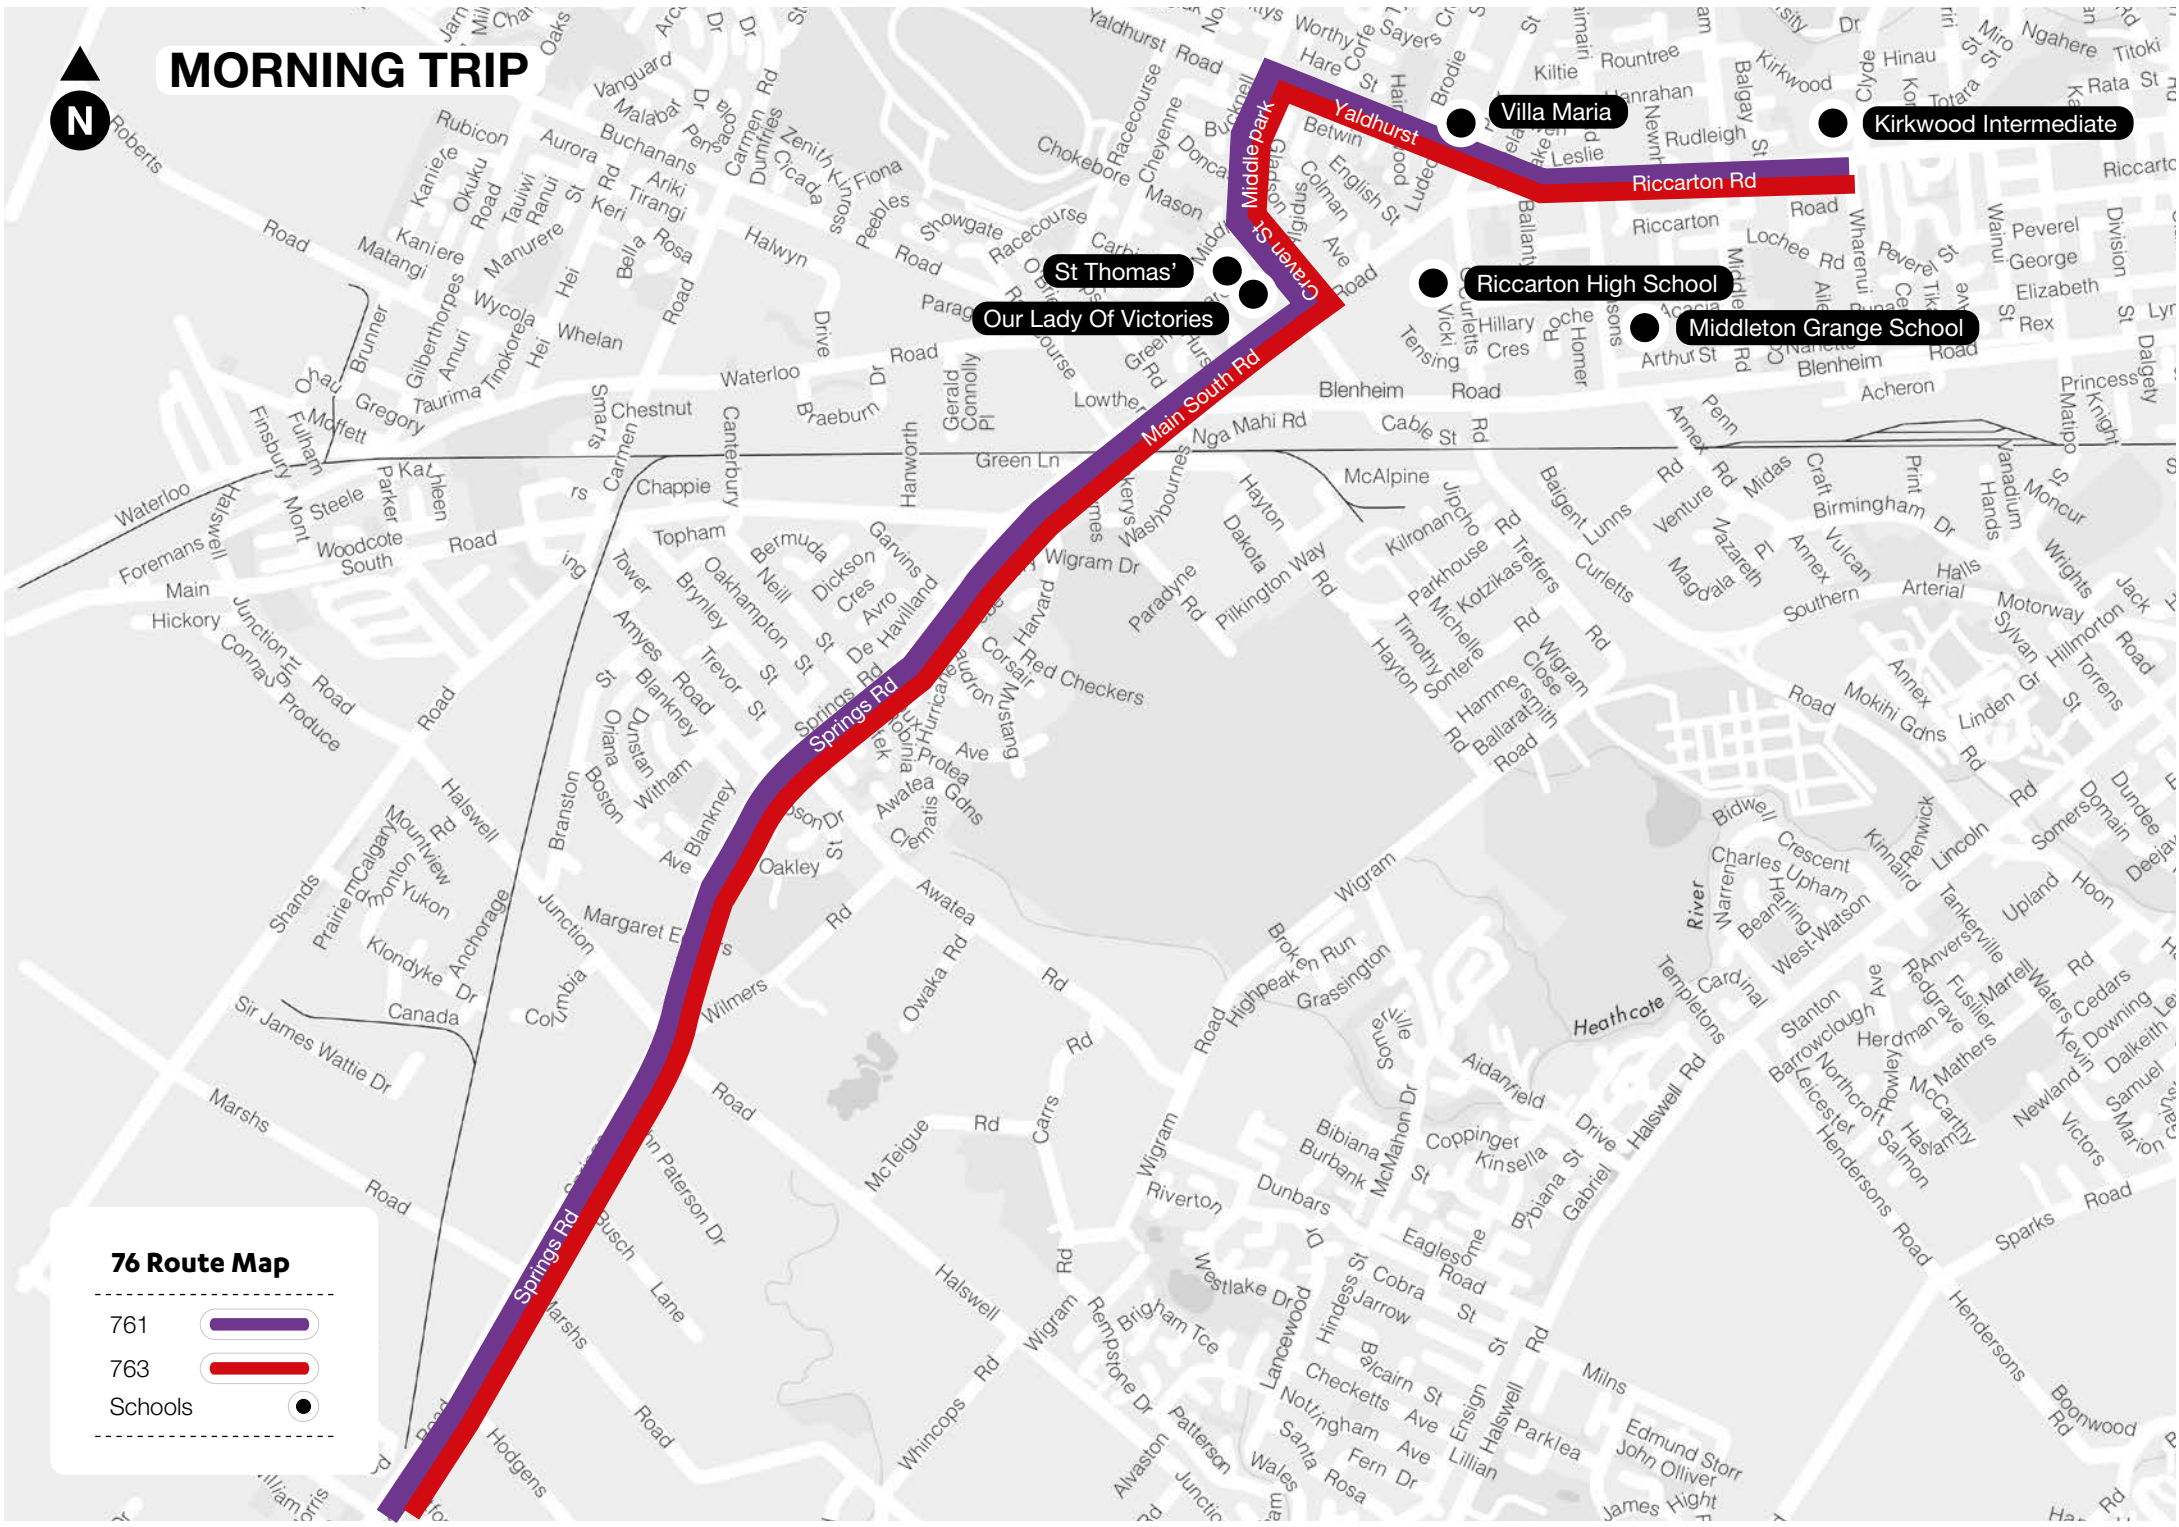

Need help?

Give us a call on 366 88 55
or visit metro.co.nz

MORNING TRIP

FARE ZONES

Zone 1 is between Birchs Rd / Tancred Rd intersection (just south of Templeton) and city schools

Zone 2 is between Lincoln and city schools

Lincoln

Prebbleton

76 Route Map

761 

763 

Bus start point 

Gerald St

FARE BOUNDARY

Birchs Rd

Birchs Rd

Birchs Rd

Springs Rd

MORNING TRIP

76 Route Map

- 761
- 763
- Schools

Our Lady Of Victories
St Thomas'

Zone 1 is between Birchs Rd / Tancred Rd intersection (just south of Templeton) and city schools

Zone 2 is between Lincoln and city schools

Lincoln

Prebbleton

76 Route Map

761 

763 

FARE BOUNDARY