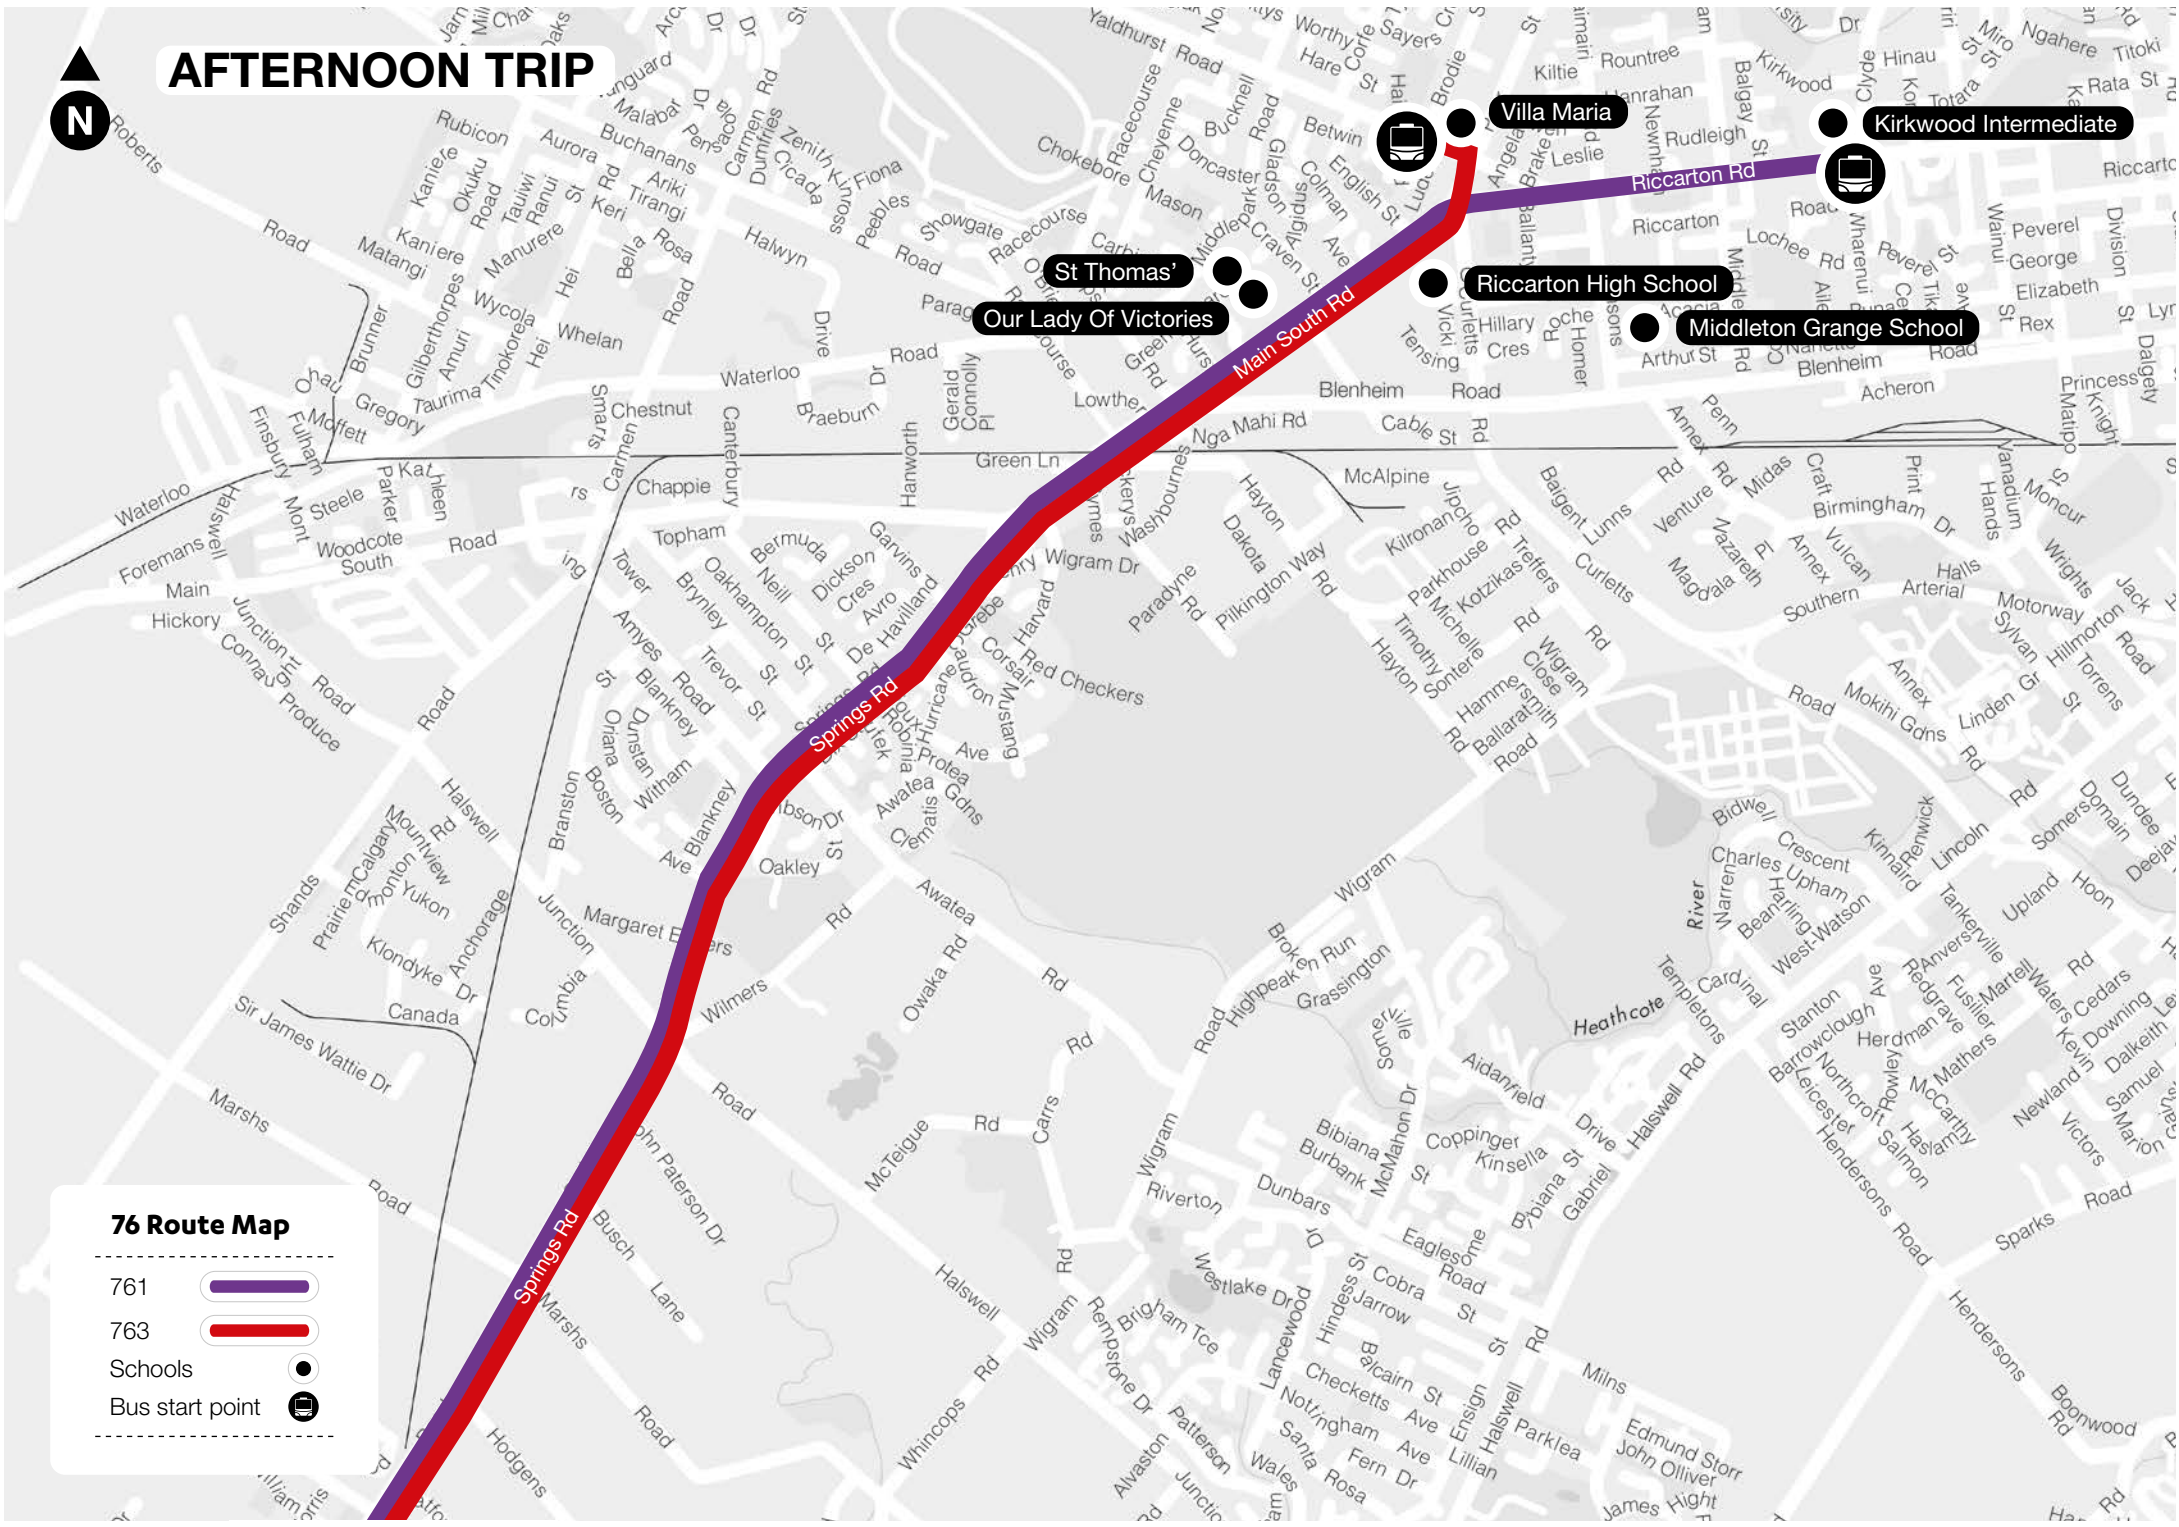

Students travelling to or from the Lincoln area (south of the Tancred Rd / Birchs Rd intersection) will pay a Zone 2 fare.

These services travel to Our Lady of Victories, St Thomas', Villa Maria College, Riccarton High School and Kirkwood Intermediate. Middleton Grange students can also use this service via the bus stops along Riccarton Rd.

Need help?

Give us a call on 366 88 55
or visit metro.co.nz

MORNING TRIP

FARE ZONES

Zone 1 is between Birchs Rd / Tancred Rd intersection (just south of Templeton) and city schools

Zone 2 is between Lincoln and city schools

Springs Rd

Middlepark

Heathcote

AFTERNOON TRIP

76 Route Map

- 761 
- 763 
- Schools 
- Bus start point 

AFTERNOON TRIP

FARE ZONES

Zone 1 is between Birchs Rd / Tancred Rd intersection (just south of Templeton) and city schools

Zone 2 is between Lincoln and city schools

Lincoln

Prebbleton

76 Route Map

761 

763 

FARE BOUNDARY