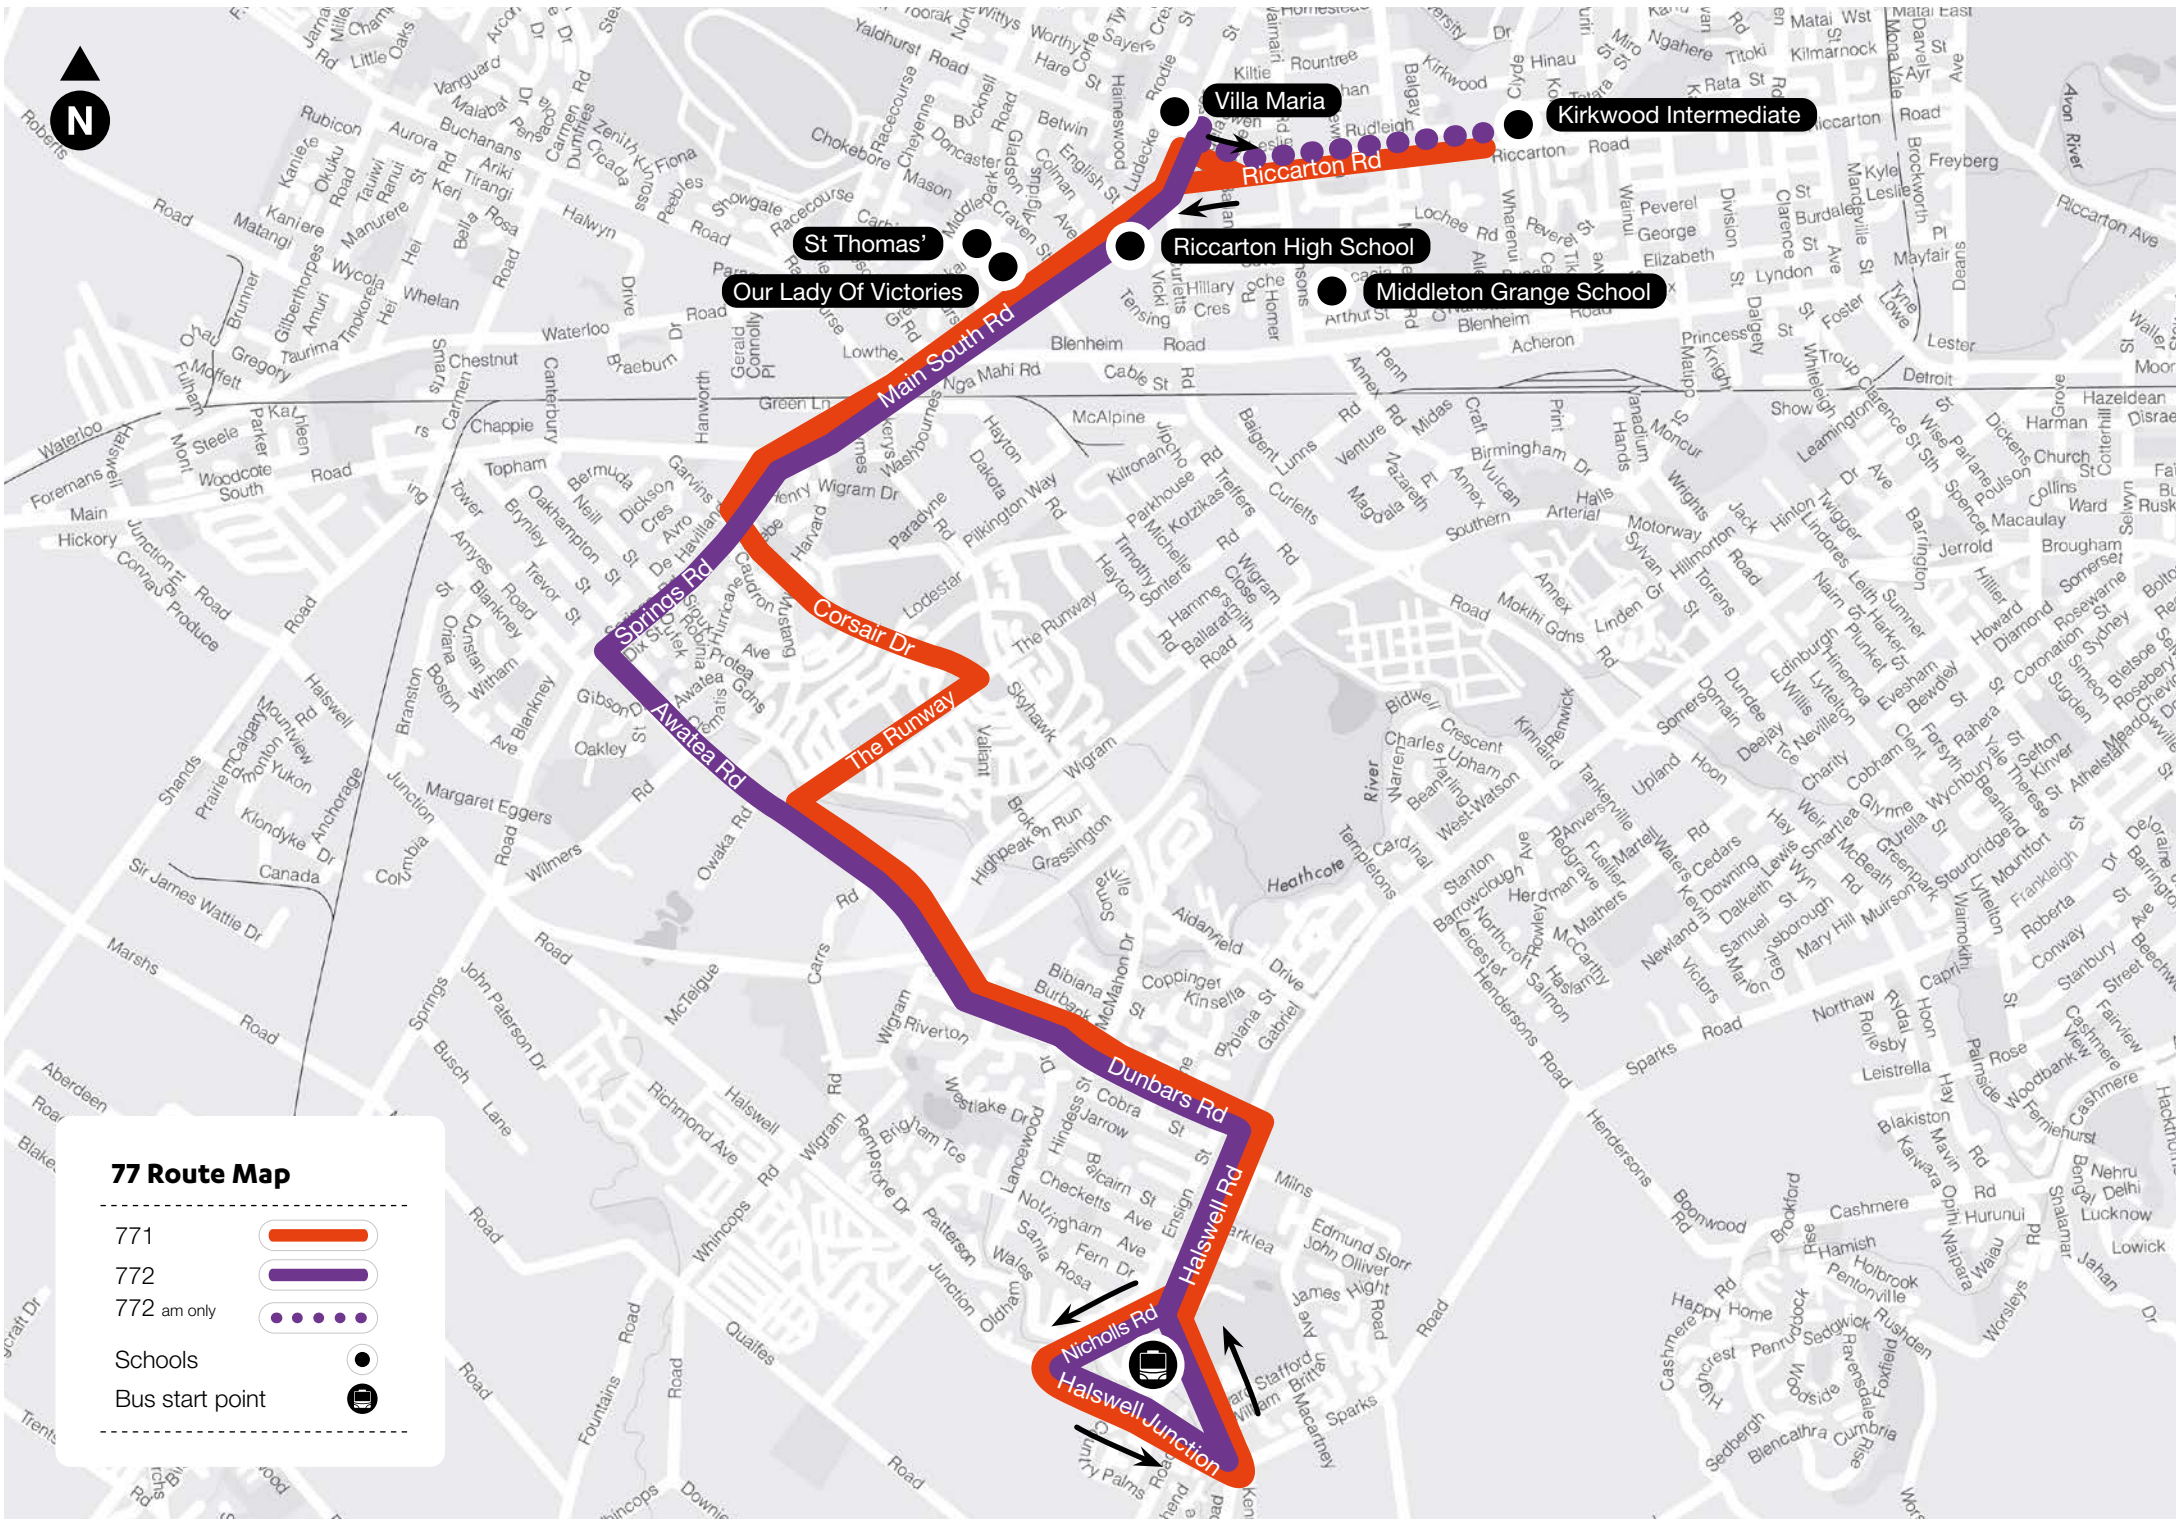

77 Route Map

- 771
- 772
- 772 am only
- Schools
- Bus start point

Villa Maria

Kirkwood Intermediate

St Thomas'

Riccarton High School

Middleton Grange School

Our Lady Of Victories

Main South Rd

Riccarton Rd

Springs Rd

Corsair Dr

The Runway

Awatea Rd

Dunbars Rd

Halswell Rd

Nicholls Rd

Halswell Junction