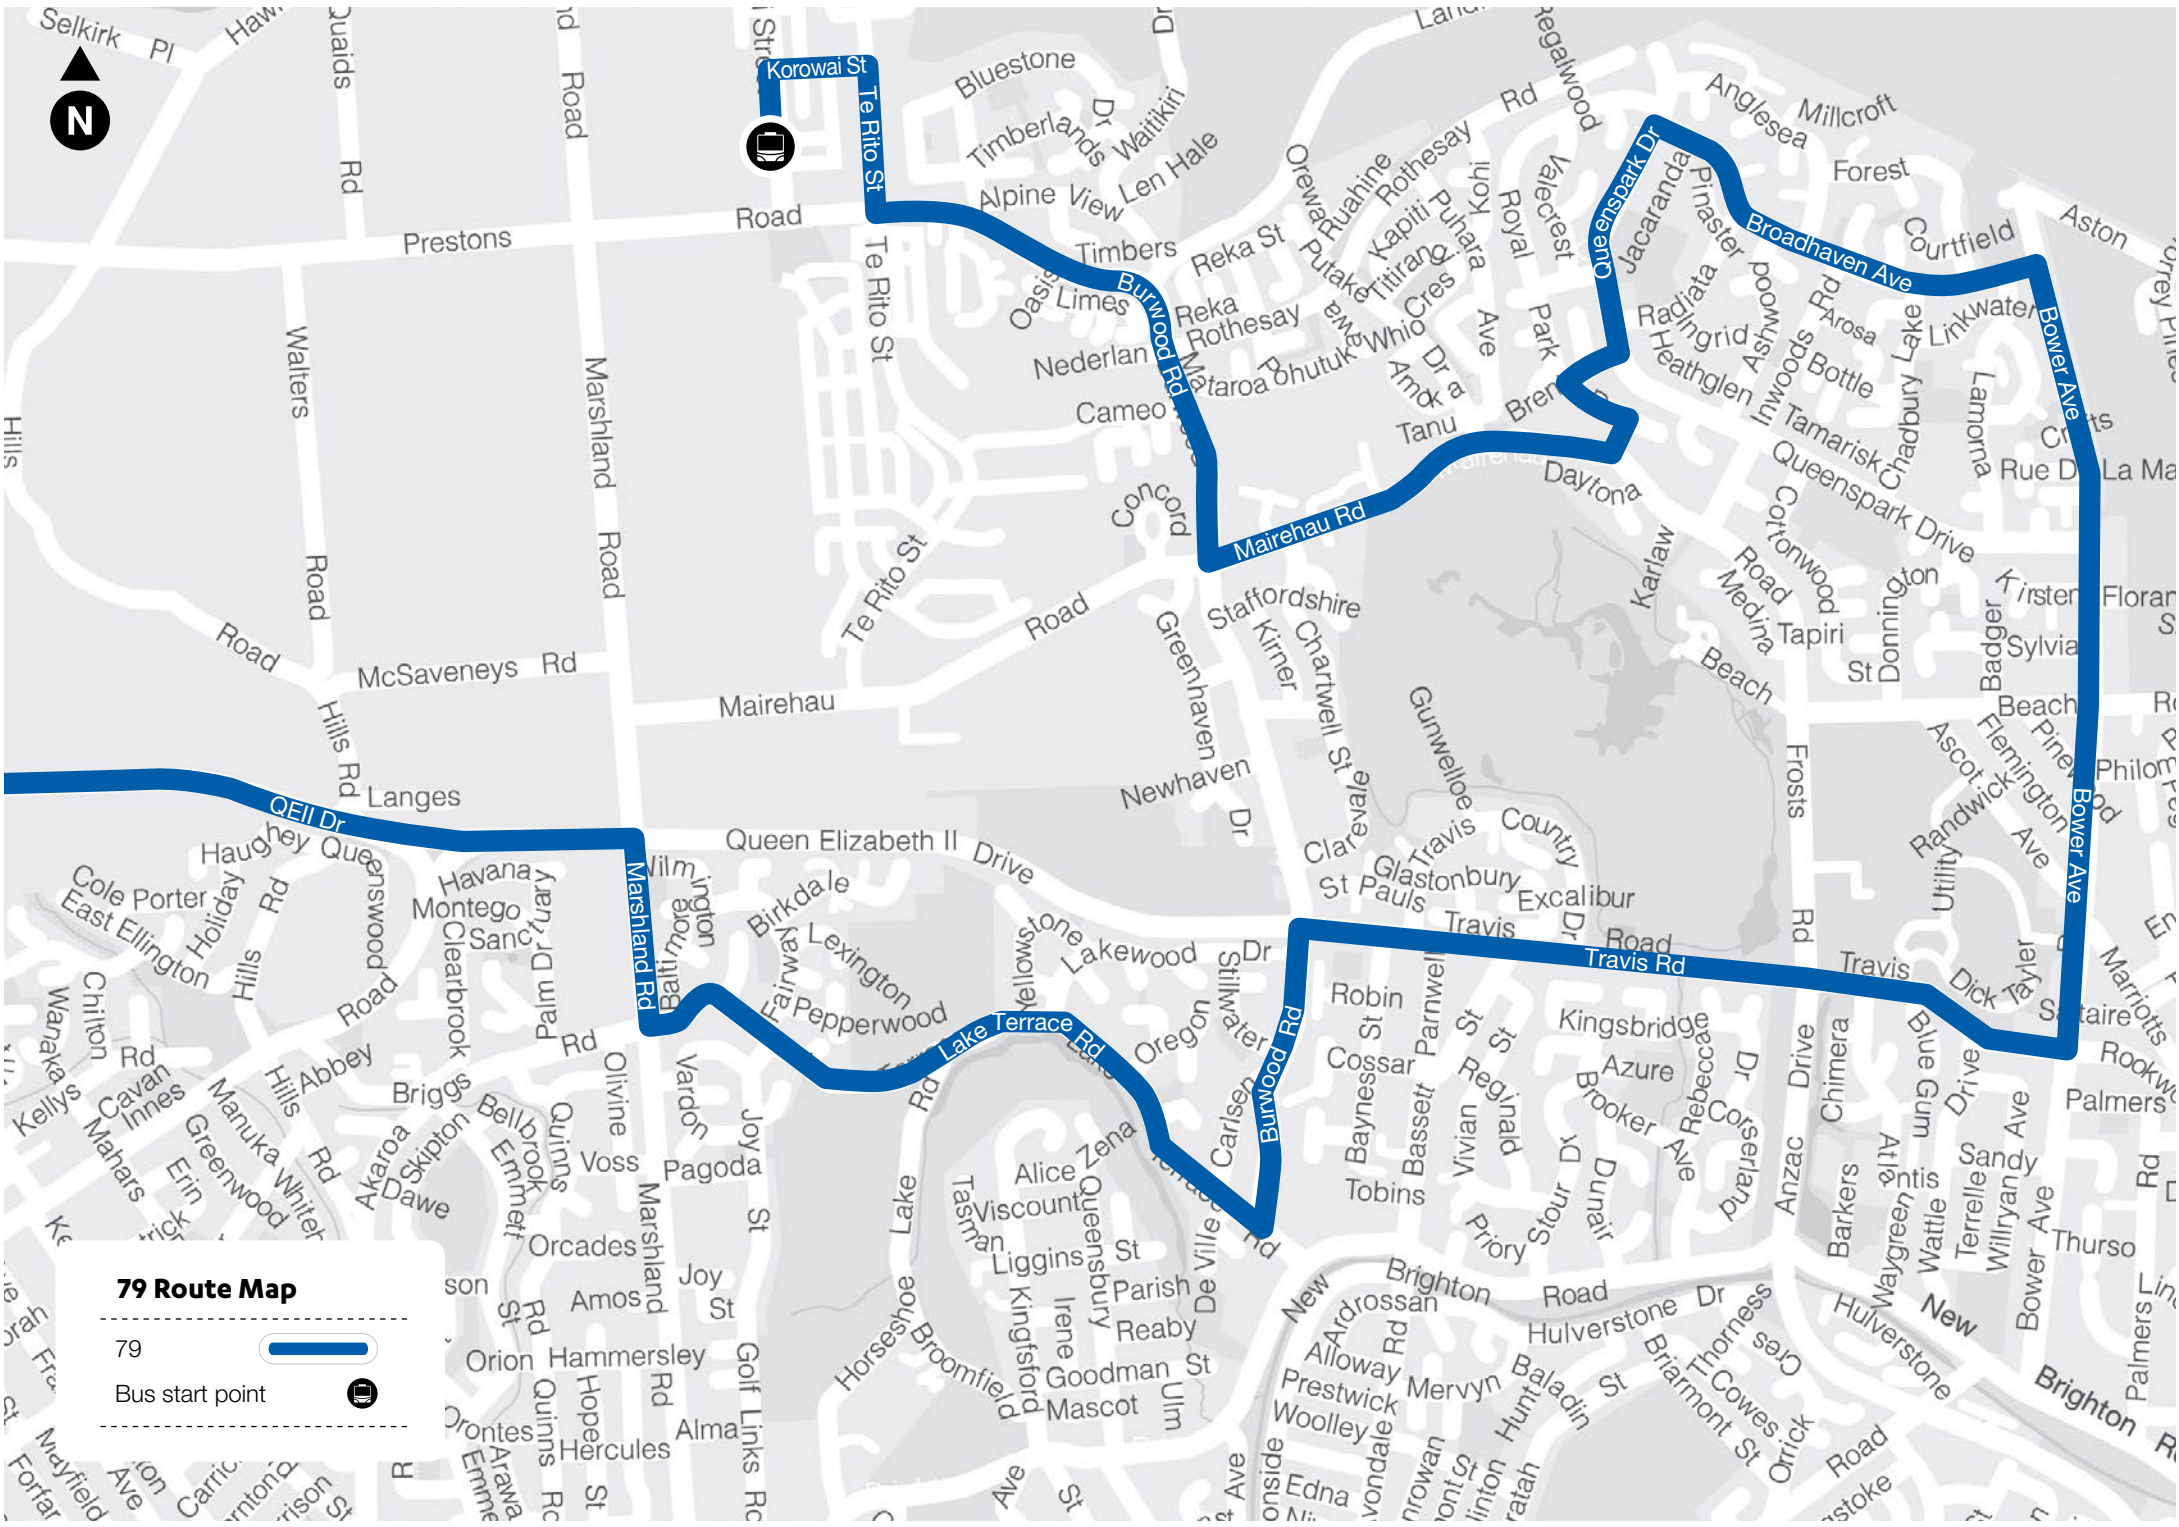

79

79 St Bede's College, Papanui High School
and Burnside High School

Zone 1
fares apply to
this service

St Bede's College, Papanui High School and Burnside High School

Timetable starts
Monday
1st February 2021

| Morning Trip | Mon only | T/W/Th/F | Afternoon Trip | W/T/Th/F | Wed only |
|-------------------------------|----------|----------|-------------------------------|----------|----------|
| Te Korari St | 7.25am | 7.05am | Burnside High School | 2.50pm | 2.40pm |
| Burwood Rd (near Rothesay St) | 7.28am | 7.08am | Papanui High School | 2.58pm | 2.48pm |
| Burwood Hospital | 7.30am | 7.10am | St Bede's College | 3.03pm | 2.53pm |
| St Bede's College | 8.08am | 7.48am | Burwood Hospital | 3.32pm | 3.22pm |
| Papanui High School | 8.12am | 7.52am | Burwood Rd (near Rothesay St) | 3.34pm | 3.24pm |
| Burnside High School | 8.22am | 8.03am | Te Korari St | 3.37pm | 3.27pm |

Need help?

Give us a call on 366 88 55
or visit metro.co.nz

metro
Our network

79 Route Map

79

Bus start point

St Bede's College

Papanui High School

Burnside High School

79 Route Map

79 

Schools 