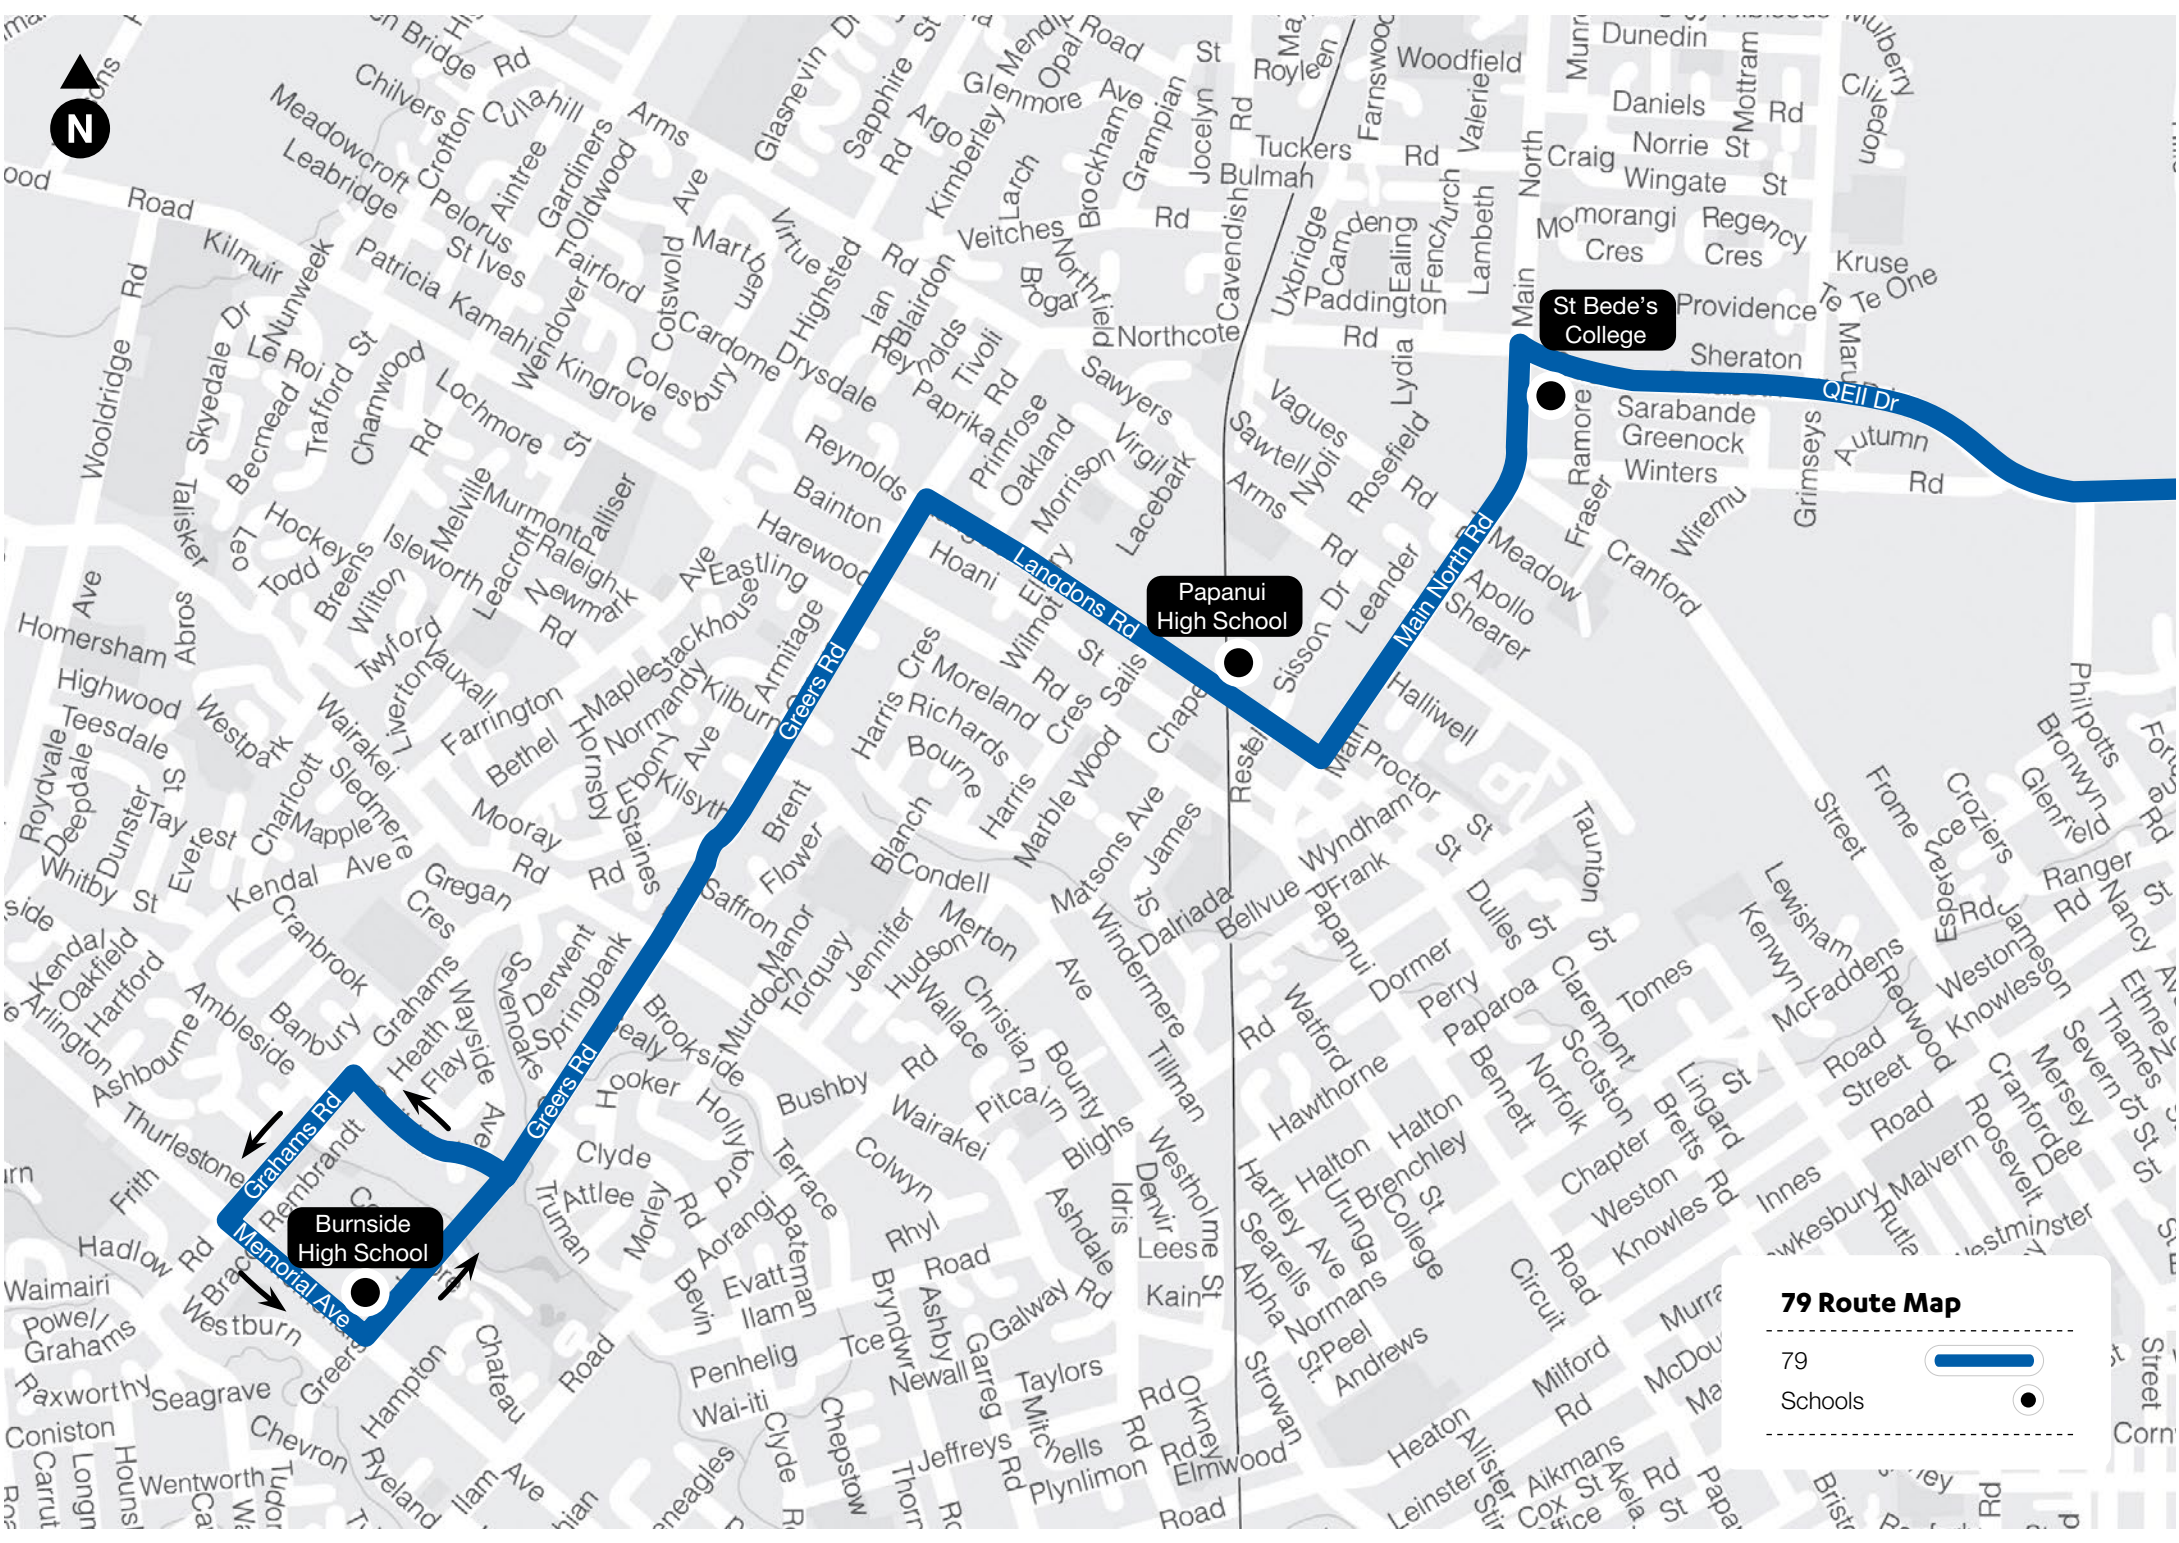

| Morning Trip | Mon only | T/W/Th/F | Afternoon Trip | W/T/Th/F | Wed only |
|-------------------------------|----------|----------|-------------------------------|----------|----------|
| Te Korari St | 7.25am | 7.05am | Burnside High School | 2.50pm | 2.40pm |
| Burwood Rd (near Rothesay St) | 7.28am | 7.08am | Papanui High School | 2.58pm | 2.48pm |
| Burwood Hospital | 7.30am | 7.10am | St Bede's College | 3.03pm | 2.53pm |
| St Bede's College | 8.08am | 7.48am | Burwood Hospital | 3.32pm | 3.22pm |
| Papanui High School | 8.12am | 7.52am | Burwood Rd (near Rothesay St) | 3.34pm | 3.24pm |
| Burnside High School | 8.22am | 8.03am | Te Korari St | 3.37pm | 3.27pm |

Need help?

Give us a call on 366 88 55
or visit metro.co.nz

metro
Our network

79 Route Map

79

Bus start point

St Bede's College

Papanui High School

Burnside High School

79 Route Map

79 

Schools 