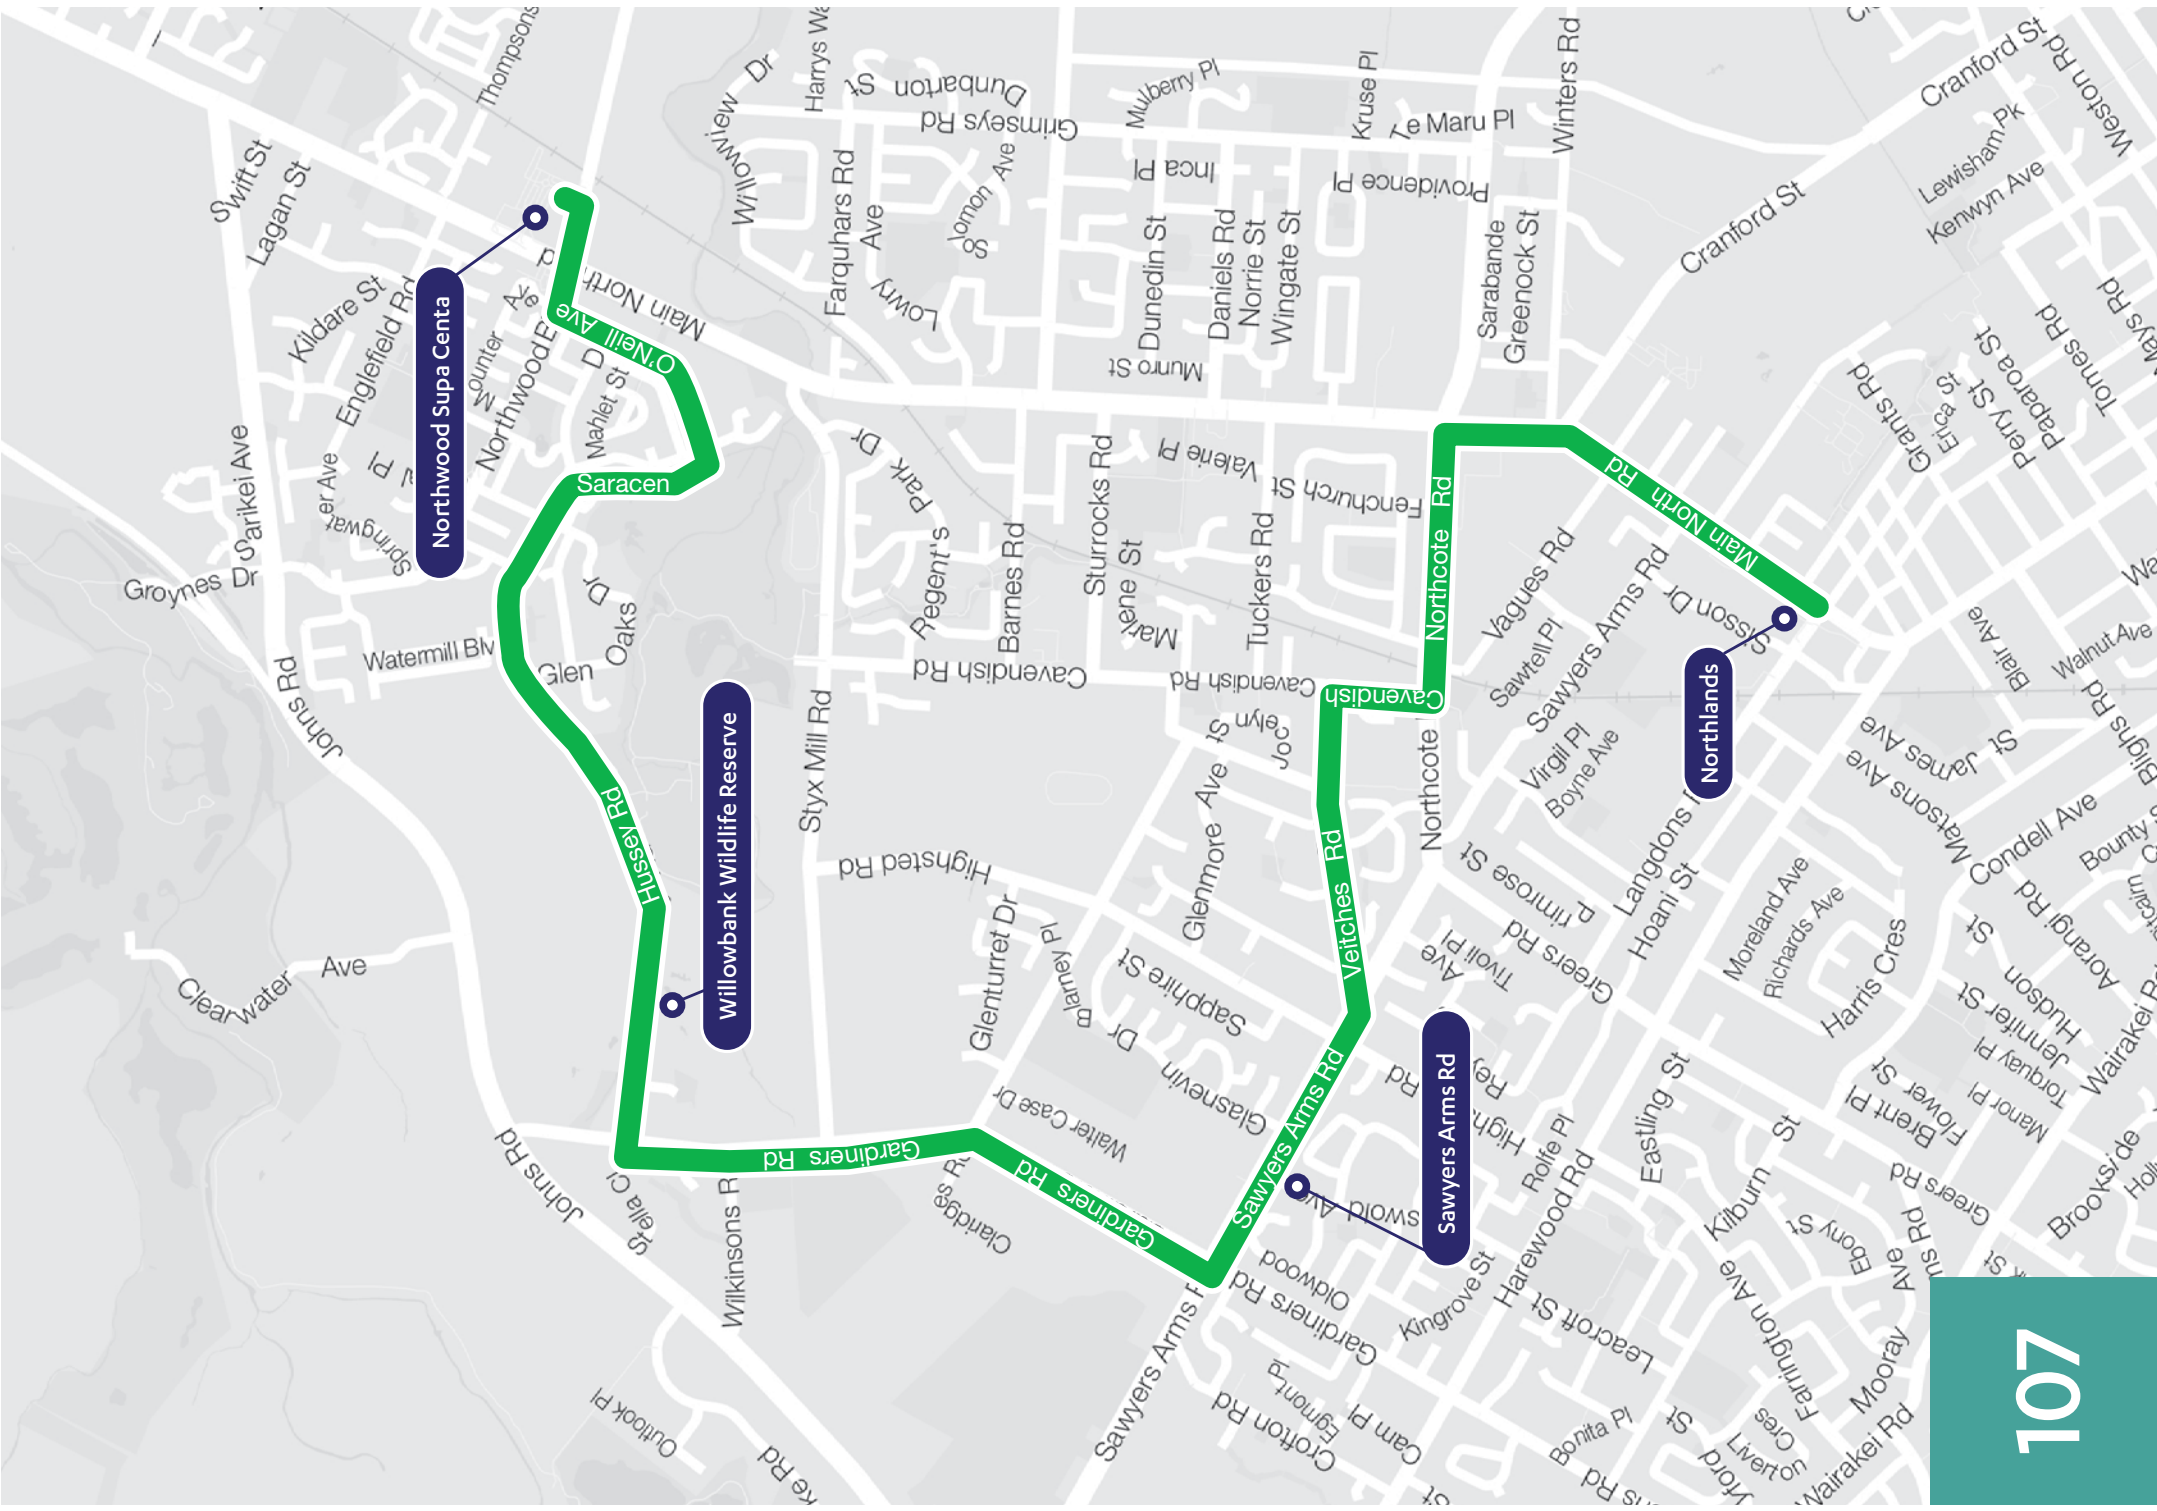

Northwood Supa Centa

Willowbank Wildlife Reserve

Northlands

Sawyers Arms Rd