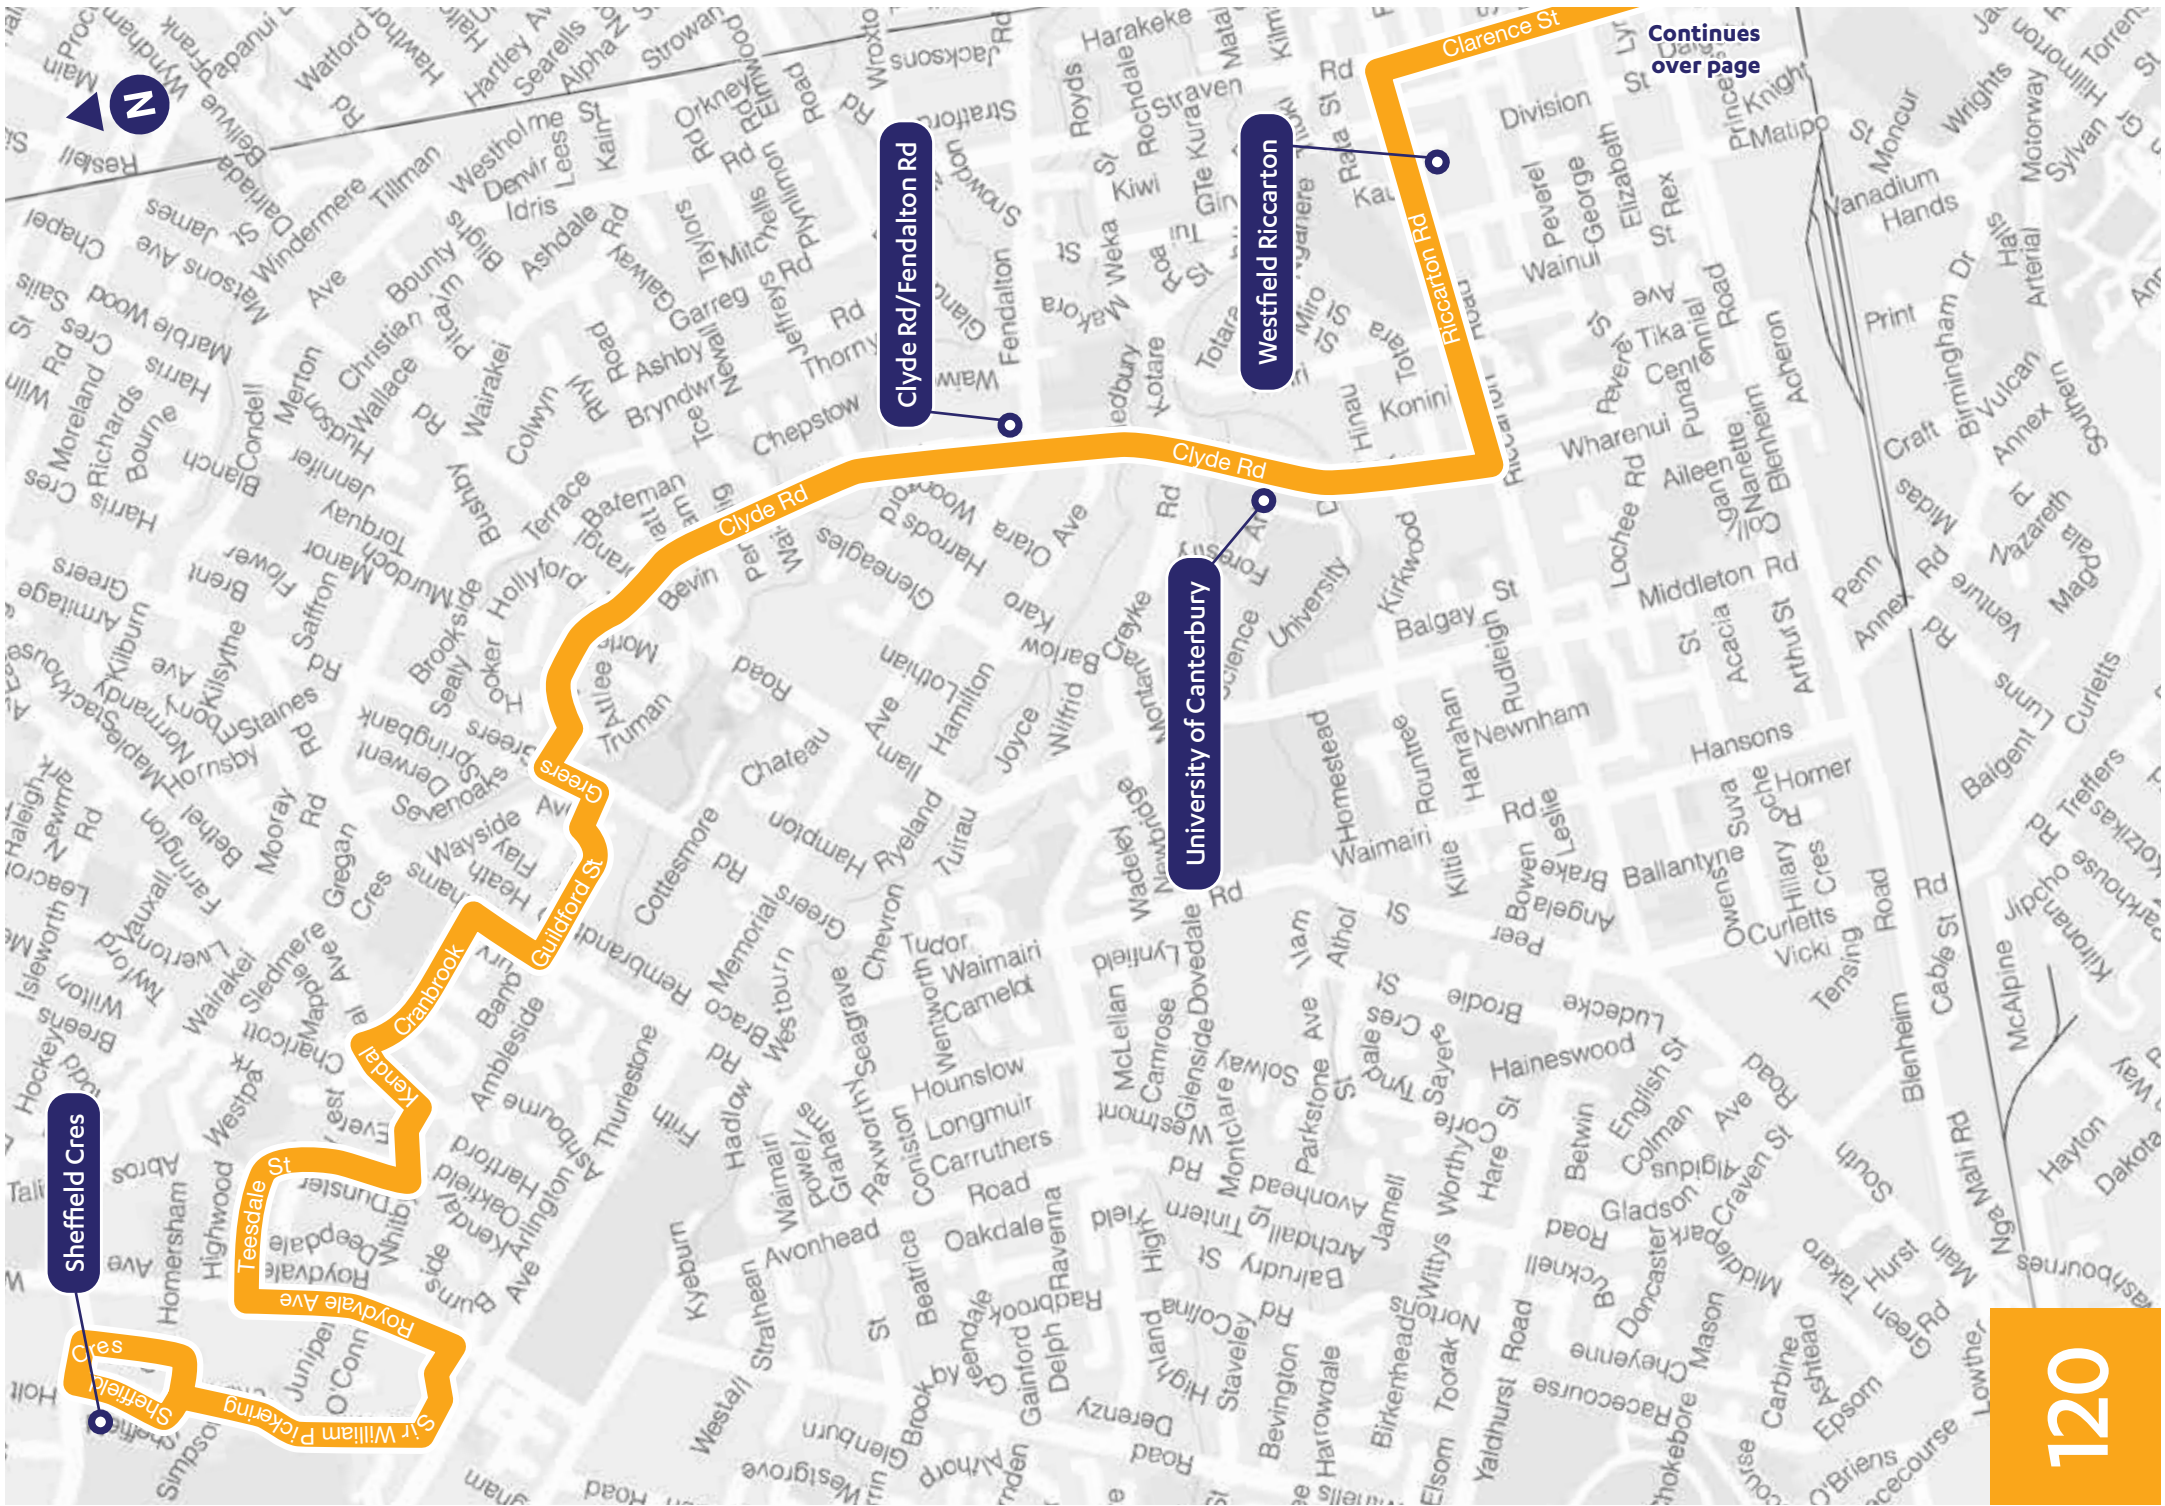

120

Bus Route

- Sheffield Cres
- Burnside
- University of Canterbury
- Westfield Riccarton
- Addington Village
- Selwyn St Shops
- Spreydon
- Barrington Mall

Key

-  Connect to other routes
-  Key stops

Public holidays

Other Public Holidays:
Use the Saturday timetable.

metro

From Burnside to Spreydon

Monday – Friday	AM														
Sheffield Cres	6.04	6.35	7.04	7.33	8.05	8.25	8.56	9.26	9.56	10.26	10.56	11.26	11.56		
Clyde Rd / Fendalton Rd	6.18	6.49	7.21	7.50	8.22	8.42	9.12	9.42	10.12	10.42	11.12	11.42	12.12		
Westfield Riccarton	6.23	6.54	7.26	7.58	8.30	8.50	9.18	9.48	10.18	10.48	11.18	11.48	12.18		
Addington Village	6.28	7.00	7.32	8.05	8.37	8.57	9.25	9.55	10.25	10.55	11.25	11.55	12.25		
Selwyn St Shops	6.33	7.05	7.39	8.12	8.44	9.04	9.32	10.02	10.32	11.02	11.32	12.02	12.32		
Barrington Mall (Athelstan St)	6.46	7.18	7.52	8.25	8.57	9.17	9.45	10.15	10.45	11.15	11.45	12.15	12.45		

Monday – Friday	PM															
Sheffield Cres	12.26	12.55	1.25	1.58	2.27	2.57	3.27	3.57	4.25	4.55	5.29	5.57	6.27	7.29	8.29	9.29
Clyde Rd / Fendalton Rd	12.42	1.11	1.41	2.14	2.43	3.13	3.43	4.13	4.41	5.11	5.45	6.11	6.41	7.43	8.43	9.43
Westfield Riccarton	12.48	1.17	1.47	2.20	2.50	3.20	3.50	4.20	4.48	5.18	5.50	6.16	6.46	7.48	8.48	9.48
Addington Village	12.55	1.25	1.55	2.28	2.58	3.28	3.58	4.28	4.58	5.28	5.58	6.23	6.53	7.53	8.53	9.53
Selwyn St Shops	1.02	1.32	2.02	2.35	3.05	3.35	4.05	4.35	5.05	5.35	6.05	6.30	6.58	7.58	8.58	9.58
Barrington Mall (Athelstan St)	1.15	1.45	2.15	2.48	3.18	3.48	4.18	4.48	5.18	5.48	6.18	6.43	7.11	8.11	9.11	10.11

Sheffield Cres

Sheffield

Royvale Ave

O'Connell

Juniper

Teesdale St

Cranbrook

Guildford St