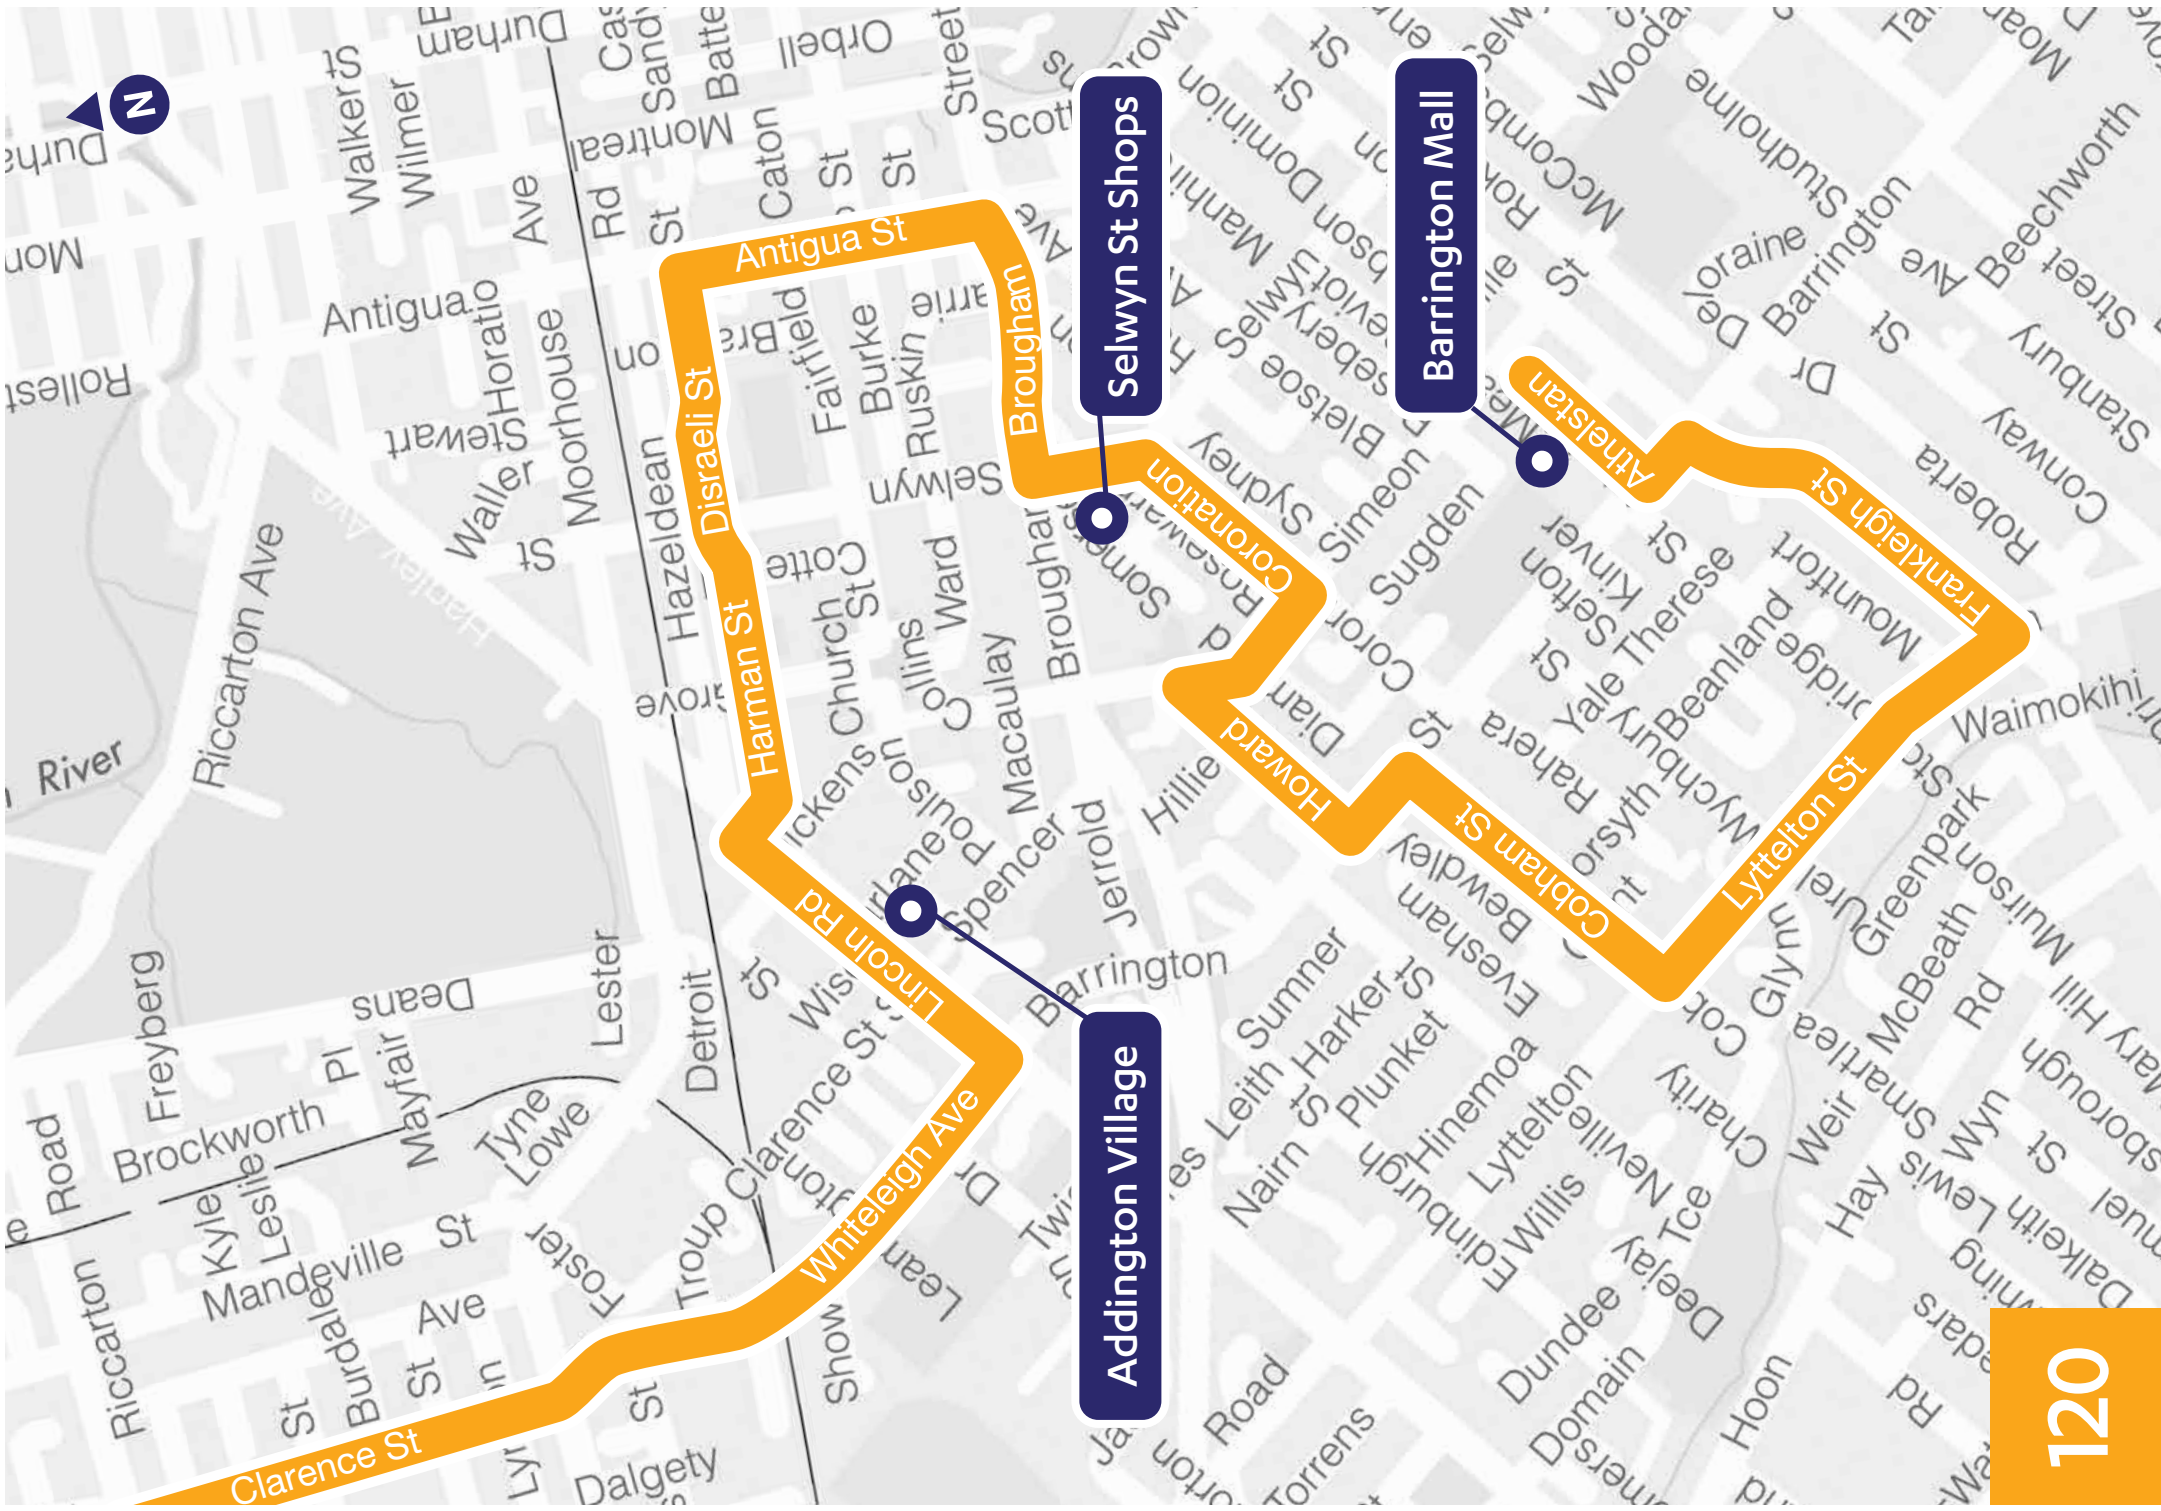

120

Bus Route

- Sheffield Cres
- Burnside
- University of Canterbury
- Westfield Riccarton
- Addington Village
- Selwyn St Shops
- Spreydon
- Barrington Mall

Key

-  Connect to other routes
-  Key stops

Public holidays

Other Public Holidays:
Use the Saturday timetable.

metro

From Burnside to Spreydon

Monday – Friday	AM														
Sheffield Cres	6.04	6.35	7.04	7.33	8.05	8.25	8.56	9.26	9.56	10.26	10.56	11.26	11.56		
Clyde Rd / Fendalton Rd	6.18	6.49	7.21	7.50	8.22	8.42	9.12	9.42	10.12	10.42	11.12	11.42	12.12		
Westfield Riccarton	6.23	6.54	7.26	7.58	8.30	8.50	9.18	9.48	10.18	10.48	11.18	11.48	12.18		
Addington Village	6.28	7.00	7.32	8.05	8.37	8.57	9.25	9.55	10.25	10.55	11.25	11.55	12.25		
Selwyn St Shops	6.33	7.05	7.39	8.12	8.44	9.04	9.32	10.02	10.32	11.02	11.32	12.02	12.32		
Barrington Mall (Athelstan St)	6.46	7.18	7.52	8.25	8.57	9.17	9.45	10.15	10.45	11.15	11.45	12.15	12.45		

Sheffield Cres

Sheffield

Royvale Ave

O'Connell

Juniper

Teesdale St

Cranbrook

Guildford St

Greens

Clyde Rd

University of Canterbury

Westfield Riccarton

Clarence St

Continues over page

Addington Village

Selwyn St Shops