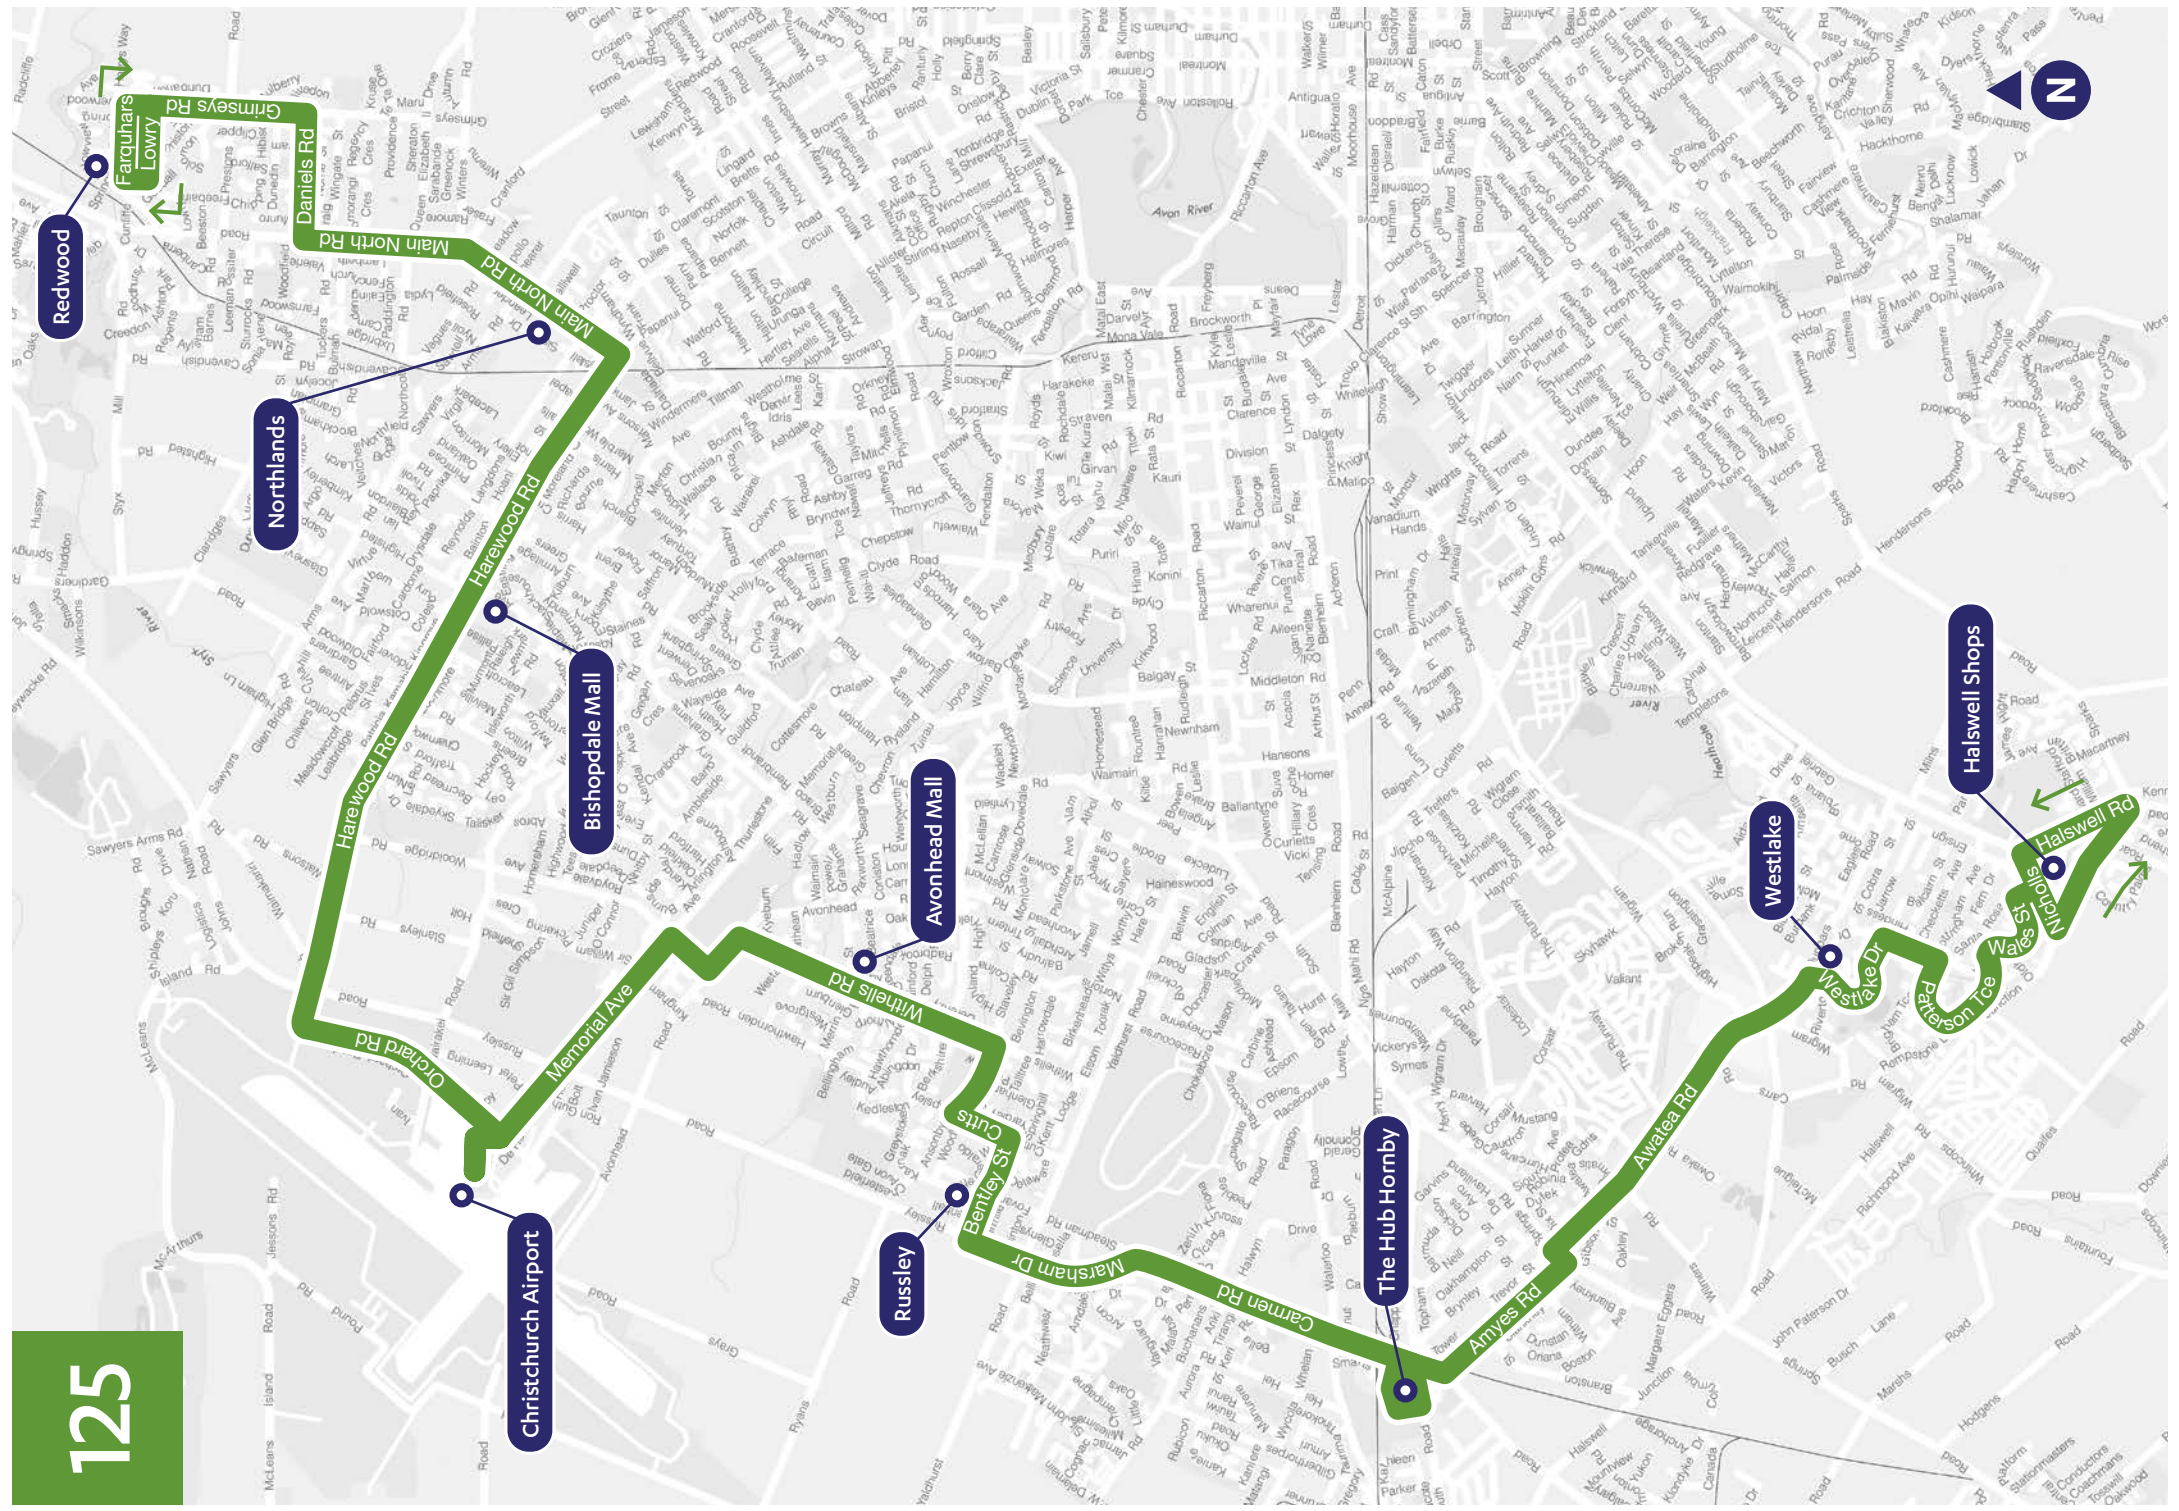

Redwood

Northlands

Christchurch Airport

Bishopdale Mall

Avonhead Mall

Russey

The Hub Hornby

Westlake

Halswell Shops

N