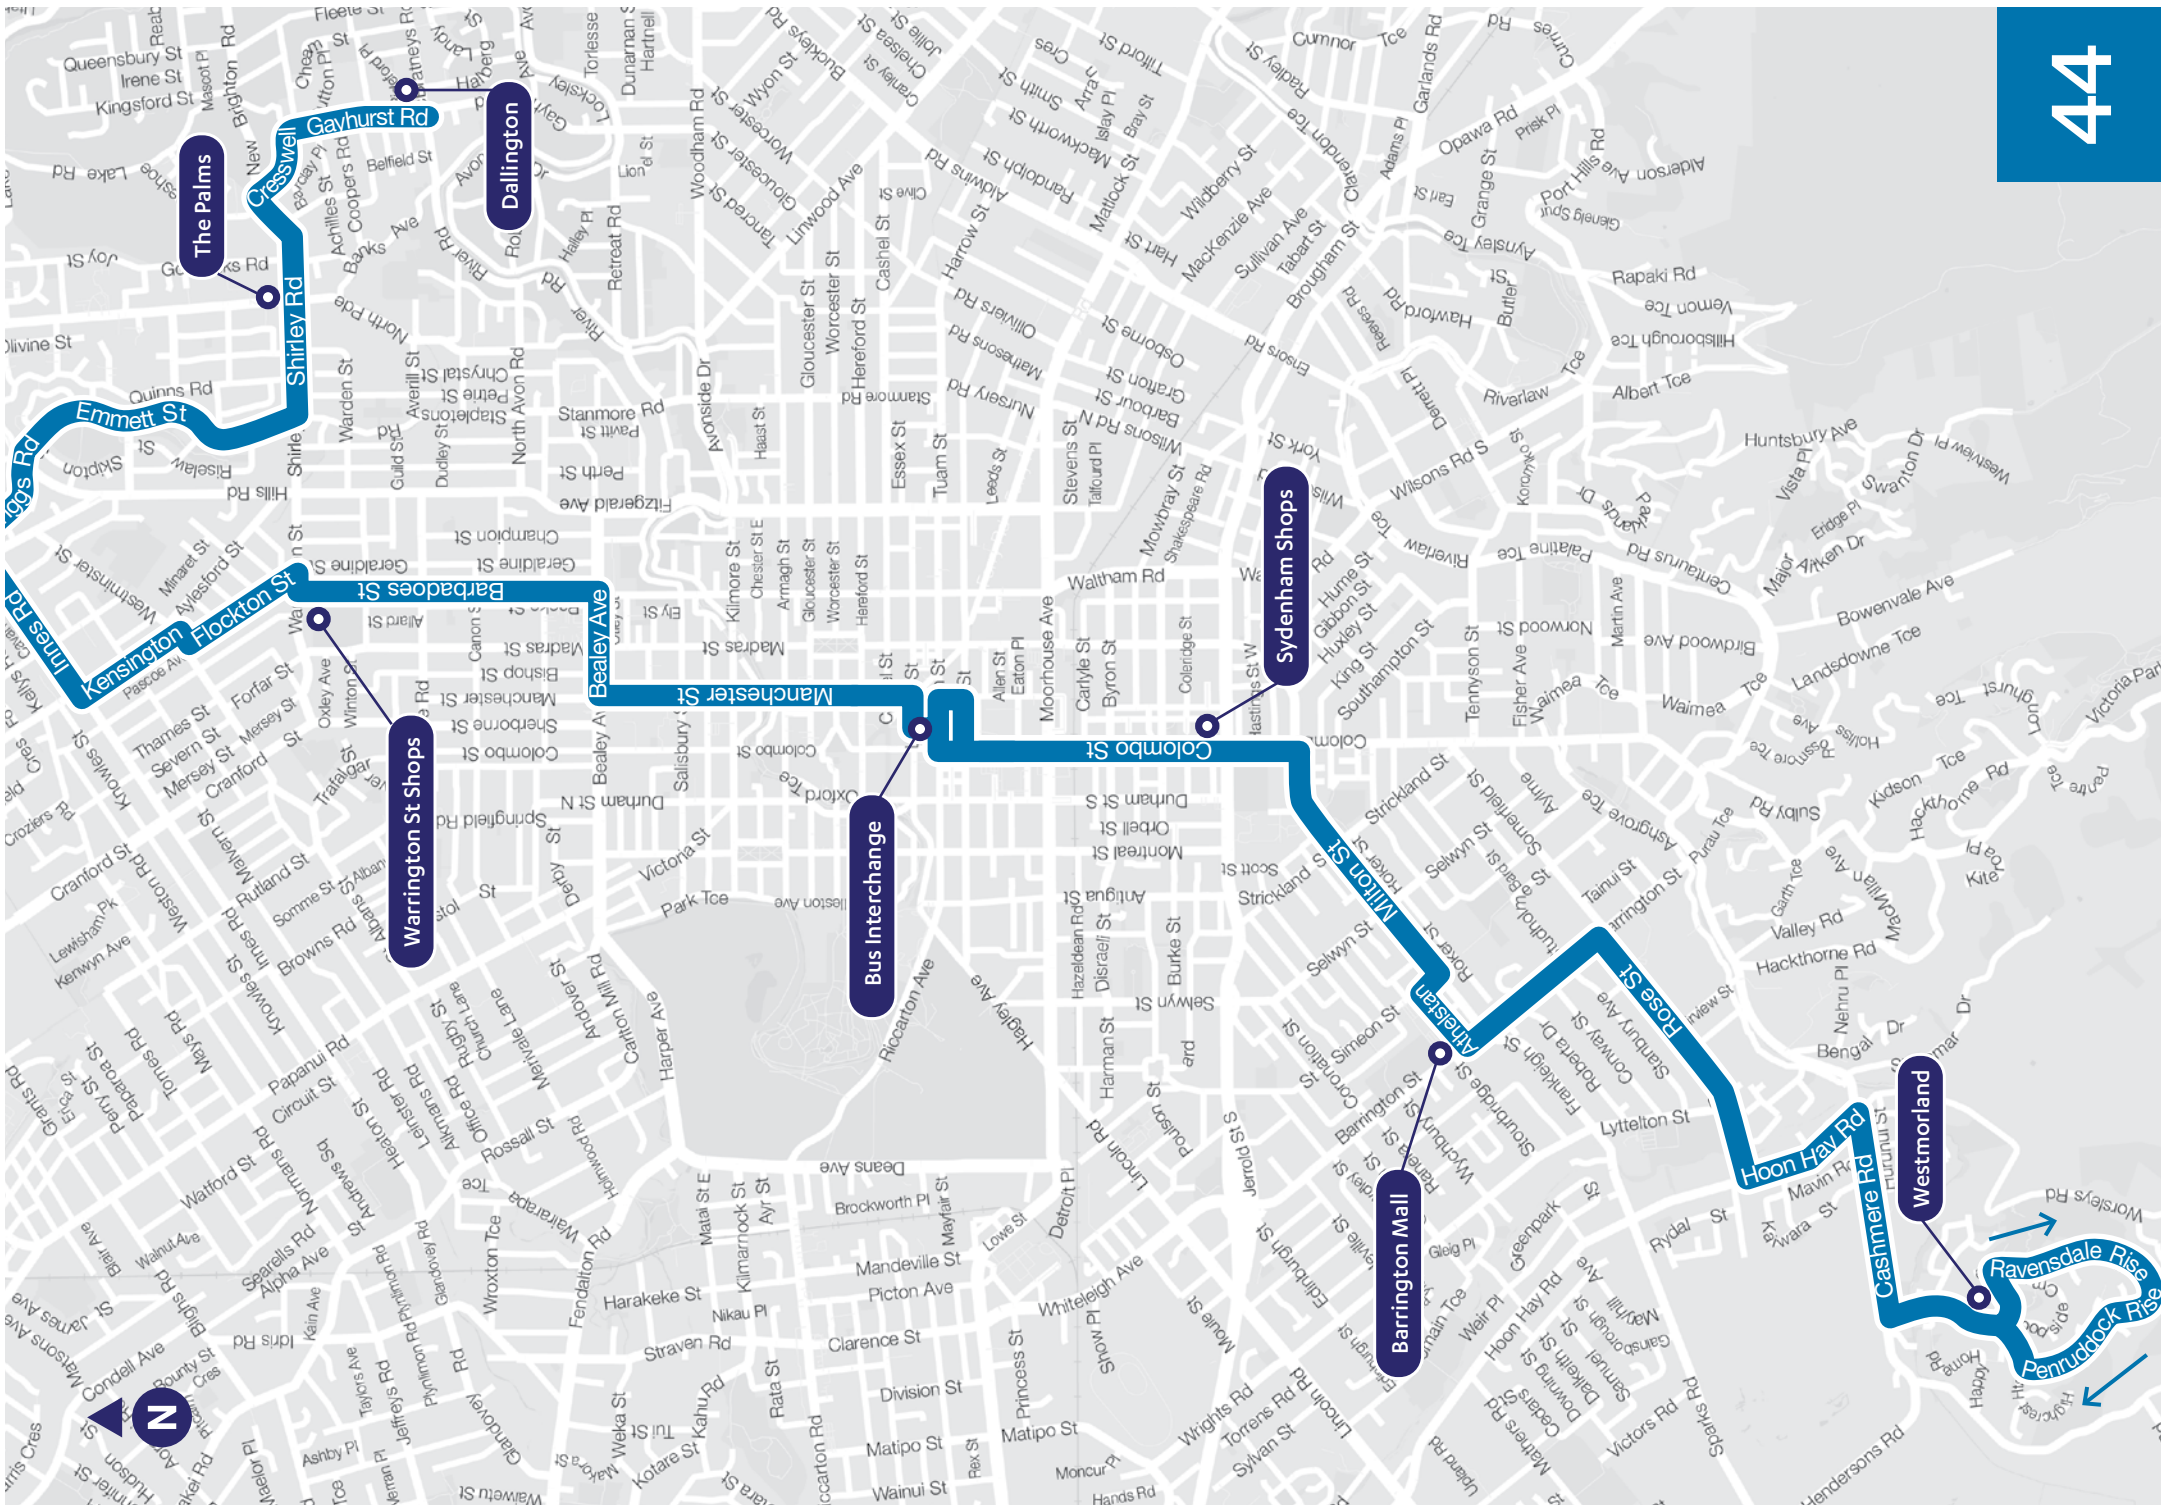

The Palms

Dallington

Warrington St Shops

Bus Interchange

Sydenham Shops

Barrington Mall

Westmorland