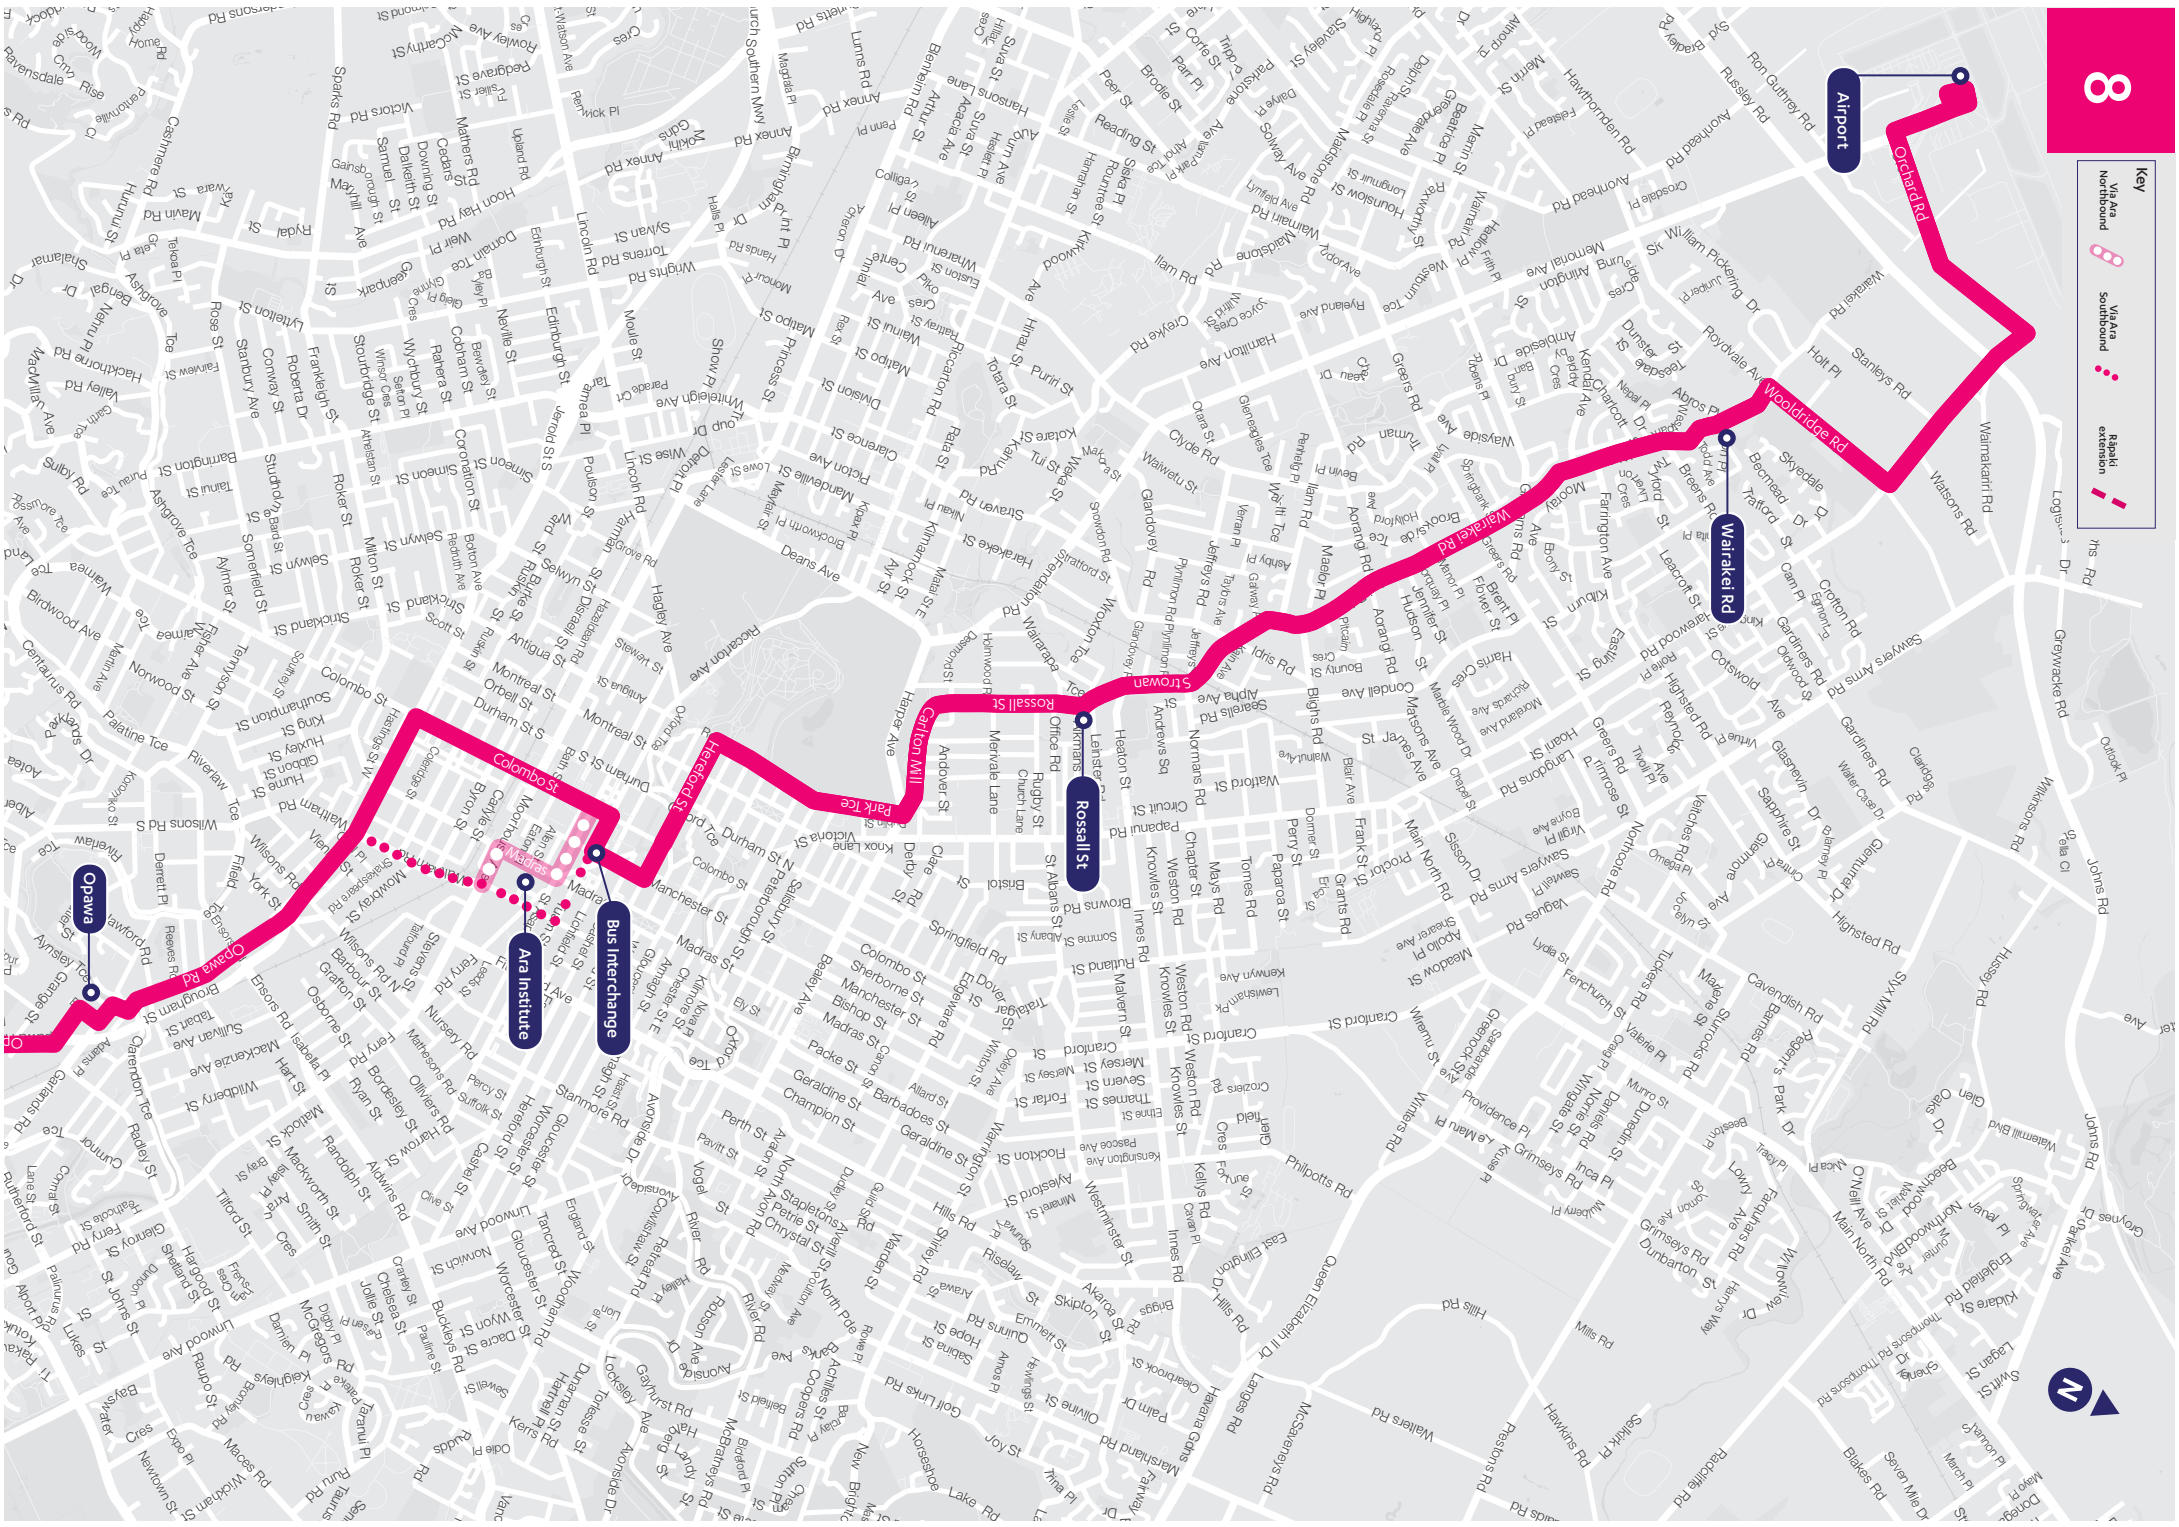

‡ Ara trips approximately every 30 mins weekdays until 5.30pm. Buses travel via Colombo St (Sydenham shops) when not servicing Ara.

Bus Route

- Key**
- Connect to other routes
 - Key stops
 - Ara alternate route
 - Rāpaki extension

Public holidays

26 December to 2 January:
Use the Saturday timetable (on Sundays, use the Sunday timetable).

Good Friday:
Use the Sunday timetable.

Christmas Day:
Use the Sunday timetable (no services after 6pm on Christmas Day).

Other Public Holidays:
Use the Saturday timetable.

Key

- 100 Area Northbound
- 100 Area Southbound
- 100 Area
- Route extension

Key

- Opawa Northland
- Opawa Southland
- Rapaki extension