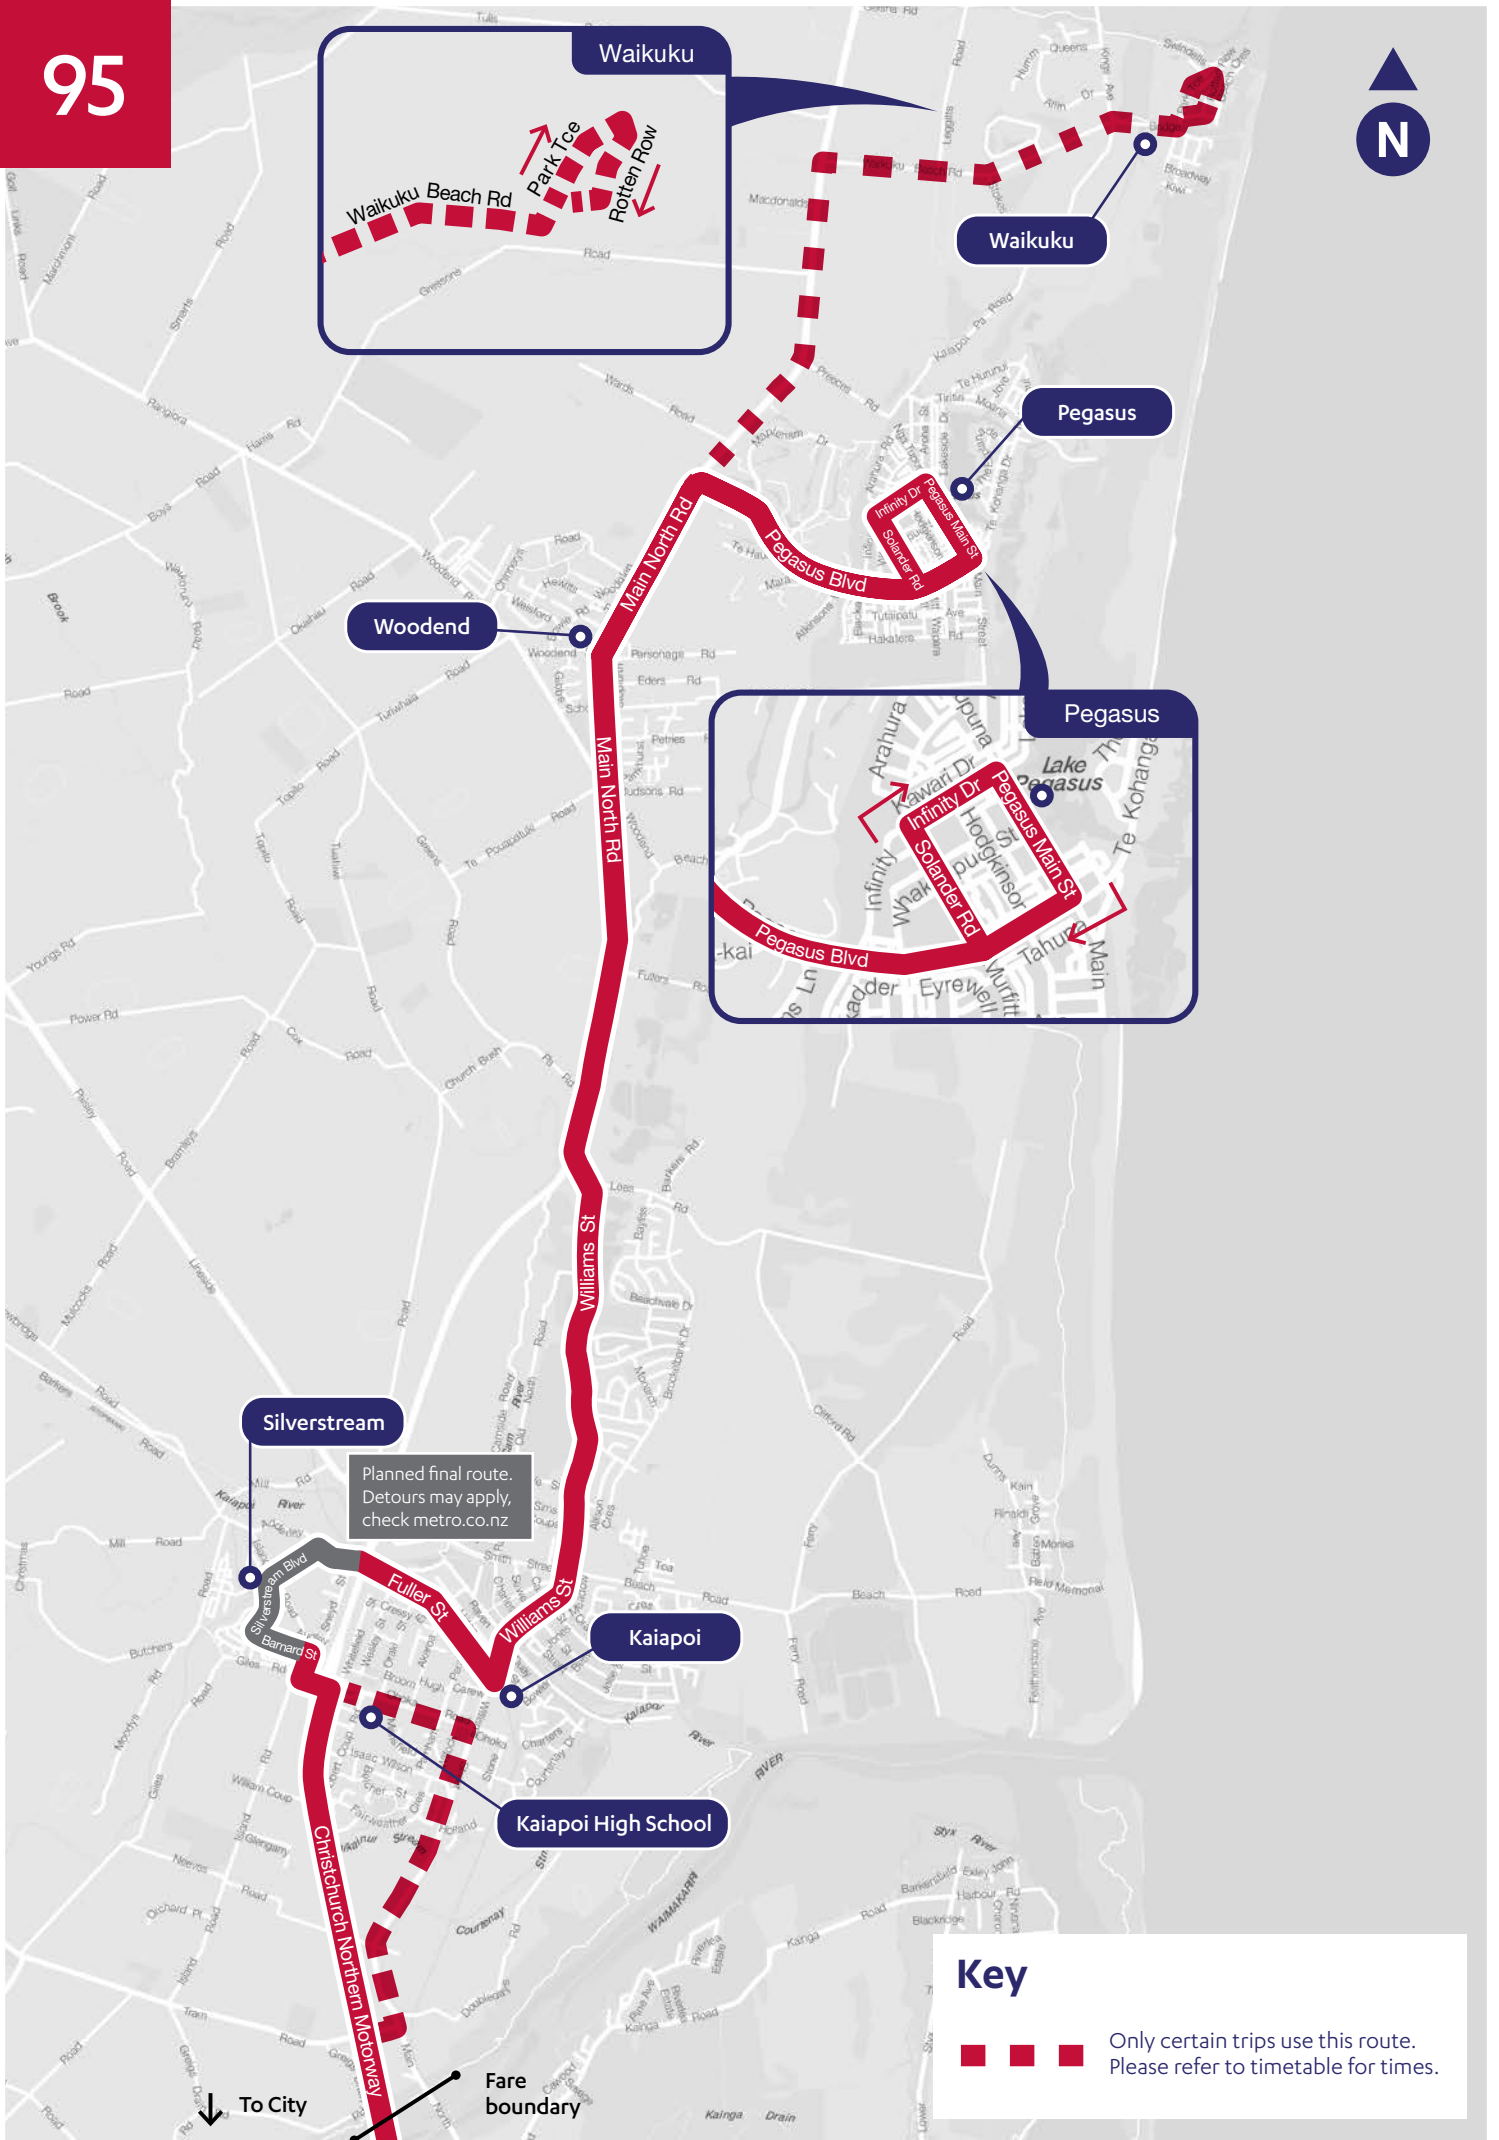

95

Waikuku

Waikuku Beach Rd
Park Tce
Rotten Row

Waikuku

Pegasus

Pegasus

Pegasus Main St
Infinity Dr
Solander Rd
Pegasus Blvd

Pegasus

Woodend

Silverstream

Planned final route.
Detours may apply,
check metro.co.nz

Kaiapoi

Kaiapoi High School

Key

Only certain trips use this route.
Please refer to timetable for times.

To City

Fare boundary