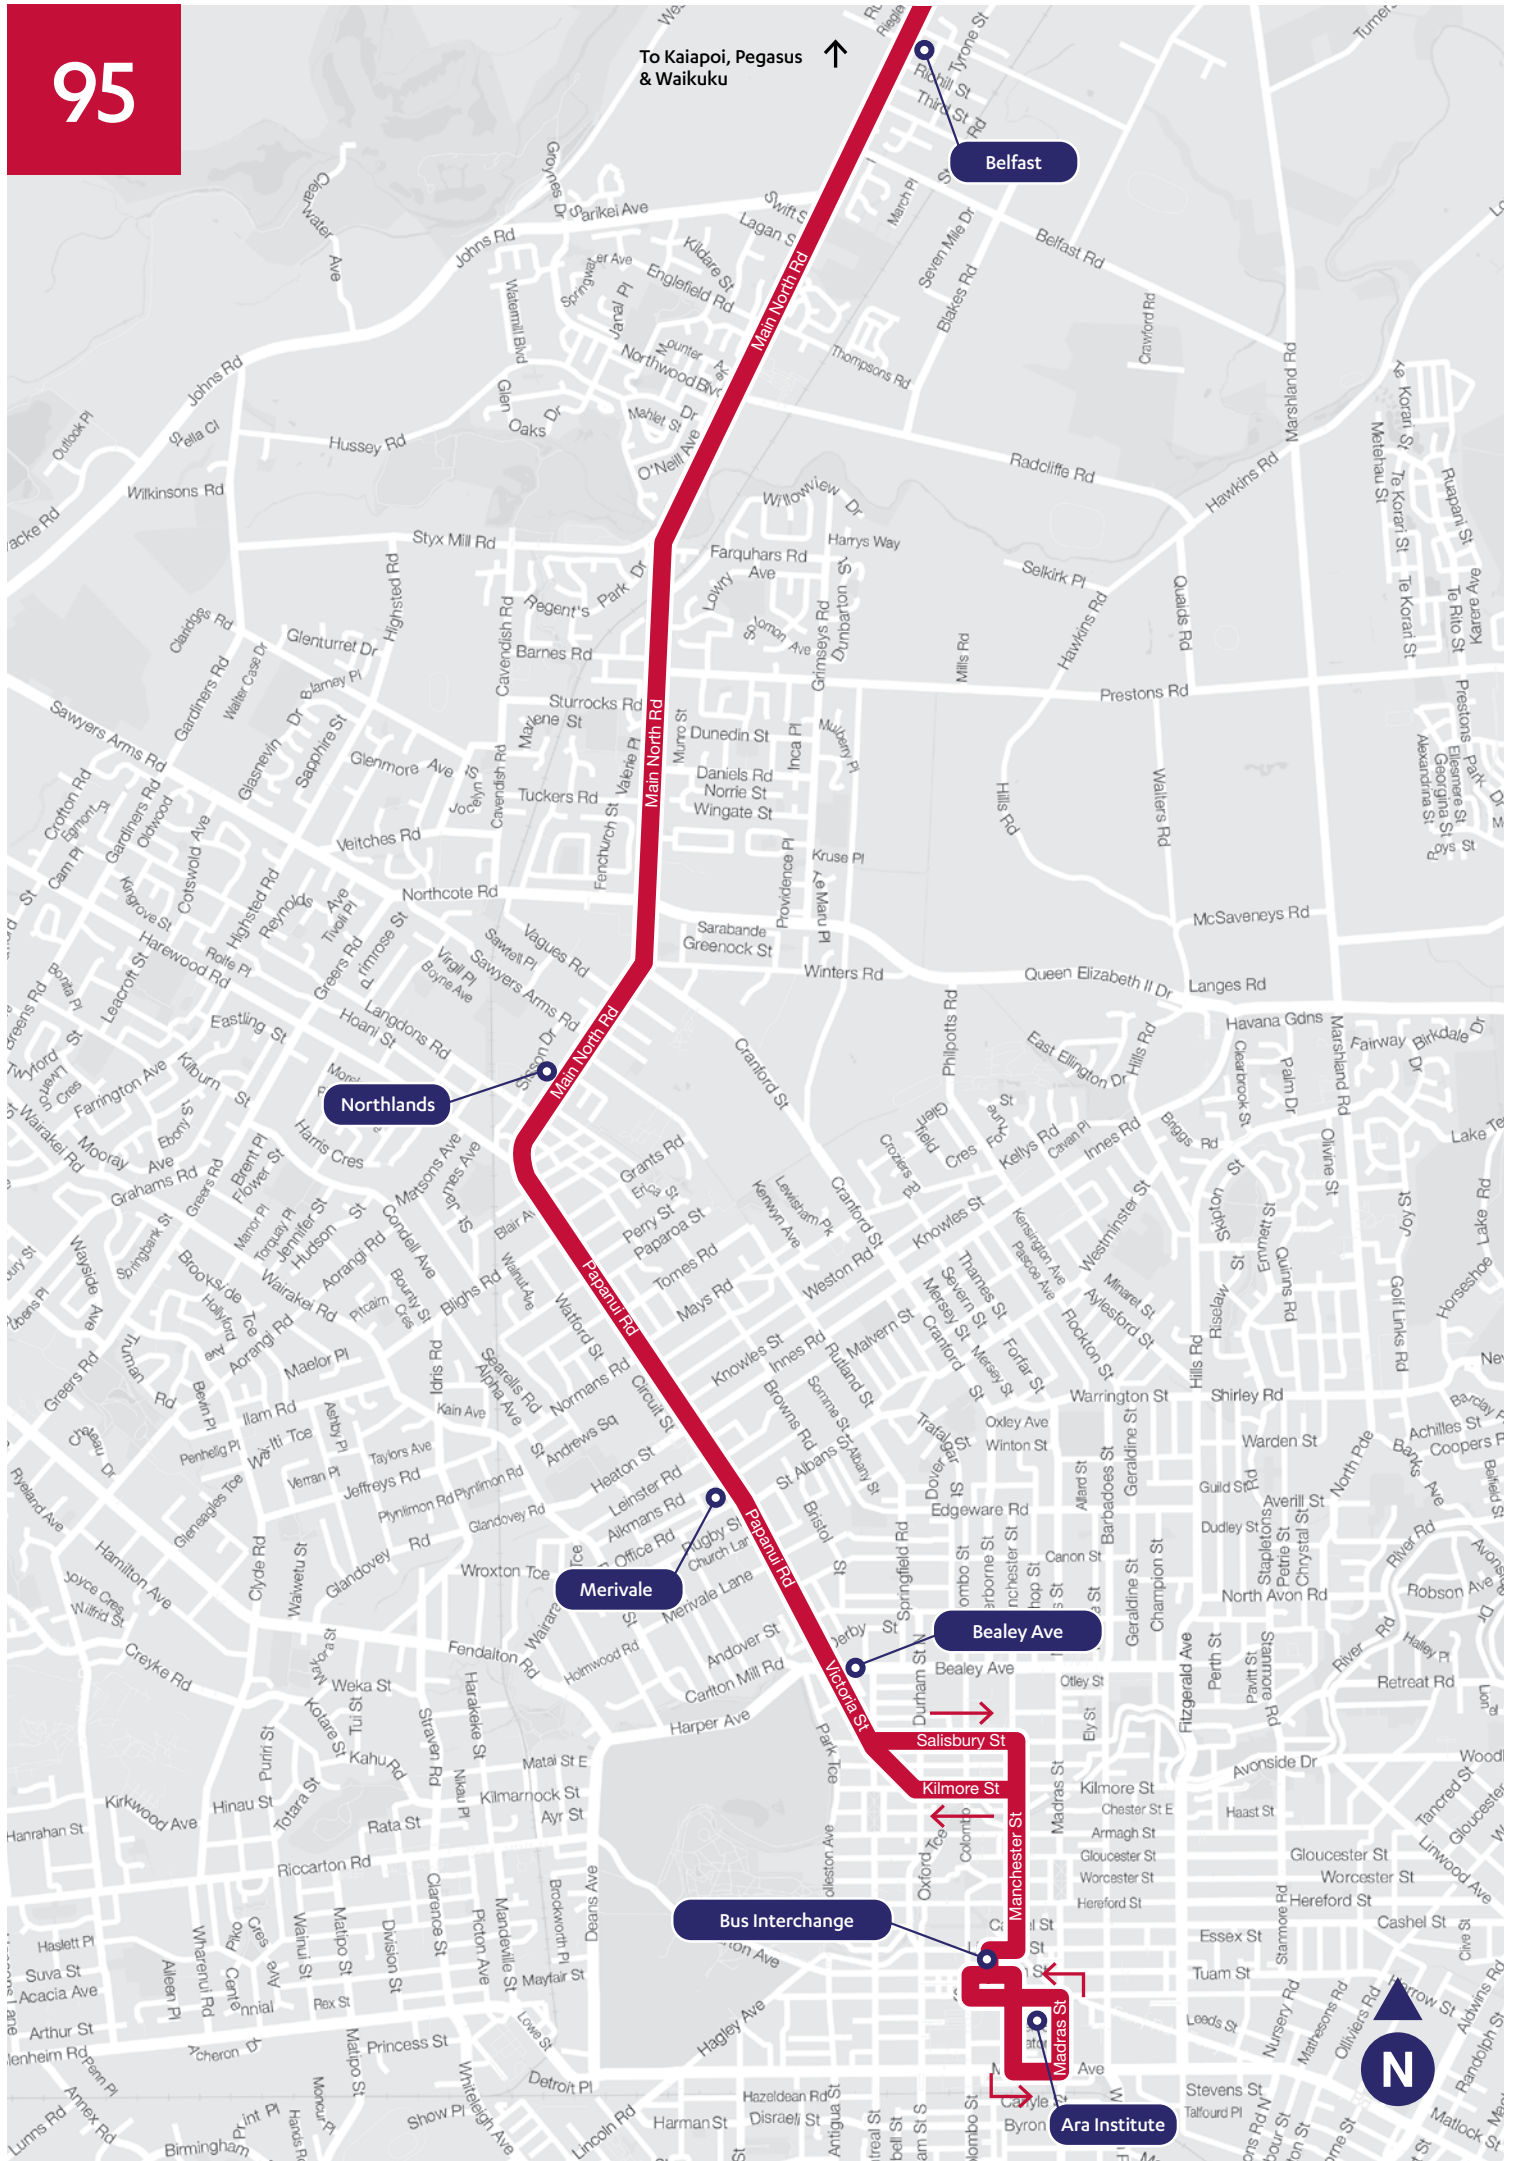

### EXP = Express Trips

These trips do NOT drop off passengers before Factory Rd, Belfast. Pick ups only.

Sunday	AM				PM								
Ara Institute (Madras St)	9.02	10.02	11.02	12.02	1.02	2.02	3.02	4.02	5.02	6.02	7.02		
<b>Bus Interchange (Platform D)</b>	<b>9.07</b>	<b>10.07</b>	<b>11.07</b>	<b>12.07</b>	<b>1.07</b>	<b>2.07</b>	<b>3.07</b>	<b>4.07</b>	<b>5.07</b>	<b>6.07</b>	<b>7.07</b>		
Bealey Ave	9.17	10.19	11.19	12.19	1.19	2.19	3.19	4.19	5.19	6.17	7.17		
Northlands Mall (Platform A)	9.25	10.27	11.30	12.30	1.30	2.30	3.30	4.27	5.27	6.25	7.24		
Belfast	9.35	10.40	11.43	12.43	1.43	2.43	3.43	4.40	5.40	6.35	7.34		
Silverstream	9.43	10.50	11.53	12.53	1.53	2.53	3.53	4.50	5.48	6.43	7.42		
Kaiapoi	9.51	10.58	12.01	1.01	2.01	3.01	4.01	4.58	5.56	6.51	7.50		
Woodend	10.01	11.09	12.12	1.12	2.12	3.12	4.12	5.09	6.06	7.01	8.00		
Pegasus	10.12	11.20	12.23	1.23	2.23	3.23	4.23	5.20	6.17	7.12	8.11		

**Woodend**

**Silverstream**

Planned final route.  
Detours may apply,  
check metro.co.nz

**Kaiapoi**

**Kaiapoi High School**

**Key**

Only certain trips use this route.  
Please refer to timetable for times.

To City

Fare boundary

To Kaiapoi, Pegasus & Waikuku ↑

Belfast

Northlands

Merivale

Bealey Ave

Bus Interchange