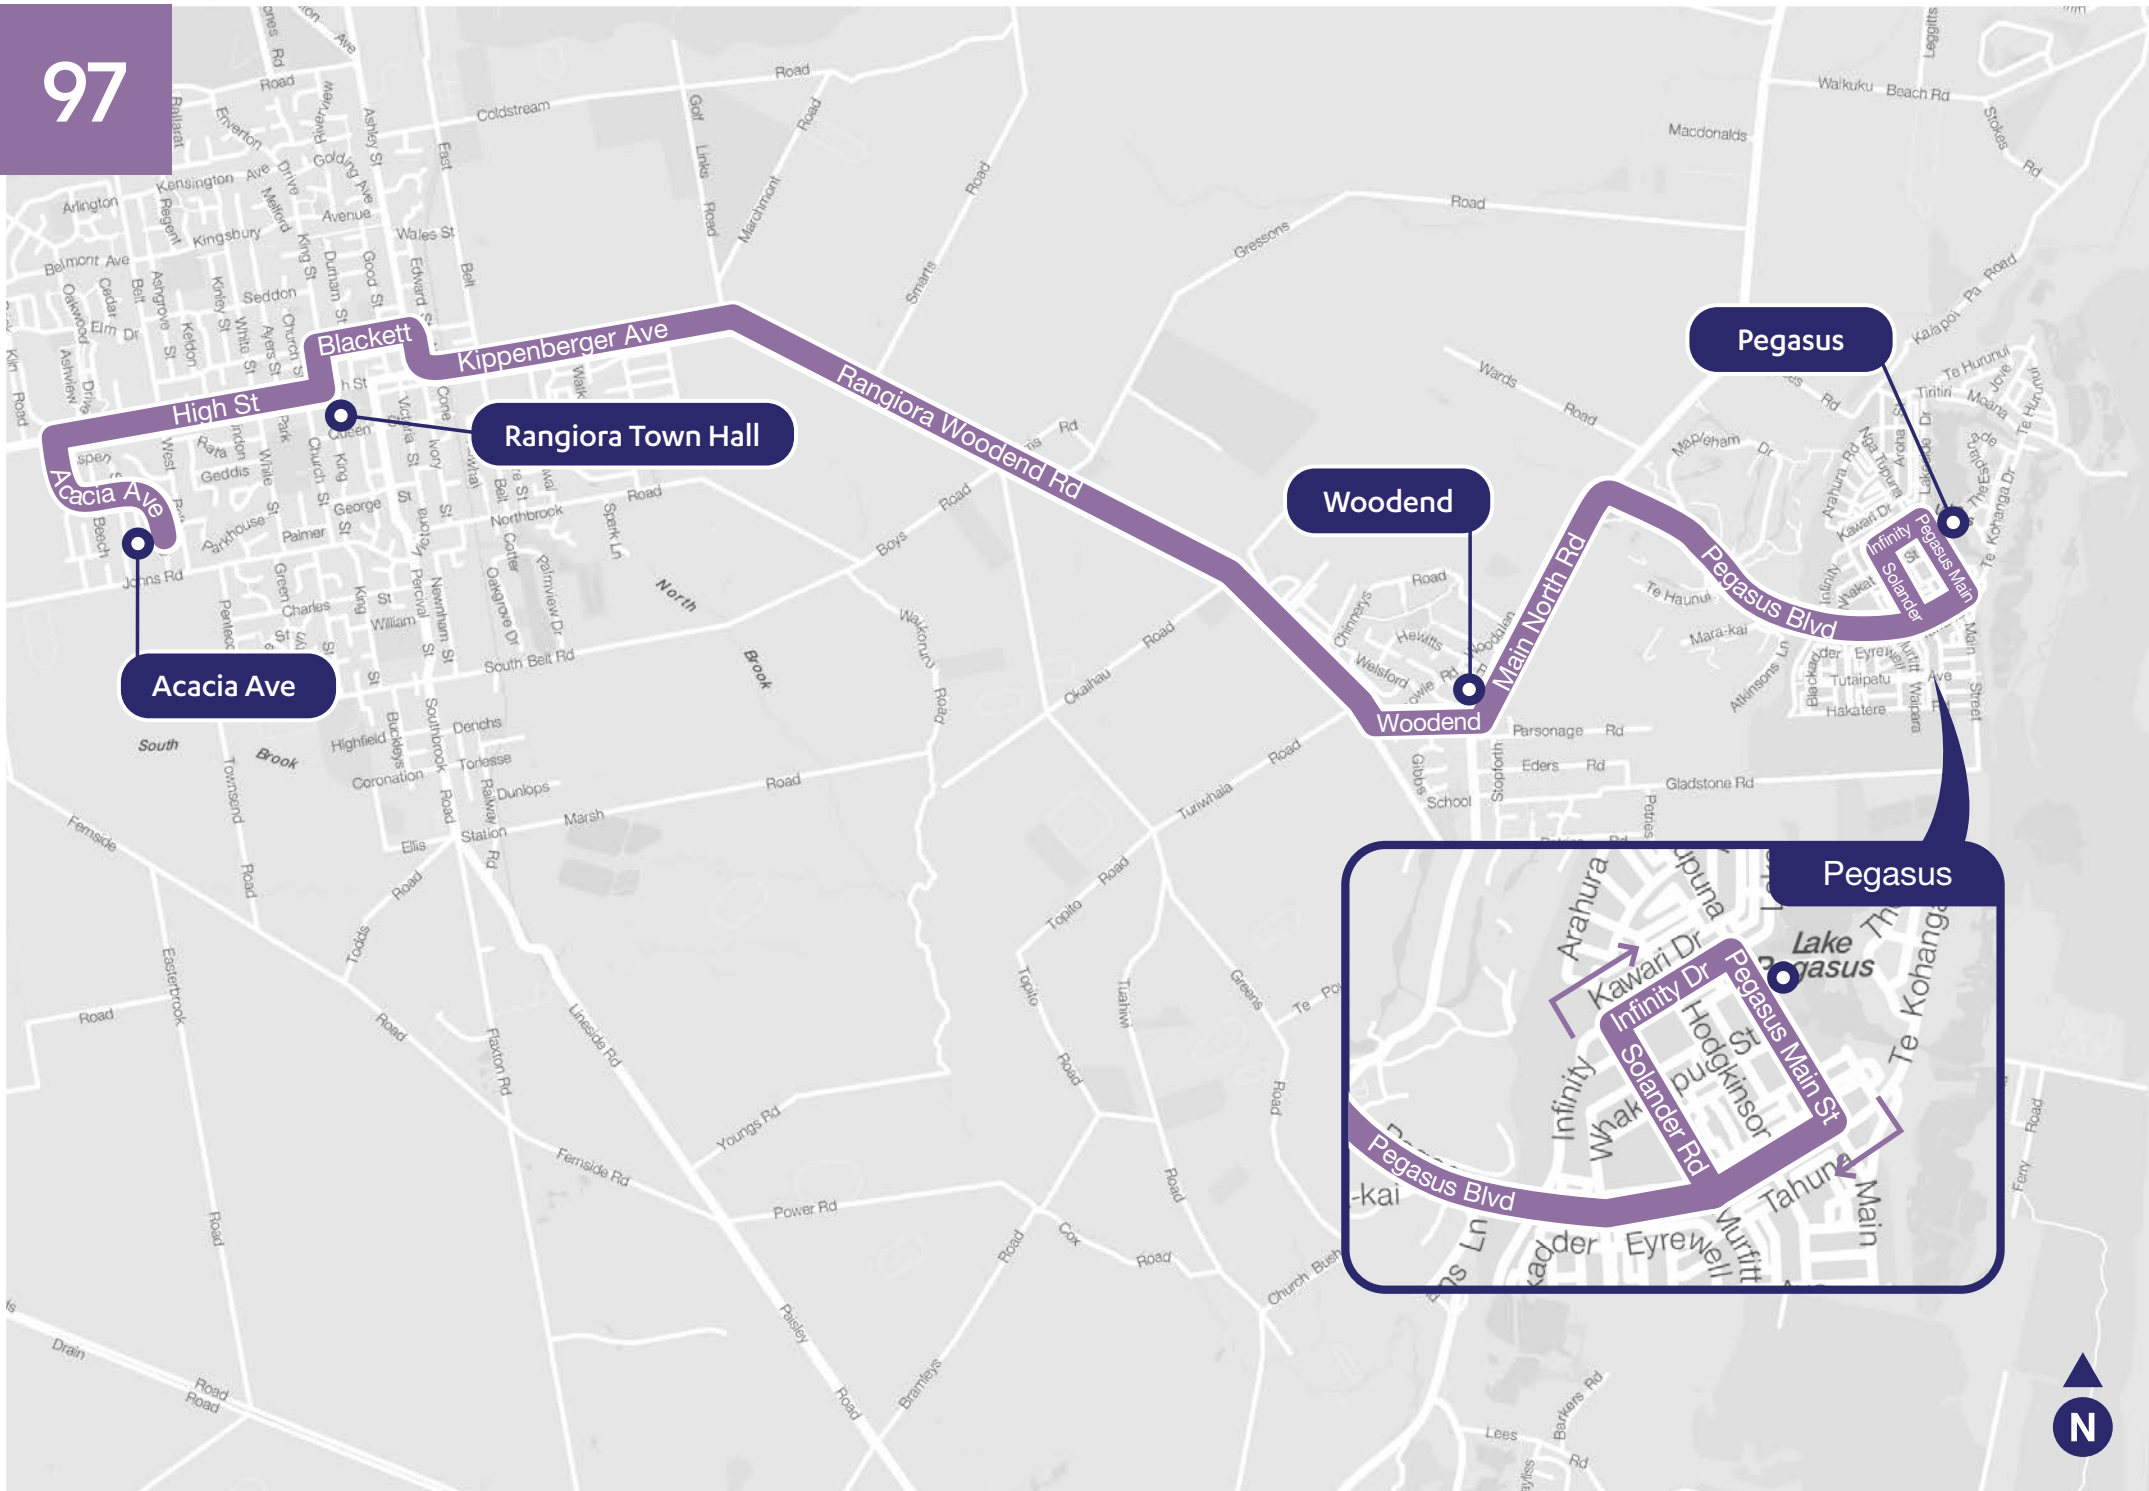

97

Bus route

Key

- Connect to other routes
- Key stops

Public holidays

26 December to 2 January:
Use the Saturday timetable (on Sundays, use the Sunday timetable).

Good Friday:
Use the Sunday timetable.

Christmas Day:
Use the Sunday timetable (no services after 6pm on Christmas Day).

Other Public Holidays:
Use the Saturday timetable.

From Pegasus to Rangiora

Monday – Friday	AM				PM							
Pegasus	7.40	8.20	9.20	10.20	11.20	12.20	1.20	2.20	3.13	4.31	5.31	
Rangiora Town Hall	7.59	8.39	9.39	10.39	11.39	12.39	1.39	2.39	3.32	4.50	5.50	
Acacia Ave	8.08	8.48	9.48	10.48	11.48	12.48	1.48	2.48	3.41	4.59	5.59	

Saturday	AM				PM							
Pegasus	8.20	9.20	10.20	11.20	12.20	1.20	2.20	3.20	4.20	5.20		
Rangiora Town Hall	8.39	9.39	10.39	11.39	12.39	1.39	2.39	3.39	4.39	5.39		
Acacia Ave	8.48	9.48	10.48	11.48	12.48	1.48	2.48	3.48	4.48	5.48		

Sunday	AM				PM							
Pegasus	9.50	10.50	11.50	12.50	1.50	2.50	3.50	4.50	5.57			
Rangiora Town Hall	10.09	11.09	12.09	1.09	2.09	3.09	4.09	5.09	6.16			
Acacia Ave	10.18	11.18	12.18	1.18	2.18	3.18	4.18	5.18	6.25			

From Rangiora to Pegasus

Monday – Friday	AM				PM							
Acacia Ave	8.15	9.13	10.13	11.13	12.13	1.13	2.13	3.13	4.13	5.20	6.20	
Rangiora Town Hall	8.20	9.18	10.18	11.18	12.18	1.18	2.18	3.18	4.18	5.25	6.25	
Pegasus	8.42	9.40	10.40	11.40	12.40	1.40	2.40	3.40	4.40	5.47	6.47	

Saturday	AM				PM							
Acacia Ave	9.13	10.13	11.13	12.13	1.13	2.13	3.13	4.13	5.11	6.11		
Rangiora Town Hall	9.18	10.18	11.18	12.18	1.18	2.18	3.18	4.18	5.16	6.16		
Pegasus	9.40	10.40	11.40	12.40	1.40	2.40	3.40	4.40	5.38	6.38		

Sunday	AM				PM							
Acacia Ave	9.42	10.42	11.42	12.42	1.42	2.42	3.42	4.42	5.42			
Rangiora Town Hall	9.47	10.47	11.47	12.47	1.47	2.47	3.47	4.47	5.47			
Pegasus	10.09	11.09	12.09	1.09	2.09	3.09	4.09	5.09	6.09			

Acacia Ave

Rangiora Town Hall

Woodend

Pegasus

Pegasus