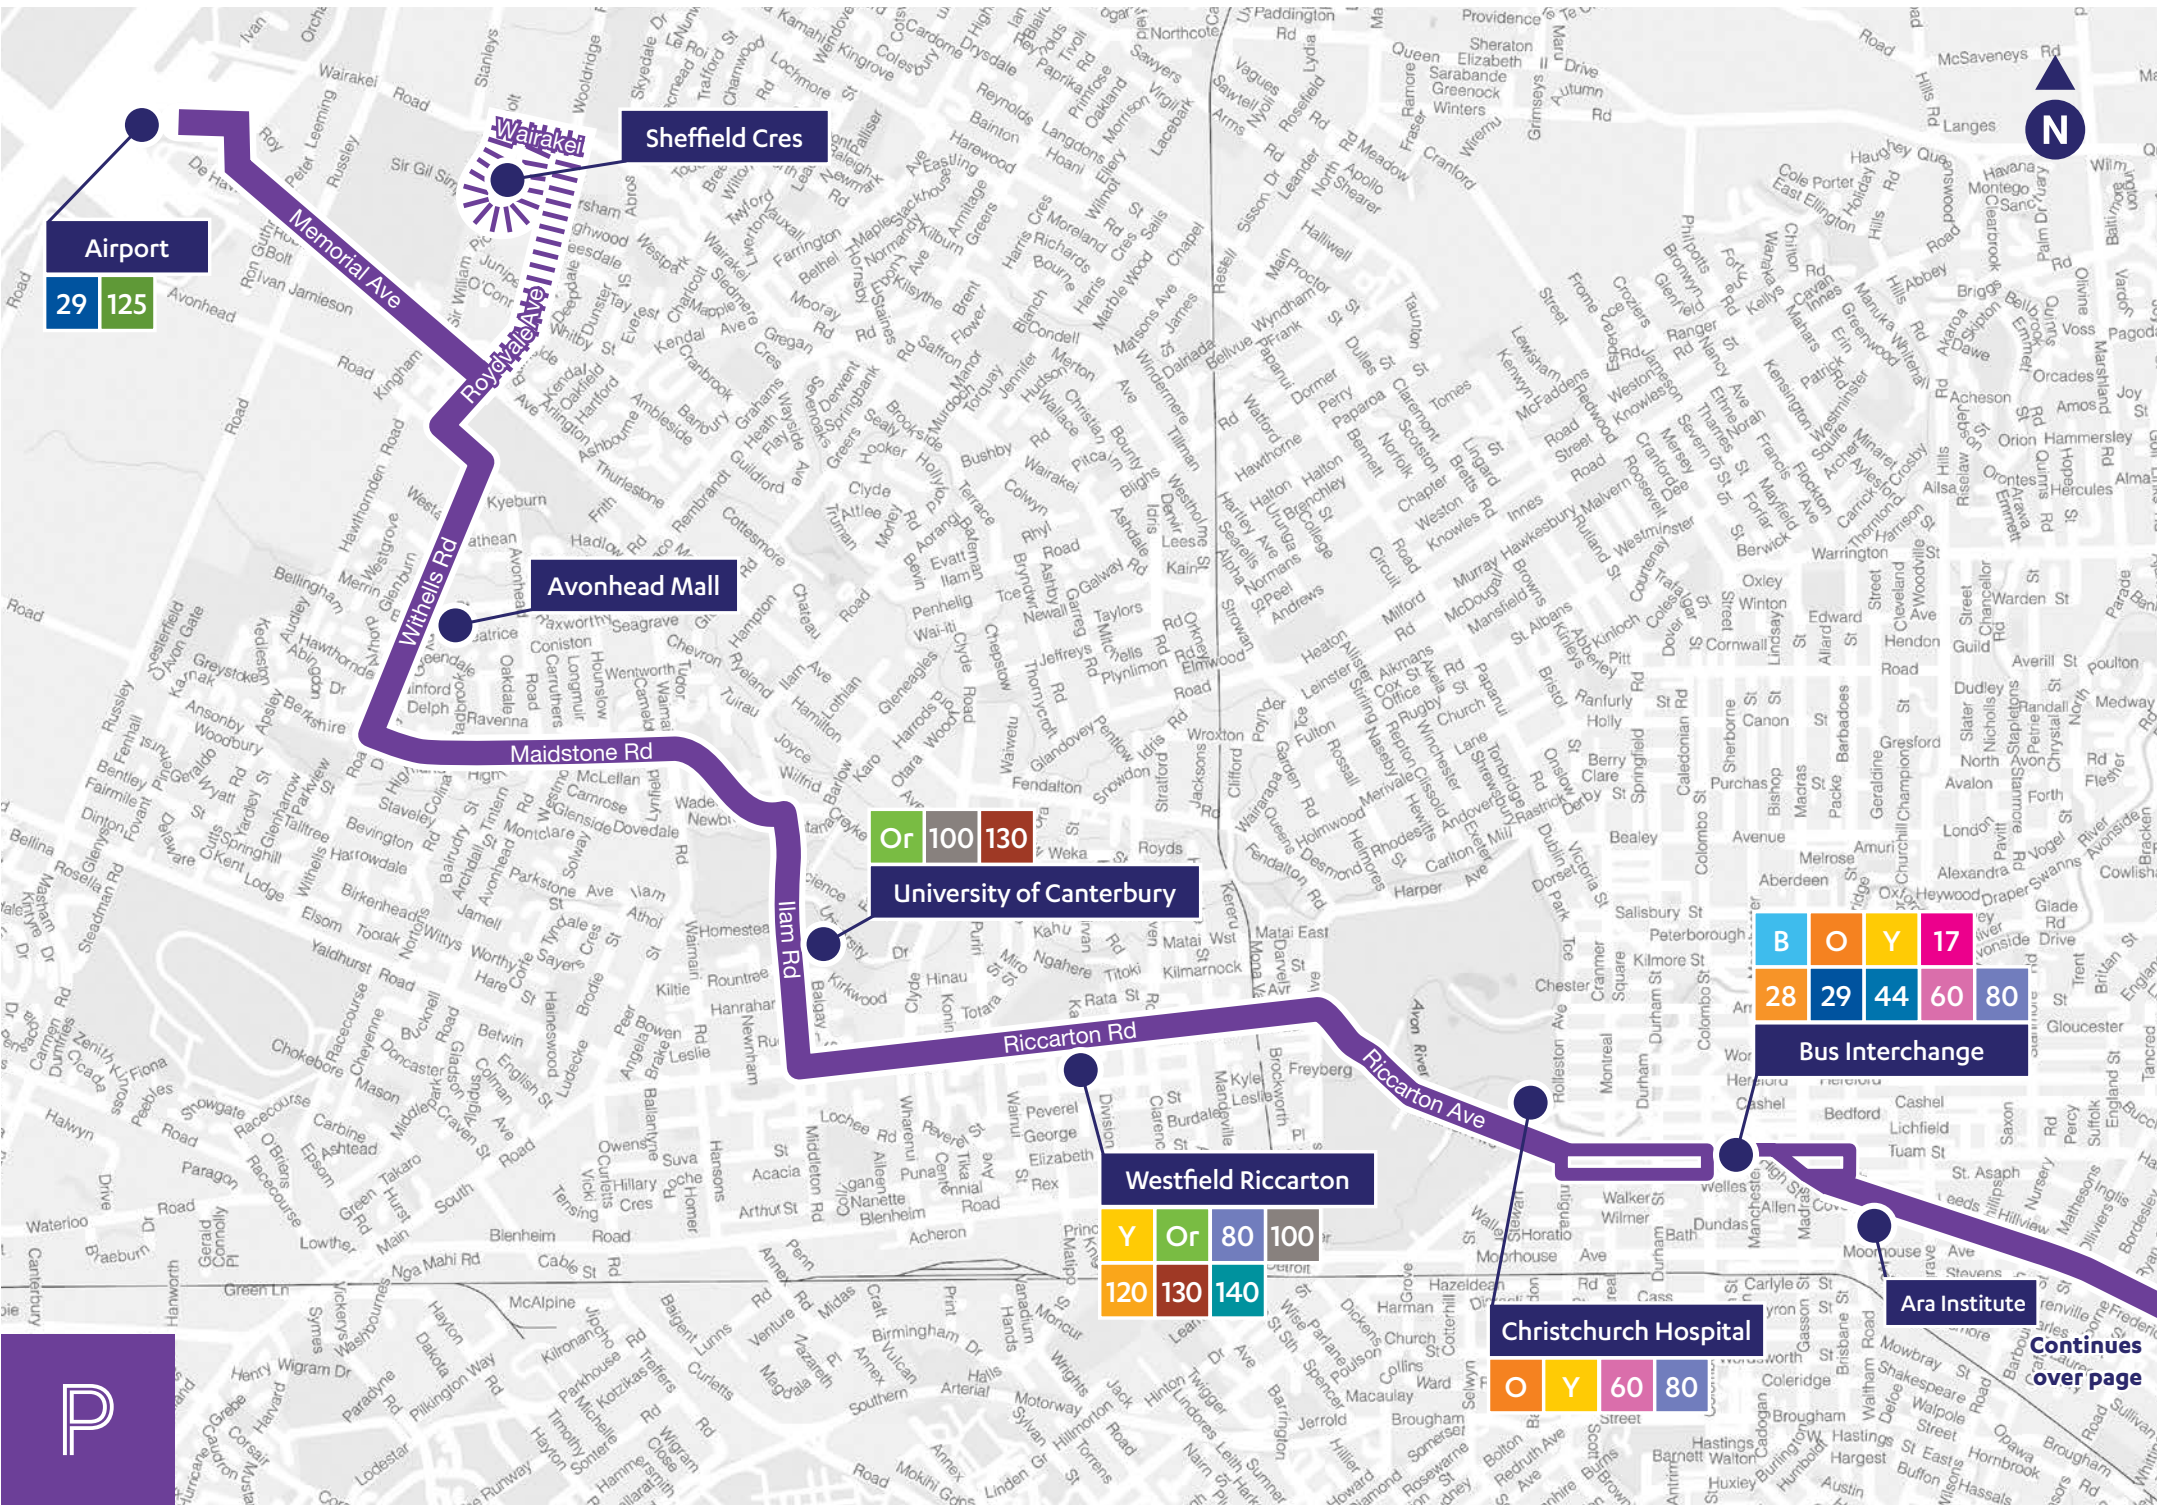

Good Friday:
Use the Sunday timetable.

Christmas Day:
Use the Sunday timetable
(no services after 6pm on
Christmas Day).

Other Public Holidays:
Use the Saturday timetable.

metro

From Sumner to Avonhead and Airport

Sunday	12pm - 5pm		PM										
Sumner	.06	.36	5.11	5.41	6.16	6.51	7.21	7.51	8.21	8.51	9.21	9.51	10.21
Ferrymead	.23	.53	5.26	5.56	6.31	7.06	7.36	8.06	8.36	9.06	9.36	10.06	10.36
Fitzgerald Ave	.37	.07	5.38	6.08	6.43	7.18	7.48	8.18	8.48	9.18	9.48	10.18	10.48
Bus Interchange (Platform C)	.42	.12	5.42	6.12	6.47	7.22	7.52	8.22	8.52	9.22	9.52	10.22	10.52
Christchurch Hospital	.51	.21	5.49	6.19	6.54	7.29	7.59	8.29	8.59	9.29	9.59	10.29	10.59
Westfield Riccarton	.57	.27	5.54	6.24	6.59	7.34	8.04	8.34	9.04	9.34	10.04	10.34	11.04
University of Canterbury	.02	.32	5.58	6.28	7.03	7.38	8.08	8.38	9.08	9.38	10.08	10.38	11.08
Avonhead Mall	.10	.40	6.06	6.36	7.11	7.46	8.16	8.46	9.16	9.46	10.16	10.46	11.16
Christchurch International Airport	.25	.55	6.18	6.48	7.23	7.58	8.28	8.58	9.28	9.58	10.28	10.58	11.28

Ilam Rd

Riccarton Rd

Westfield Riccarton
Y Or 80 100
120 130 140

Riccarton Ave

Bus Interchange
B O Y 17
28 29 44 60 80

Christchurch Hospital
O Y 60 80

Ara Institute

Continues over page

B	O	Y	17
28	29	44	60

Bus Interchange

Christchurch Hospital

O	Y	60	80
---	---	----	----

Ara Institute

140	535
-----	-----

Ferrymead

Sumner