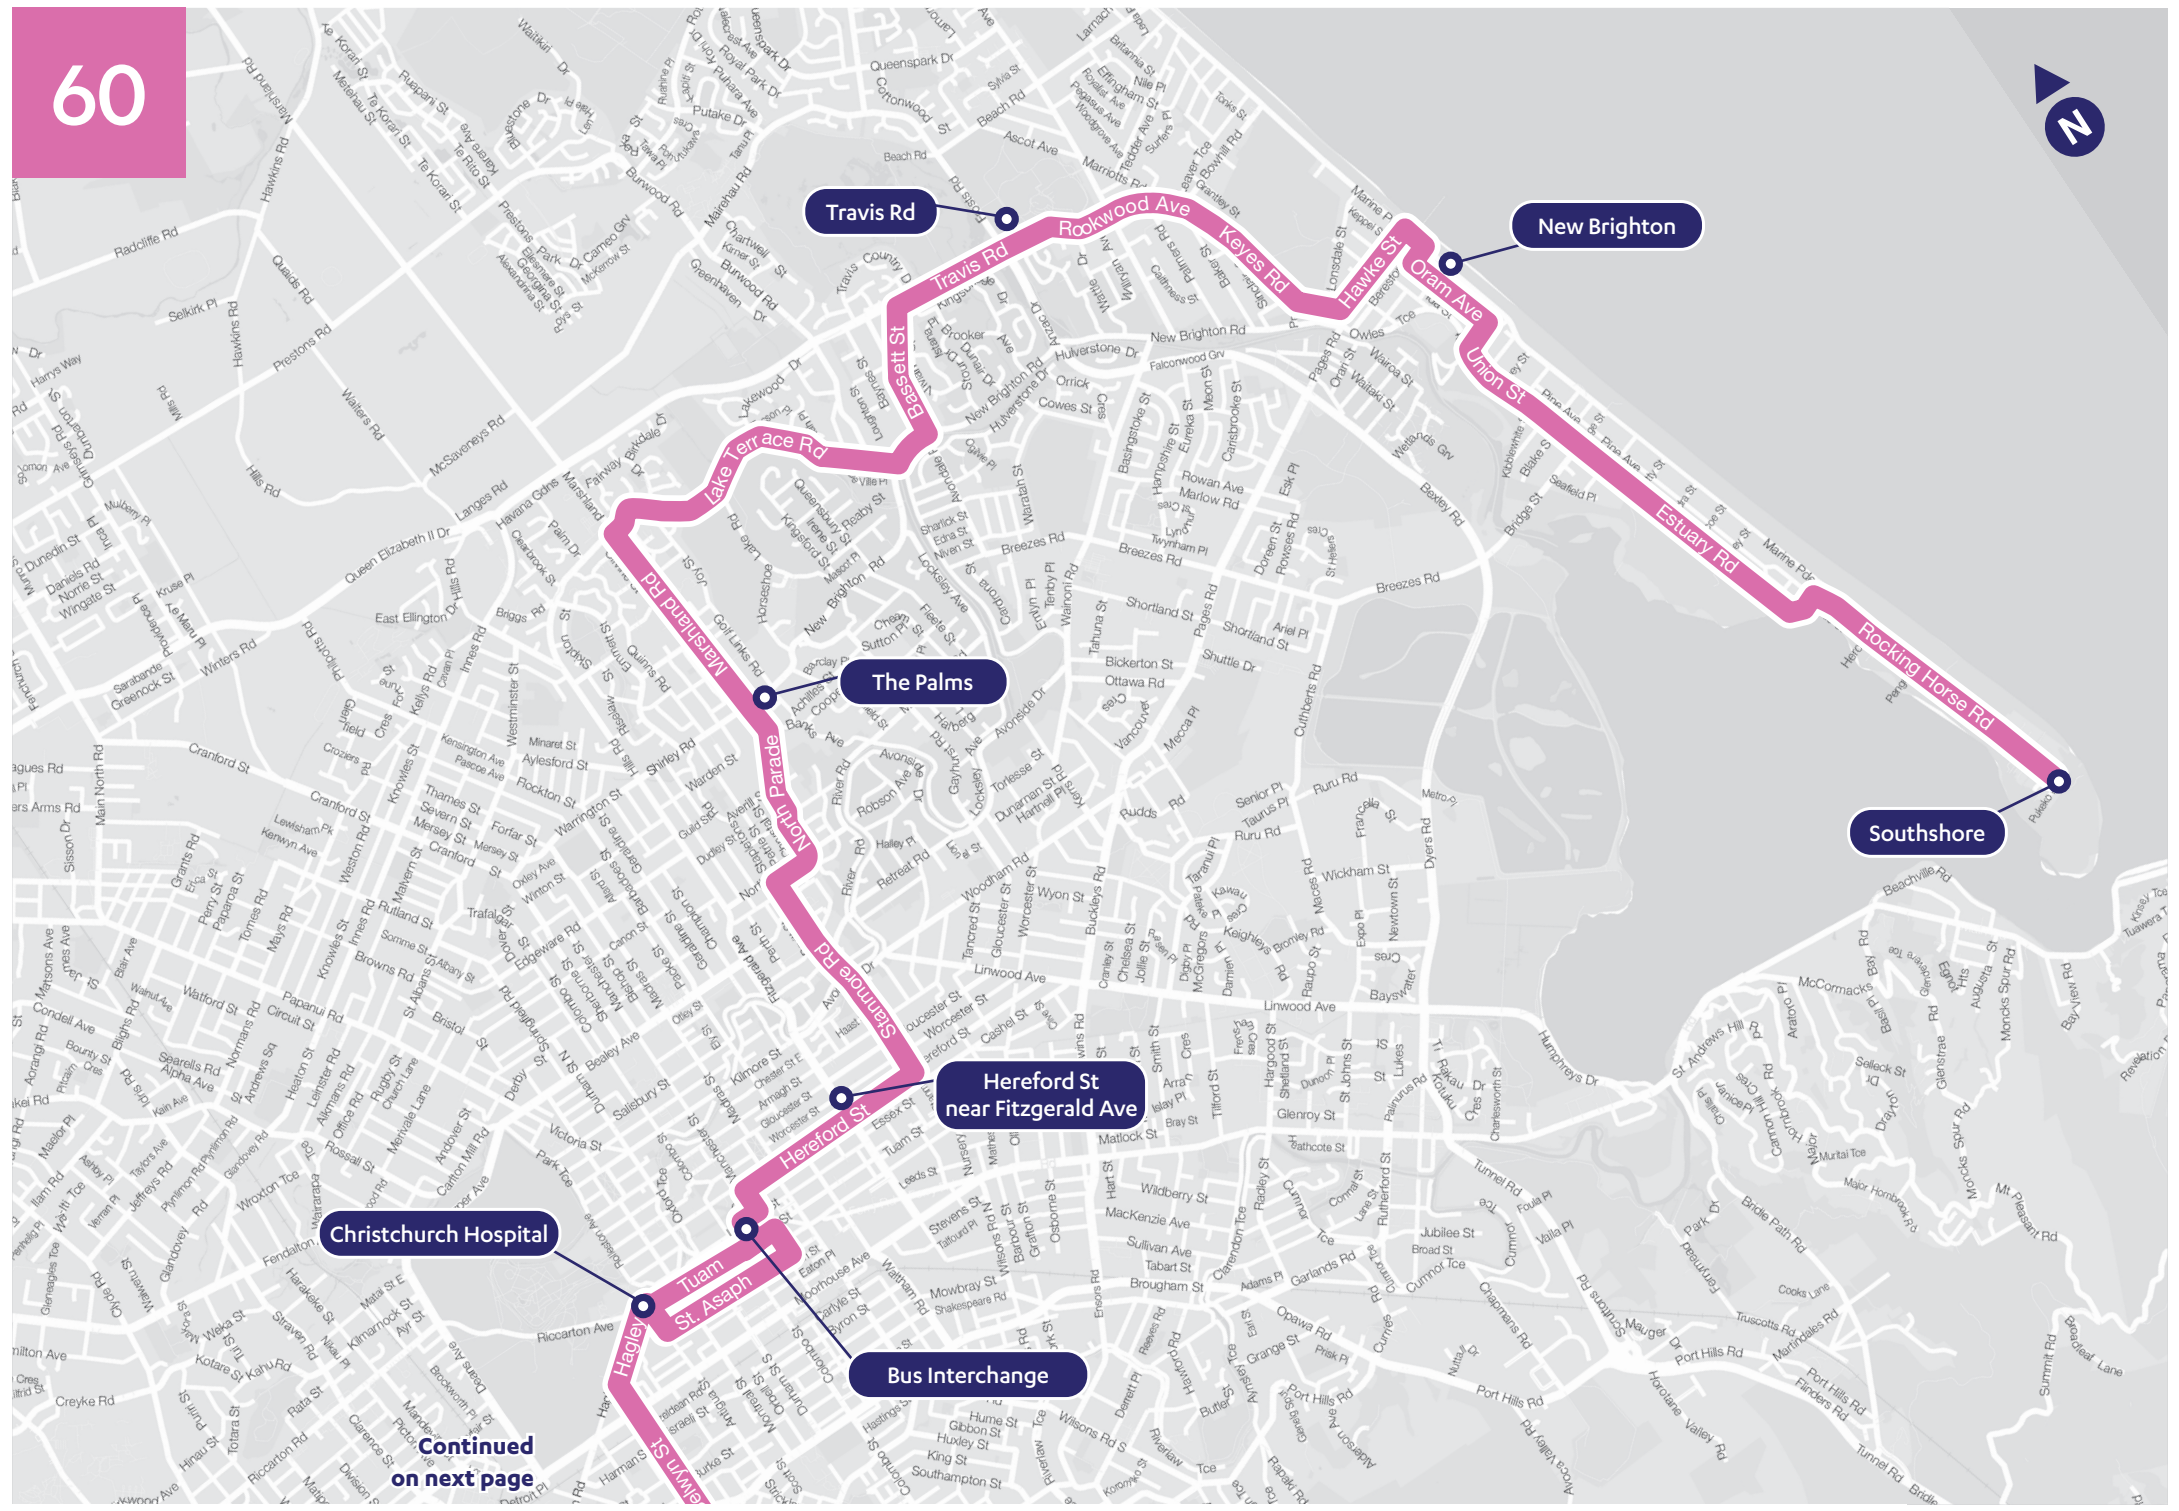

Monday - Friday	PM			
Southshore	9.00	9.30	10.00	10.30
New Brighton	9.11	9.41	10.11	10.41
Travis Rd	9.18	9.48	10.18	10.48
The Palms (Marshland Rd)	9.29	9.59	10.29	10.59
Hereford St (near Fitzgerald Ave)	9.37	10.07	10.37	11.07
Bus Interchange (Platform C)	9.41	10.11	10.41	11.11
Christchurch Hospital	9.48	10.18	10.48	11.18
Selwyn St	9.53	10.23	10.53	11.23
Barrington Mall (Athelstan St)	9.57	10.27	10.57	11.27
Manarola Rd	10.07	10.37	11.07	11.37
Wigram (Corsair Drive)	10.18	10.48	11.18	11.48

Christchurch Hospital

Travis Rd

New Brighton

The Palms

Southshore

**Hereford St
near Fitzgerald Ave**

Bus Interchange

**Continued
on next page**